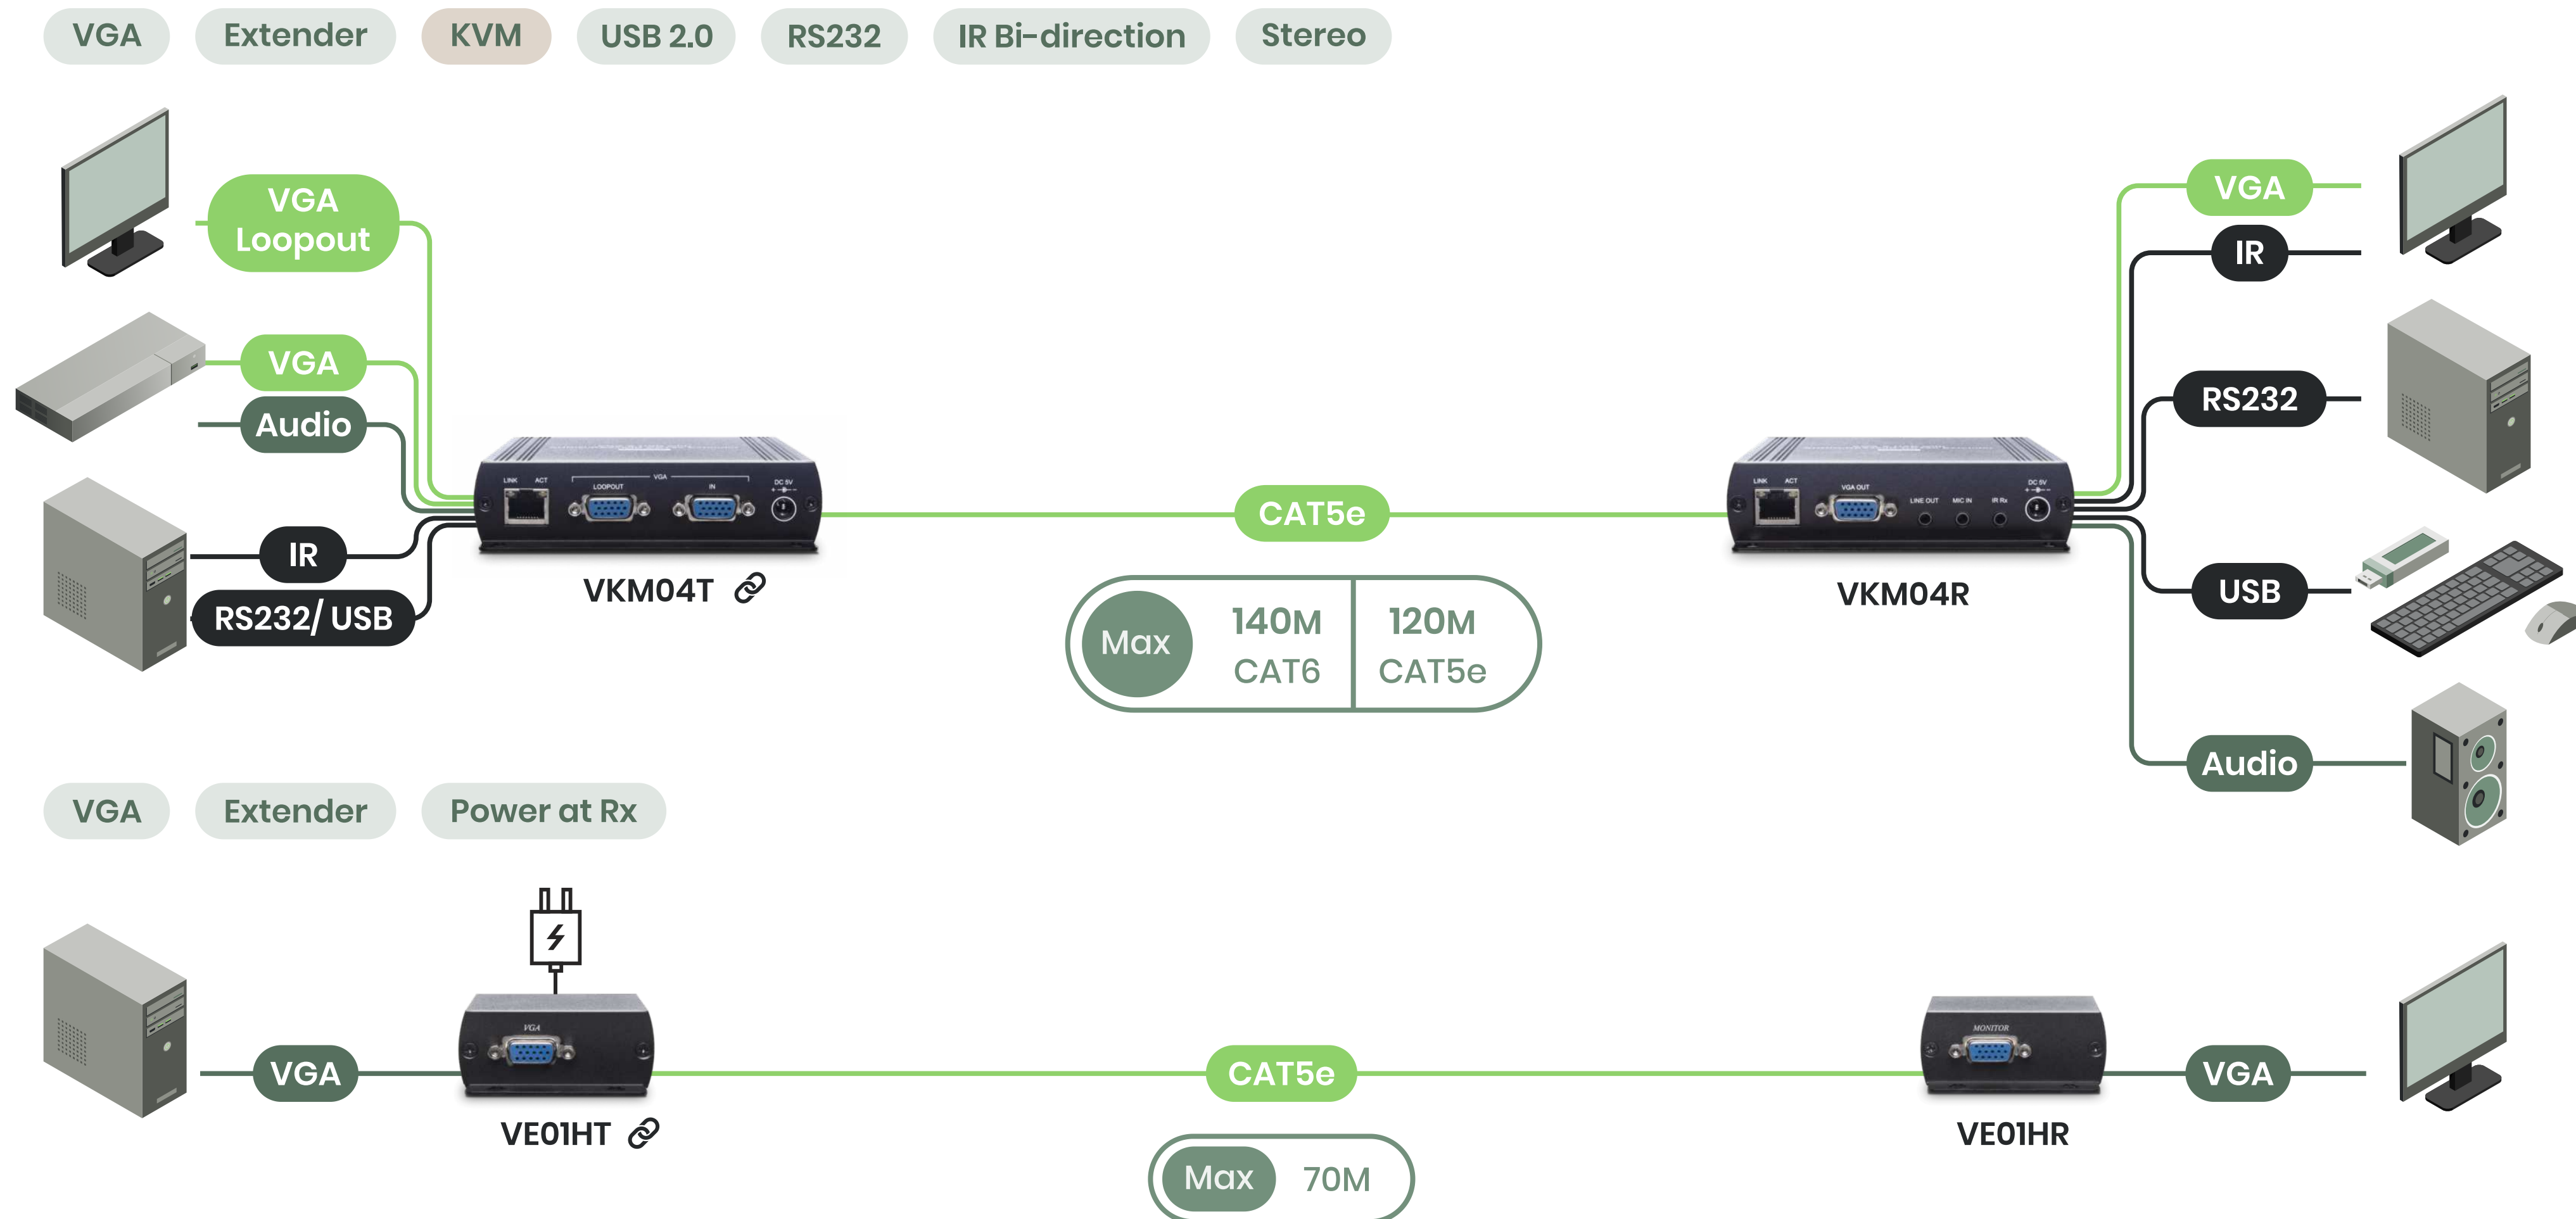

HDMI KVM over CAT5e

Extending and controlling the recorder/PC at same time

04 - HDMI Transmission

HDMI over Coax Solution

Using existing coaxial cable for HDMI transmission

HDMI 1080p Extender Daisy Chain None Adapter / at Tx or Rx Coax

04 - HDMI Transmission

05

VGA/USB/Data Transmission

We're a 20-year company,
we also have tools for this and previous generations.

VGA Converter

Convert the VGA signal to a composite signal with loopout to show the original video

VGA over CAT5e

VGA video only / KVM with audio extension

05 - VGA/USB/Data Transmission

USB over CAT5e

USB2.0 / keyboard mouse only extension

05 - VGA/USB/Data Transmission

Data Transmission

Provides more flexibility to your serial devices