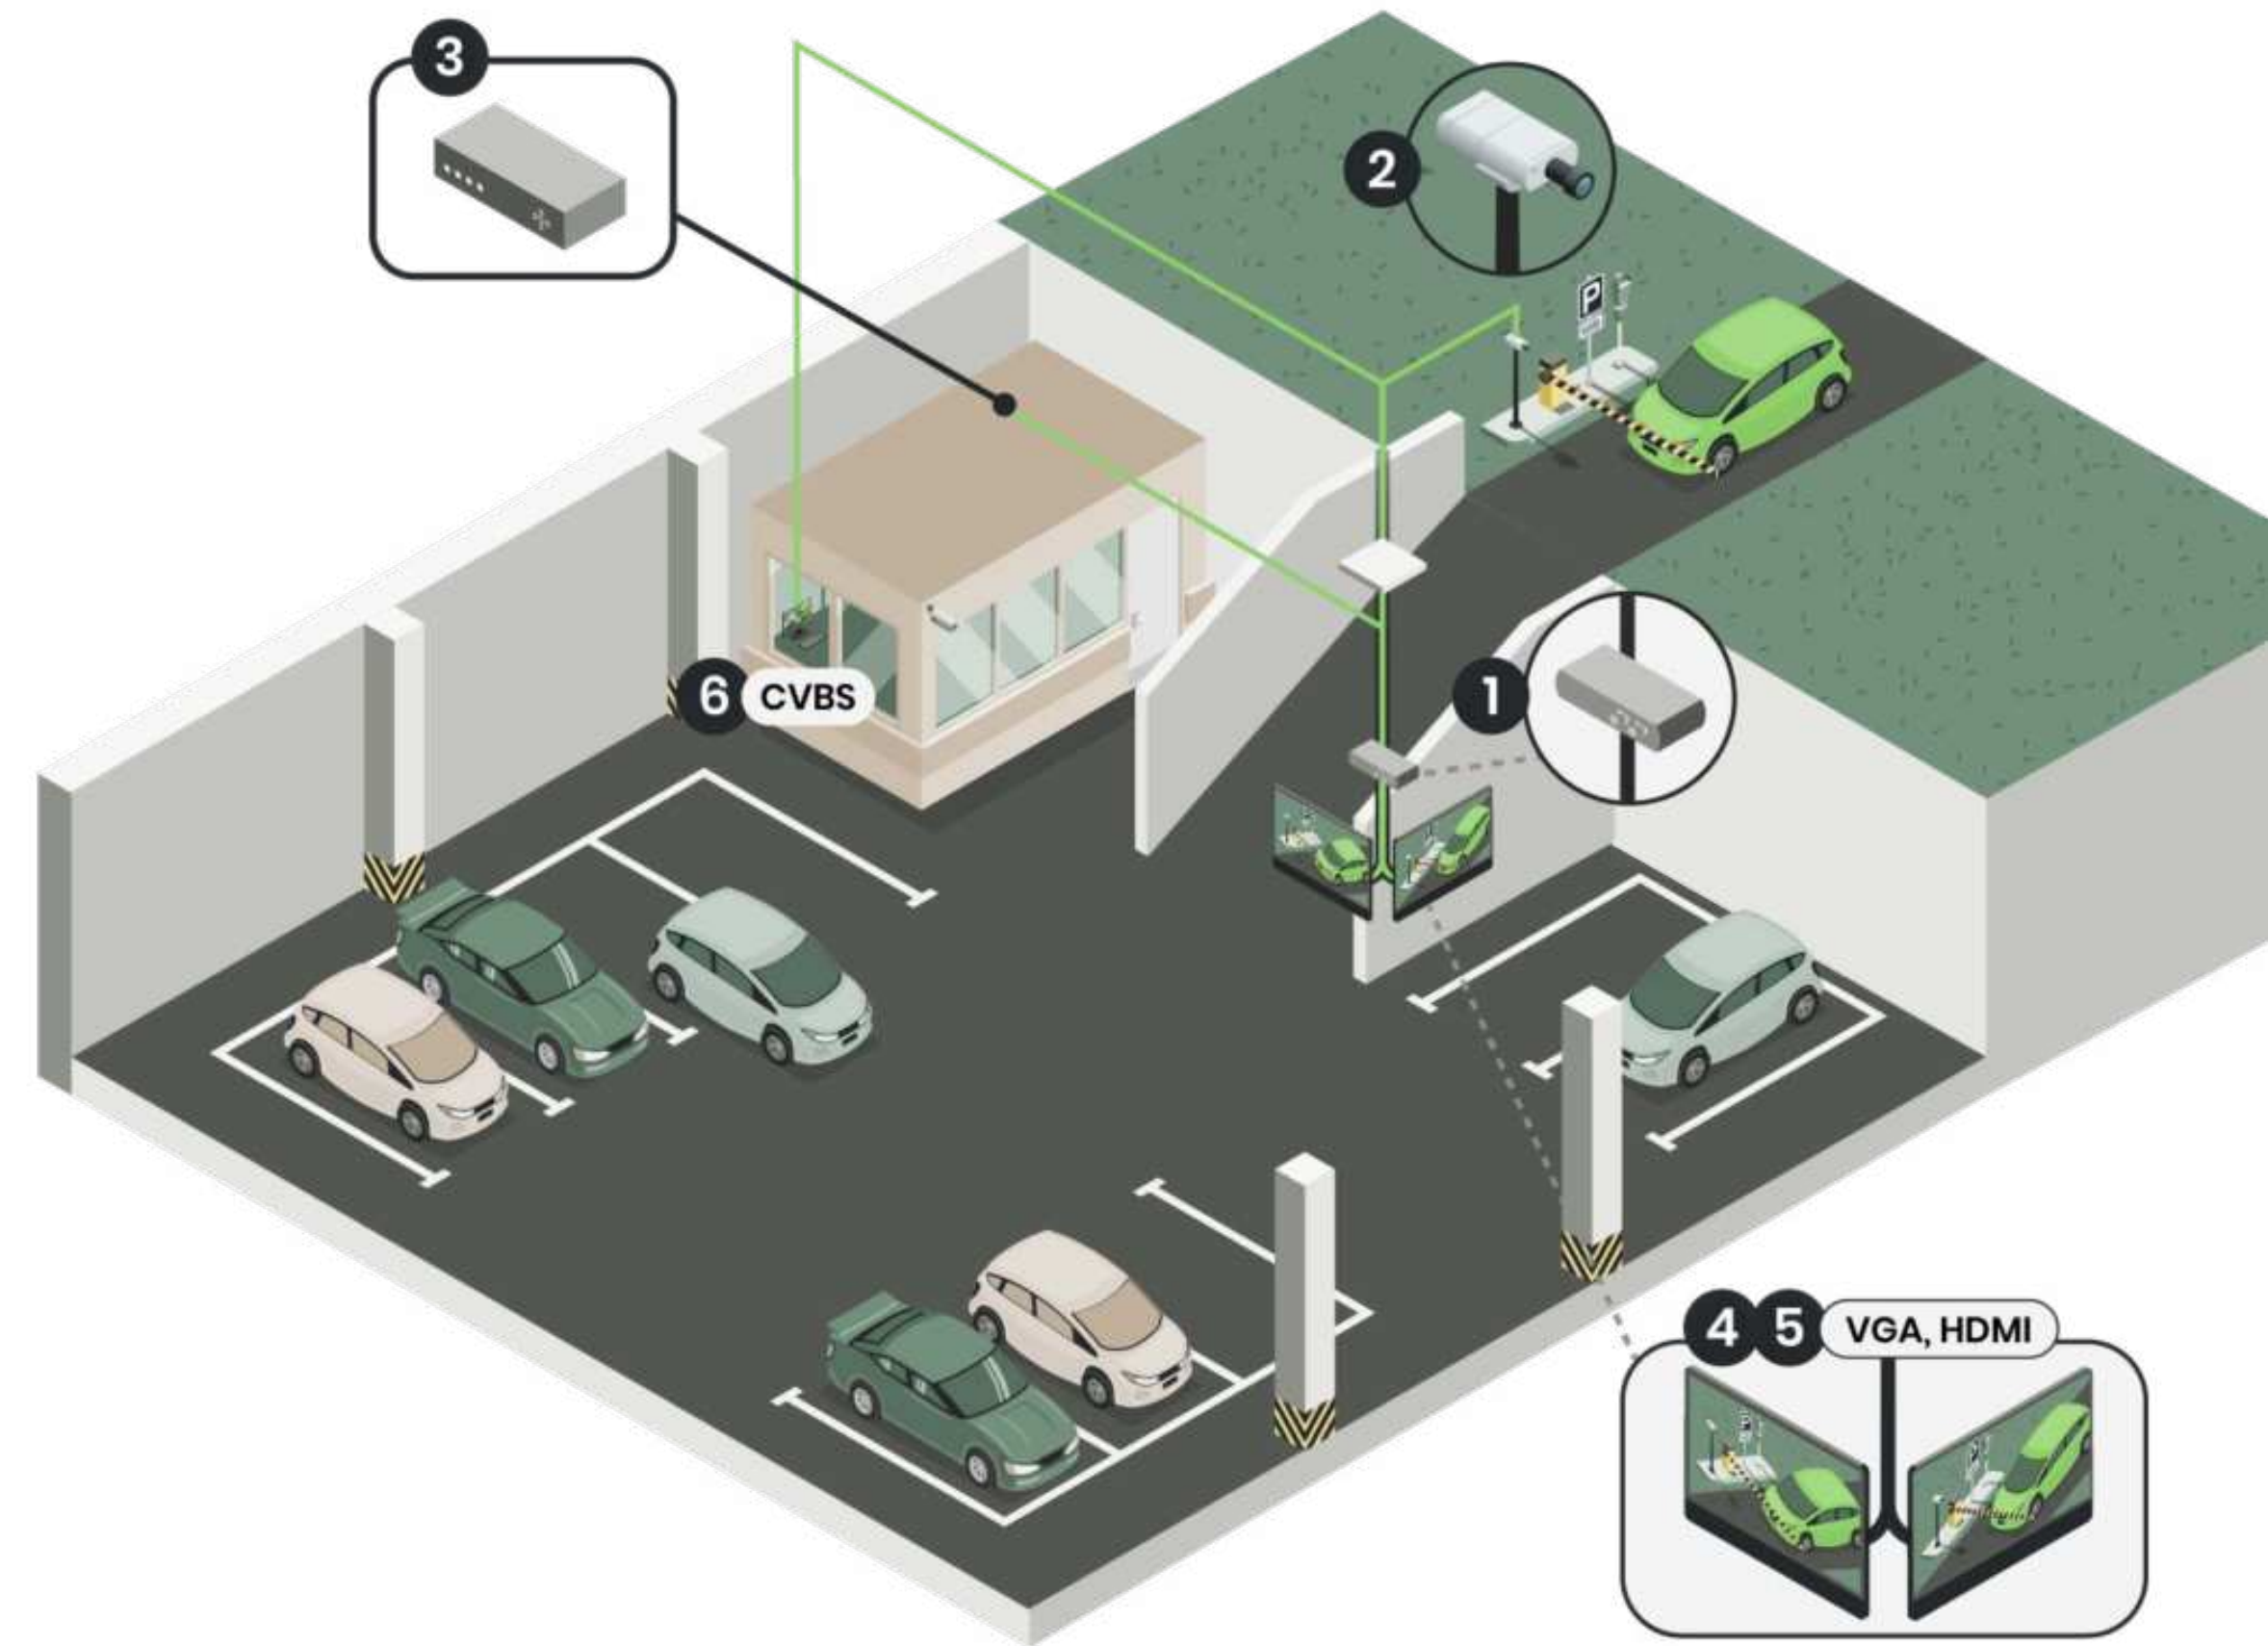

Wave Filter

Showing analogue footage on different monitors, without a DVR!

Multi-function Converter

Converting analogue footage on multiple monitors, without interrupting your DVR setup!

01 - HD-TVI/ AHD/ HDCVI/ CVBS

Converter

Converting analogue footage on certain monitor, while still looping to DVR!

Signal Converting

01 - HD-TVI / AHD / HDCVI / CVBS

01

HD-TVI/ AHD/ HDCVI/ CVBS Transmission

4K UTP Cabling

Coax Cabling