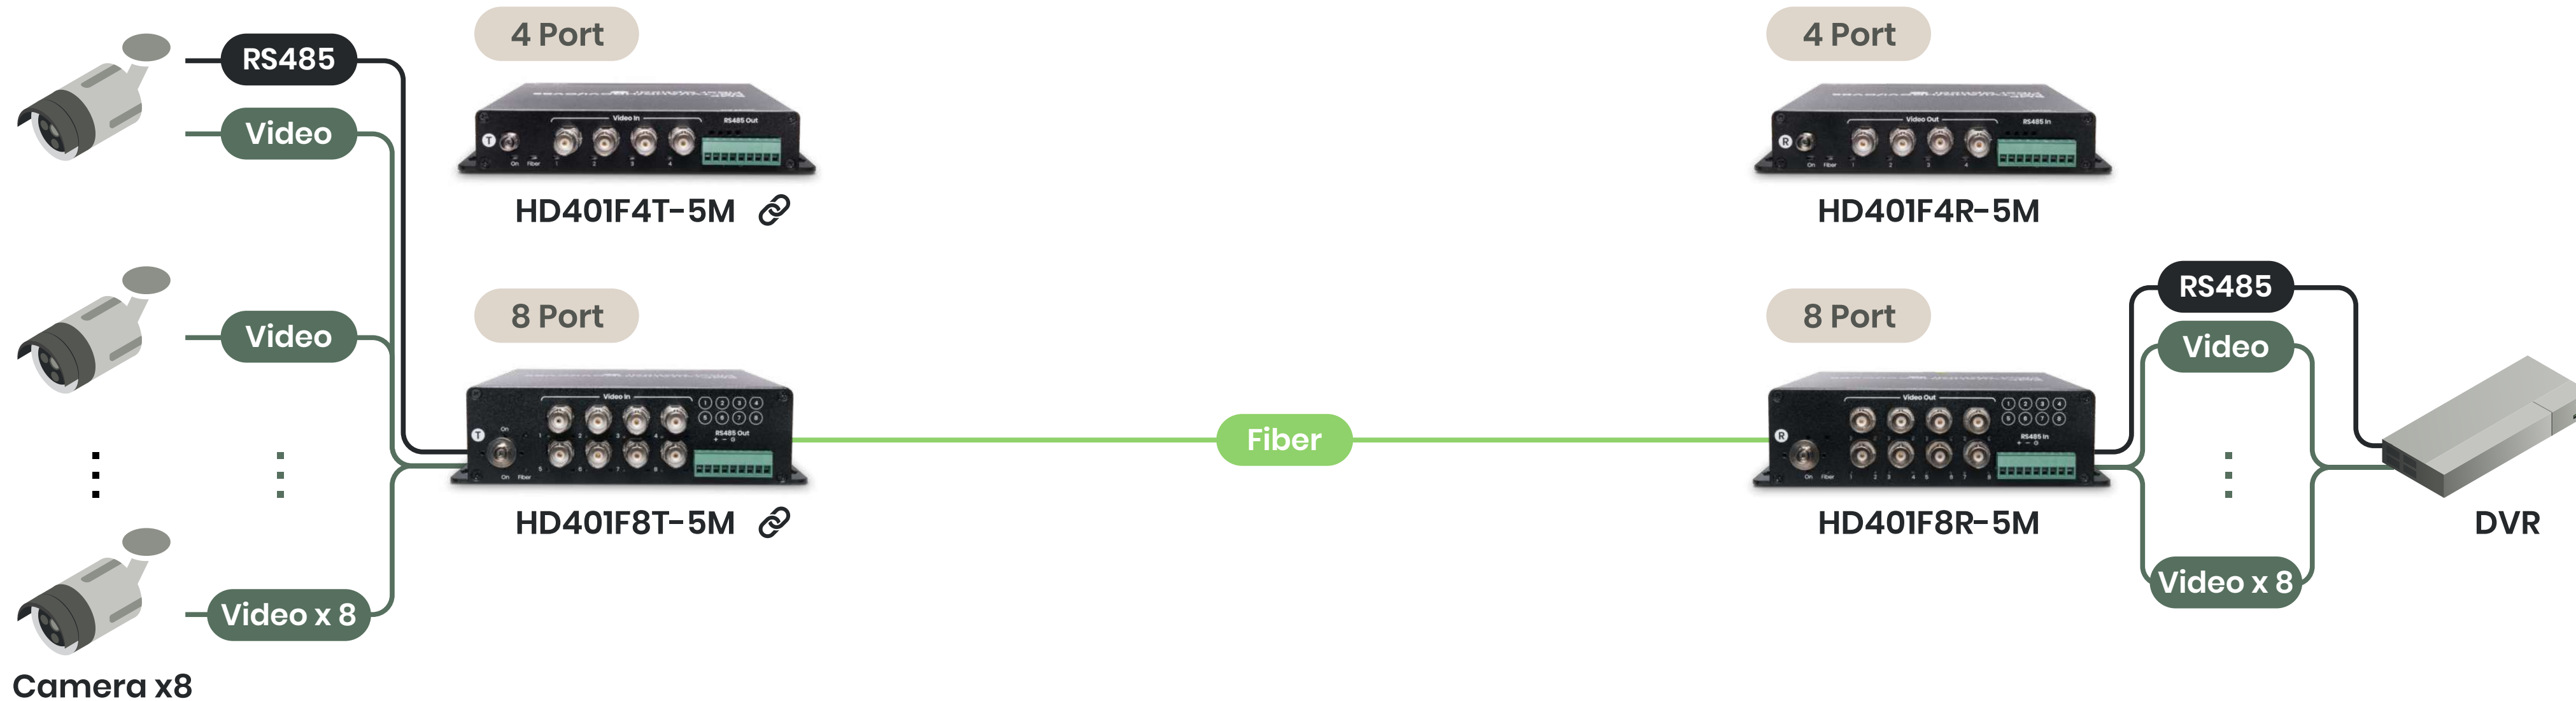

Extender Coax Video/Power DC 24V/ DC 40V 1080p

01 - HD-TVI/ AHD/ HDCVI/ CVBS

01

HD-TVI/ AHD/ HDCVI/ CVBS Transmission

4K UTP Cabling

Coax Cabling

Video & Power

Fiber Extender

Converter

Wave Filter

For extremely long distance.

Fiber Extender

For extremely long distance

Analog

Extender Fiber Video & RS485 5MP (2560x1960)

8 cameras over One Fiber Cable! 4/8 Port Available

Converter

Converting analogue footage on certain monitor, while still looping to DVR!

Signal Converting

01 - HD-TVI / AHD / HDCVI / CVBS

01

HD-TVI/ AHD/ HDCVI/ CVBS Transmission

4K UTP Cabling

Coax Cabling

4 Cameras over 1 Ethernet Cable

PoE Extender CAT5e Long Range 4 Port af/at/bt

02 - IP/PoE Transmission

PoE Repeater

Extend your PoE signals over 100M!

02 - IP/PoE Transmission

SC&T's PoE/IP over coax series allows you to transmit digital signals using coaxial cables while providing PoE power to remote cameras, significantly reducing installation costs, time, and manpower.