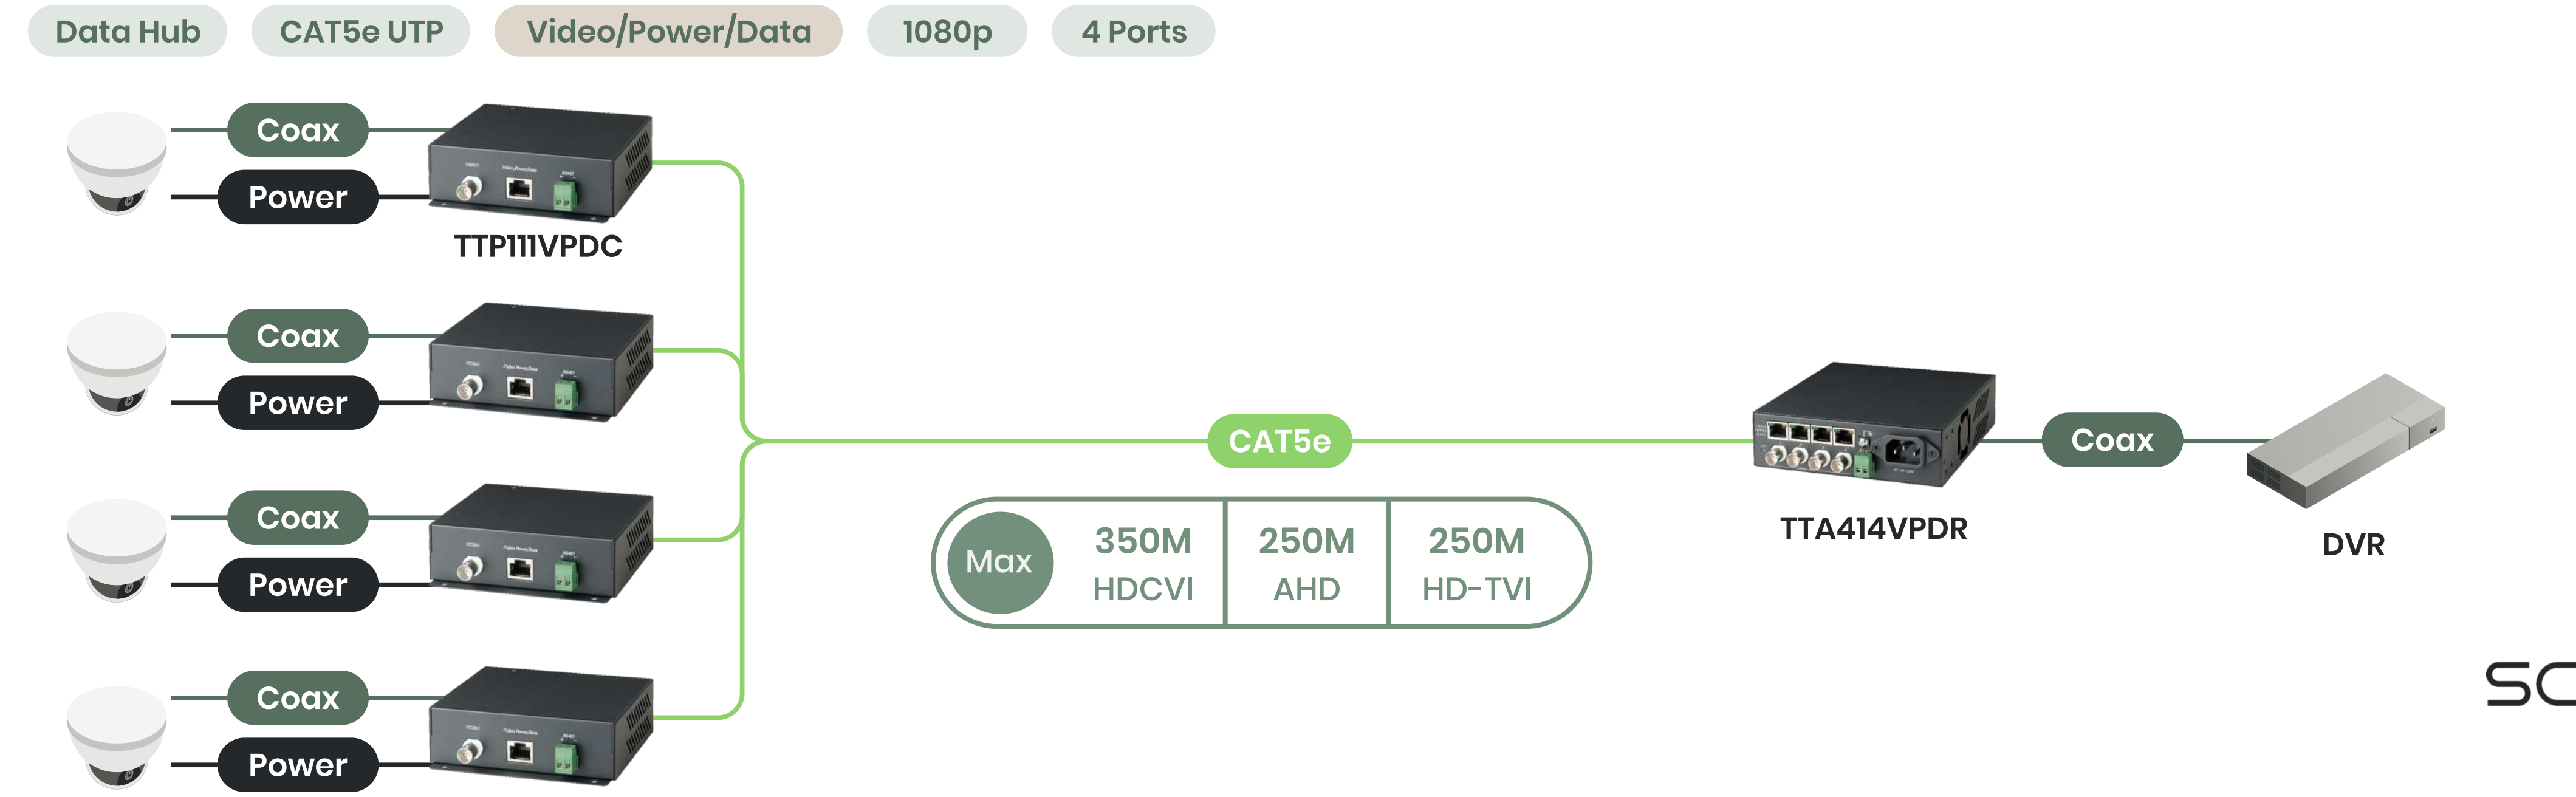

Video & Power over One Ethernet Cable

Solving the power issue for your PTZ analogue camera

For Analogue Camera that Hard to Find Power Source

01 - HD-TVI/ AHD/ HDCVI/ CVBS