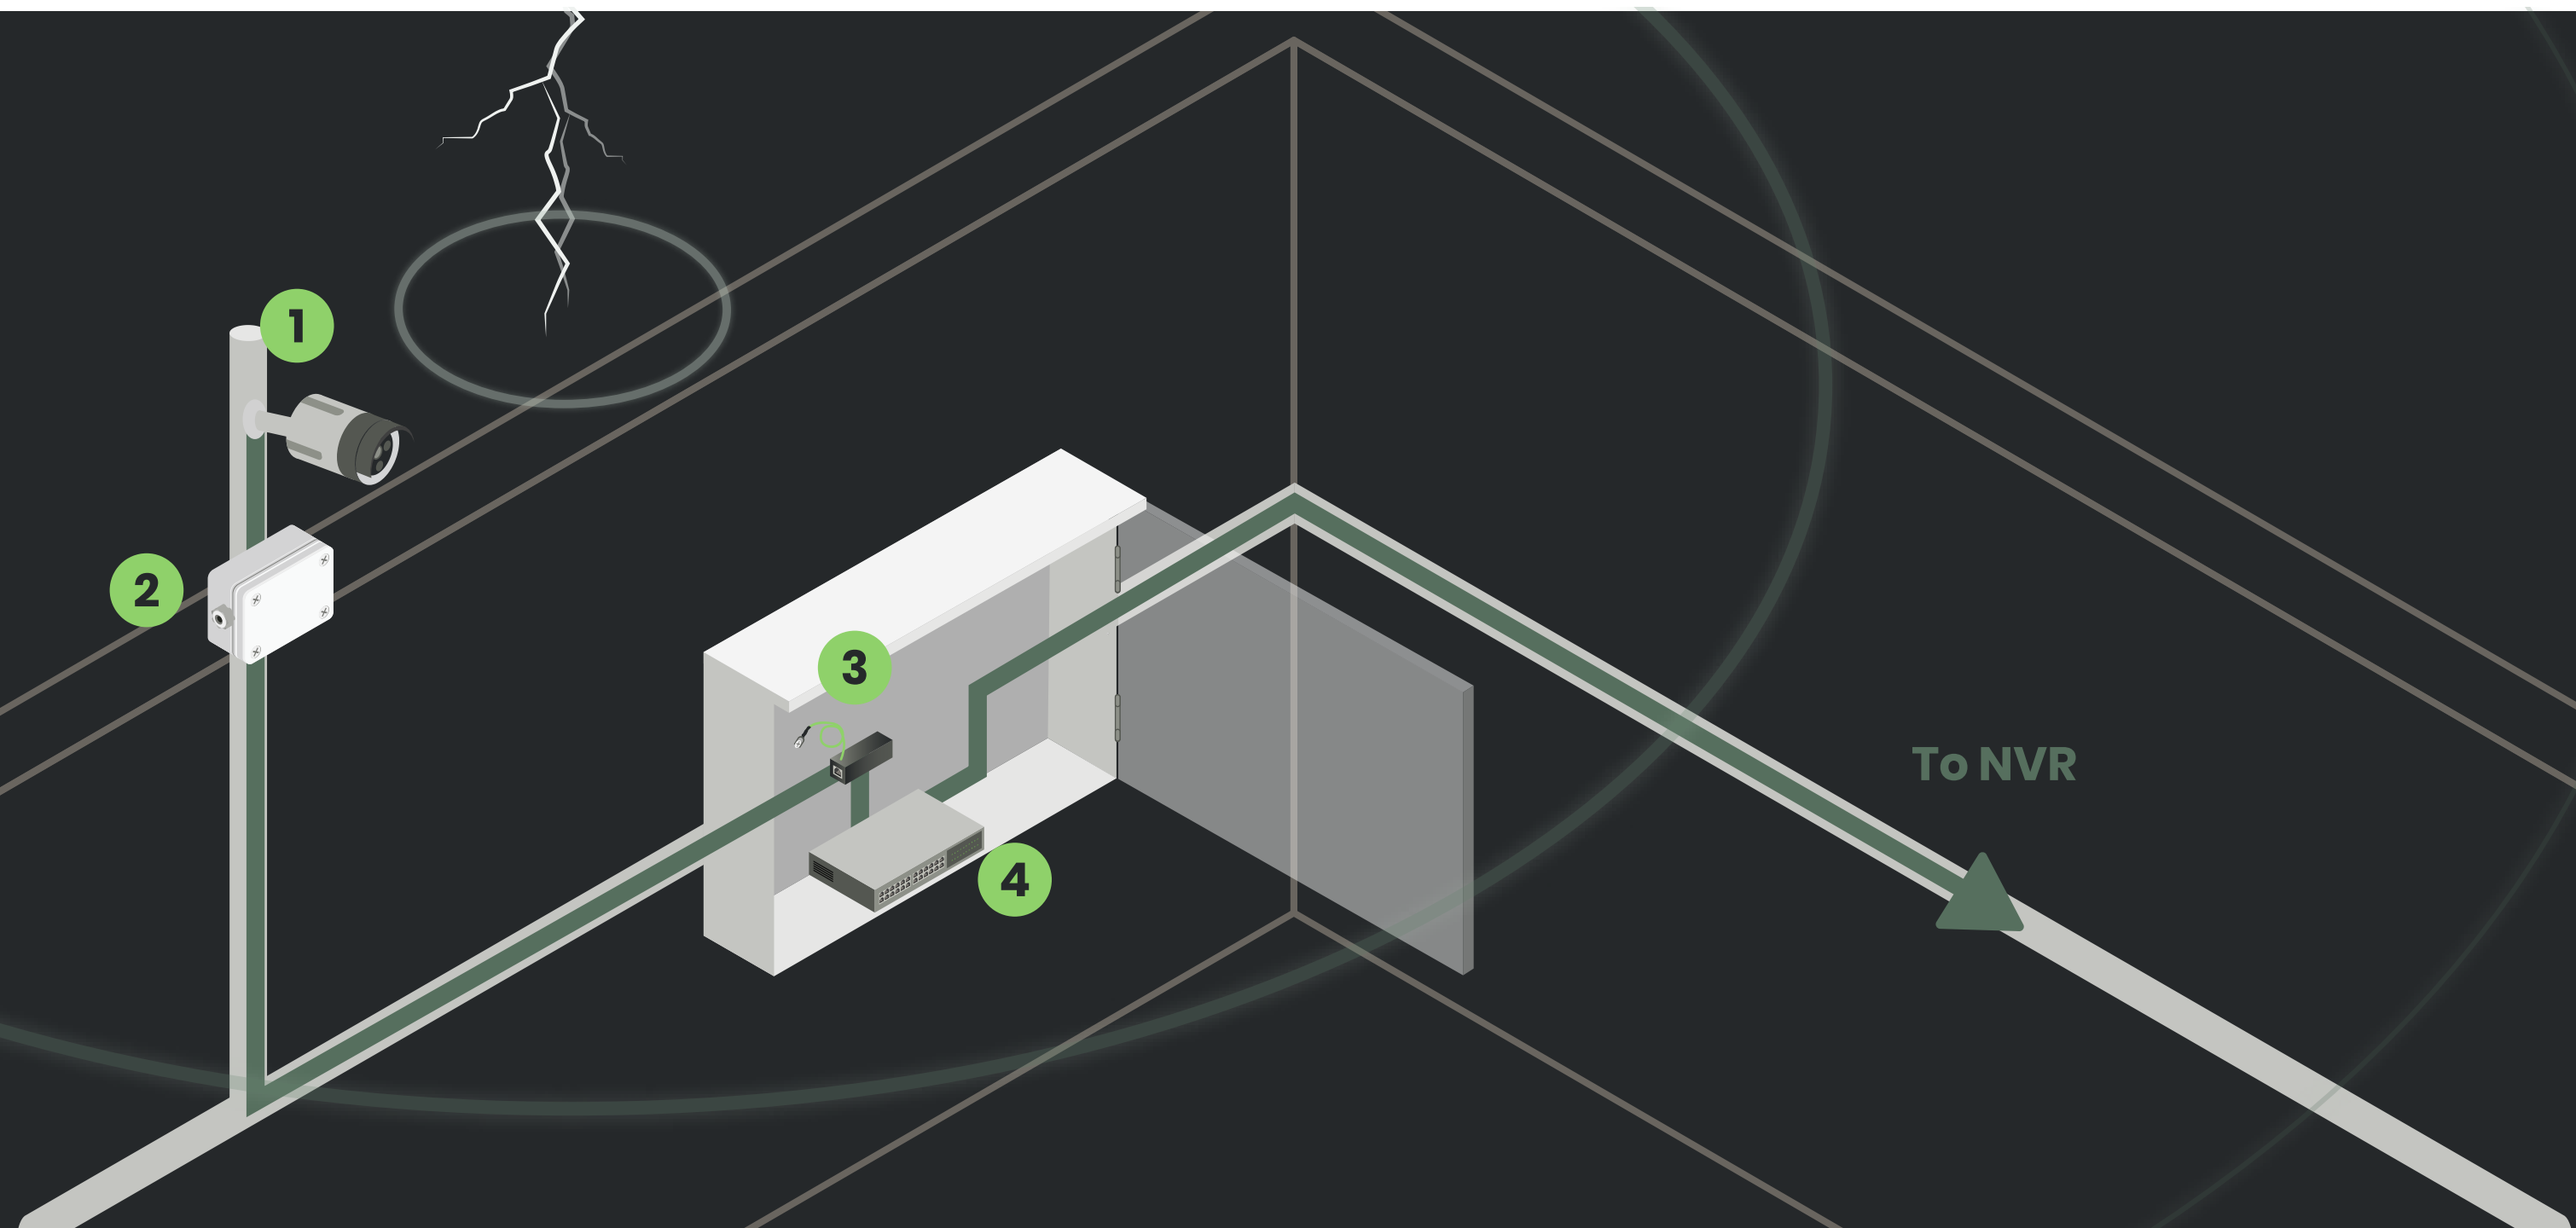

PoE Surge Protector Application

06 - Surge Protectors