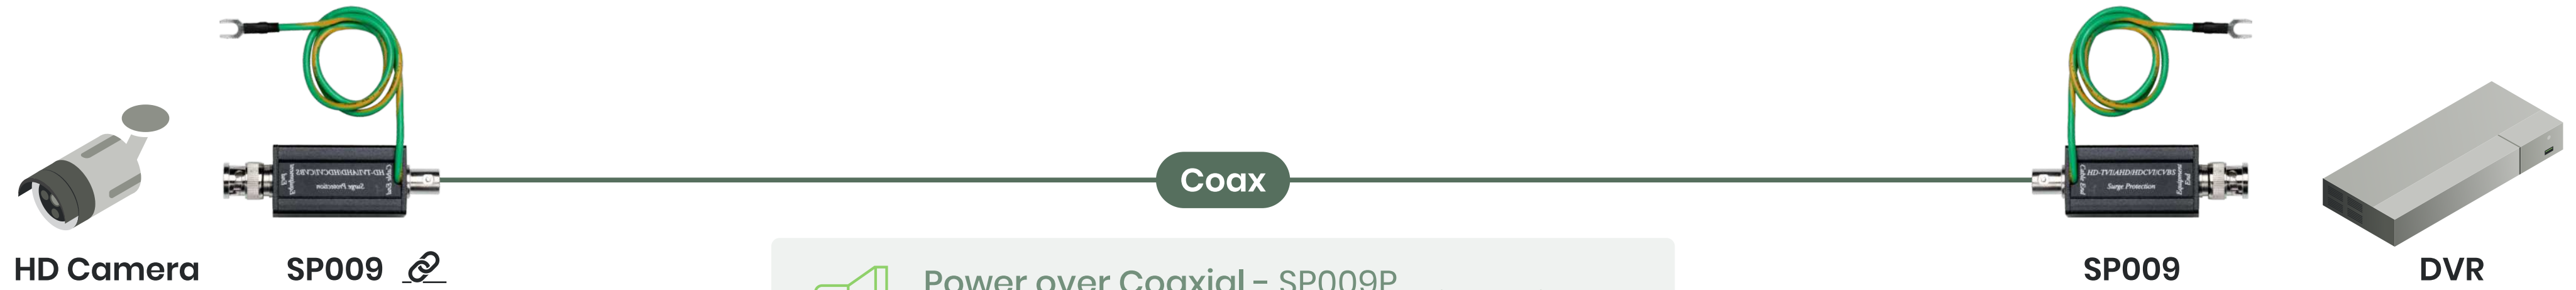

HD-TVI, AHD, HDCVI, CVBS Surge Protector

Protector your outdoor HD cameras, outdoor chassis or electronics in IDC

Surge Protector

1 Channel

*Small enough to fit in your camera housing

Surge Protector

1 Channels

16 Channels