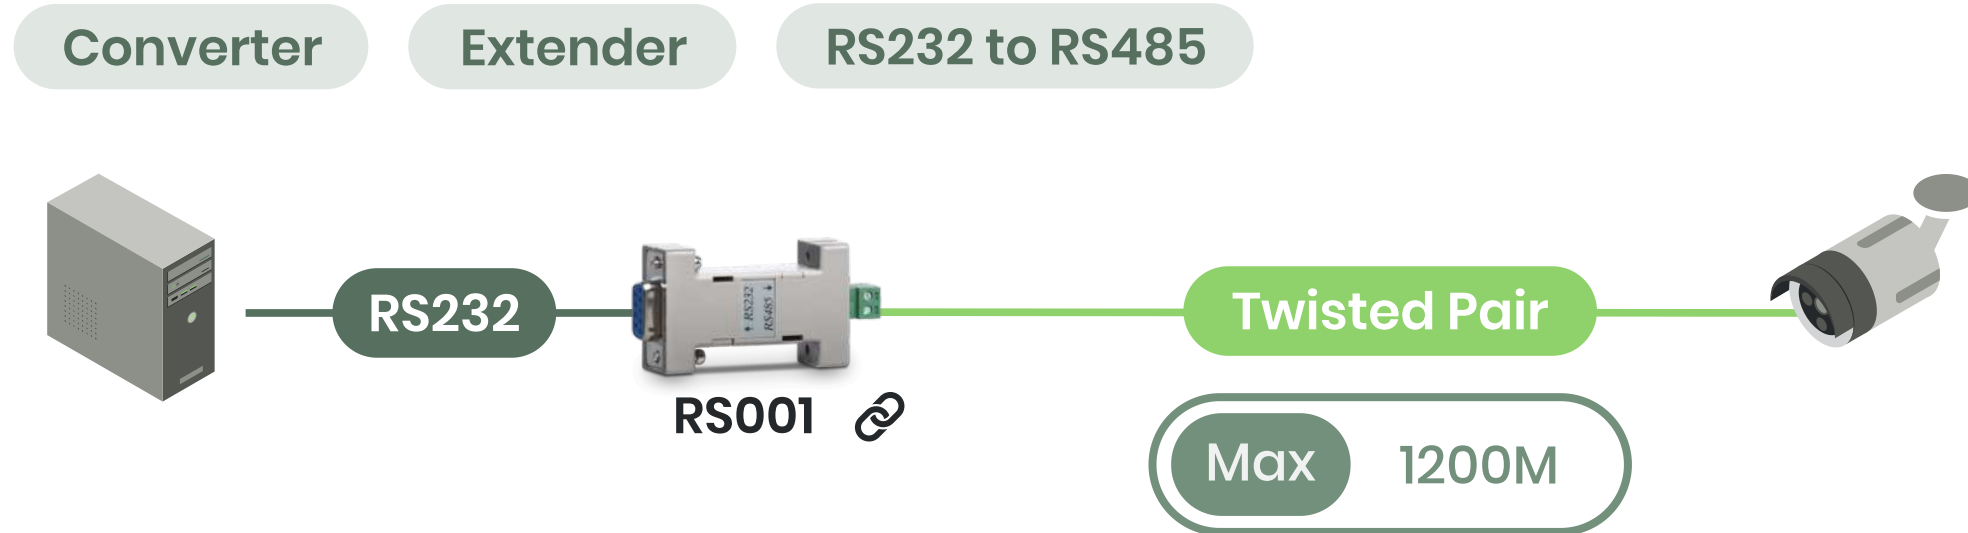

Data Transmission

Provides more flexibility to your serial devices

05 - VGA/USB/Data Transmission