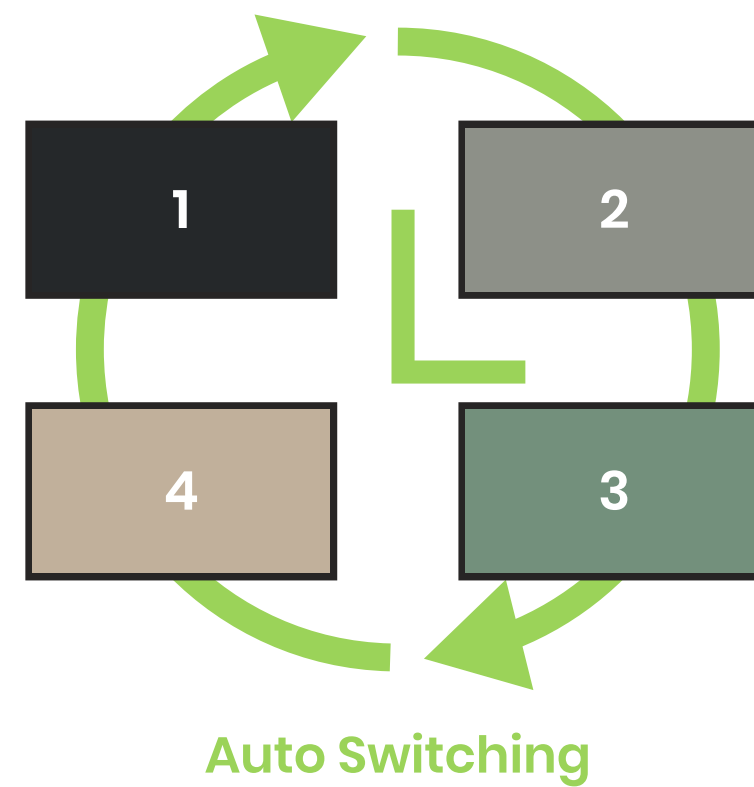

1 to 2 Distributor

HDMI

Audio Extract

Scaler

EDID Management

HAE01 [🔗](#)

1x4

1 to 4 Distributor

HDMI

EDID Management

HD04-4K6G [🔗](#)

1x10

1 to 10 Distributor

HDMI

EDID Management

HD10-4K6G [🔗](#)

HDMI Multiview Switcher

Quad-view switcher allow user monitoring 4 devices at same time

04 - HDMI Transmission

- 1080p
- Quad View
- Seamless Switch
- Auto Switching

HDMI Multiview KVM Switcher

Quad-view KVM switcher allow user monitoring and controlling 4 devices at same time