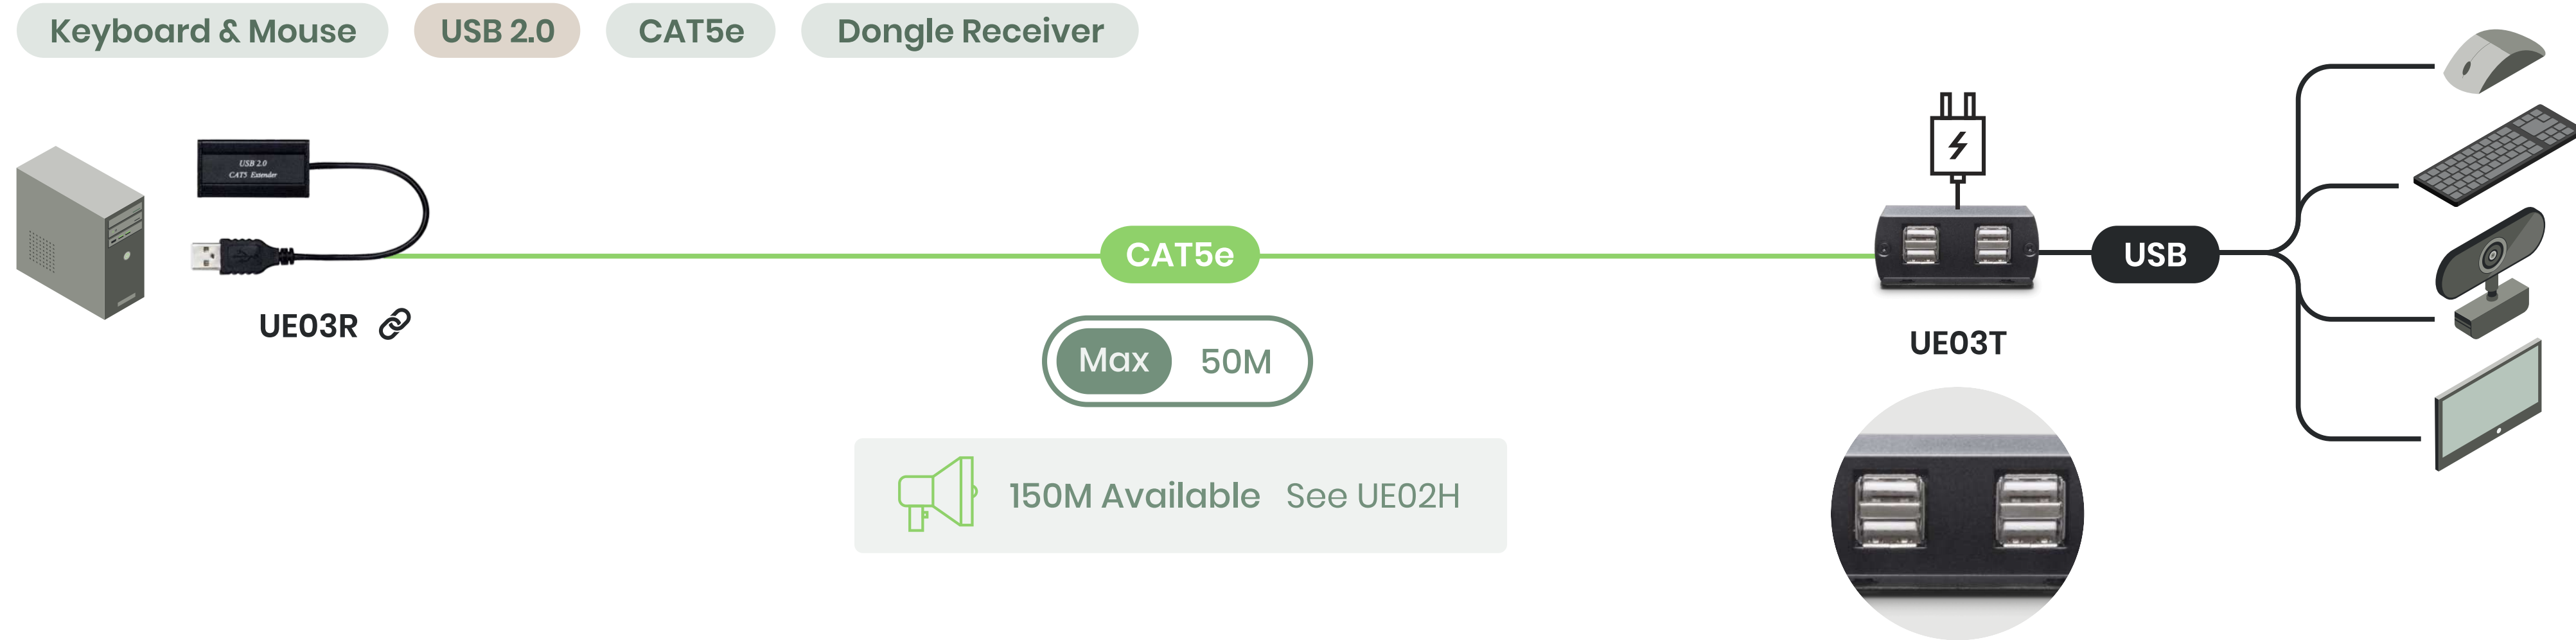

VGA over CAT5e

VGA video only / KVM with audio extension

05 - VGA/USB/Data Transmission

USB over CAT5e

USB2.0 / keyboard mouse only extension

05 - VGA/USB/Data Transmission

Data Transmission

Provides more flexibility to your serial devices

05 - VGA/USB/Data Transmission

Audio Surveillance Microphone

05 - VGA/USB/Data Transmission

RCA Jack

Analog Camera

AA002

3.5mm Phone Jack

IP Camera