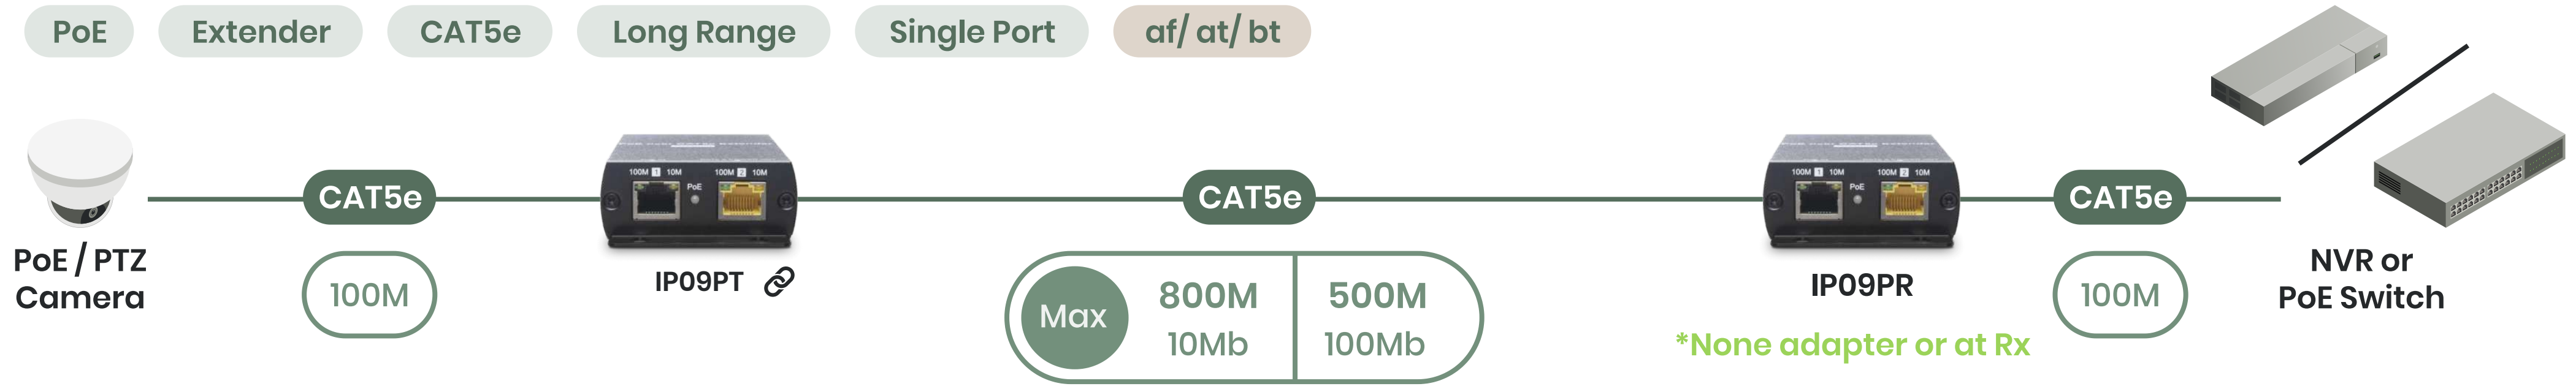

IP over Fiber

Easily over 100M,
more flexible for projects

IP Extender & Repeater

Extend your IP signals over 100M!

Also Work with Other IP Devices

02 - IP/PoE Transmission

PoE Extender

Extend your PoE signals over 100M!

4 Cameras over 1 Ethernet Cable

PoE Extender CAT5e Long Range 4 Port af/at/bt

02 - IP/PoE Transmission

PoE Repeater

Extend your PoE signals over 100M!

02 - IP/PoE Transmission

SC&T's PoE/IP over coax series allows you to transmit digital signals using coaxial cables while providing PoE power to remote cameras, significantly reducing installation costs, time, and manpower.

Our PoE/IP over coax series is widely used in government projects around the world, installed in areas such as intersections, factories, and military sites.

02

IP/PoE Transmission

IP/PoE over CAT5e

IP/PoE over Coax

IP over Fiber

Keep the existing coaxial cable while upgrading to IP/PoE setup.

IP over Coax

Using existing coax cable transmit IP signal, saving budget and time!

02 - IP/PoE Transmission

IP Extender Passive