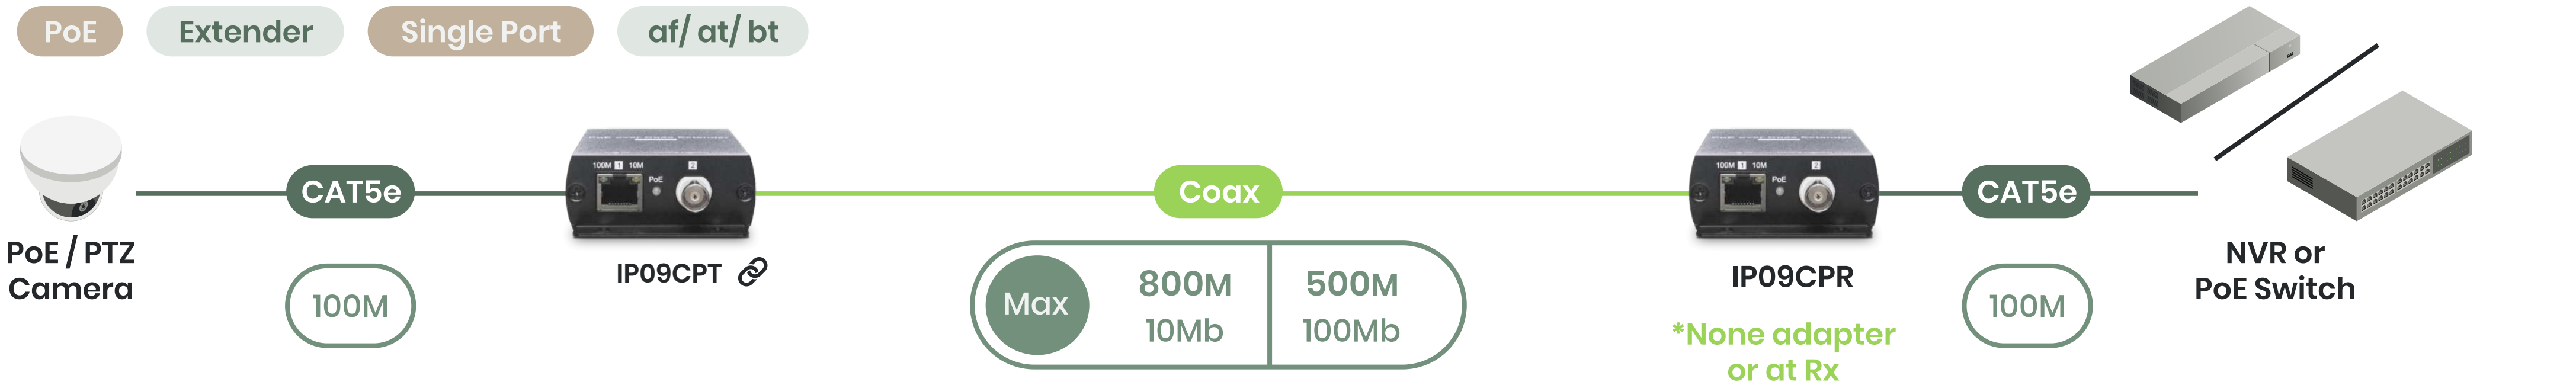

4 Cameras over 1 Ethernet Cable

PoE Extender CAT5e Long Range 4 Port af/at/bt

02 - IP/PoE Transmission

PoE Repeater

Extend your PoE signals over 100M!

02 - IP/PoE Transmission

SC&T's PoE/IP over coax series allows you to transmit digital signals using coaxial cables while providing PoE power to remote cameras, significantly reducing installation costs, time, and manpower.

IP over Fiber

Keep the existing coaxial cable while upgrading to IP/PoE setup.

IP over Coax

Using existing coax cable transmit IP signal, saving budget and time!

02 - IP/PoE Transmission

IP Extender Passive

IP Extender Active

PoE over Coax

Using existing coax cable transmit IP/PoE signal, saving budget and time!

02 - IP/PoE Transmission

02

IP/PoE Transmission

IP/PoE over CAT5e

IP/PoE over Coax

IP over Fiber

For extreme distance
and less interference

IP over Fiber

For extremely long distance, and without any interference

02 - IP/PoE Transmission

Normally a 1080p, H.265, 30fps camera would need 2Mbps, IP01F would easily work with a 24 port Giga switch.