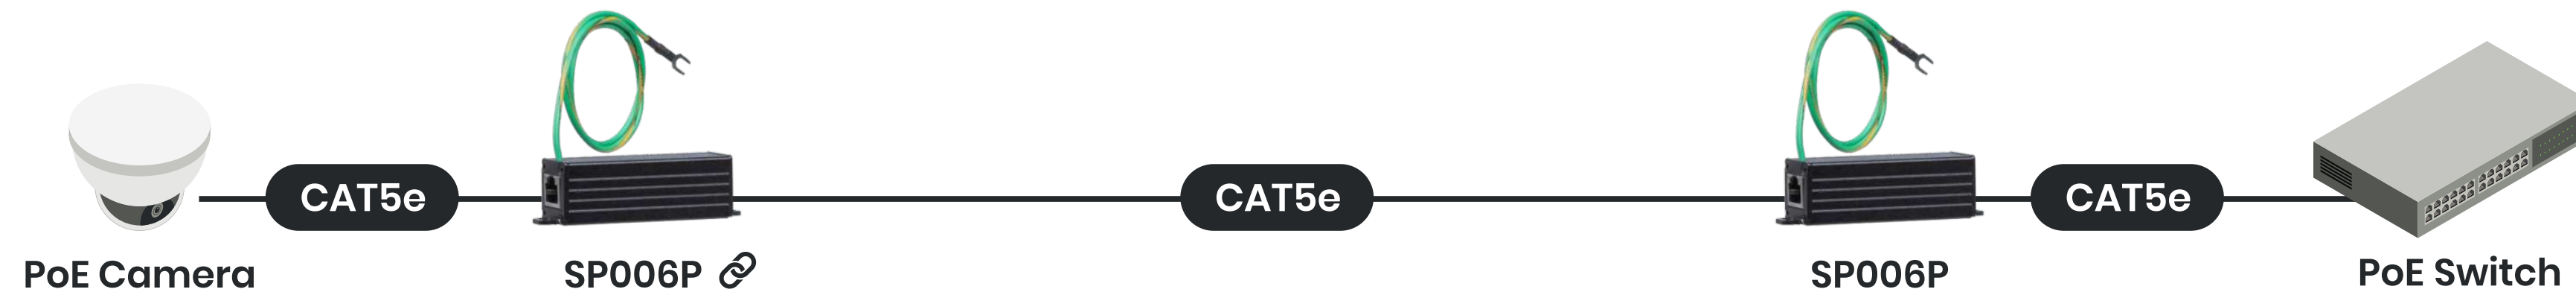

Surge Protector

1 Channel

*Small enough to fit in your camera housing

Surge Protector

1 Channels

16 Channels

06

Surge Protectors

HD-TVI, AHD, HDCVI, CVBS

IP/PoE Device Power Device

IP Device Surge Protector

Different kinds of Bandwidth for different needs.

PoE Device Surge Protector

PoE af/at/bt, 100Mbps/1Gbps, large scale for IDC surge protectors available

PoE 10KA 10KV 100 Mbps IEEE 802.3 af/at

PoE 10KA 20KV 1 Gbps IEEE 802.3 af/at/bt

PoE 10KA 10KV 1 Gbps 1 Channel 16 Channel IEEE 802.3 af 1U Rack

SP016P in 1U Rack

06 - Surge Protectors

PoE Device Surge Protector