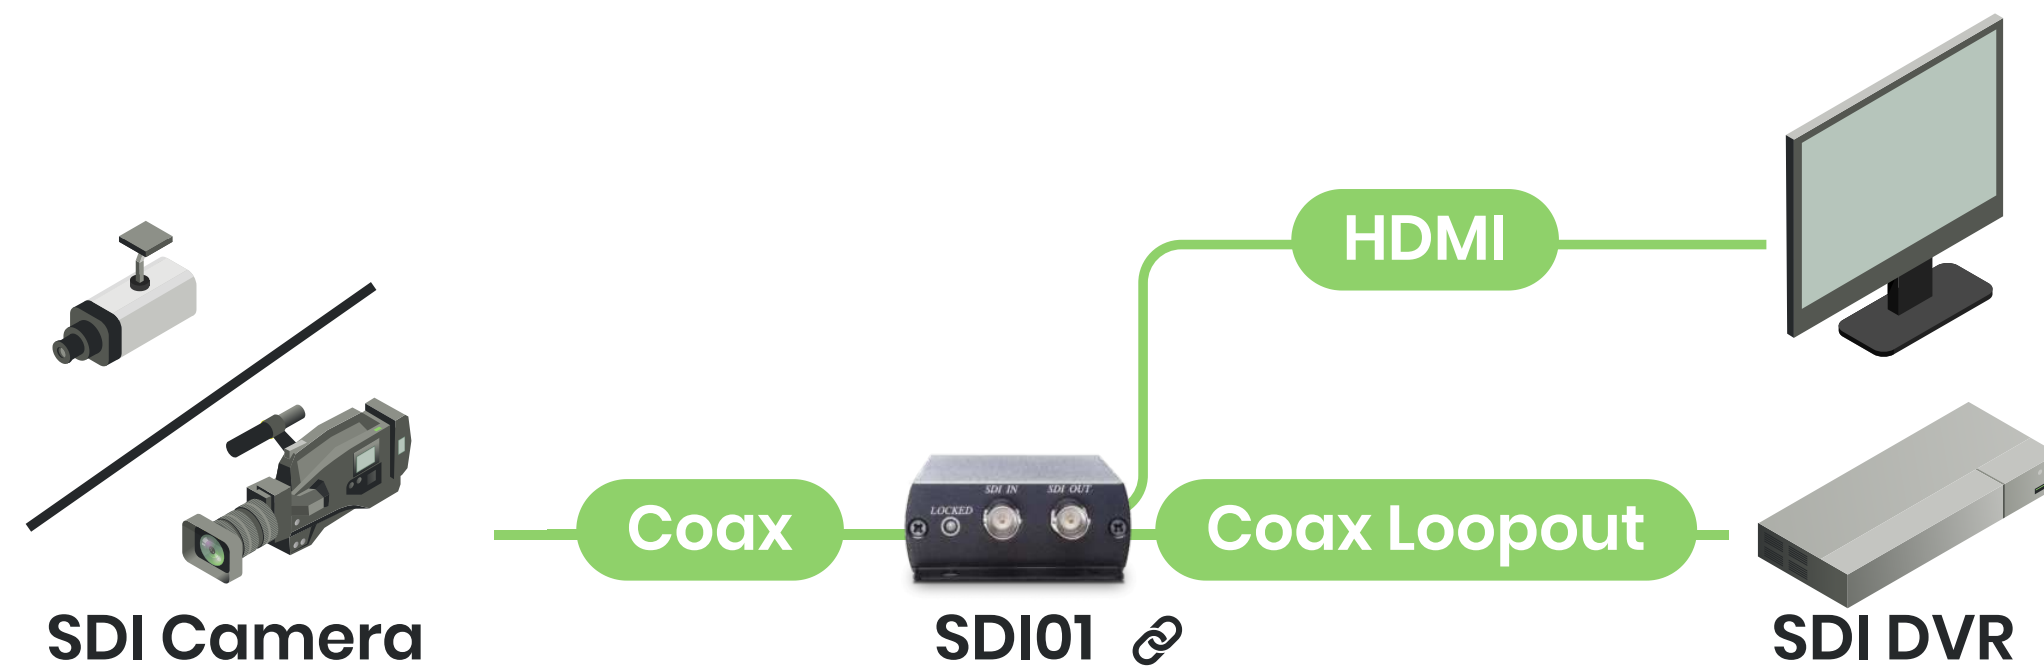

IP over Fiber

For extreme distance
and less interference

IP over Fiber

For extremely long distance, and without any interference

02 - IP/PoE Transmission

Normally a 1080p, H.265, 30fps camera would need 2Mbps, IP01F would easily work with a 24 port Giga switch.

$$2\text{Mbps} * 24 = 48\text{Mbps}$$

03

HD-SDI Solutions

Converters

Extender

Distributors

For your HD-SDI camera and monitors!

HD-SDI Solution

Distributing or converting HD-SDI signals

HD-SDI to HDMI

Converter HD-SDI to HDMI Loopout

HDMI to HD-SDI

Converter HDMI to HD-SDI

04

HDMI Transmission

Extender

Distributors

Switcher

Deliver good-quality footage from Recorder to you users.

HDMI Professional Distributors - 4K60Hz 4:4:4

Distributing 4K@60Hz images with easy-operated EDID management

1x2, Built in Audio Extractor Up/ Down Scaler