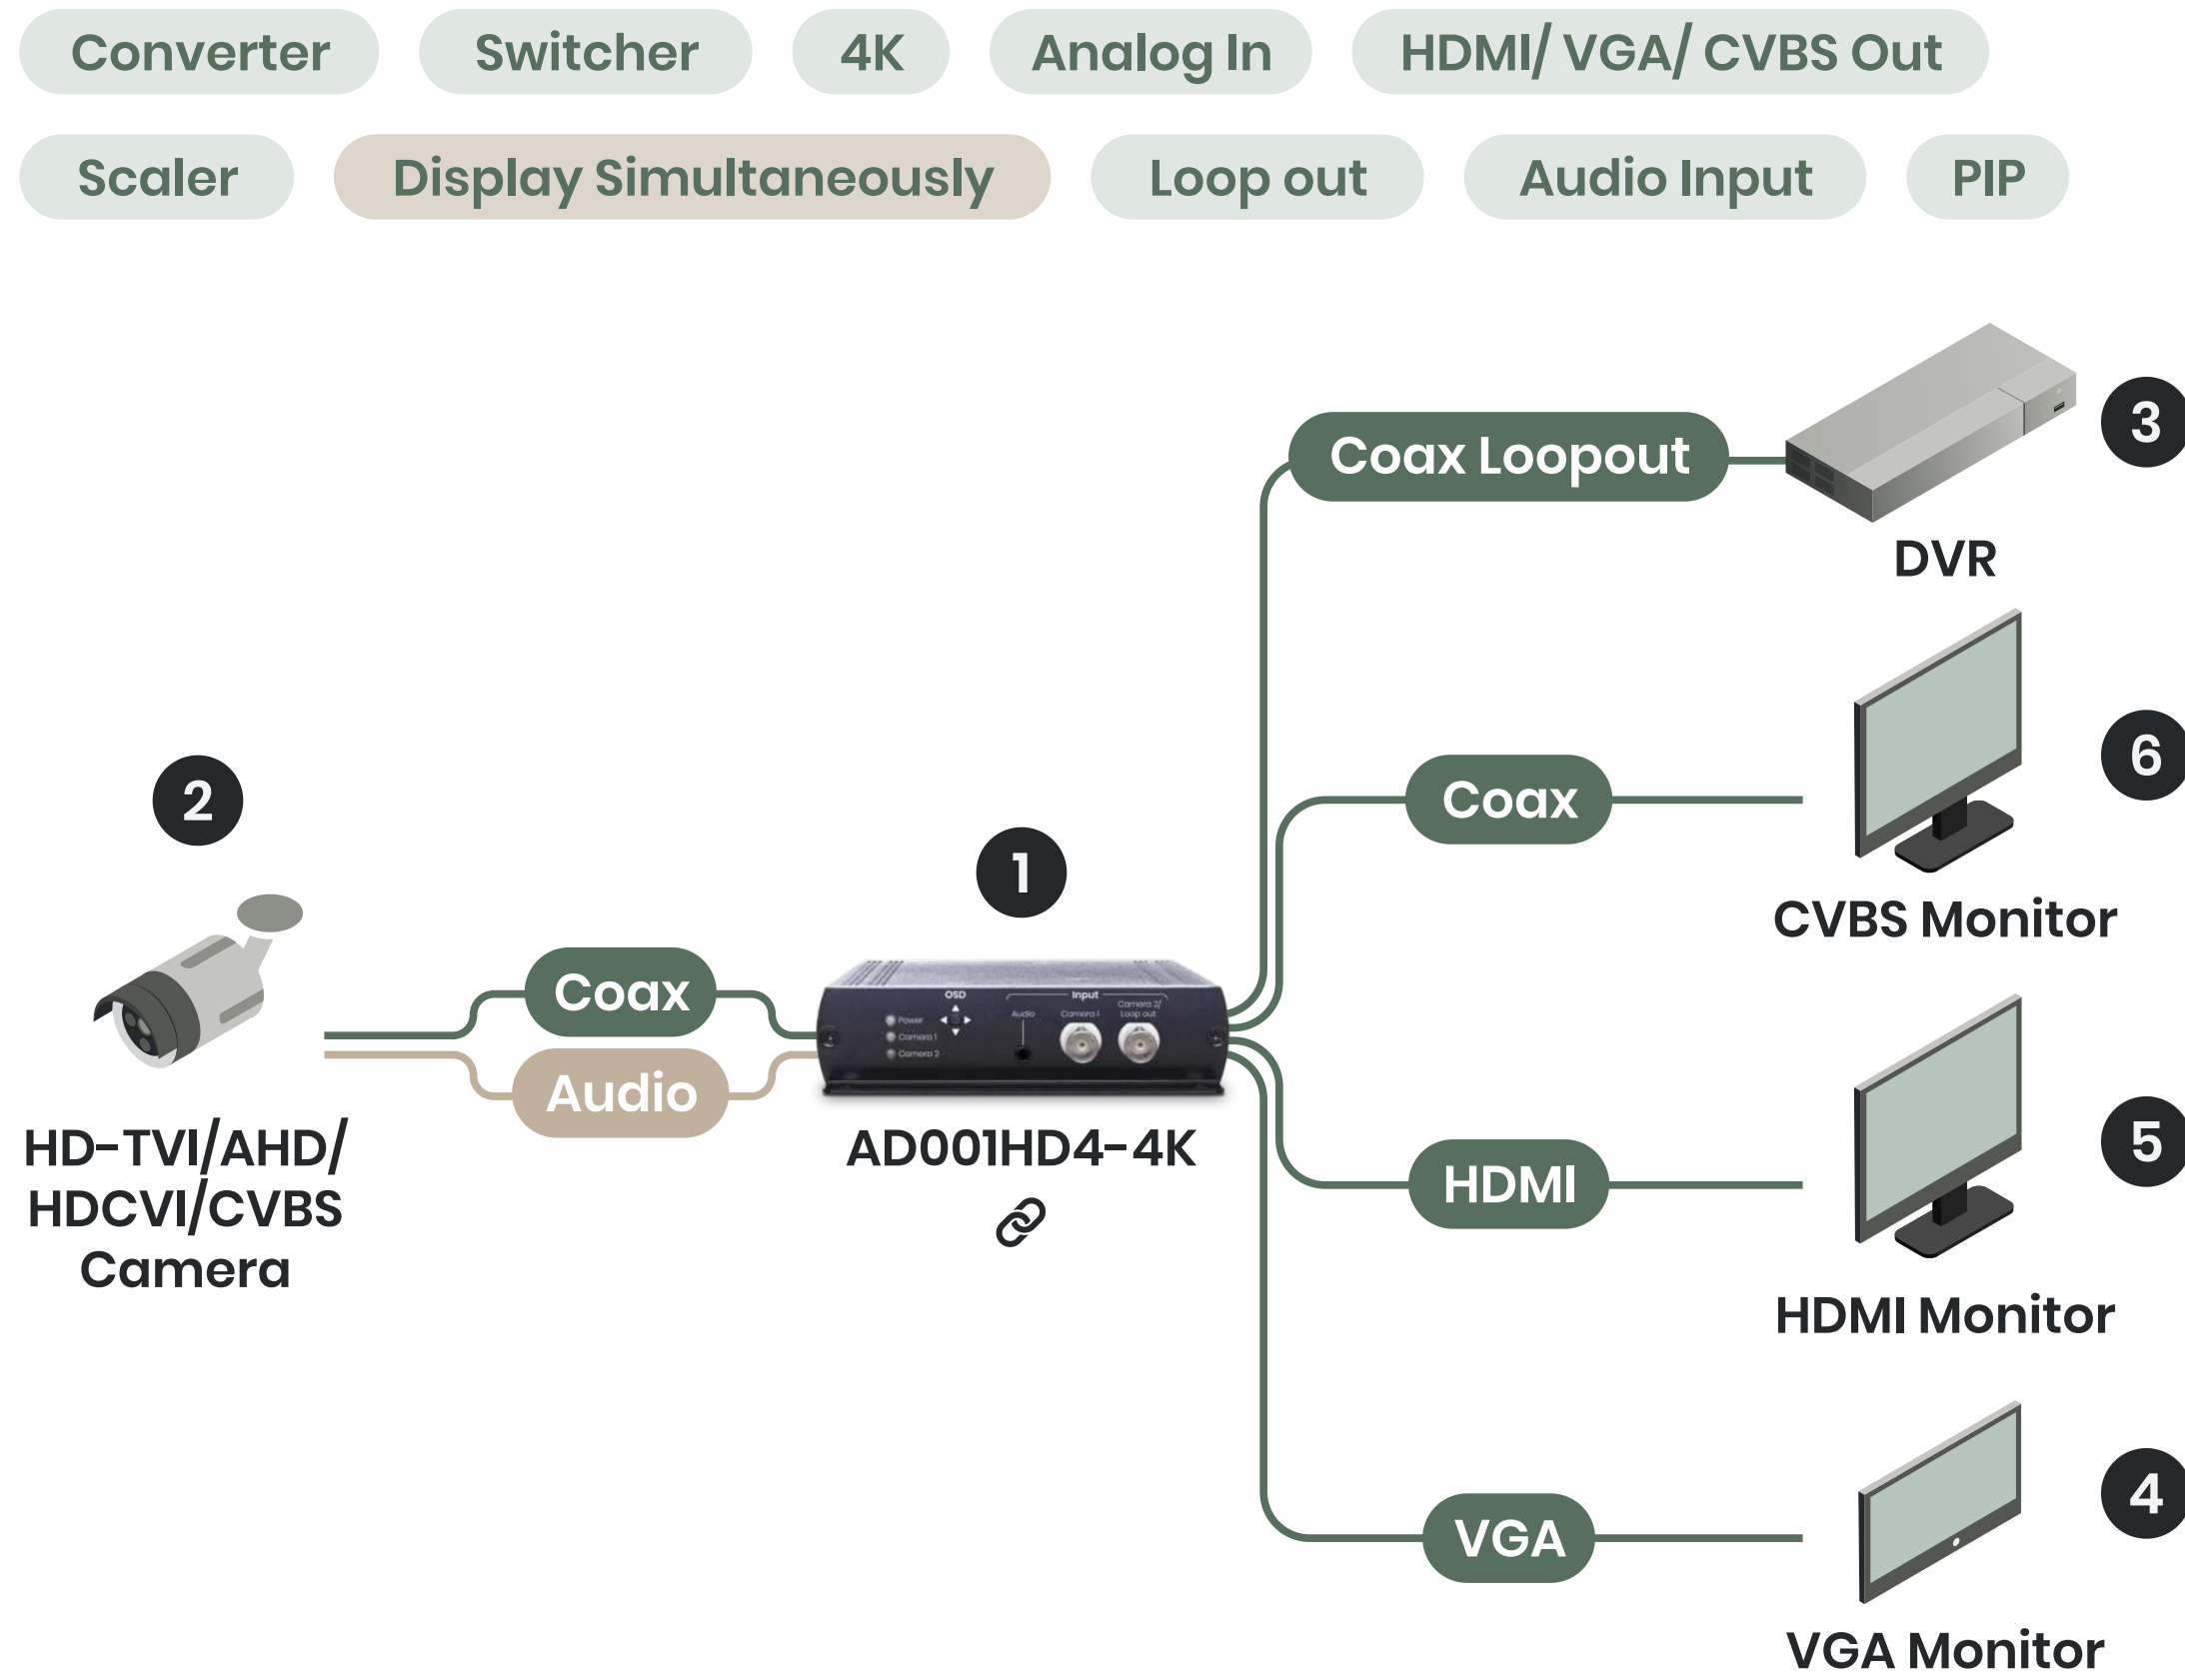

Wave Filter

Showing analogue footage on different monitors, without a DVR!

Multi-function Converter

Converting analogue footage on multiple monitors, without interrupting your DVR setup!

01 - HD-TVI/ AHD/ HDCVI/ CVBS

Converter

Converting analogue footage on certain monitor, while still looping to DVR!

Signal Converting

01 - HD-TVI / AHD / HDCVI / CVBS

01

HD-TVI/ AHD/ HDCVI/ CVBS Transmission

4K UTP Cabling

Coax Cabling

Video & Power

Fiber Extender

Converter

Wave Filter

Eliminates annoying interferences

Wave Filter/ Isolator

Eliminates interference for a better video quality!

For Video

4 Cameras over 1 Ethernet Cable

PoE Extender CAT5e Long Range 4 Port af/at/bt

02 - IP/PoE Transmission

PoE Repeater

Extend your PoE signals over 100M!

02 - IP/PoE Transmission

SC&T's PoE/IP over coax series allows you to transmit digital signals using coaxial cables while providing PoE power to remote cameras, significantly reducing installation costs, time, and manpower.