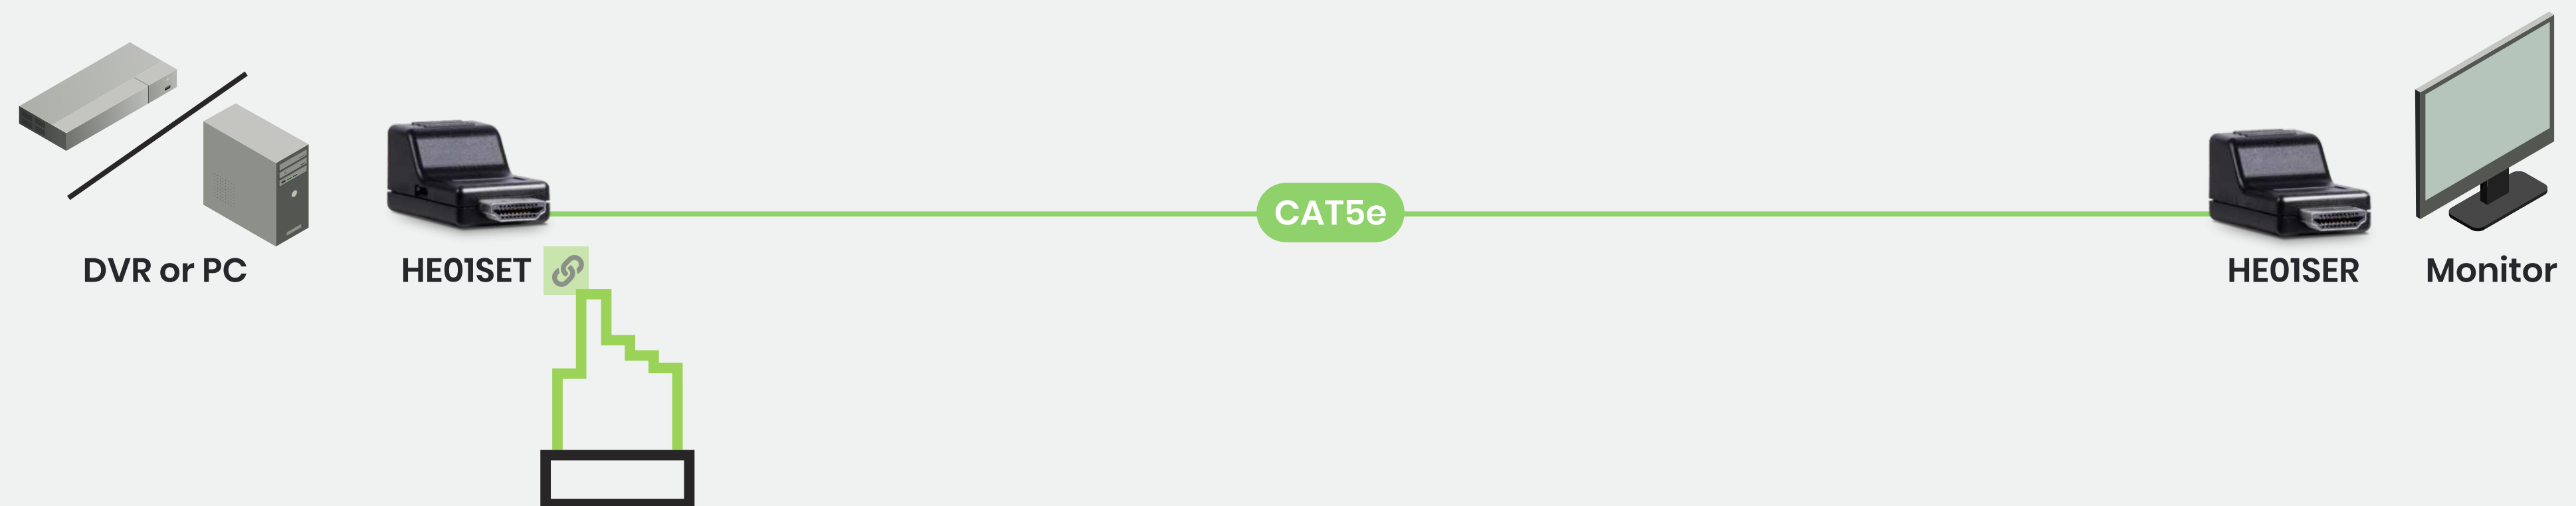

SC&T

CCTV

For every Professional needs

01 HD-TVI/AHD/HDCVI/CVBS

02 IP/PoE Transmission

03 HD-SDI Transmission

04 HDMI Transmission

05 VGA/USB/Data Transmission

06 Surge Protectors

Tips

Press link icon can get more information.

01

HD-TVI/ AHD/ HDCVI/ CVBS Transmission

4K UTP Cabling

Coax Cabling

Video & Power

Fiber Extender

Converter

Wave Filter

Using twisted pair cable for budget saving and easy installation.

4K UTP Cabling

For budget saving and easy installation

Analog

01 - HD-TVI/ AHD/ HDCVI/ CVBS