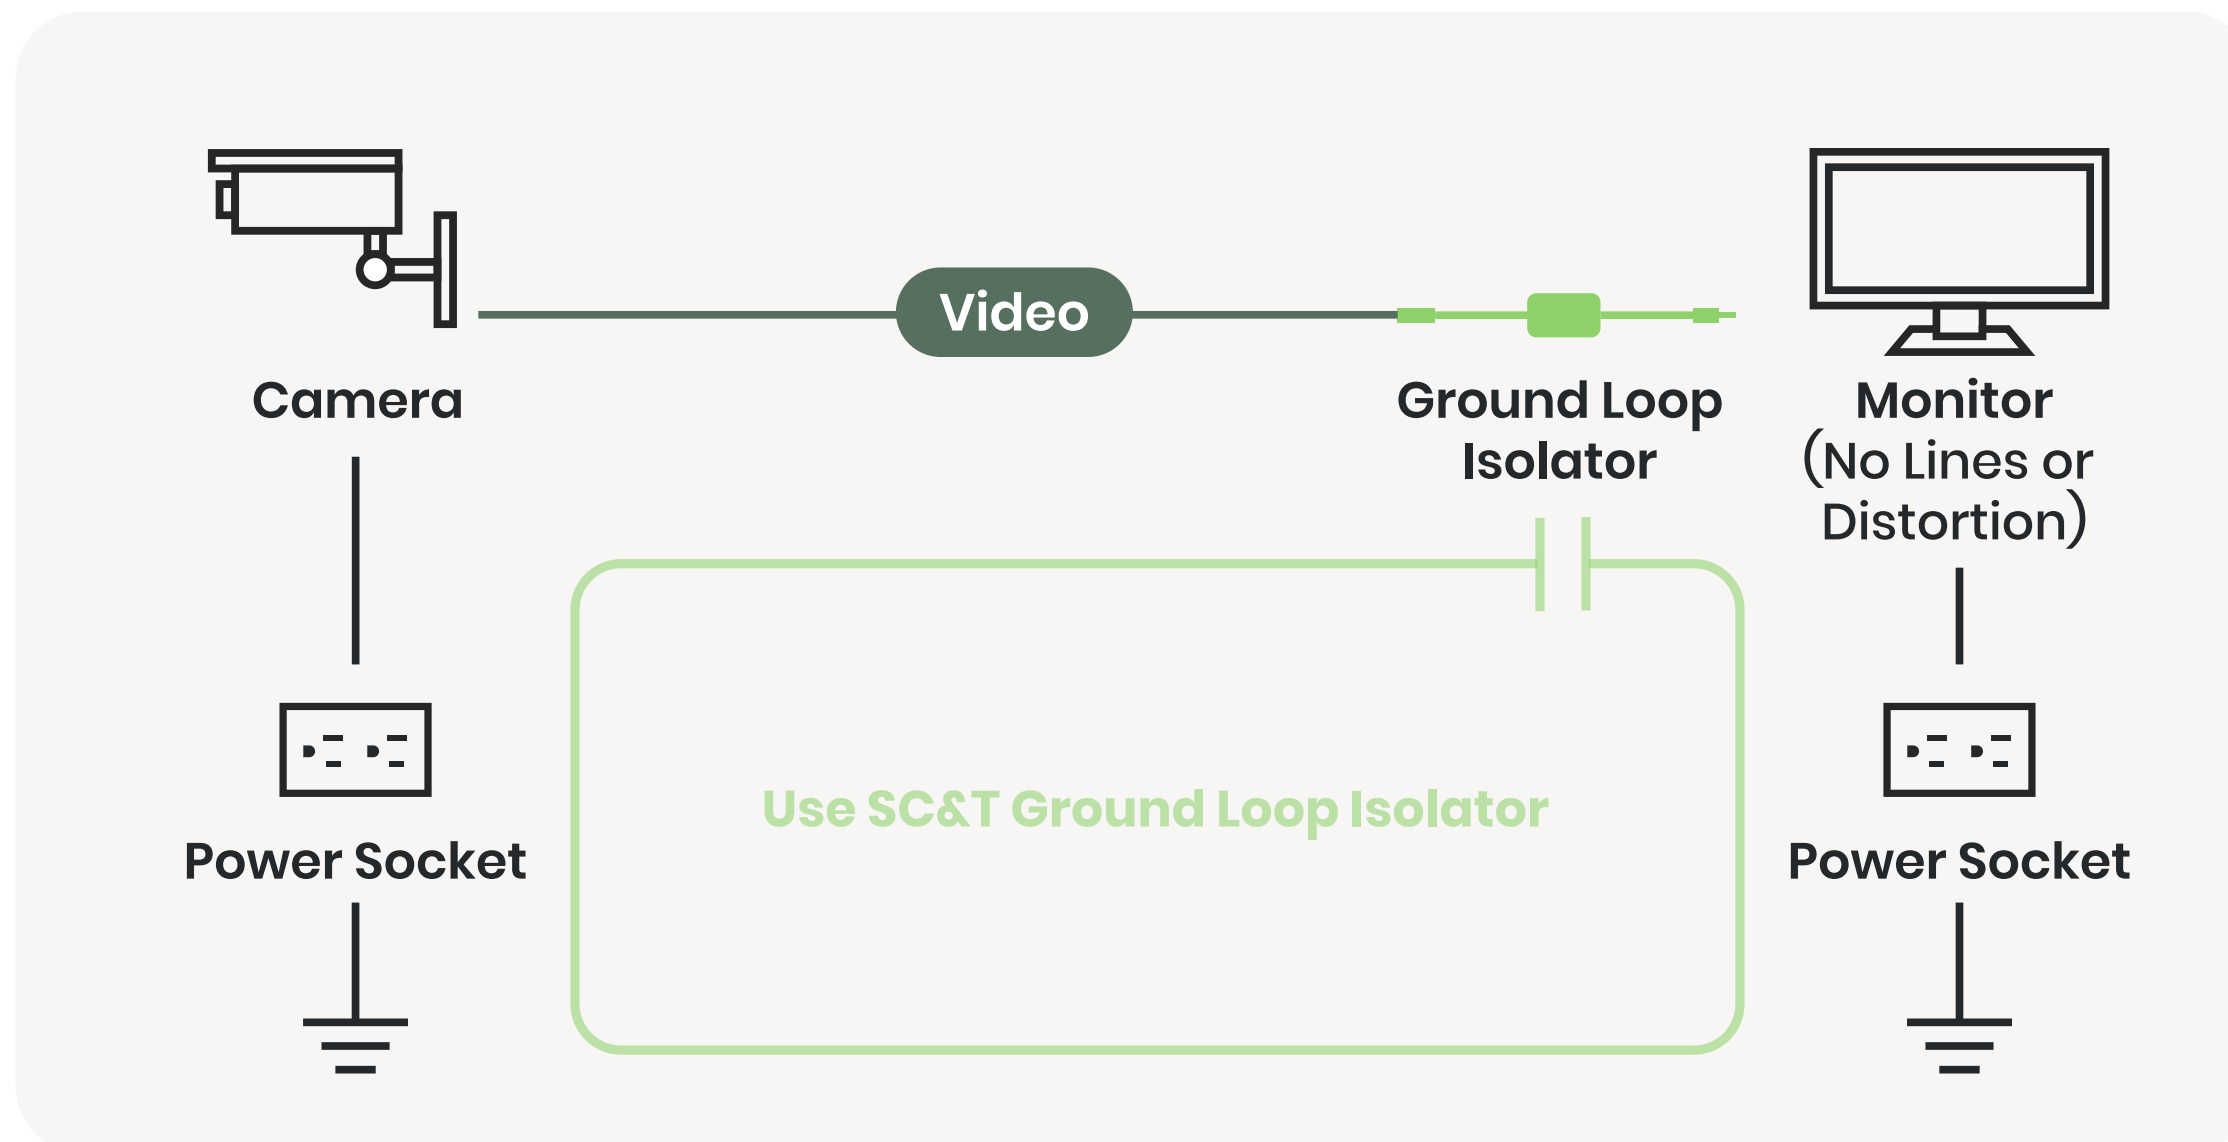

Wave Filter/ Isolator

Eliminates interference for a better video quality!

For Video

Ground Loop

Passive

200M

Ground Loop

Active

400M

For Power

400M

Support UTC