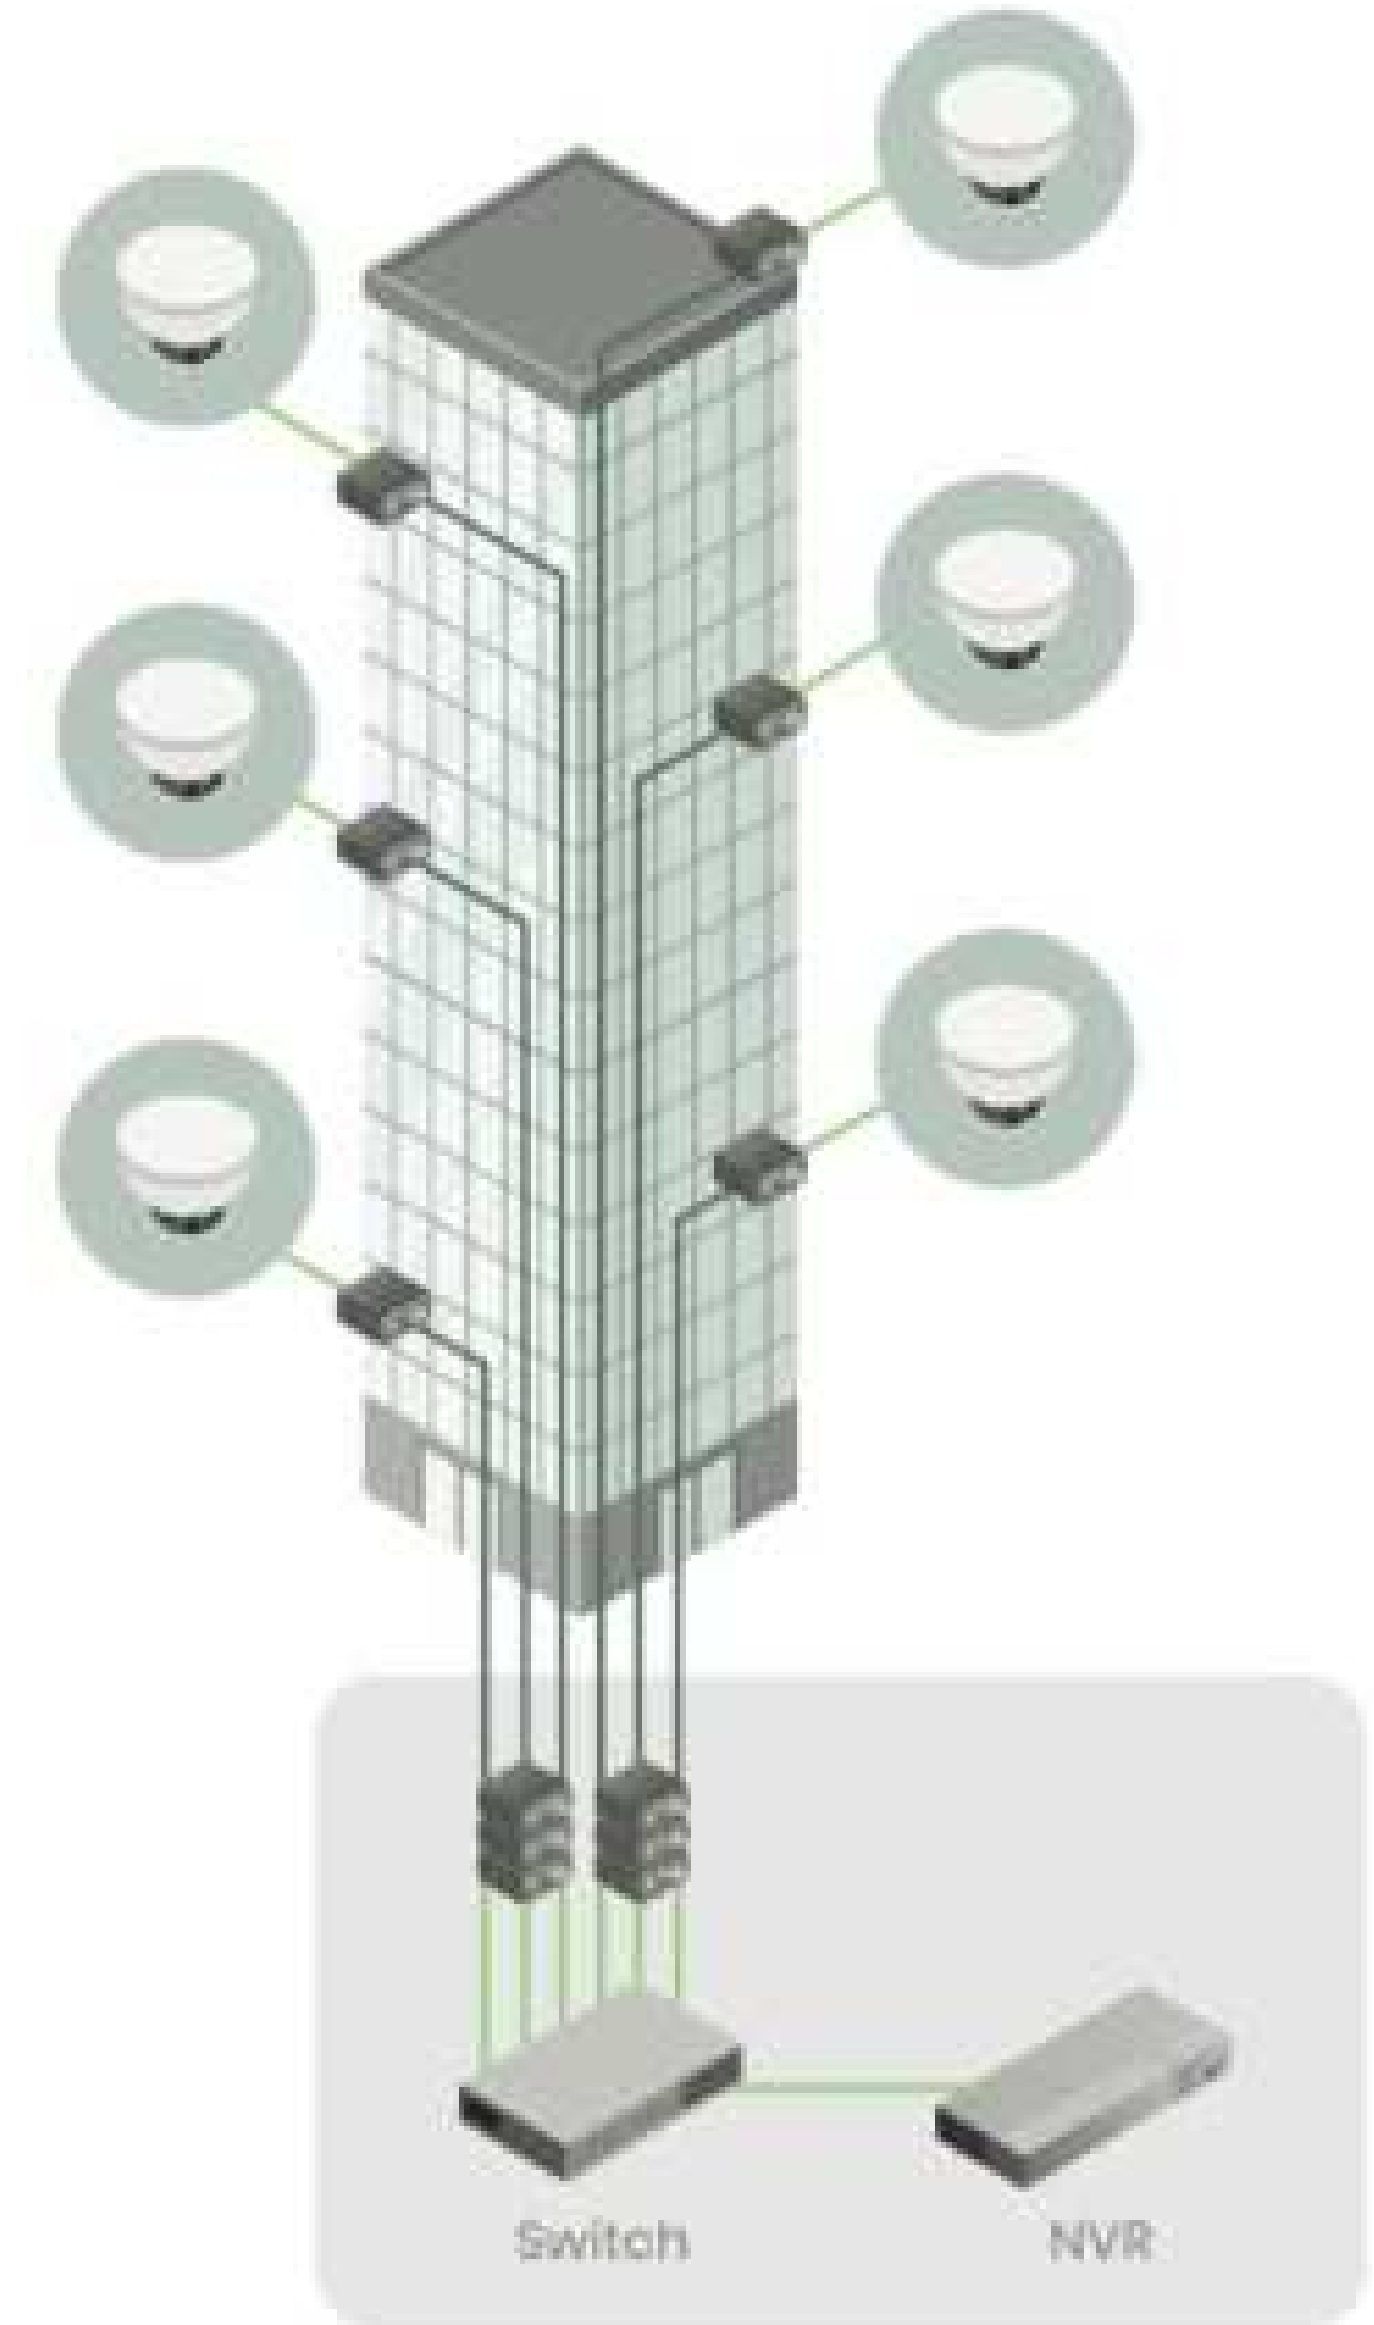

SC&T's PoE/IP over coax series allows you to transmit digital signals using coaxial cables while providing PoE power to remote cameras, significantly reducing installation costs, time, and manpower.

Our PoE/IP over coax series is widely used in government projects around the world, installed in areas such as intersections, factories, and military sites.