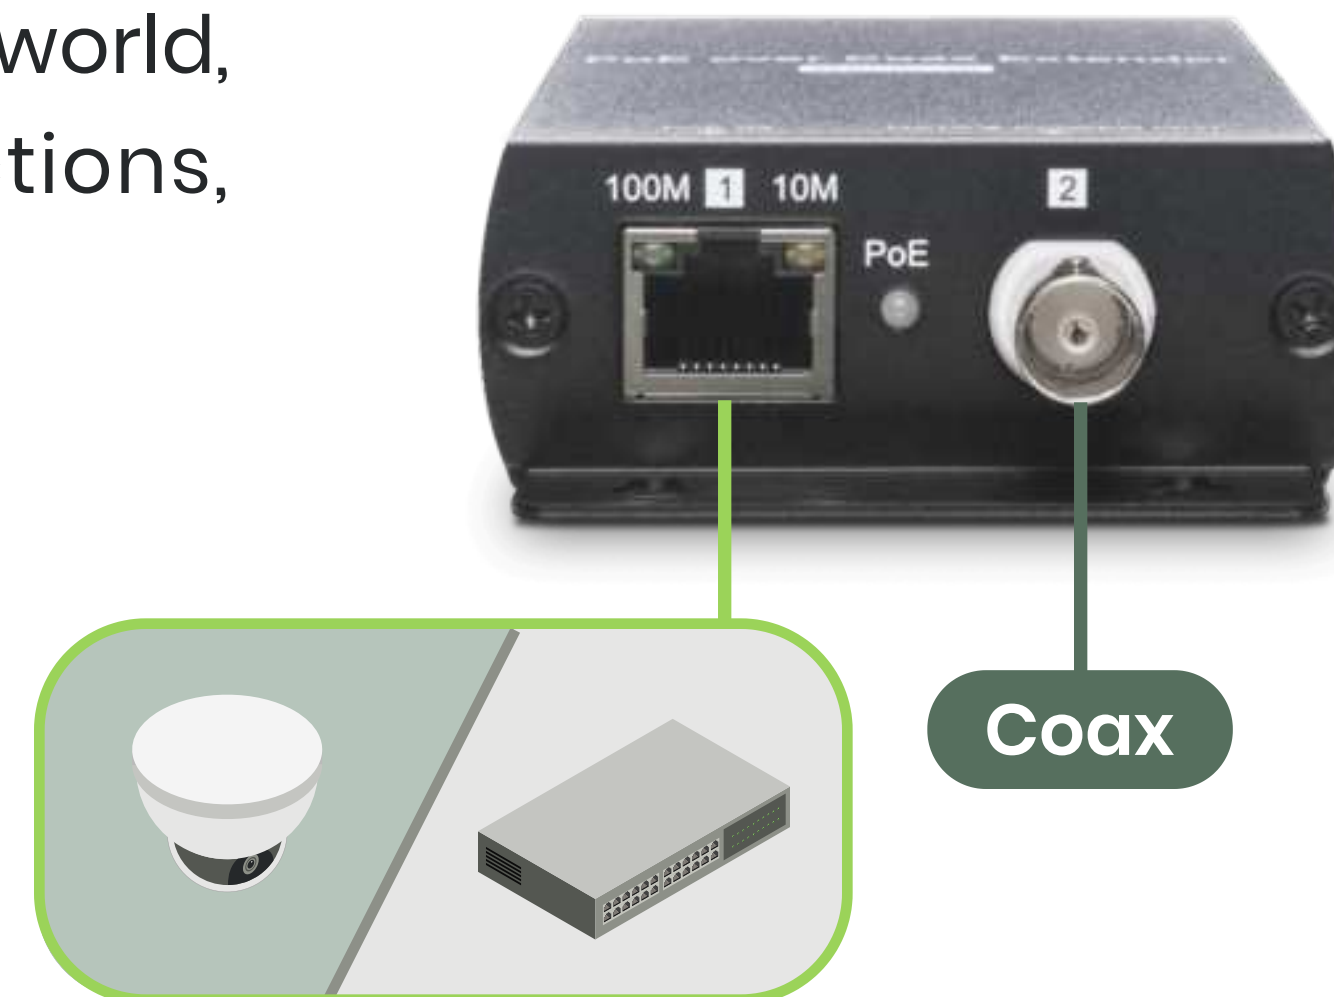

IP over Fiber

Easily over 100M,
more flexible for projects

IP Extender & Repeater

Extend your IP signals over 100M!

Also Work with Other IP Devices

02 - IP/PoE Transmission

PoE Extender

Extend your PoE signals over 100M!

4 Cameras over 1 Ethernet Cable

PoE Extender CAT5e Long Range 4 Port af/at/bt

02 - IP/PoE Transmission

PoE Repeater

Extend your PoE signals over 100M!

02 - IP/PoE Transmission

SC&T's PoE/IP over coax series allows you to transmit digital signals using coaxial cables while providing PoE power to remote cameras, significantly reducing installation costs, time, and manpower.

Our PoE/IP over coax series is widely used in government projects around the world, installed in areas such as intersections, factories, and military sites.

02

IP/PoE Transmission

IP/PoE over CAT5e

IP/PoE over Coax