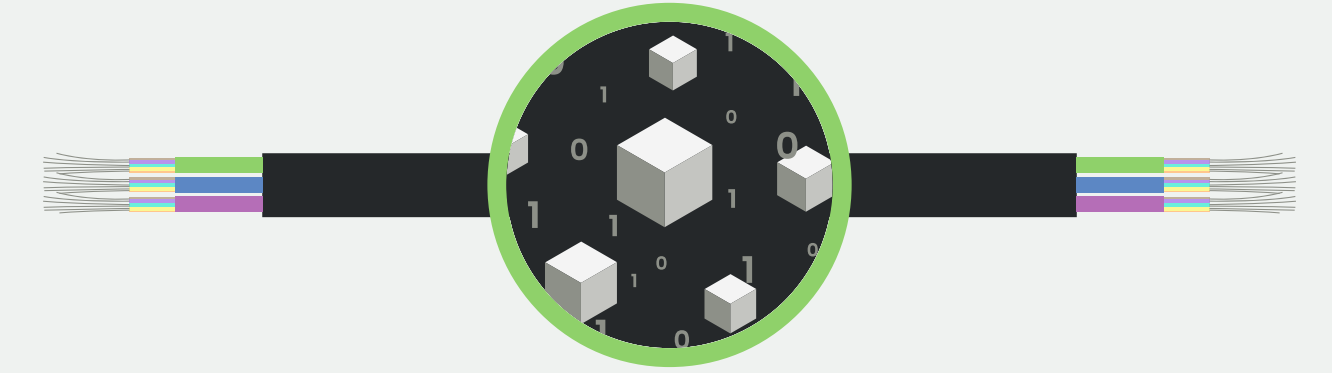

IP Extender Active

PoE over Coax

Using existing coax cable transmit IP/PoE signal, saving budget and time!

02 - IP/PoE Transmission

02

IP/PoE Transmission

IP/PoE over CAT5e

IP/PoE over Coax

IP over Fiber

For extreme distance
and less interference

IP over Fiber

For extremely long distance, and without any interference

02 - IP/PoE Transmission

Normally a 1080p, H.265, 30fps camera would need 2Mbps, IP01F would easily work with a 24 port Giga switch.