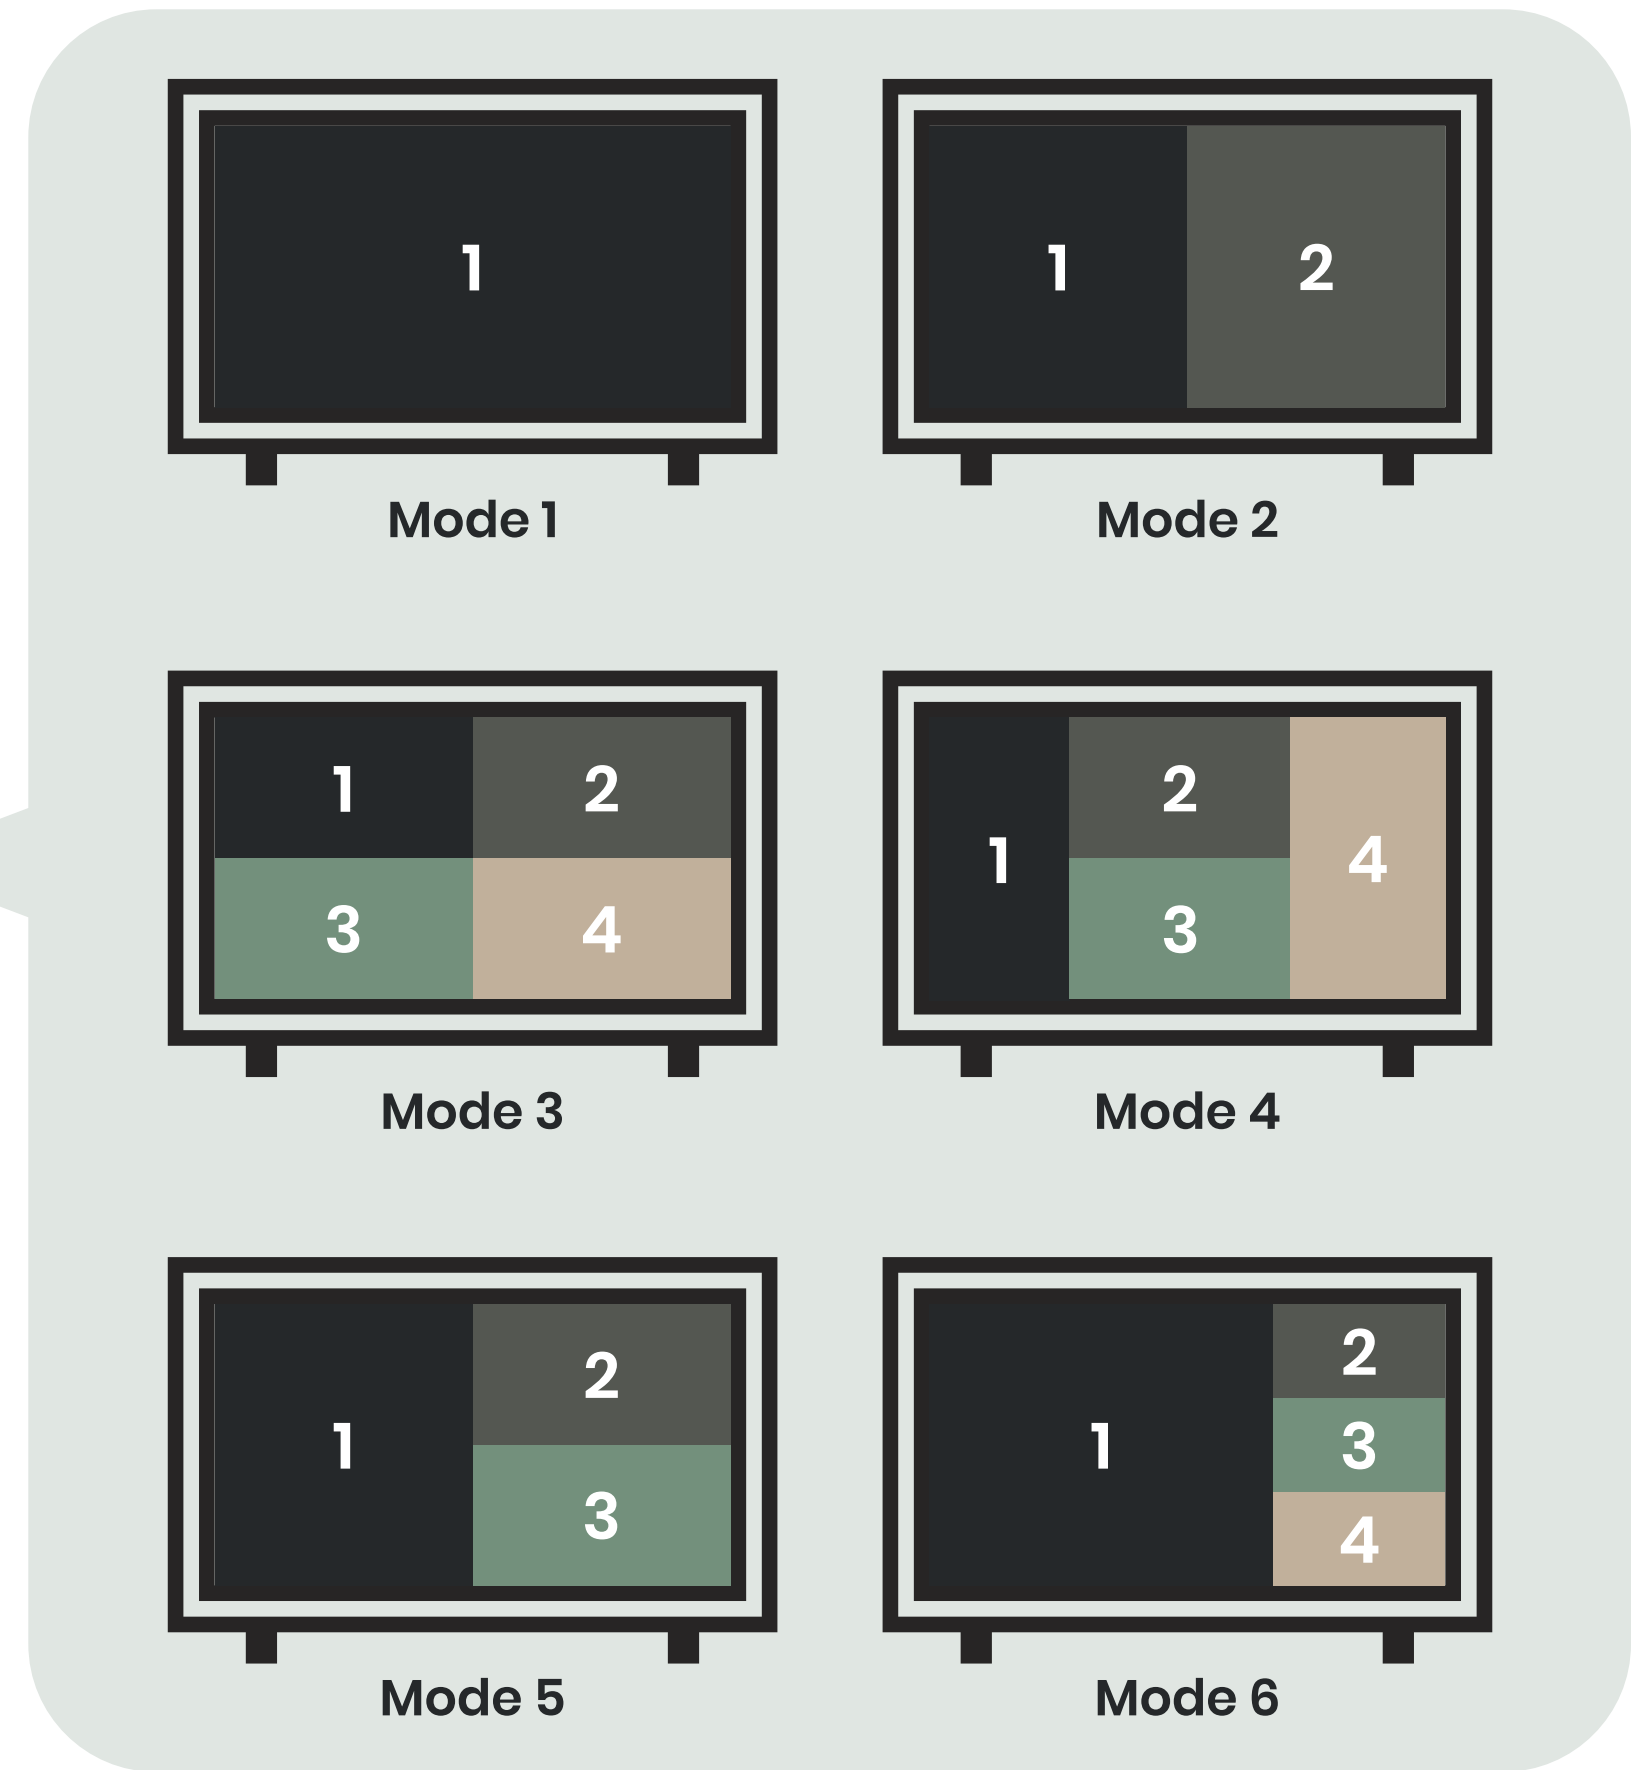

HDMI

EDID Management

HD04-4K6G [🔗](#)

1x10

1 to 10 Distributor

HDMI

EDID Management

HD10-4K6G [🔗](#)

HDMI Multiview Switcher

Quad-view switcher allow user monitoring 4 devices at same time

04 - HDMI Transmission

- 1080p
- Quad View
- Seamless Switch
- Auto Switching

HDMI Multiview KVM Switcher

Quad-view KVM switcher allow user monitoring and controlling 4 devices at same time