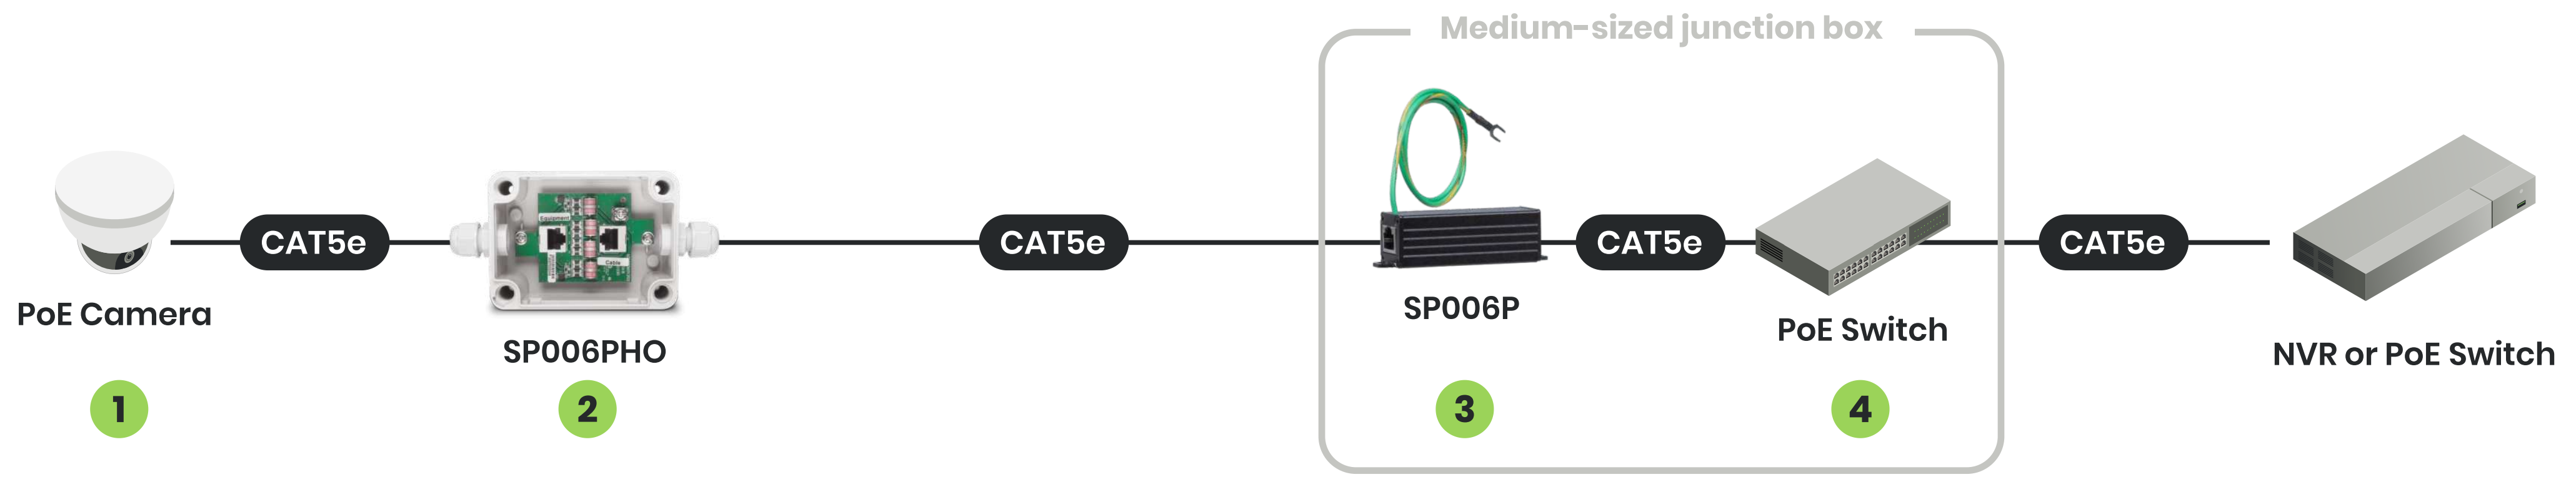

HD-TVI, AHD, HDCVI, CVBS

IP/PoE Device Power Device

IP Device Surge Protector

Different kinds of Bandwidth for different needs.

PoE Device Surge Protector

PoE af/at/bt, 100Mbps/1Gbps, large scale for IDC surge protectors available

PoE 10KA 10KV 100 Mbps IEEE 802.3 af/at

PoE 10KA 20KV 1 Gbps IEEE 802.3 af/at/bt

PoE 10KA 10KV 1 Gbps 1 Channel 16 Channel IEEE 802.3 af 1U Rack

SP016P in 1U Rack

06 - Surge Protectors

PoE Device Surge Protector

PoE af/at/bt, 100Mbps/1Gbps, large scale for IDC surge protectors available

PoE 20kA 10Gbps IEEE 802.3 af/at/bt

06 - Surge Protectors

SP016P in IU Rack

PoE Device Surge Protector

Outdoor surge protector with IP66 water proof housing

06 - Surge Protectors

PoE Surge Protector Application

06 - Surge Protectors

06

Surge Protectors

HD-TVI, AHD, HDCVI, CVBS

IP/PoE Device

Power Device