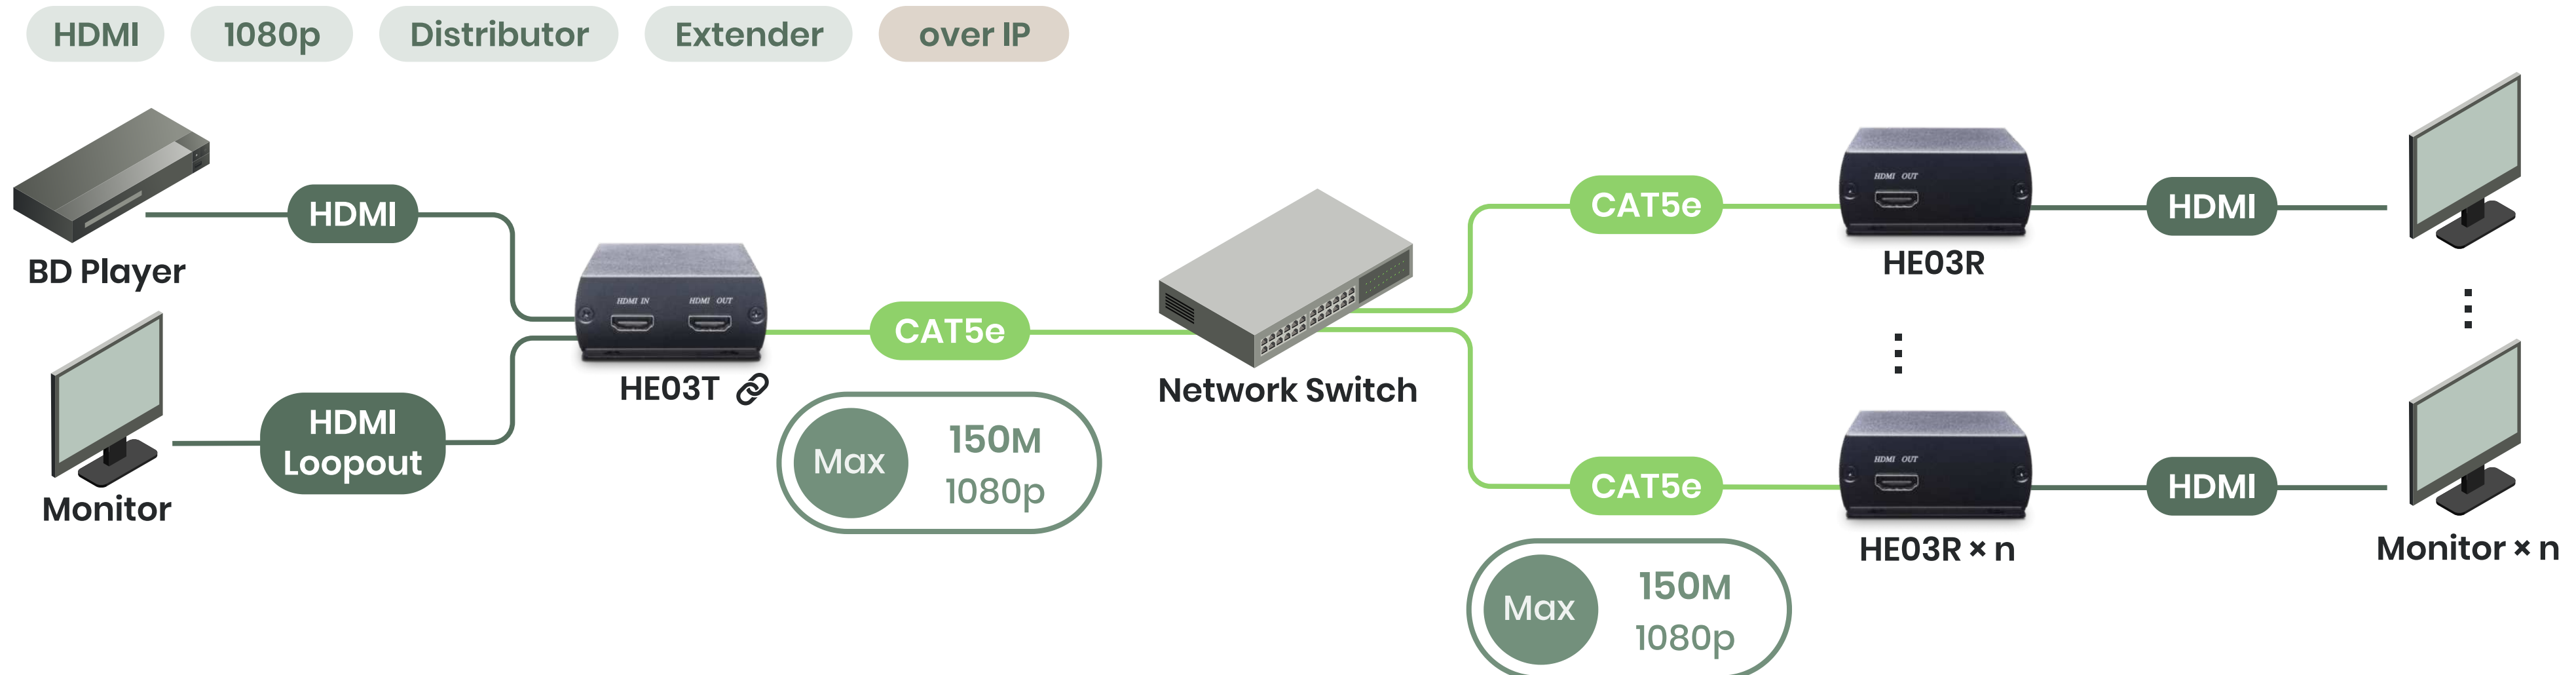

HDMI Multiview Switcher

Quad-view switcher allow user monitoring 4 devices at same time

04 - HDMI Transmission

- 1080p
- Quad View
- Seamless Switch
- Auto Switching

HDMI Multiview KVM Switcher

Quad-view KVM switcher allow user monitoring and controlling 4 devices at same time

Control over IR, Front Panel, Hot Key

- 1080p
- KVM
- Mouse Roaming
- USB 2.0
- Quad View
- Seamless Switch
- IR

04 - HDMI Transmission

HDMI over CAT5e/Fiber

Using Cat5e to transmit HDMI for longer distance

04 - HDMI Transmission

Long Range HDMI over CAT5e

HDMI Extender with distributing function

Workable with IP Repeater (SR01X)

04 - HDMI Transmission

HDMI Extending Distributors – 1x4

An economical, easy-setup, distributing and extending solution

HDMI

Extender

CAT X

1 to 4 Distributor

1080p

Dongle Receiver

Stackable

04 – HDMI Transmission