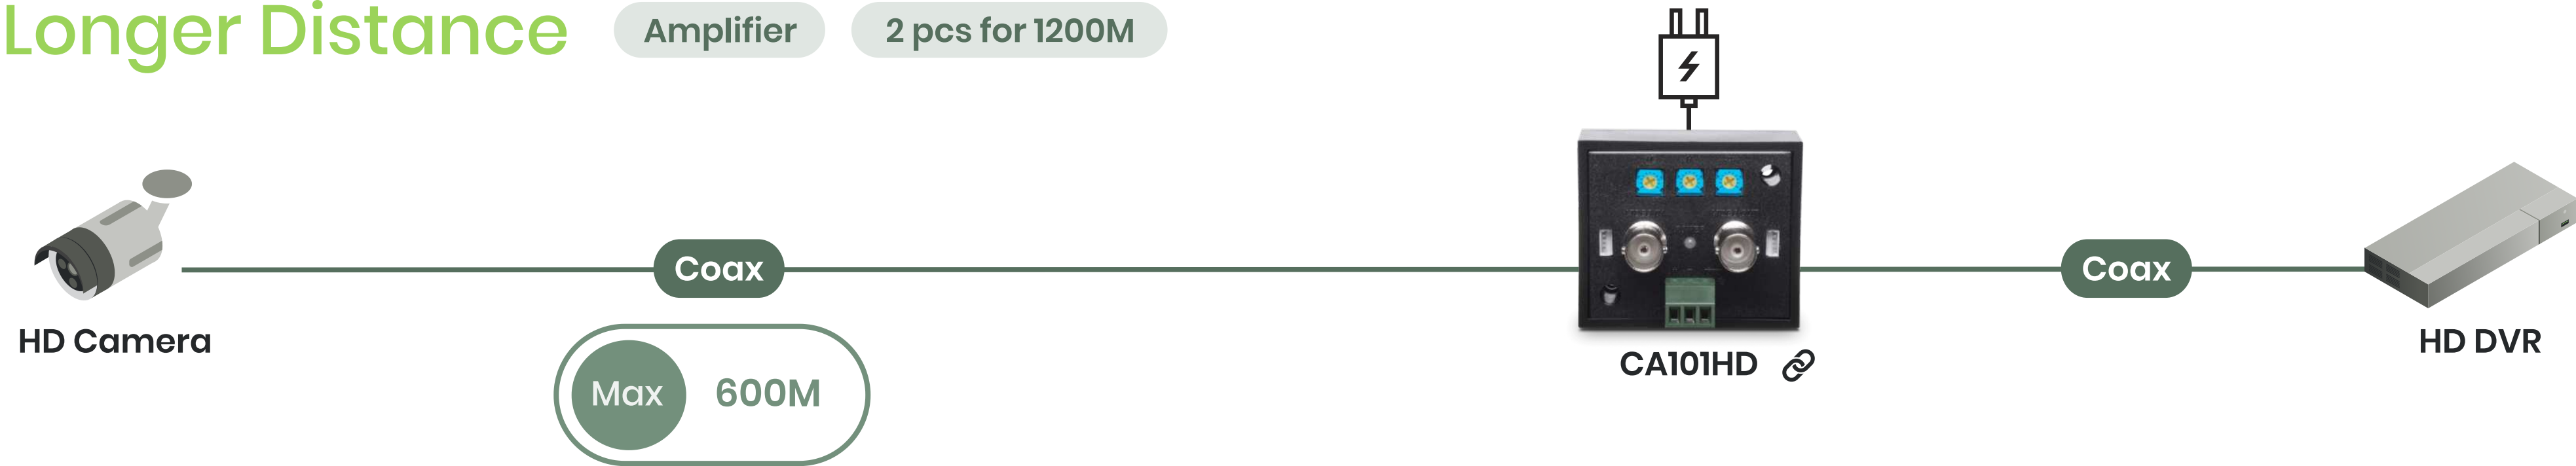

Increase distance/ more devices.

4K Coax Cabling

Coax transmitting tools

Longer Distance

Amplifier

2 pcs for 1200M

Distributing to Every Corner

Distributor