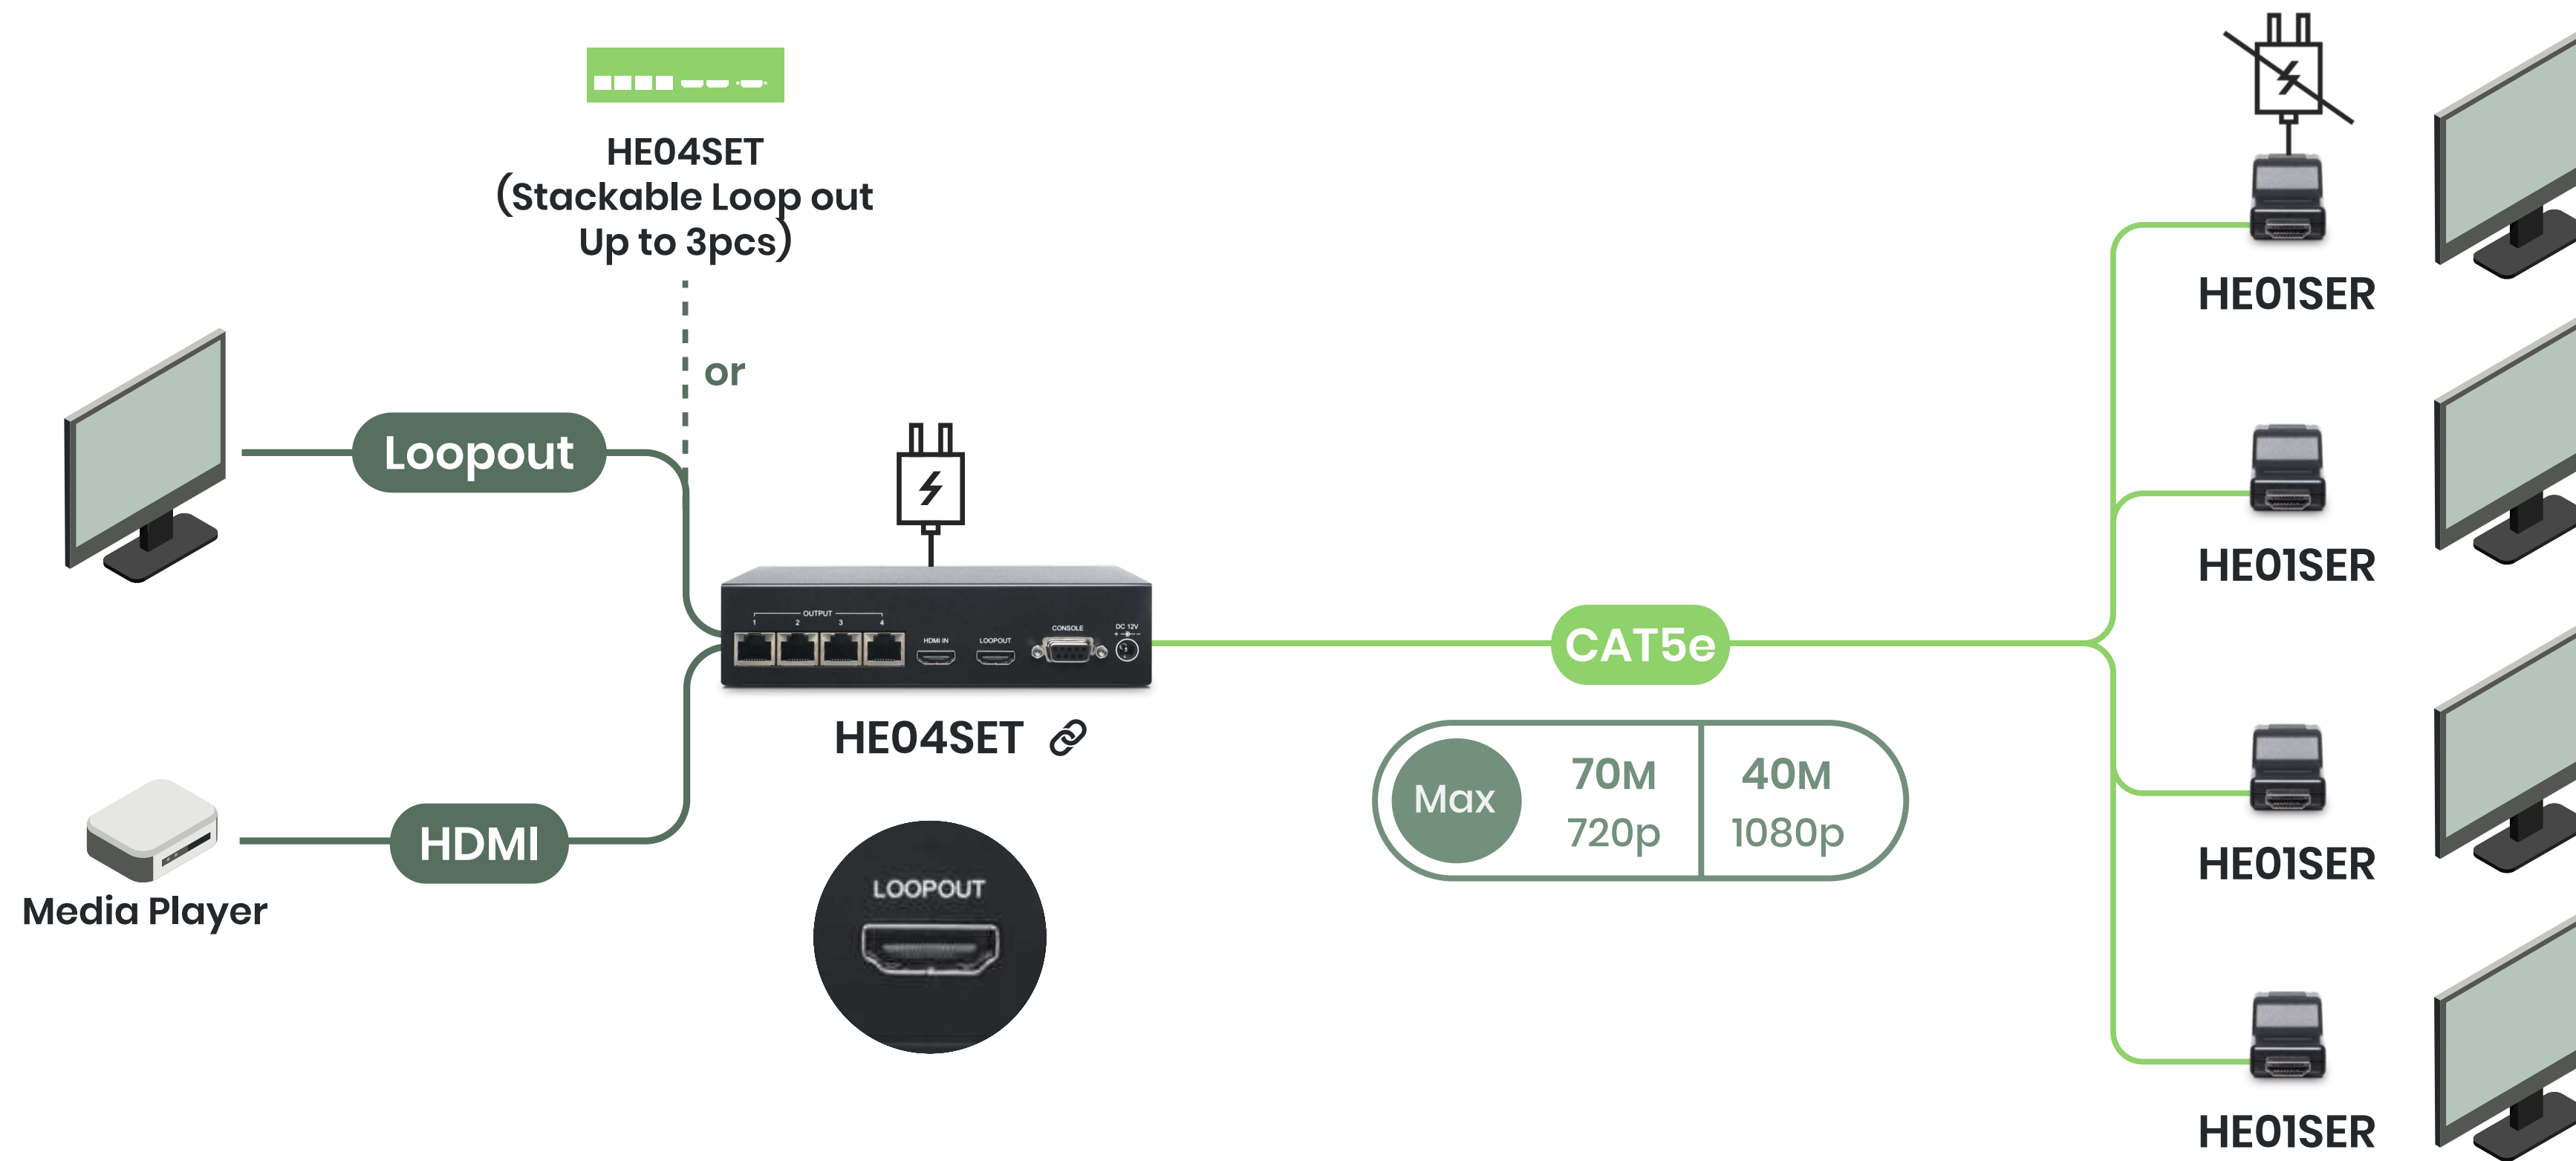

Control over IR, Front Panel, Hot Key

- 1080p
- KVM
- Mouse Roaming
- USB 2.0
- Quad View
- Seamless Switch
- IR

04 - HDMI Transmission

HDMI over CAT5e/Fiber

Using Cat5e to transmit HDMI for longer distance

04 - HDMI Transmission

Long Range HDMI over CAT5e

HDMI Extender with distributing function

Workable with IP Repeater (SR01X)

04 - HDMI Transmission

HDMI Extending Distributors – 1x4

An economical, easy-setup, distributing and extending solution

HDMI

Extender

CAT X

1 to 4 Distributor

1080p

Dongle Receiver

Stackable

04 – HDMI Transmission