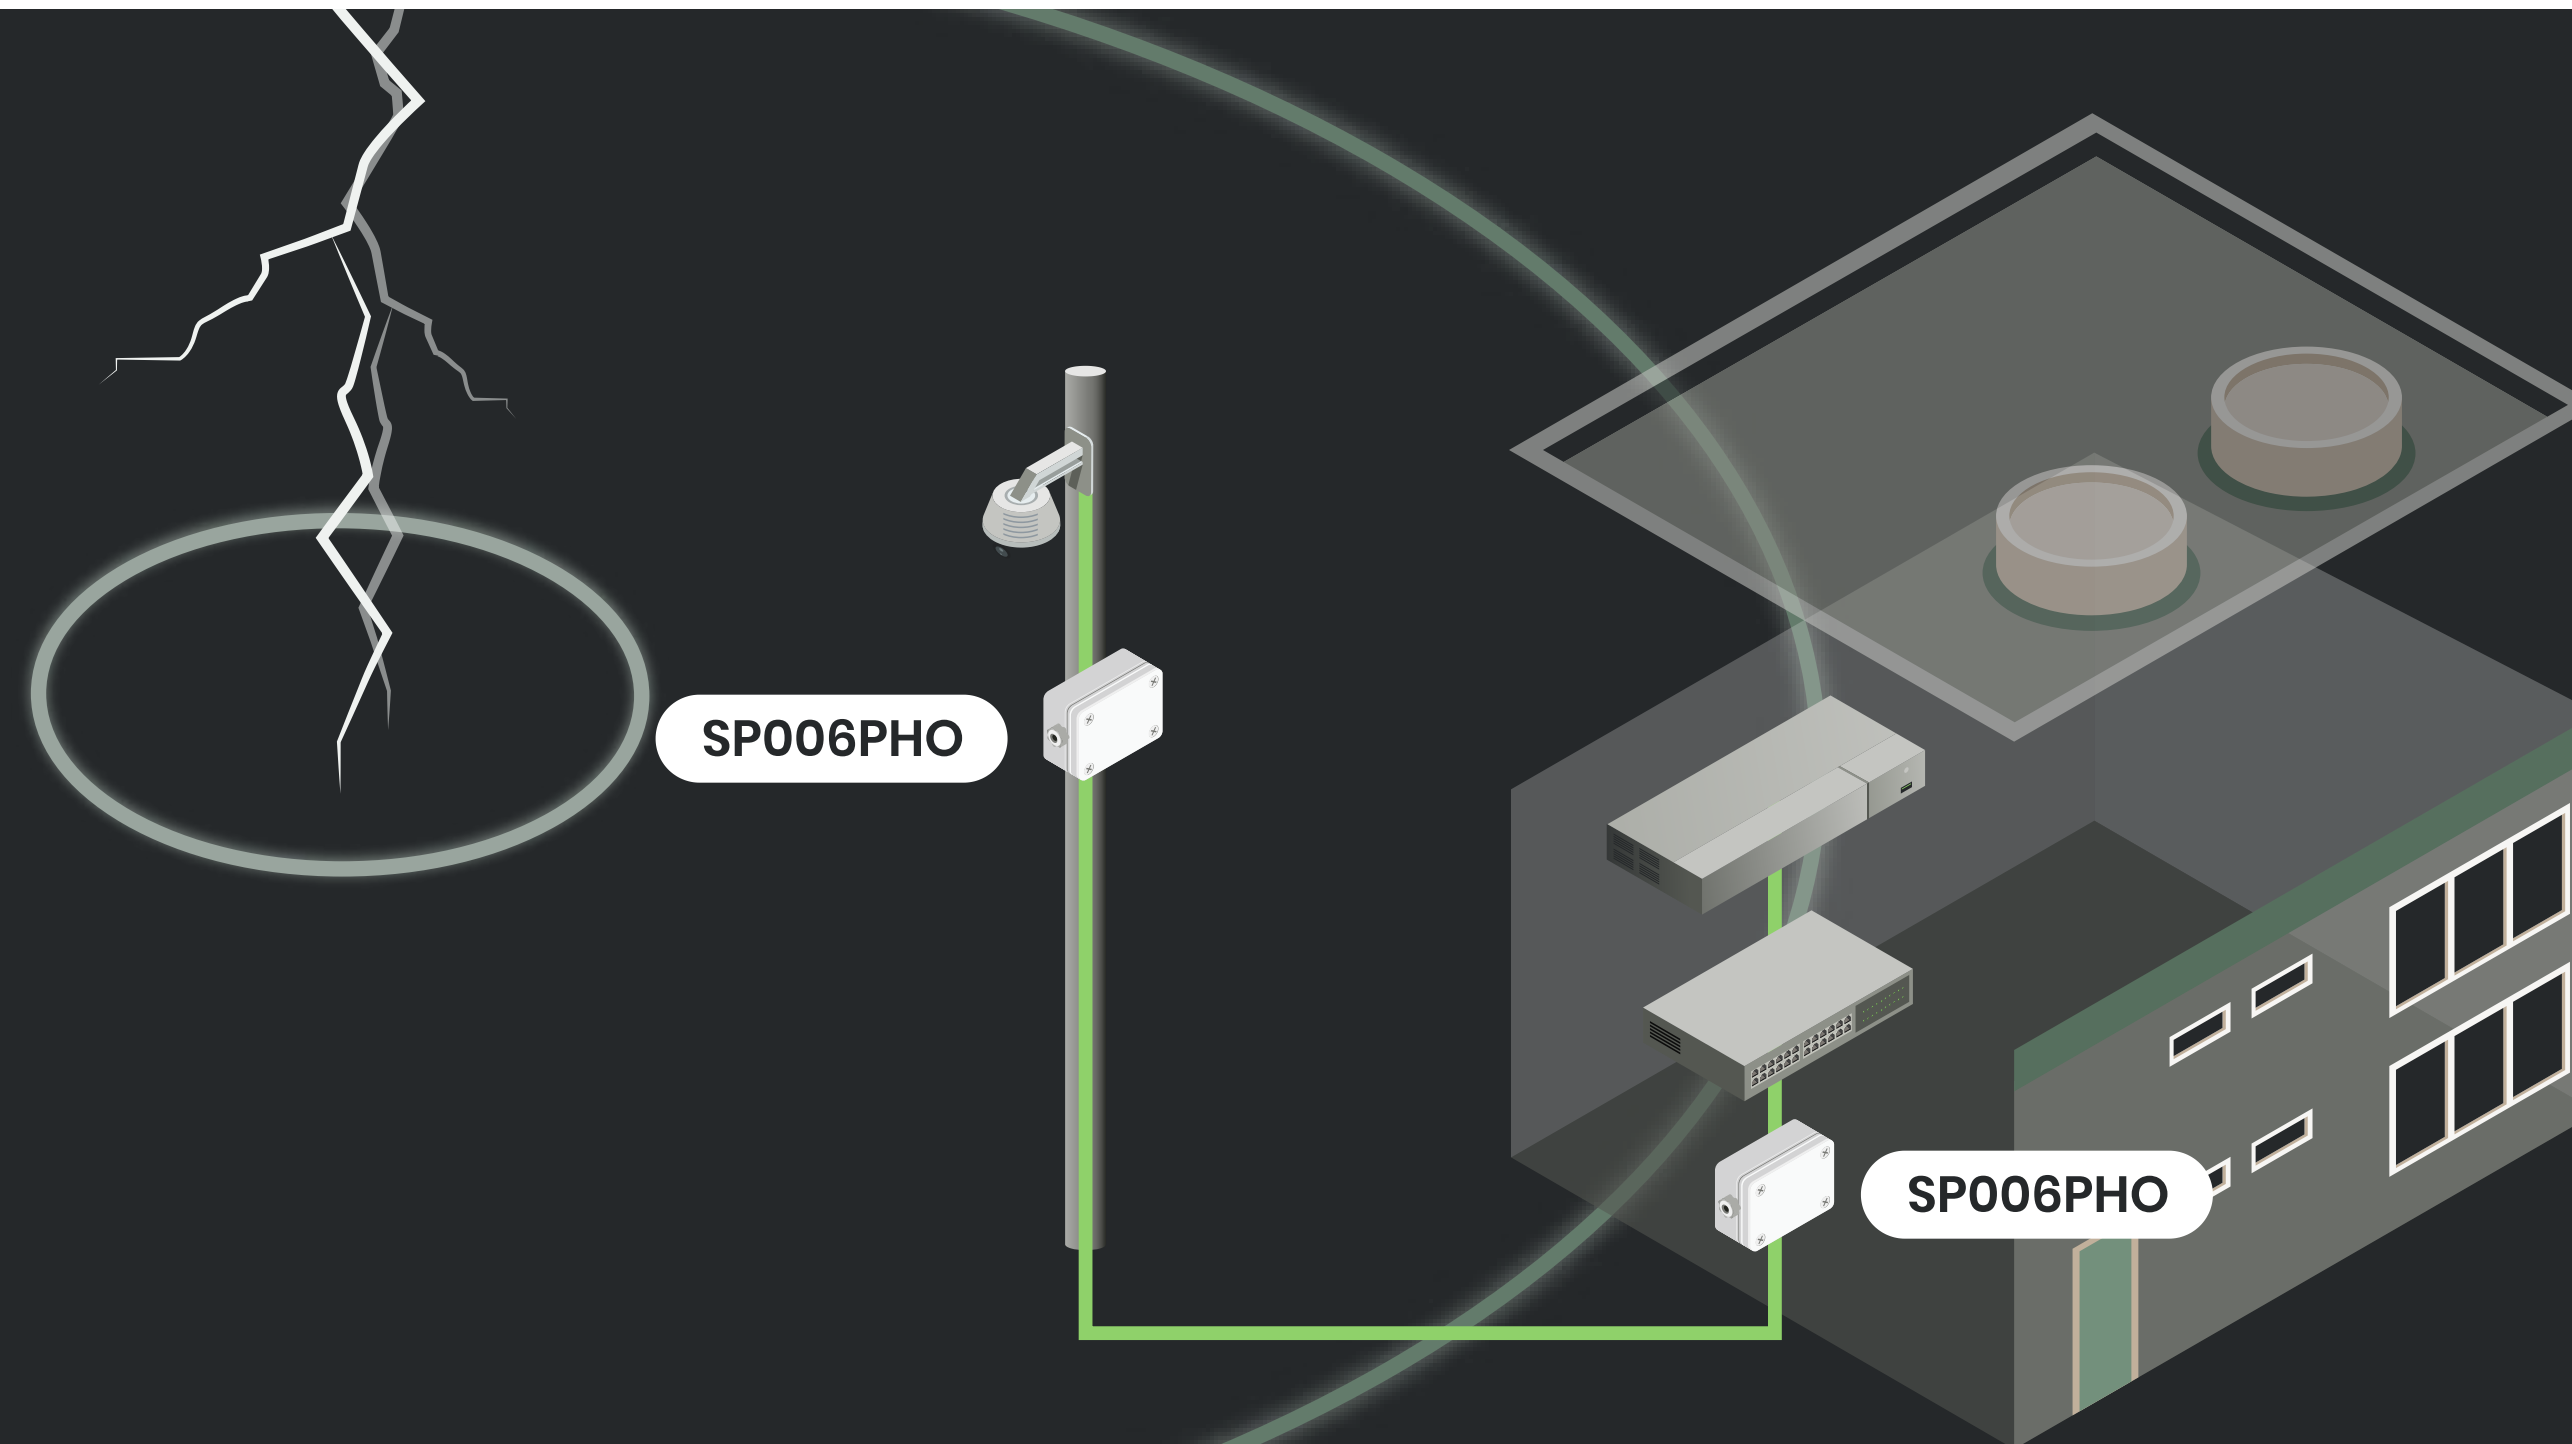

PoE Device Surge Protector

Outdoor surge protector with IP66 water proof housing

06 - Surge Protectors