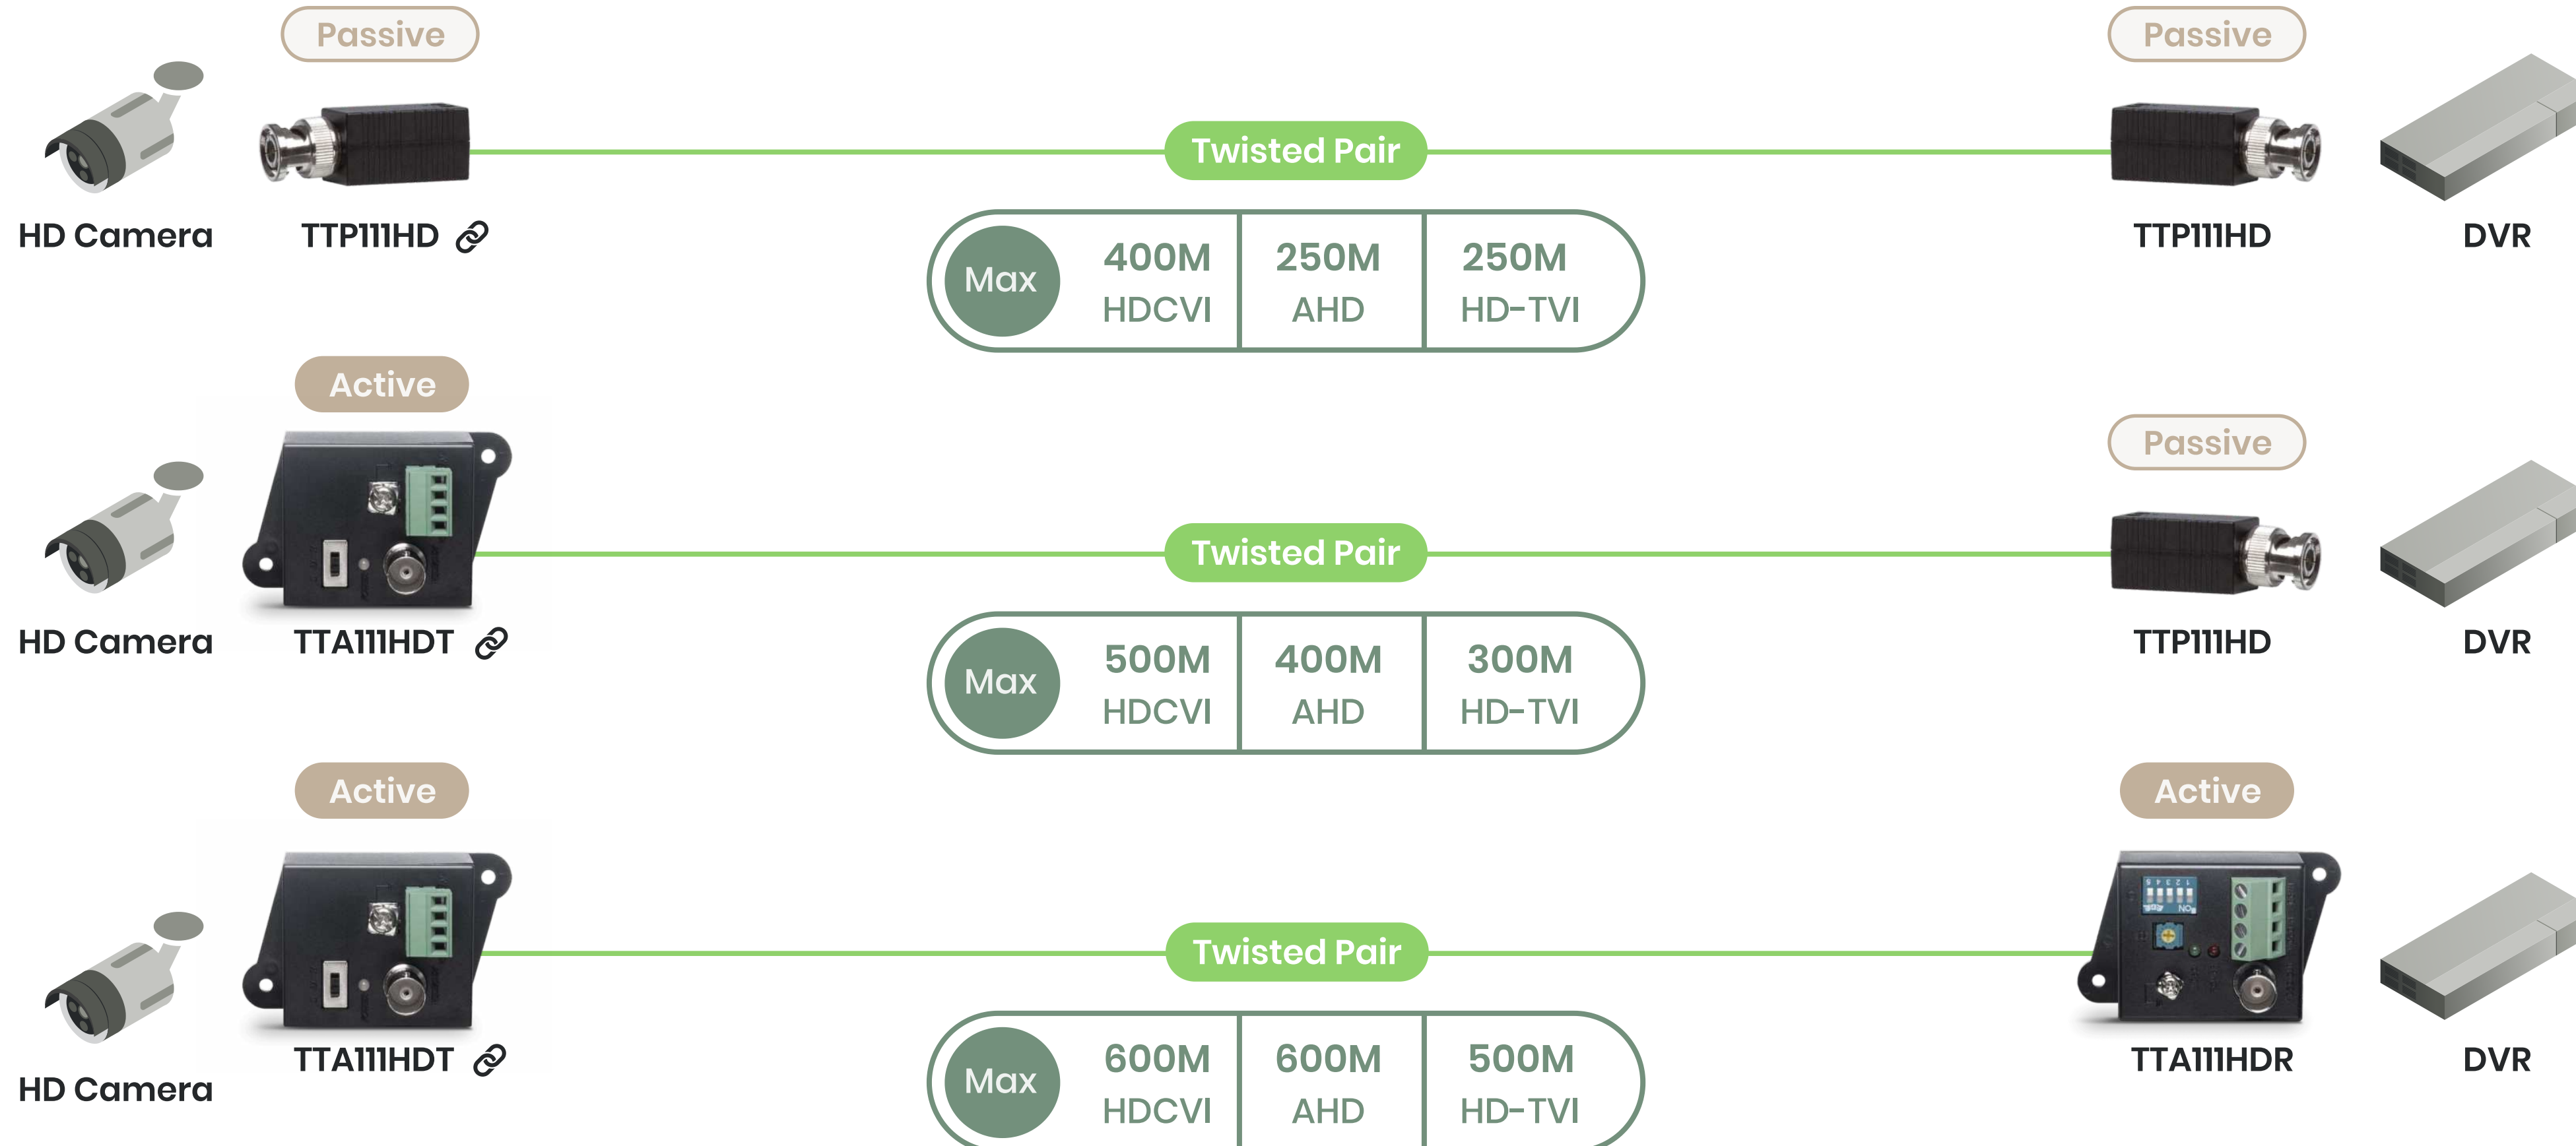

06 Surge Protectors

Tips

Press link icon can get more information.

01

HD-TVI/ AHD/ HDCVI/ CVBS Transmission

4K UTP Cabling

Coax Cabling

Video & Power

Fiber Extender

Converter

Wave Filter

Using twisted pair cable for budget saving and easy installation.

4K UTP Cabling

For budget saving and easy installation

Analog

01 - HD-TVI/ AHD/ HDCVI/ CVBS

01

HD-TVI/ AHD/ HDCVI/ CVBS Transmission

4K UTP Cabling

Coax Cabling

Video & Power

Fiber Extender

Converter

Wave Filter