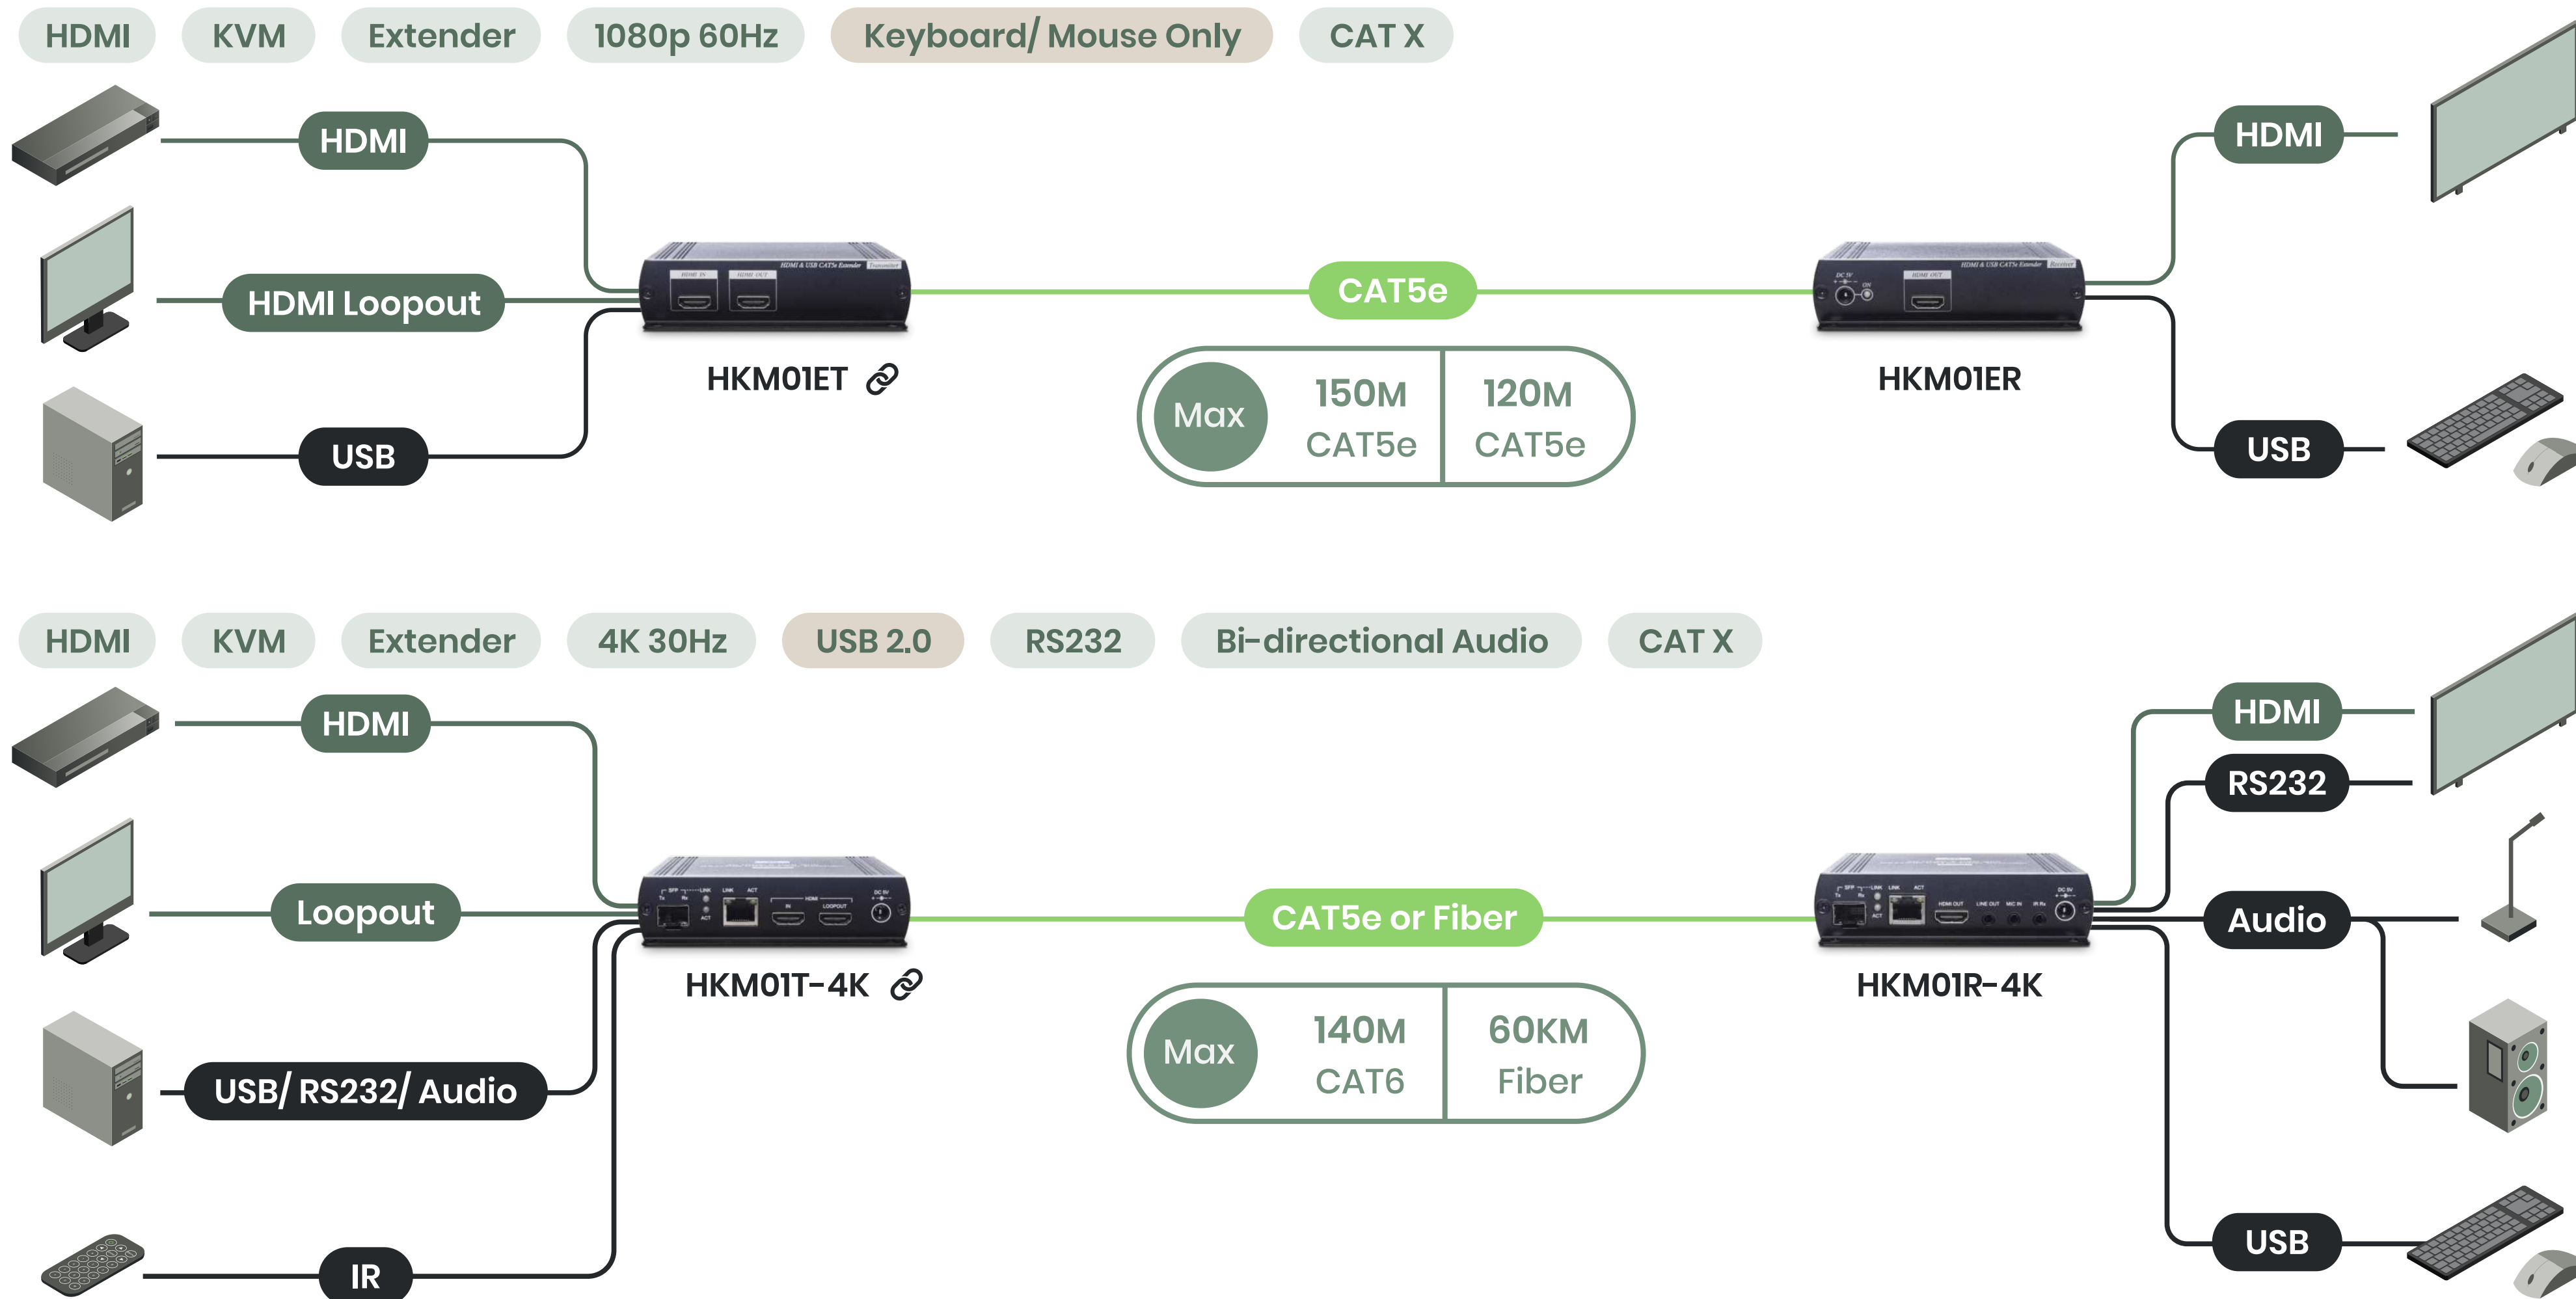

Control over IR, Front Panel, Hot Key

- 1080p
- KVM
- Mouse Roaming
- USB 2.0
- Quad View
- Seamless Switch
- IR

04 - HDMI Transmission

HDMI over CAT5e/Fiber

Using Cat5e to transmit HDMI for longer distance

04 - HDMI Transmission

Long Range HDMI over CAT5e

HDMI Extender with distributing function

Workable with IP Repeater (SR01X)

04 - HDMI Transmission

HDMI Extending Distributors – 1x4

An economical, easy-setup, distributing and extending solution

HDMI

Extender

CAT X

1 to 4 Distributor

1080p

Dongle Receiver

Stackable

04 – HDMI Transmission

HDMI KVM over CAT5e

Extending and controlling the recorder/PC at same time

04 - HDMI Transmission

HDMI over Coax Solution

Using existing coaxial cable for HDMI transmission

HDMI 1080p Extender Daisy Chain None Adapter / at Tx or Rx Coax