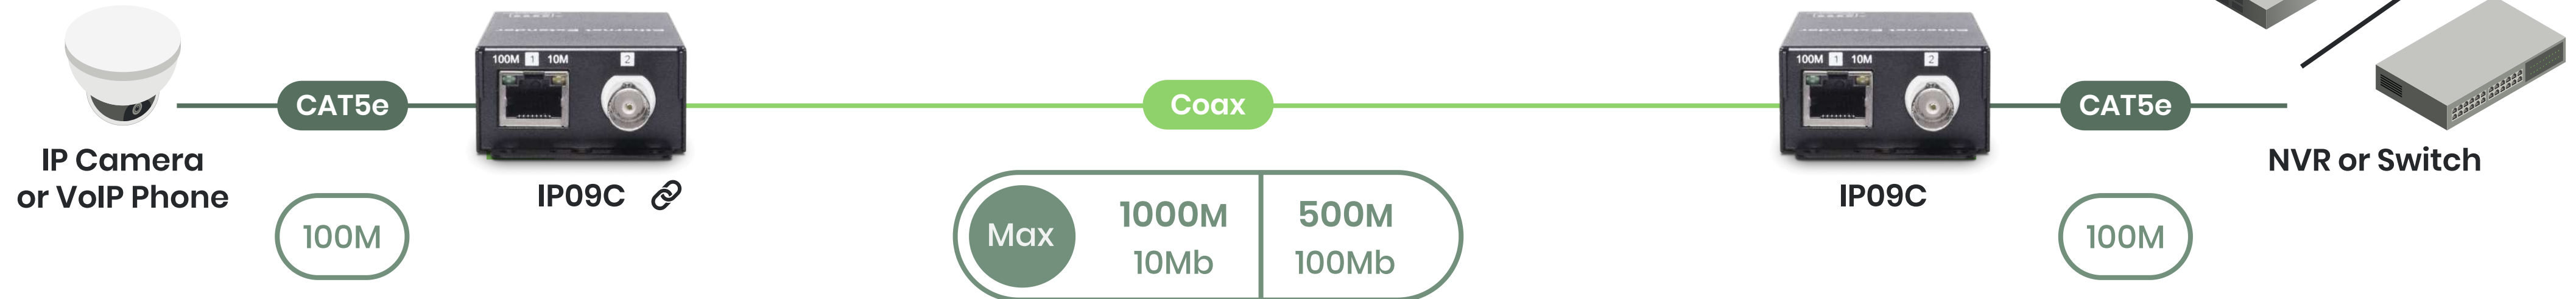

4 Cameras over 1 Ethernet Cable

PoE Extender CAT5e Long Range 4 Port af/at/bt

02 - IP/PoE Transmission

PoE Repeater

Extend your PoE signals over 100M!

02 - IP/PoE Transmission

SC&T's PoE/IP over coax series allows you to transmit digital signals using coaxial cables while providing PoE power to remote cameras, significantly reducing installation costs, time, and manpower.

IP over Fiber

Keep the existing coaxial cable while upgrading to IP/PoE setup.

IP over Coax

Using existing coax cable transmit IP signal, saving budget and time!

02 - IP/PoE Transmission

IP Extender Passive

IP Extender Active

PoE over Coax

Using existing coax cable transmit IP/PoE signal, saving budget and time!

02 - IP/PoE Transmission

02

IP/PoE Transmission

IP/PoE over CAT5e

IP/PoE over Coax

IP over Fiber

For extreme distance
and less interference

IP over Fiber

For extremely long distance, and without any interference

02 - IP/PoE Transmission

Normally a 1080p, H.265, 30fps camera would need 2Mbps, IP01F would easily work with a 24 port Giga switch.