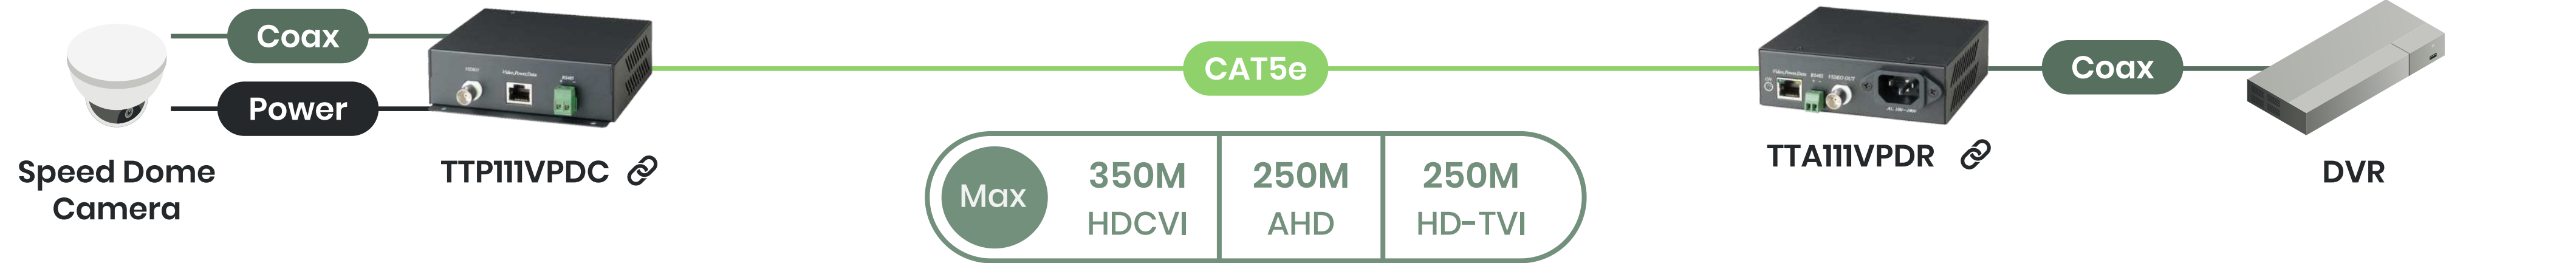

Video & Power over One Ethernet Cable

Solving the power issue for your PTZ analogue camera

For Analogue Camera that Hard to Find Power Source

01 - HD-TVI/ AHD/ HDCVI/ CVBS