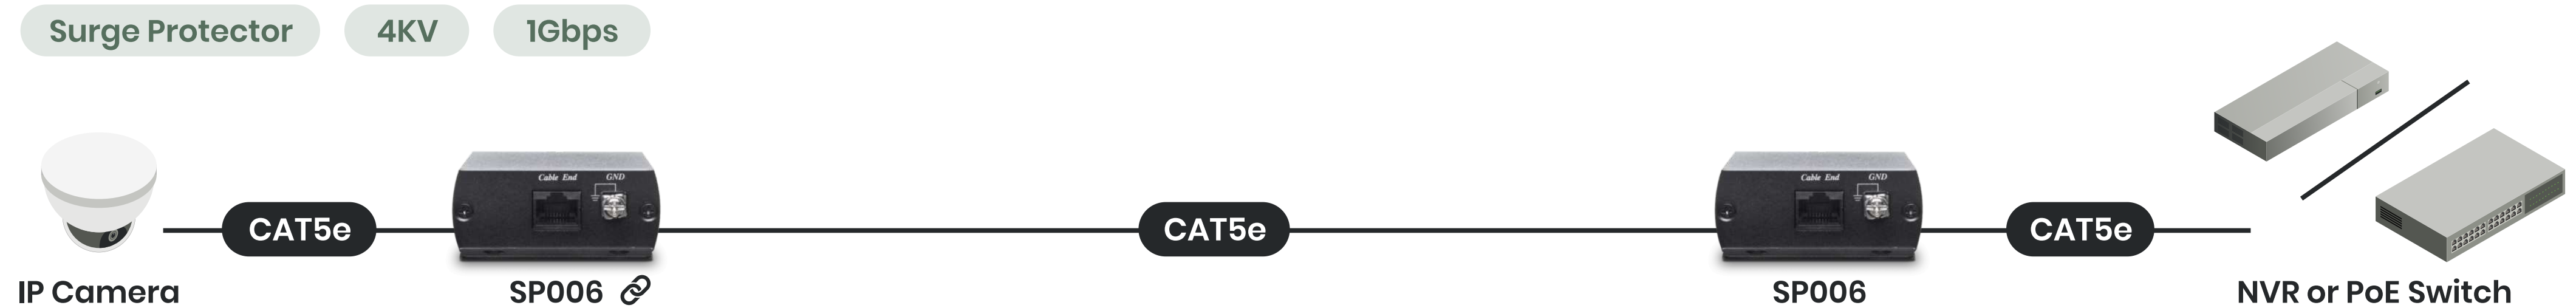

Volume Control

AA003PJA

06

Surge Protectors

HD-TVI, AHD, HDCVI, CVBS

IP/PoE Device Power Device

HD-TVI, AHD, HDCVI, CVBS Surge Protector

Protector your outdoor HD cameras, outdoor chassis or electronics in IDC

Surge Protector

1 Channel

*Small enough to fit in your camera housing

Surge Protector

1 Channels

16 Channels

06

Surge Protectors

HD-TVI, AHD, HDCVI, CVBS

IP/PoE Device Power Device

IP Device Surge Protector

Different kinds of Bandwidth for different needs.

PoE Device Surge Protector

PoE af/at/bt, 100Mbps/1Gbps, large scale for IDC surge protectors available