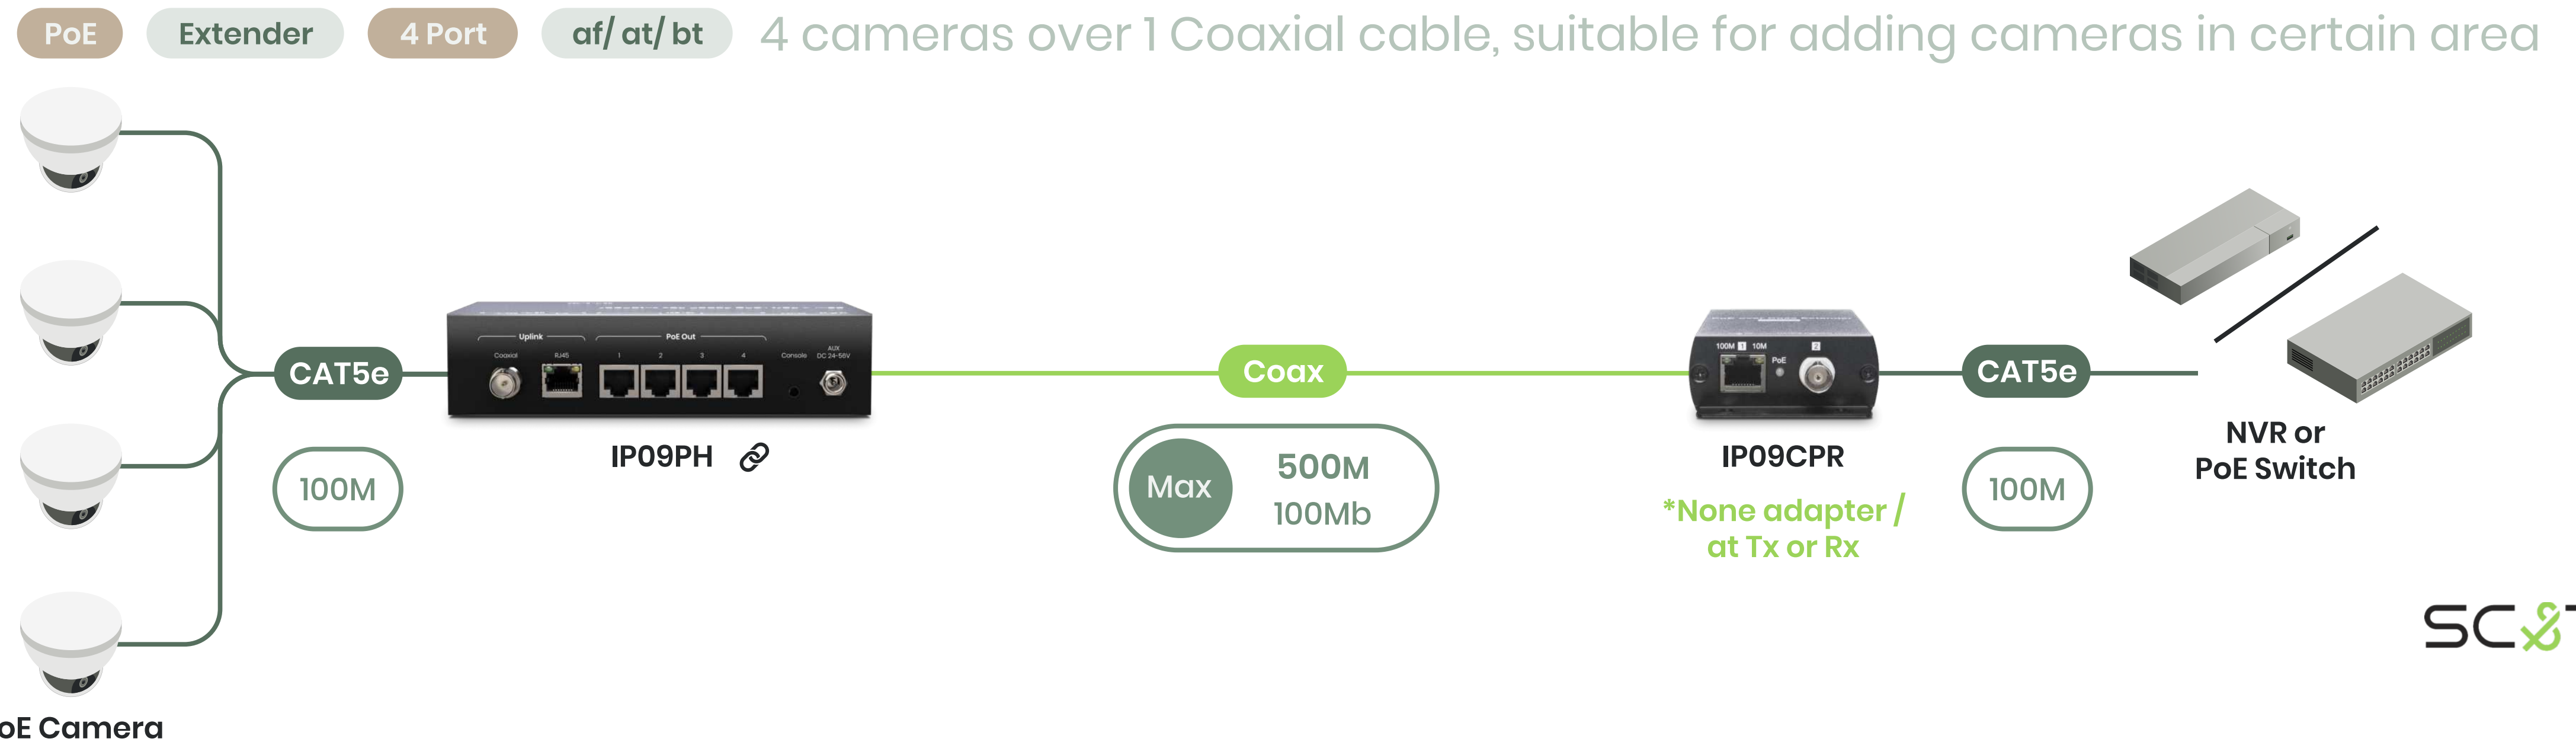

4 Cameras over 1 Ethernet Cable

PoE Extender CAT5e Long Range 4 Port af/at/bt

02 - IP/PoE Transmission

PoE Repeater

Extend your PoE signals over 100M!

02 - IP/PoE Transmission

SC&T's PoE/IP over coax series allows you to transmit digital signals using coaxial cables while providing PoE power to remote cameras, significantly reducing installation costs, time, and manpower.

IP over Fiber

Keep the existing coaxial cable while upgrading to IP/PoE setup.

IP over Coax

Using existing coax cable transmit IP signal, saving budget and time!

02 - IP/PoE Transmission

IP Extender Passive

IP Extender Active

PoE over Coax

Using existing coax cable transmit IP/PoE signal, saving budget and time!

02 - IP/PoE Transmission

02

IP/PoE Transmission

IP/PoE over CAT5e

IP/PoE over Coax

IP over Fiber

For extreme distance
and less interference

IP over Fiber

For extremely long distance, and without any interference

02 - IP/PoE Transmission

Normally a 1080p, H.265, 30fps camera would need 2Mbps, IP01F would easily work with a 24 port Giga switch.