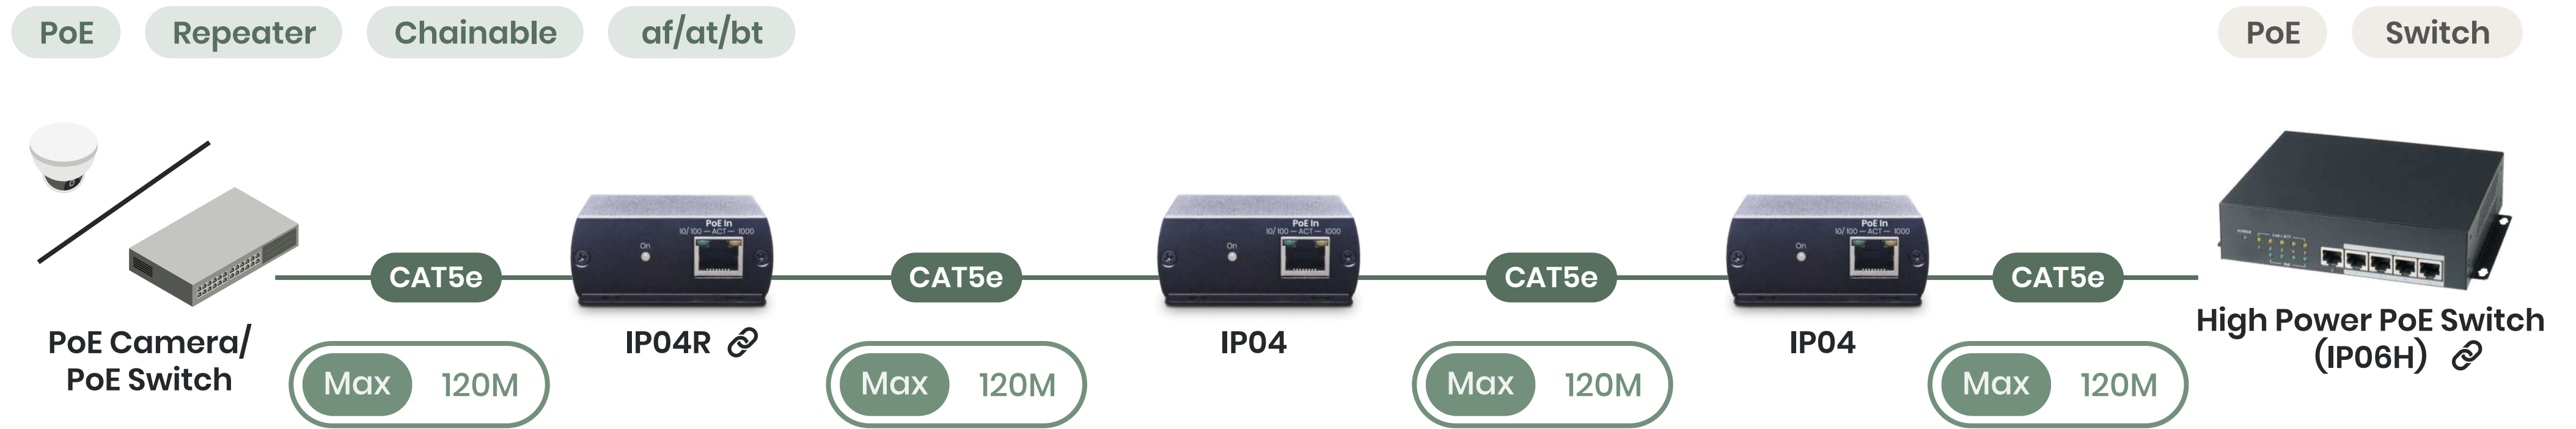

IP over Fiber

Easily over 100M,
more flexible for projects

IP Extender & Repeater

Extend your IP signals over 100M!

Also Work with Other IP Devices

02 - IP/PoE Transmission

PoE Extender

Extend your PoE signals over 100M!

4 Cameras over 1 Ethernet Cable

PoE Extender CAT5e Long Range 4 Port af/at/bt

02 - IP/PoE Transmission

PoE Repeater

Extend your PoE signals over 100M!

02 - IP/PoE Transmission

SC&T's PoE/IP over coax series allows you to transmit digital signals using coaxial cables while providing PoE power to remote cameras, significantly reducing installation costs, time, and manpower.

Our PoE/IP over coax series is widely used in government projects around the world, installed in areas such as intersections, factories, and military sites.

02

IP/PoE Transmission

IP/PoE over CAT5e

IP/PoE over Coax

IP over Fiber

Keep the existing coaxial cable while upgrading to IP/PoE setup.

IP over Coax

Using existing coax cable transmit IP signal, saving budget and time!

02 - IP/PoE Transmission

IP Extender Passive