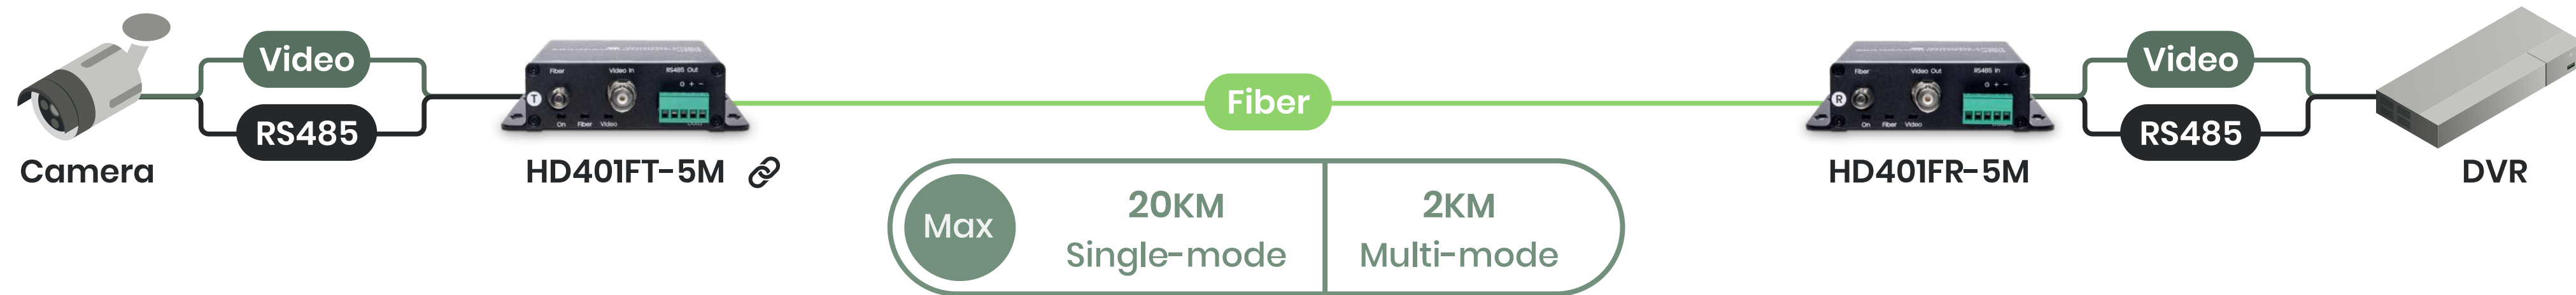

Converter

Wave Filter

For extremely long distance.

Fiber Extender

For extremely long distance

Analog

Extender Fiber Video & RS485 5MP (2560x1960)

8 cameras over One Fiber Cable! 4/8 Port Available

4 Cameras over 1 Ethernet Cable

PoE Extender CAT5e Long Range 4 Port af/at/bt

02 - IP/PoE Transmission

PoE Repeater

Extend your PoE signals over 100M!

02 - IP/PoE Transmission

SC&T's PoE/IP over coax series allows you to transmit digital signals using coaxial cables while providing PoE power to remote cameras, significantly reducing installation costs, time, and manpower.