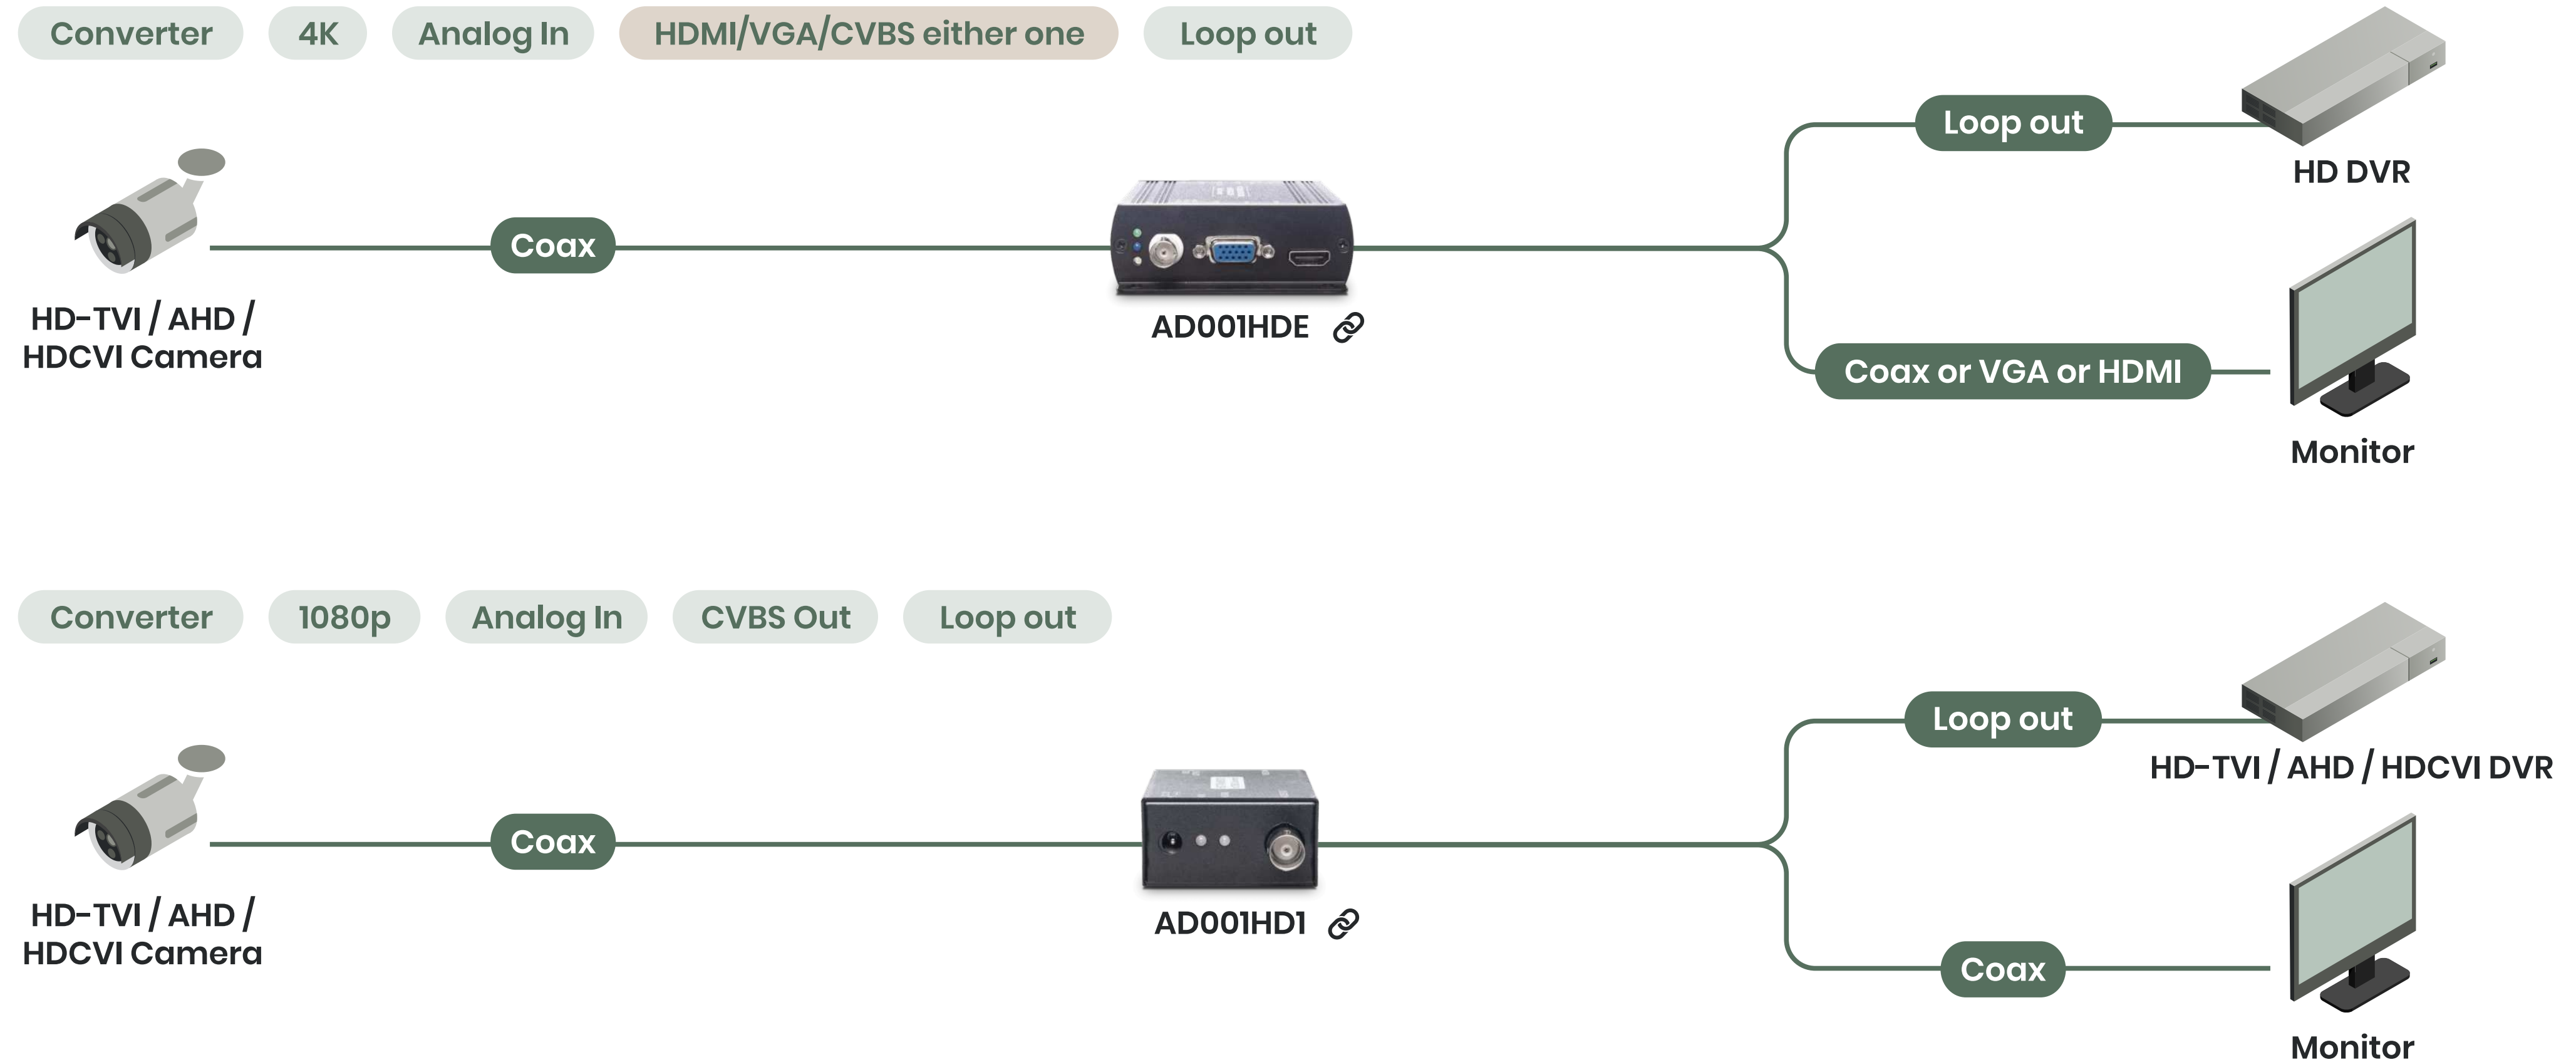

Wave Filter

Showing analogue footage on different monitors, without a DVR!

Multi-function Converter

Converting analogue footage on multiple monitors, without interrupting your DVR setup!

01 - HD-TVI/ AHD/ HDCVI/ CVBS

Converter

Converting analogue footage on certain monitor, while still looping to DVR!

Signal Converting

01 - HD-TVI / AHD / HDCVI / CVBS

01

HD-TVI/ AHD/ HDCVI/ CVBS Transmission

4K UTP Cabling

Coax Cabling

Video & Power

Fiber Extender

Converter

Wave Filter

Eliminates annoying interferences

Wave Filter/ Isolator

Eliminates interference for a better video quality!

For Video

4 Cameras over 1 Ethernet Cable

PoE Extender CAT5e Long Range 4 Port af/at/bt

02 - IP/PoE Transmission

PoE Repeater

Extend your PoE signals over 100M!

02 - IP/PoE Transmission

SC&T's PoE/IP over coax series allows you to transmit digital signals using coaxial cables while providing PoE power to remote cameras, significantly reducing installation costs, time, and manpower.