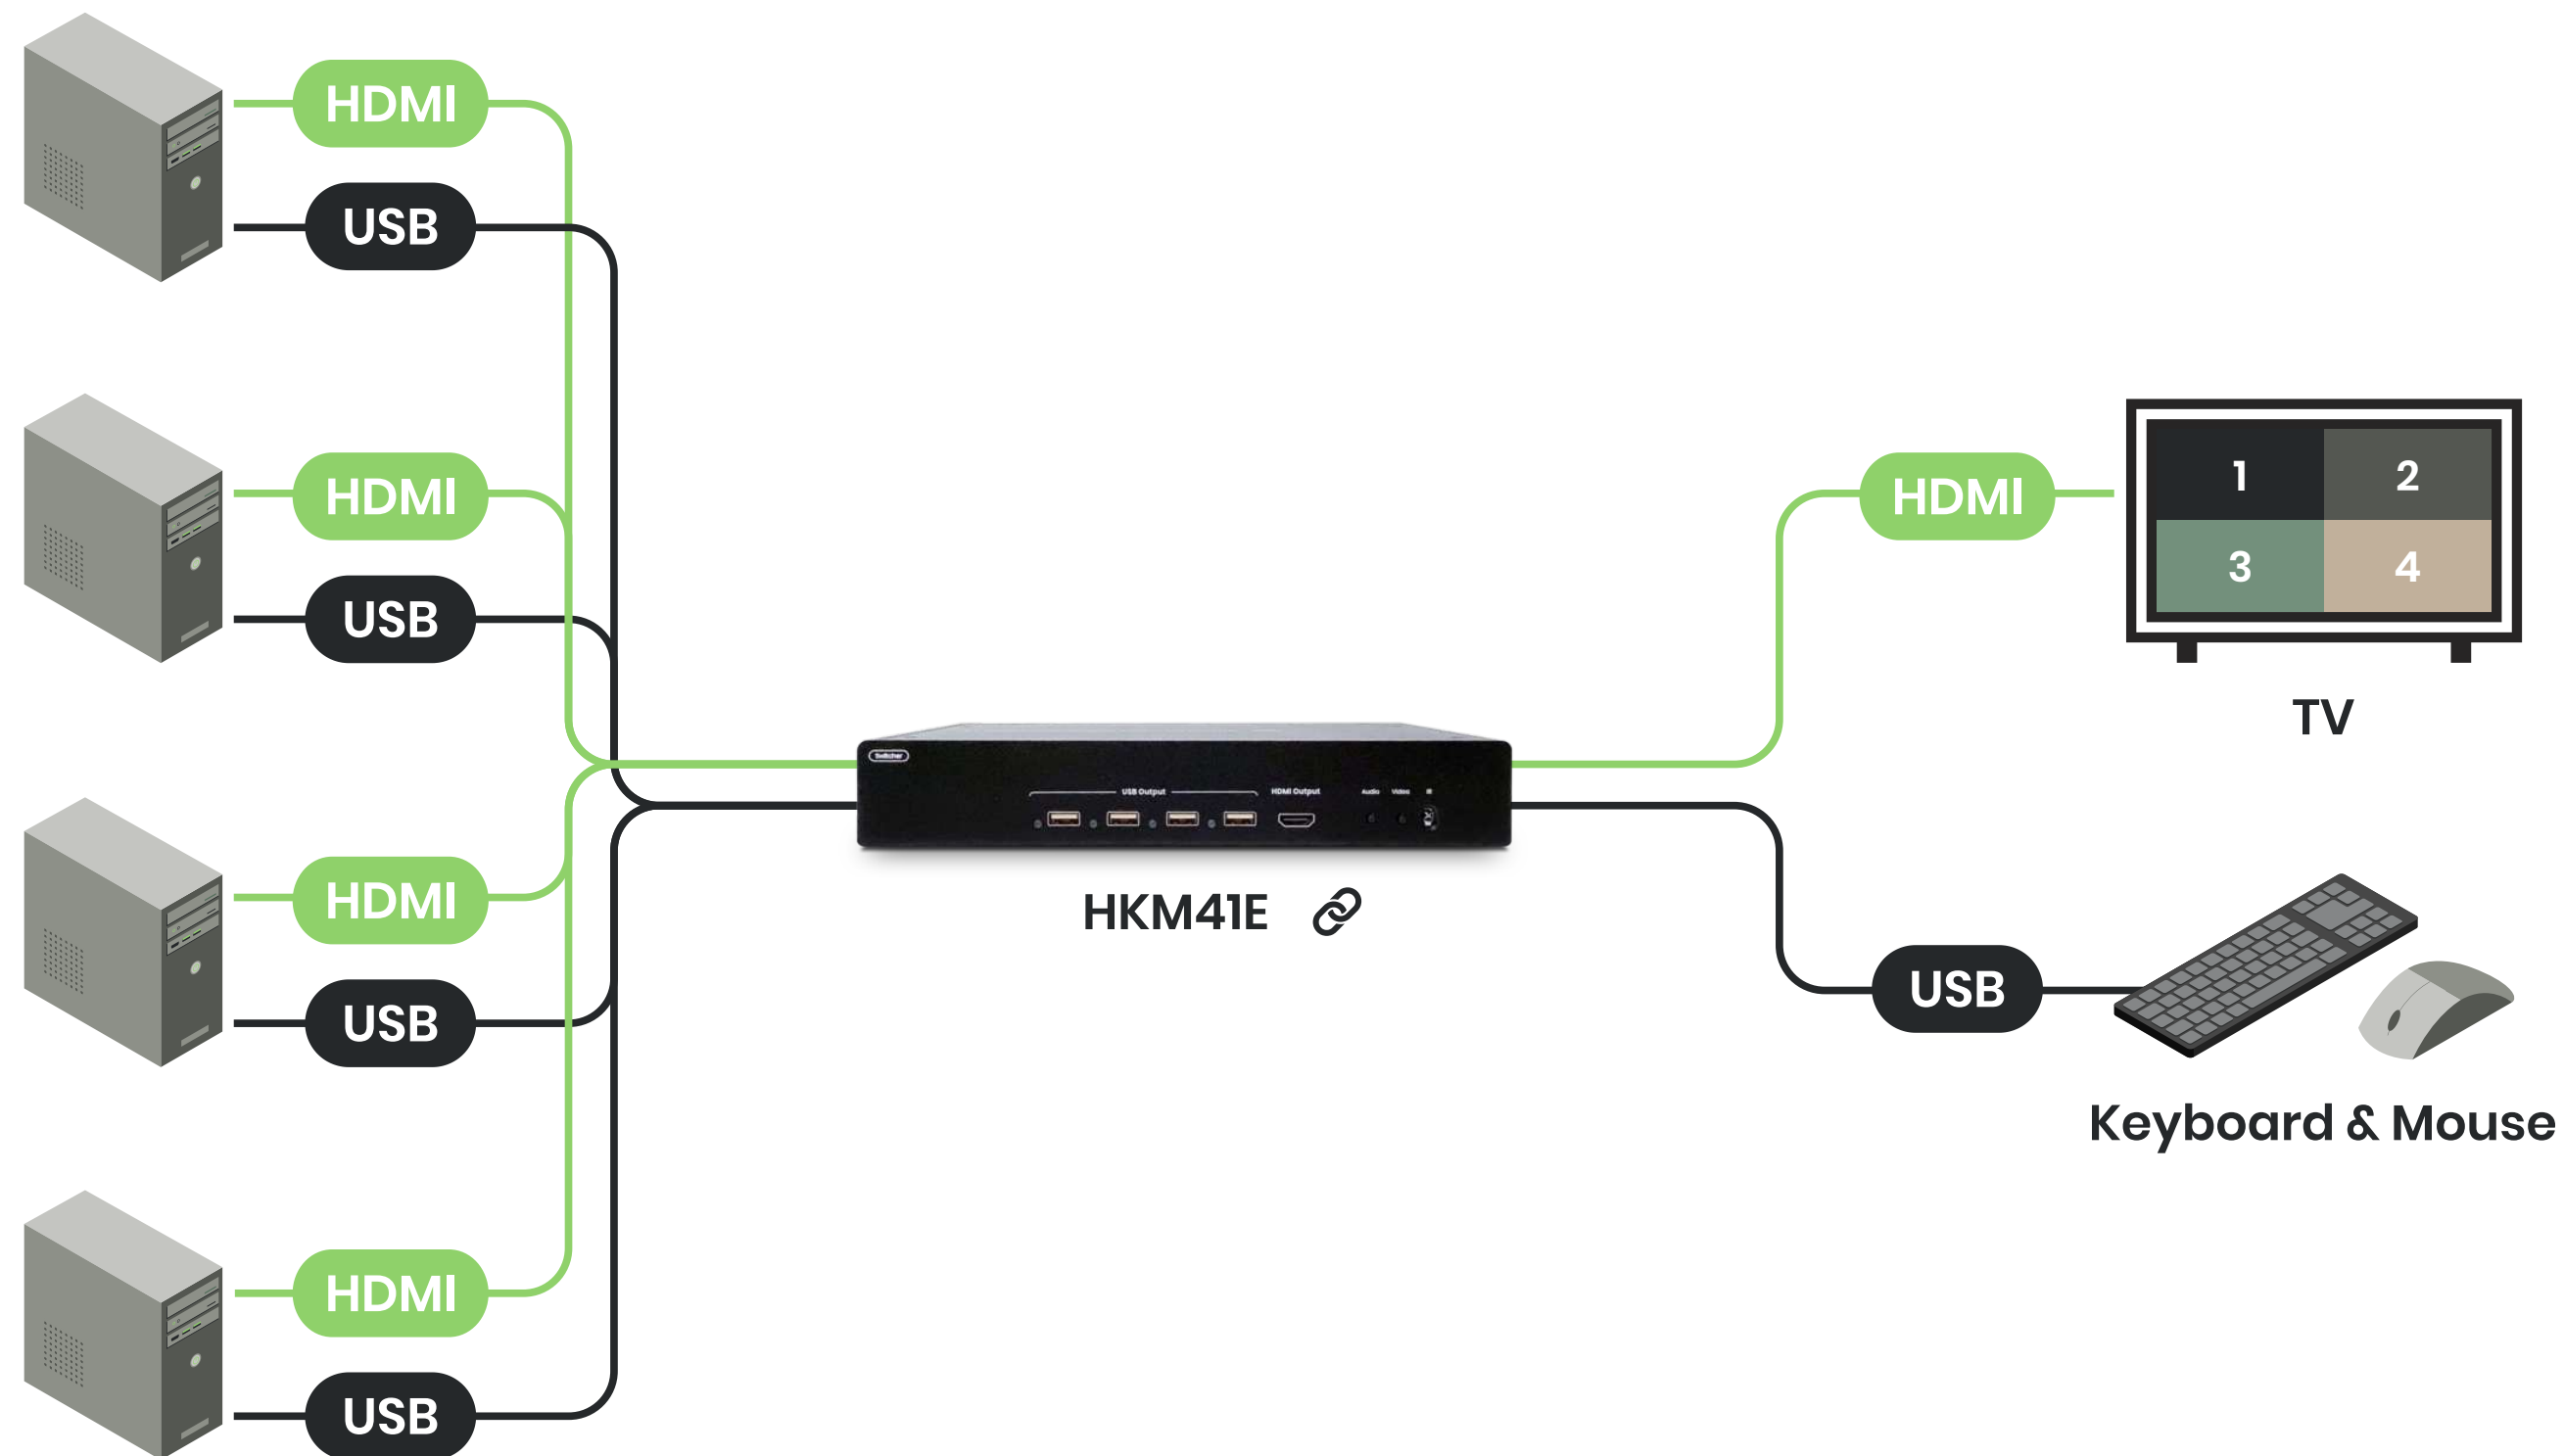

HDMI

EDID Management

HD04-4K6G [🔗](#)

1x10

1 to 10 Distributor

HDMI

EDID Management

HD10-4K6G [🔗](#)

HDMI Multiview Switcher

Quad-view switcher allow user monitoring 4 devices at same time

04 - HDMI Transmission

- 1080p
- Quad View
- Seamless Switch
- Auto Switching

HDMI Multiview KVM Switcher

Quad-view KVM switcher allow user monitoring and controlling 4 devices at same time

Control over IR, Front Panel, Hot Key

- 1080p
- KVM
- Mouse Roaming
- USB 2.0
- Quad View
- Seamless Switch
- IR

04 - HDMI Transmission

HDMI over CAT5e/Fiber

Using Cat5e to transmit HDMI for longer distance

04 - HDMI Transmission

Long Range HDMI over CAT5e

HDMI Extender with distributing function

Workable with IP Repeater (SR01X)

04 - HDMI Transmission

HDMI Extending Distributors – 1x4

An economical, easy-setup, distributing and extending solution