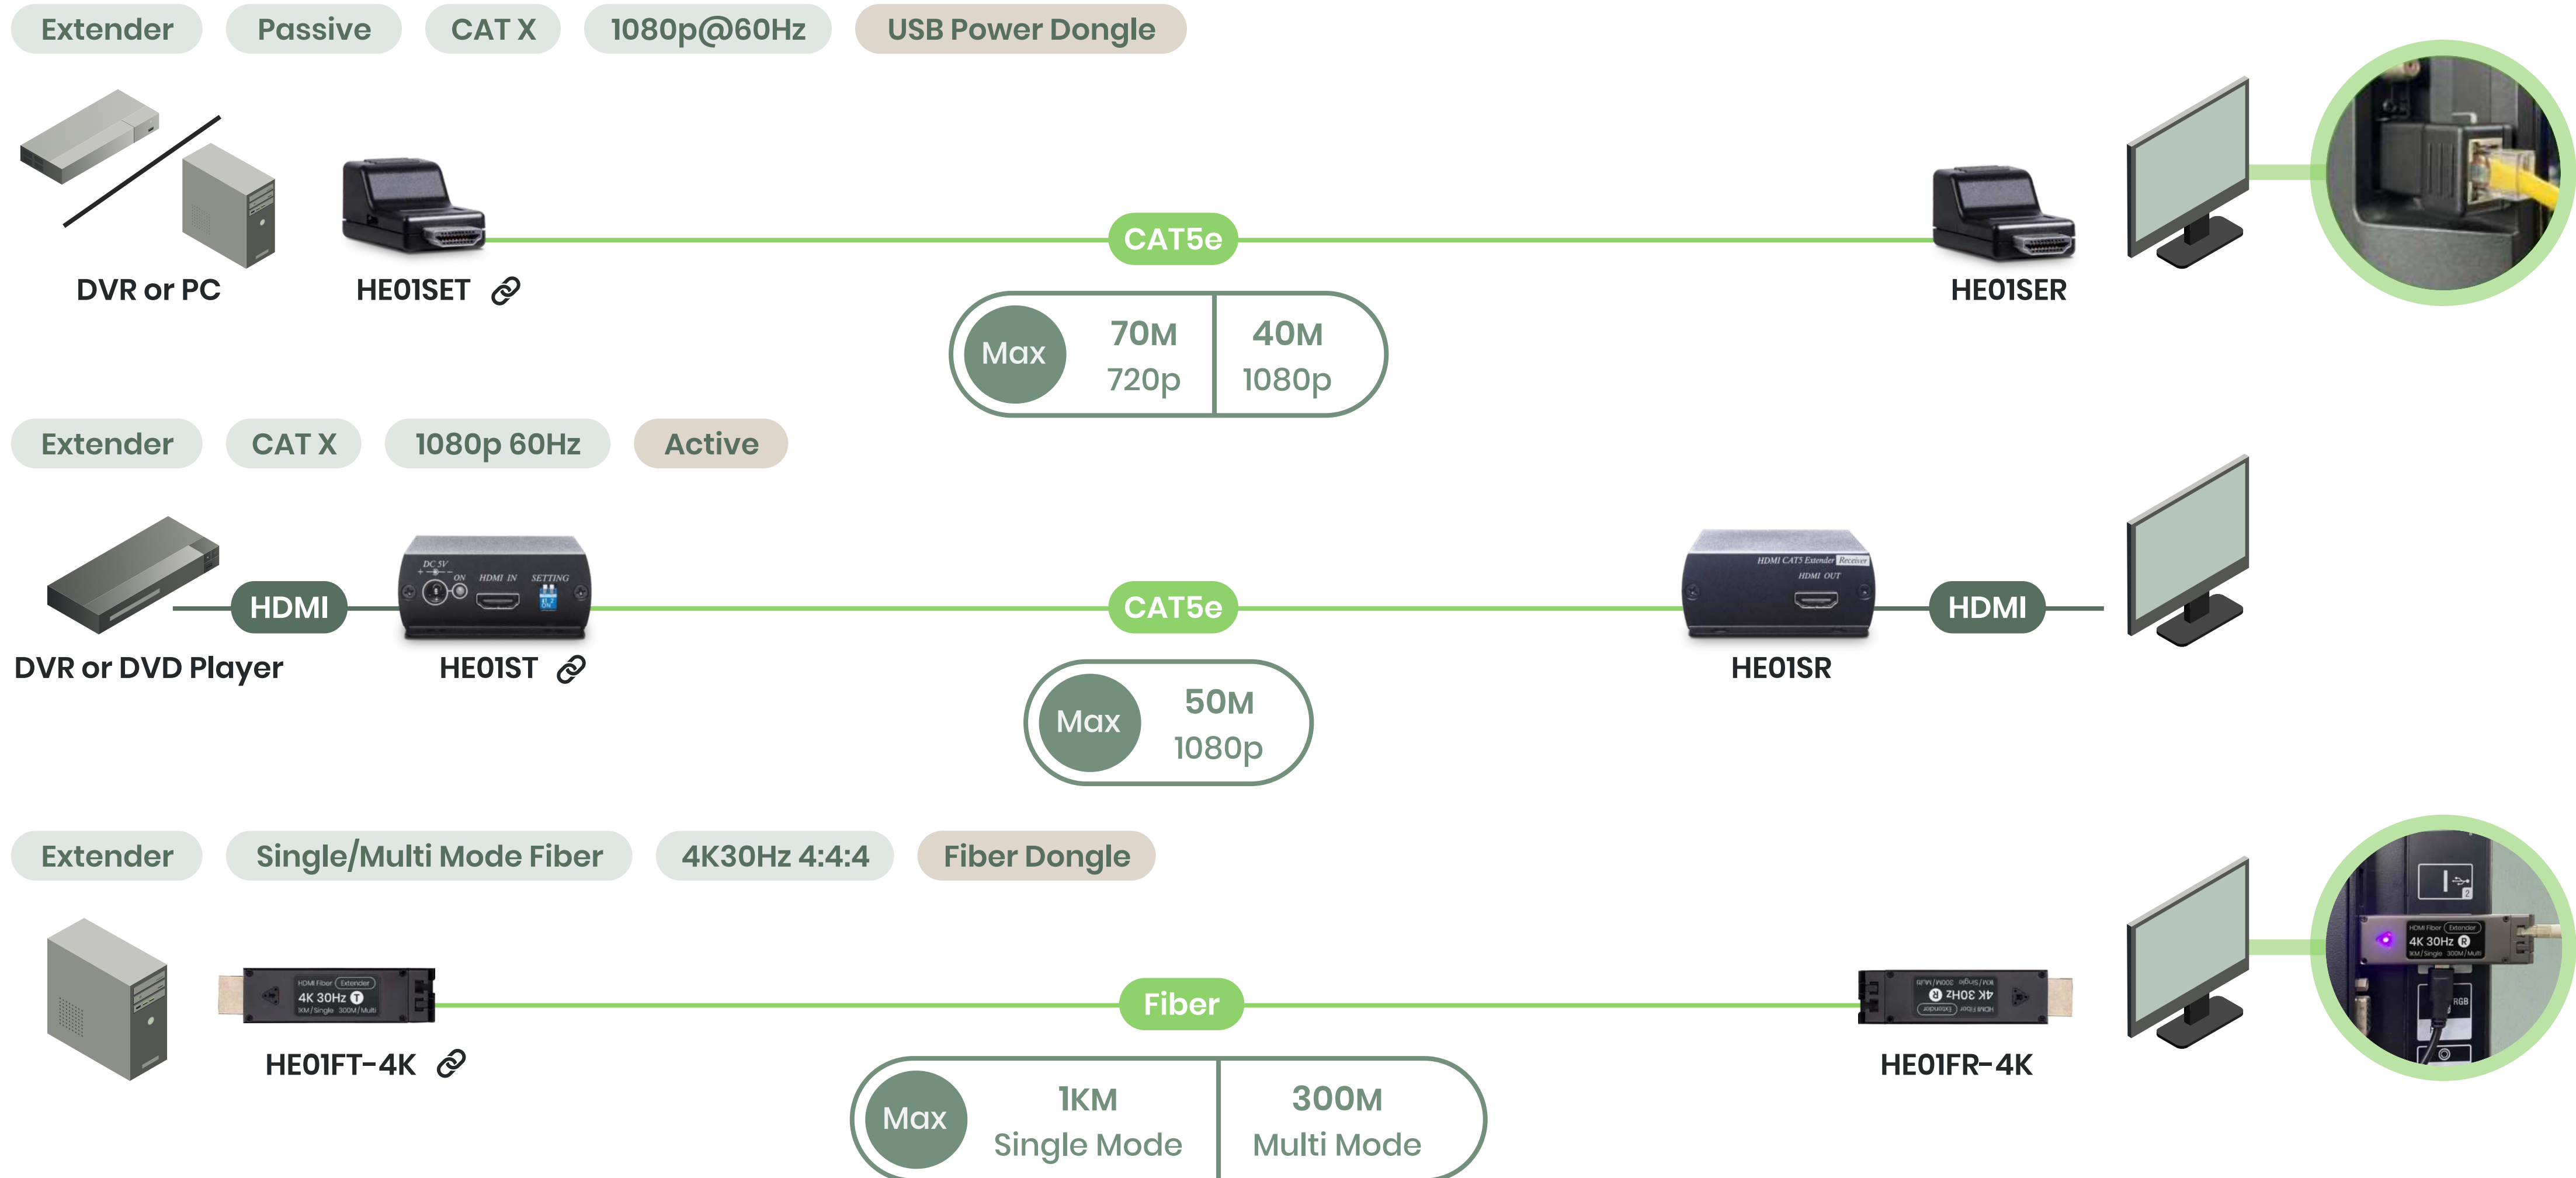

HDMI

EDID Management

HD04-4K6G [🔗](#)

1x10

1 to 10 Distributor

HDMI

EDID Management

HD10-4K6G [🔗](#)

HDMI Multiview Switcher

Quad-view switcher allow user monitoring 4 devices at same time

04 - HDMI Transmission

- 1080p
- Quad View
- Seamless Switch
- Auto Switching

HDMI Multiview KVM Switcher

Quad-view KVM switcher allow user monitoring and controlling 4 devices at same time

Control over IR, Front Panel, Hot Key

- 1080p
- KVM
- Mouse Roaming
- USB 2.0
- Quad View
- Seamless Switch
- IR

04 - HDMI Transmission

HDMI over CAT5e/Fiber

Using Cat5e to transmit HDMI for longer distance

04 - HDMI Transmission

Long Range HDMI over CAT5e

HDMI Extender with distributing function

Workable with IP Repeater (SR01X)

04 - HDMI Transmission

HDMI Extending Distributors – 1x4

An economical, easy-setup, distributing and extending solution