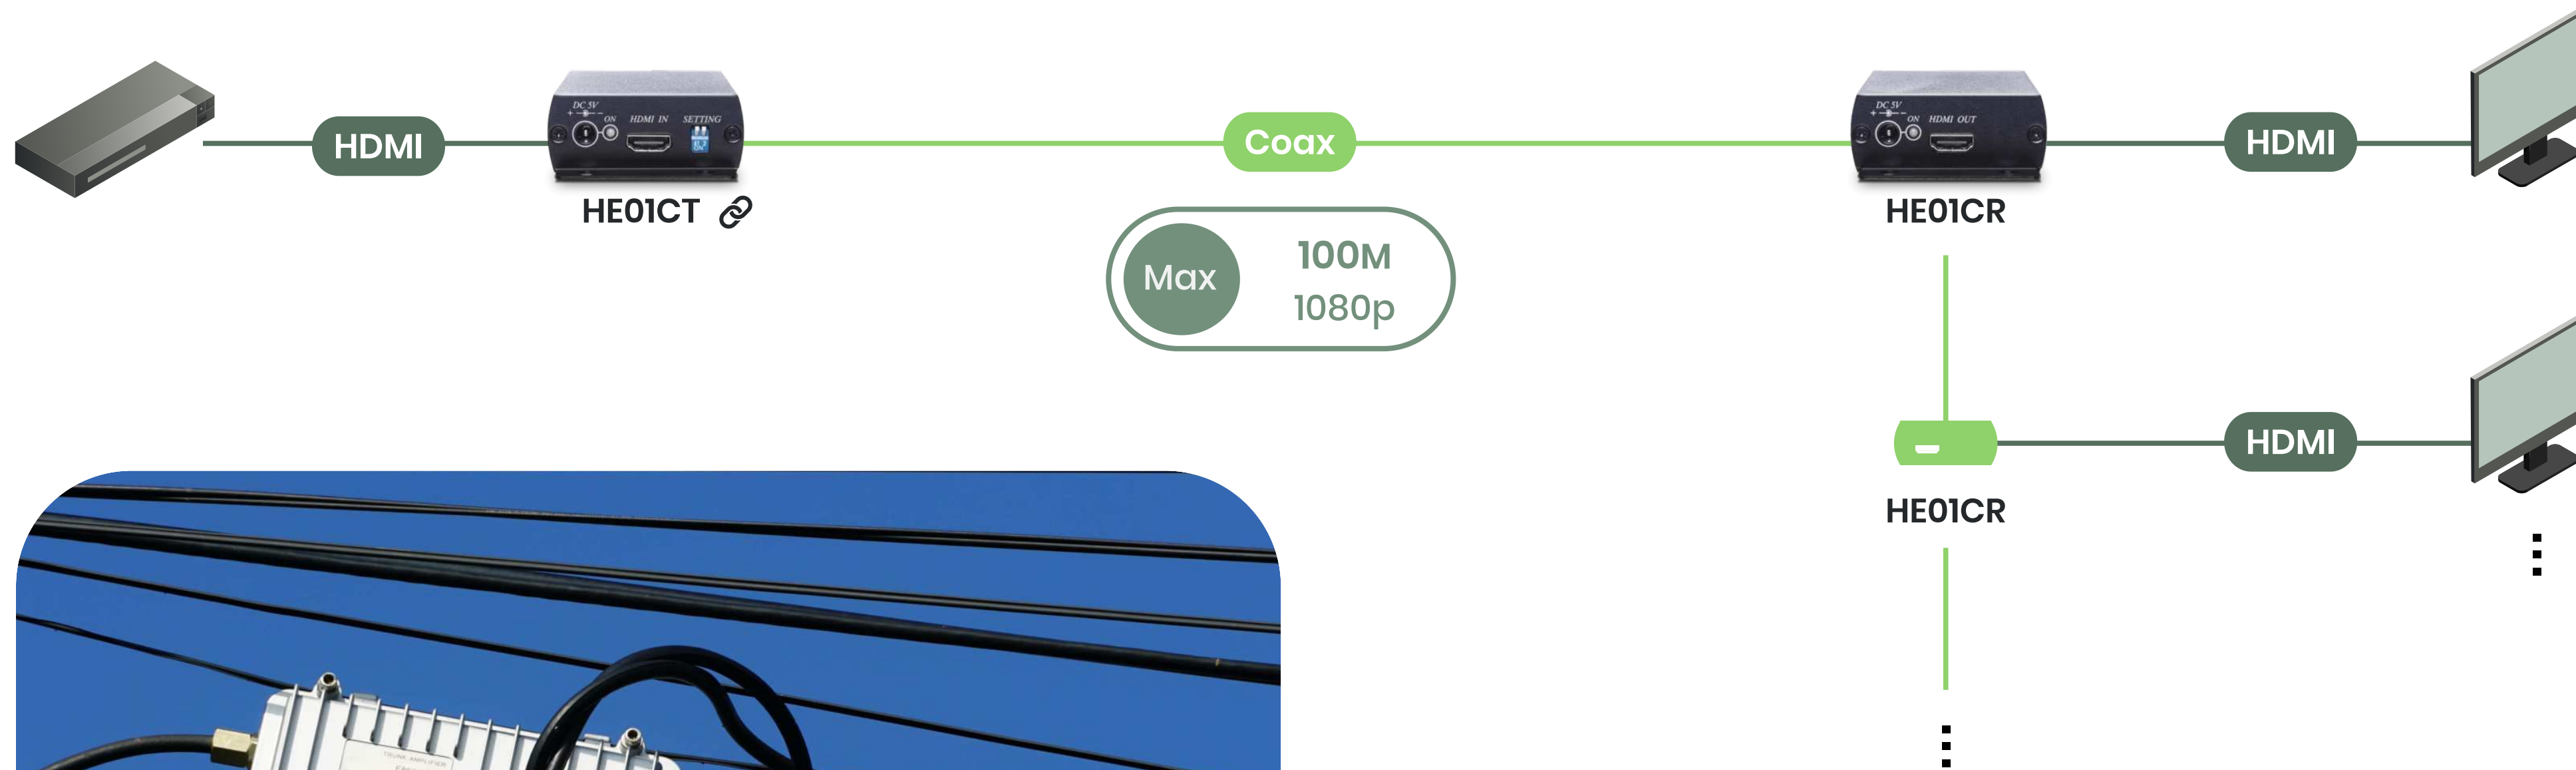

HDMI KVM over CAT5e

Extending and controlling the recorder/PC at same time

04 - HDMI Transmission

HDMI over Coax Solution

Using existing coaxial cable for HDMI transmission

HDMI 1080p Extender Daisy Chain None Adapter / at Tx or Rx Coax

04 - HDMI Transmission

05

VGA/USB/Data Transmission

We're a 20-year company,
we also have tools for this and previous generations.

VGA Converter

Convert the VGA signal to a composite signal with loopout to show the original video