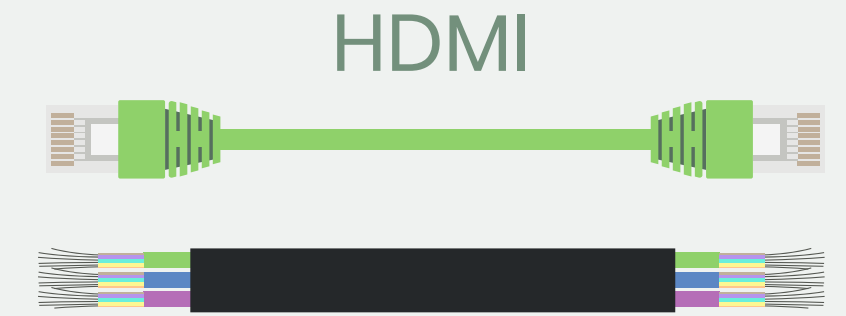

HDMI Multiview Switcher

Quad-view switcher allow user monitoring 4 devices at same time

04 - HDMI Transmission

- 1080p
- Quad View
- Seamless Switch
- Auto Switching

HDMI Multiview KVM Switcher

Quad-view KVM switcher allow user monitoring and controlling 4 devices at same time

Control over IR, Front Panel, Hot Key

- 1080p
- KVM
- Mouse Roaming
- USB 2.0
- Quad View
- Seamless Switch
- IR

04 - HDMI Transmission

HDMI over CAT5e/Fiber

Using Cat5e to transmit HDMI for longer distance

04 - HDMI Transmission

Long Range HDMI over CAT5e

HDMI Extender with distributing function

Workable with IP Repeater (SR01X)

04 - HDMI Transmission

HDMI Extending Distributors – 1x4

An economical, easy-setup, distributing and extending solution