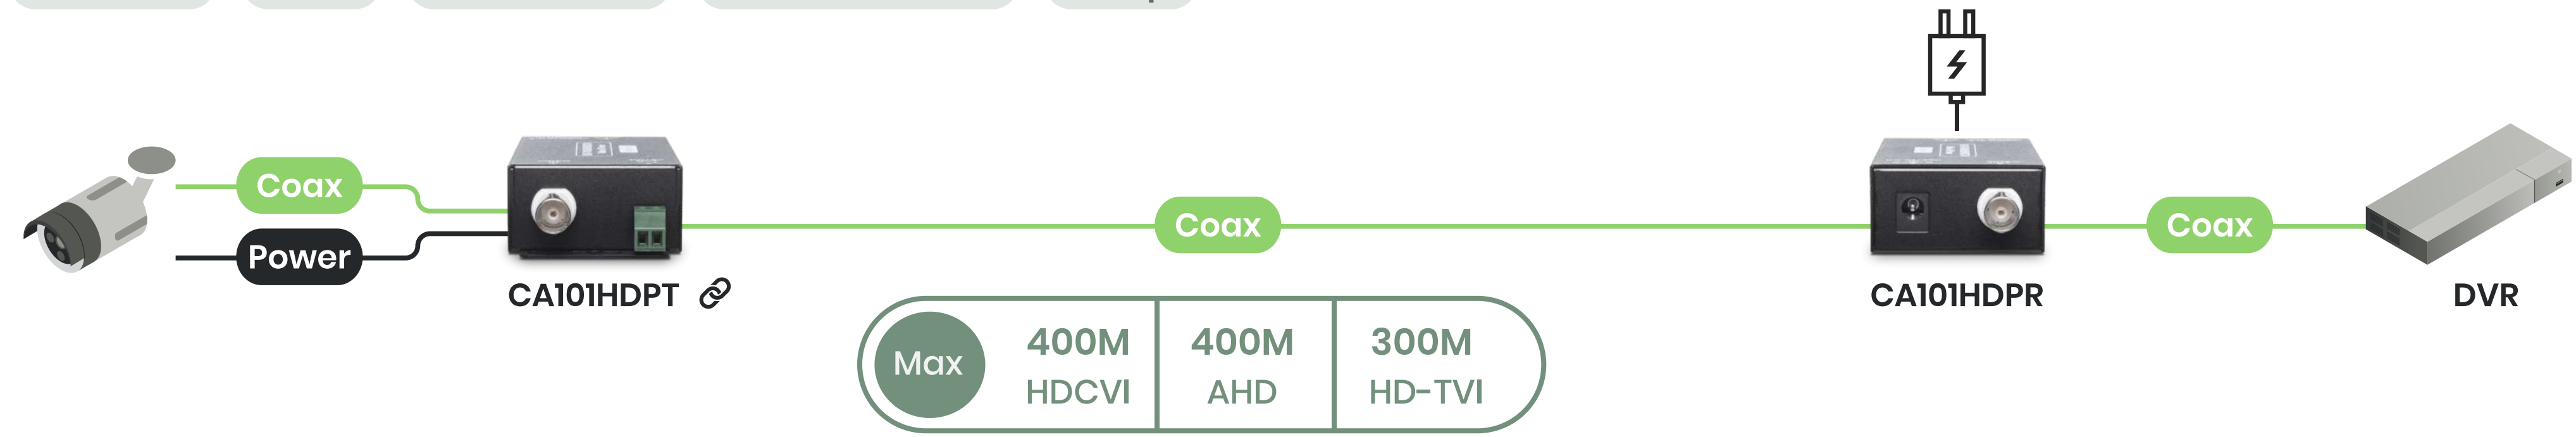

Video & Power over Coaxial

Solving the power issue for your analogue camera

For Analogue Camera that Hard to Find Power Source

Extender   Coax   Video/Power   DC 24V/ DC 40V   1080p

01 - HD-TVI/ AHD/ HDCVI/ CVBS