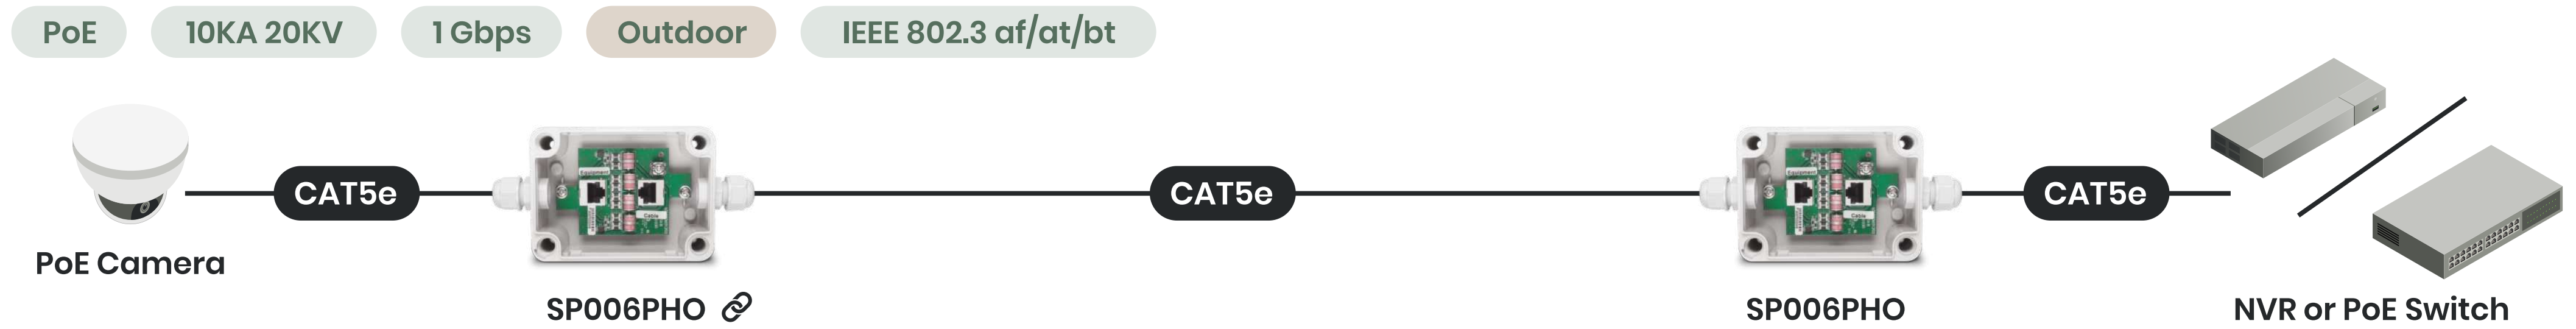

PoE 10KA 10KV 100 Mbps IEEE 802.3 af/at

PoE 10KA 20KV 1 Gbps IEEE 802.3 af/at/bt

PoE 10KA 10KV 1 Gbps 1 Channel 16 Channel IEEE 802.3 af 1U Rack

SP016P in 1U Rack

06 - Surge Protectors

PoE Device Surge Protector

PoE af/at/bt, 100Mbps/1Gbps, large scale for IDC surge protectors available

PoE 20kA 10Gbps IEEE 802.3 af/at/bt

06 - Surge Protectors

SP016P in IU Rack

PoE Device Surge Protector

Outdoor surge protector with IP66 water proof housing

06 - Surge Protectors

PoE Surge Protector Application

06 - Surge Protectors

06

Surge Protectors

HD-TVI, AHD, HDCVI, CVBS

IP/PoE Device

Power Device