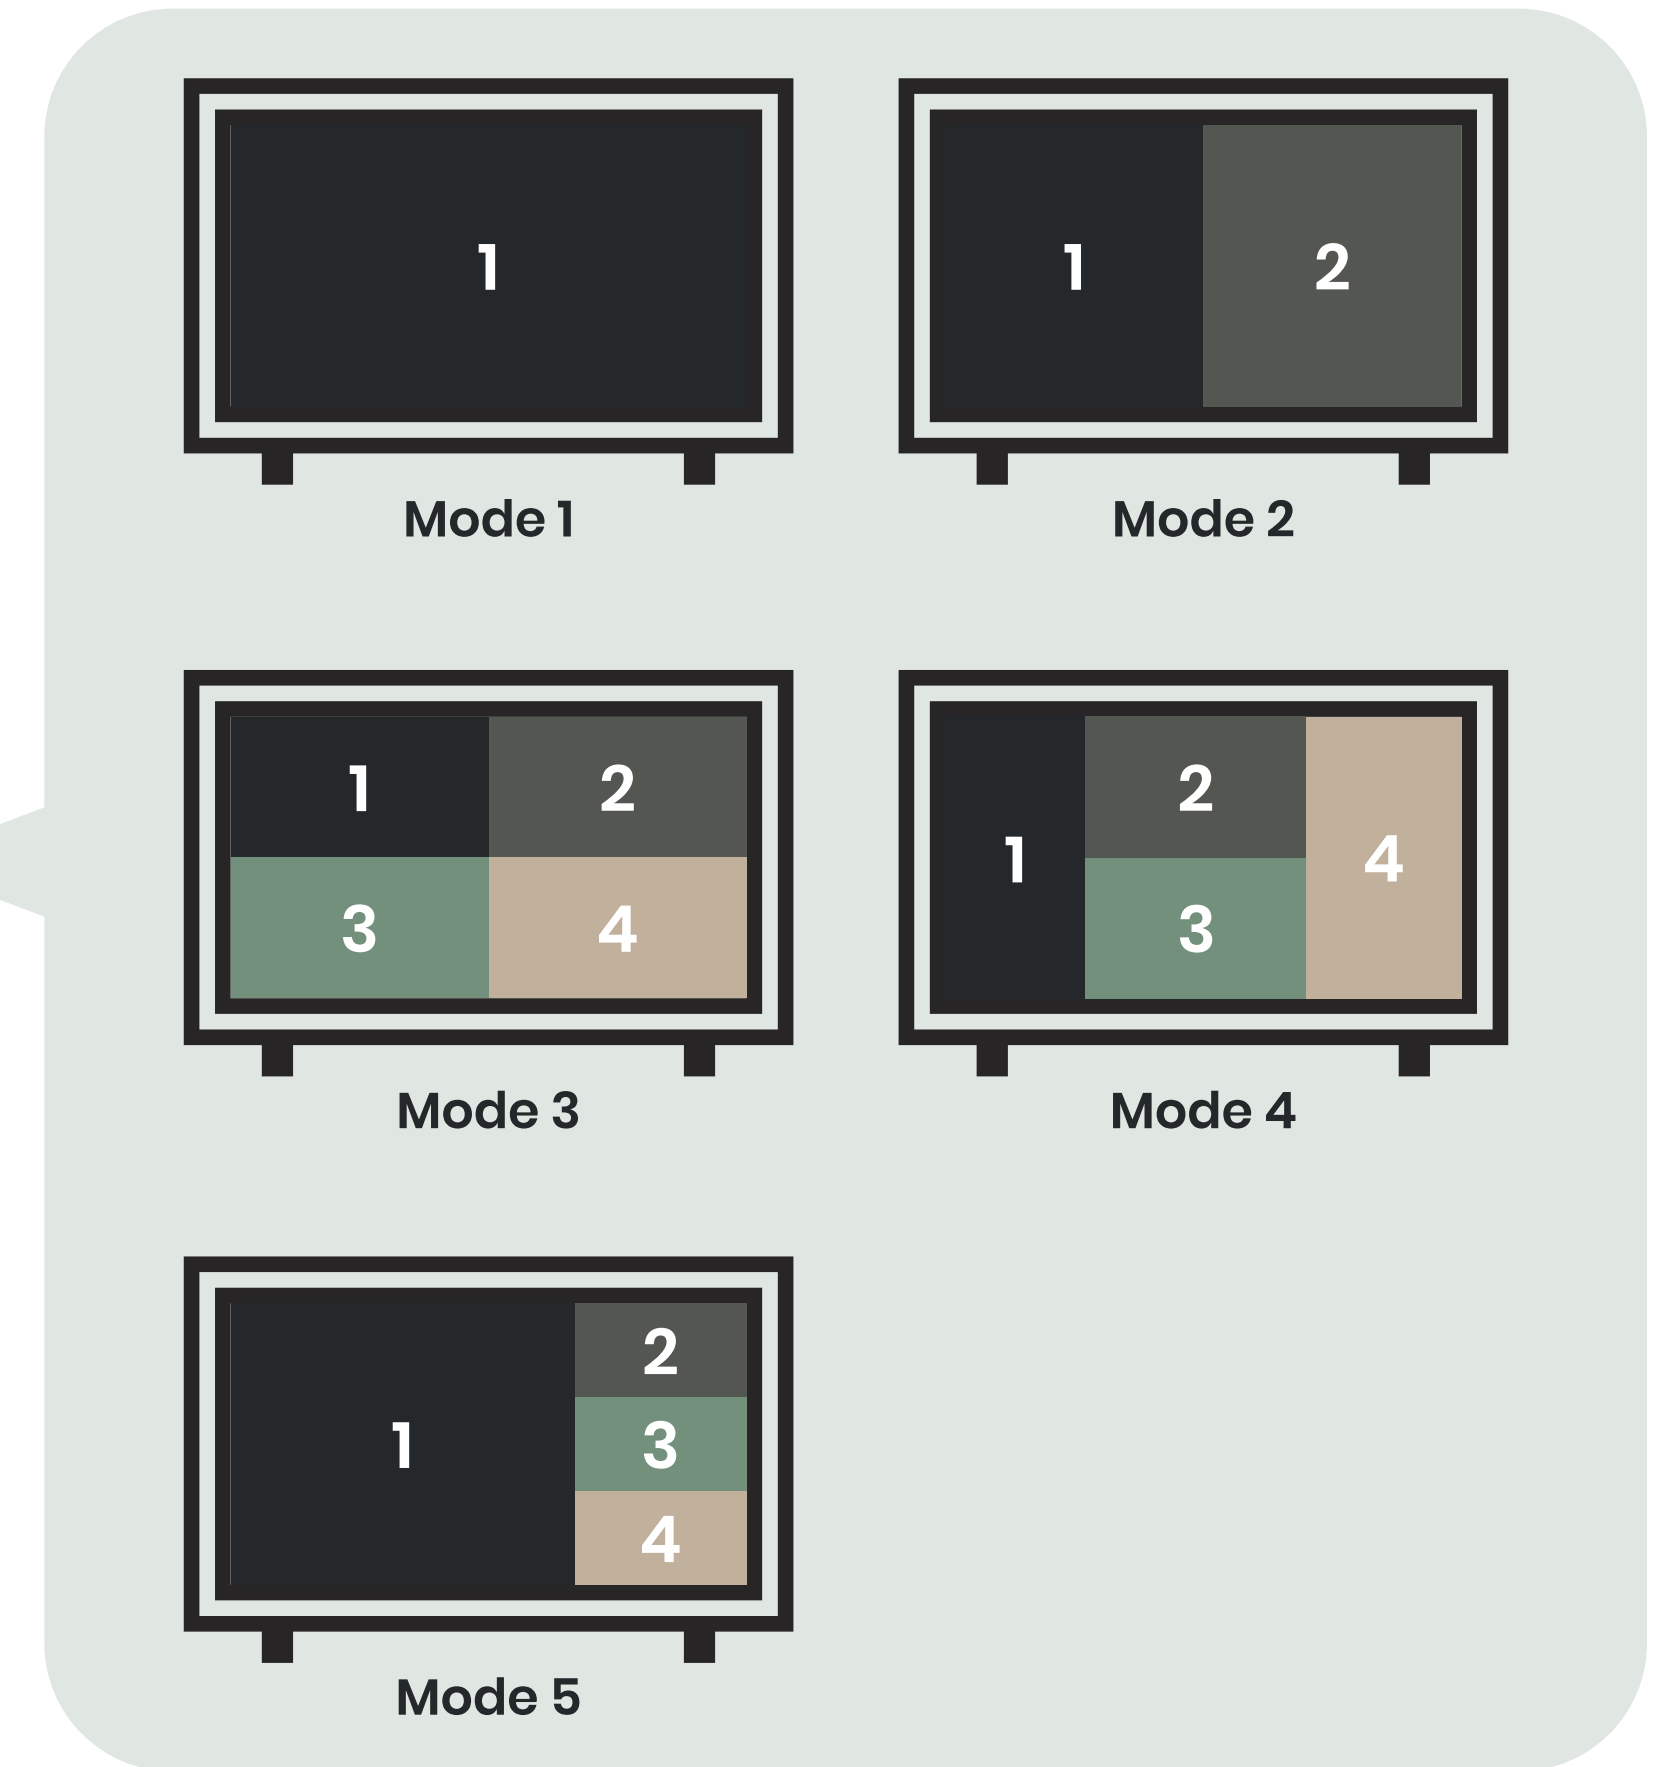

HDMI Multiview Switcher

Quad-view switcher allow user monitoring 4 devices at same time

04 - HDMI Transmission

- 1080p
- Quad View
- Seamless Switch
- Auto Switching

HDMI Multiview KVM Switcher

Quad-view KVM switcher allow user monitoring and controlling 4 devices at same time

Control over IR, Front Panel, Hot Key

- 1080p
- KVM
- Mouse Roaming
- USB 2.0
- Quad View
- Seamless Switch
- IR

04 - HDMI Transmission

HDMI over CAT5e/Fiber

Using Cat5e to transmit HDMI for longer distance