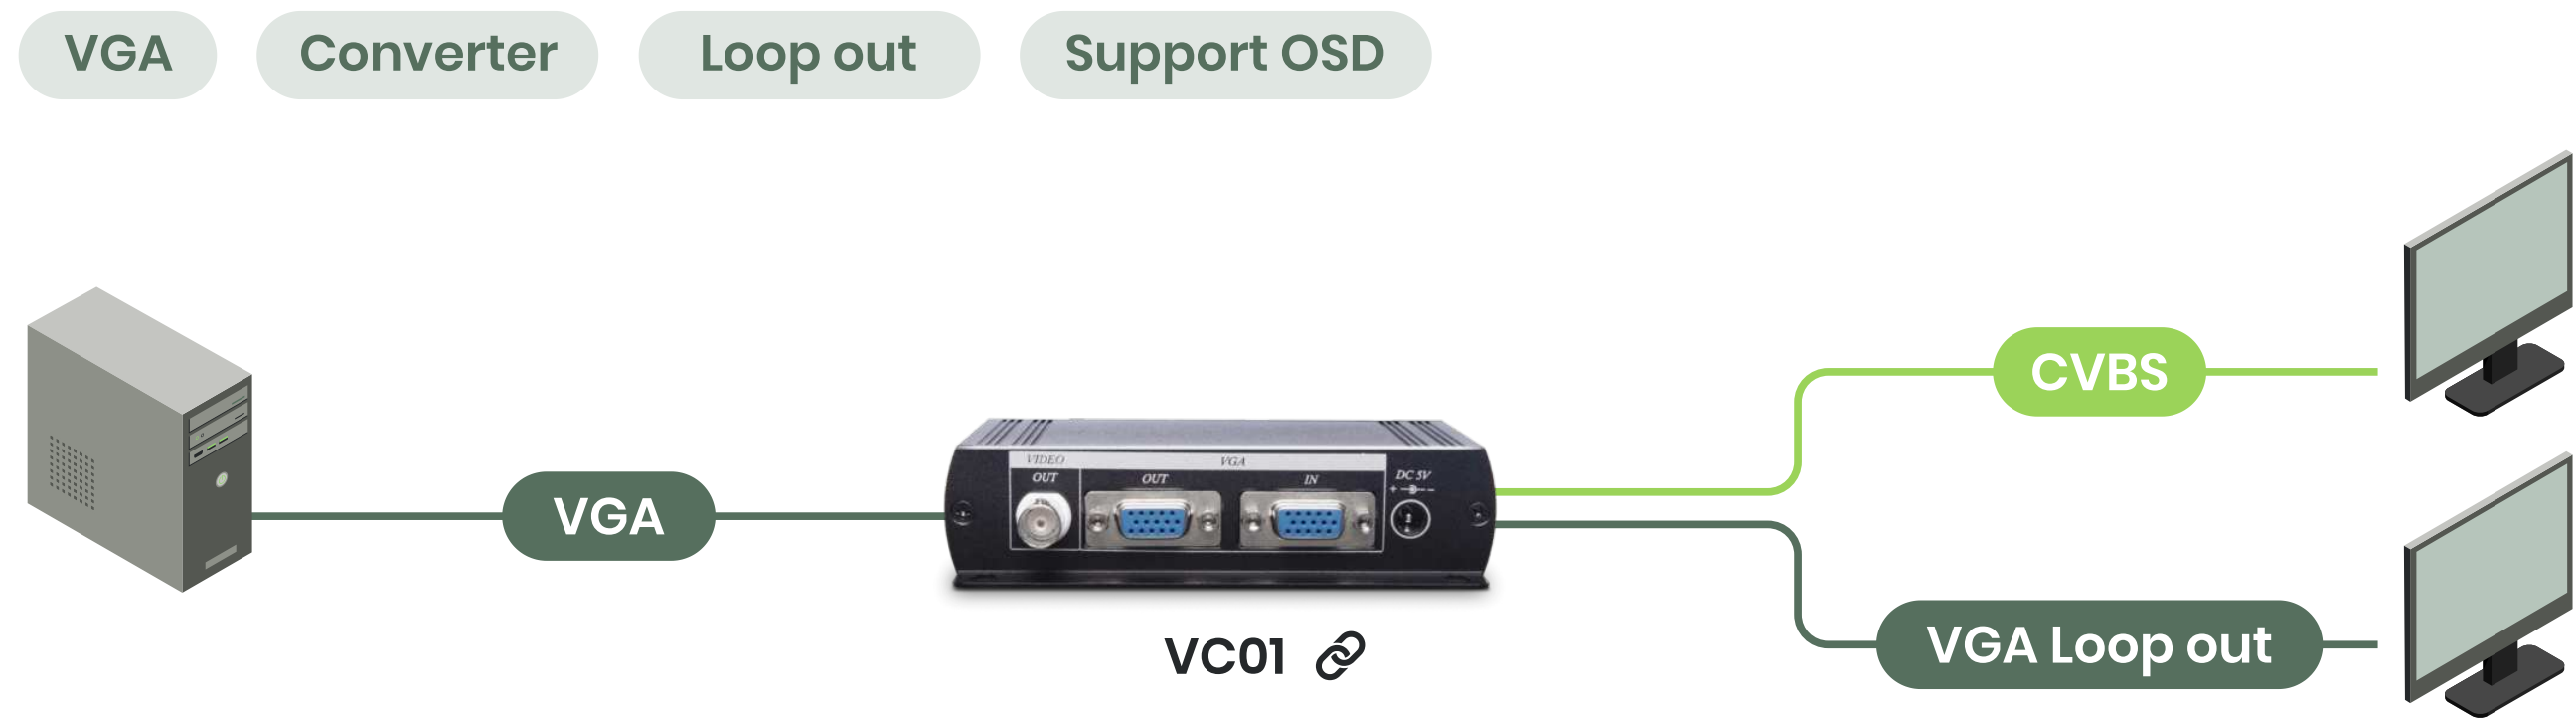

HDMI KVM over CAT5e

Extending and controlling the recorder/PC at same time

04 - HDMI Transmission

HDMI over Coax Solution

Using existing coaxial cable for HDMI transmission

HDMI 1080p Extender Daisy Chain None Adapter / at Tx or Rx Coax

04 - HDMI Transmission

05

VGA/USB/Data Transmission

We're a 20-year company,
we also have tools for this and previous generations.

VGA Converter

Convert the VGA signal to a composite signal with loopout to show the original video

VGA over CAT5e

VGA video only / KVM with audio extension

05 - VGA/USB/Data Transmission

USB over CAT5e

USB2.0 / keyboard mouse only extension

05 - VGA/USB/Data Transmission

Data Transmission

Provides more flexibility to your serial devices