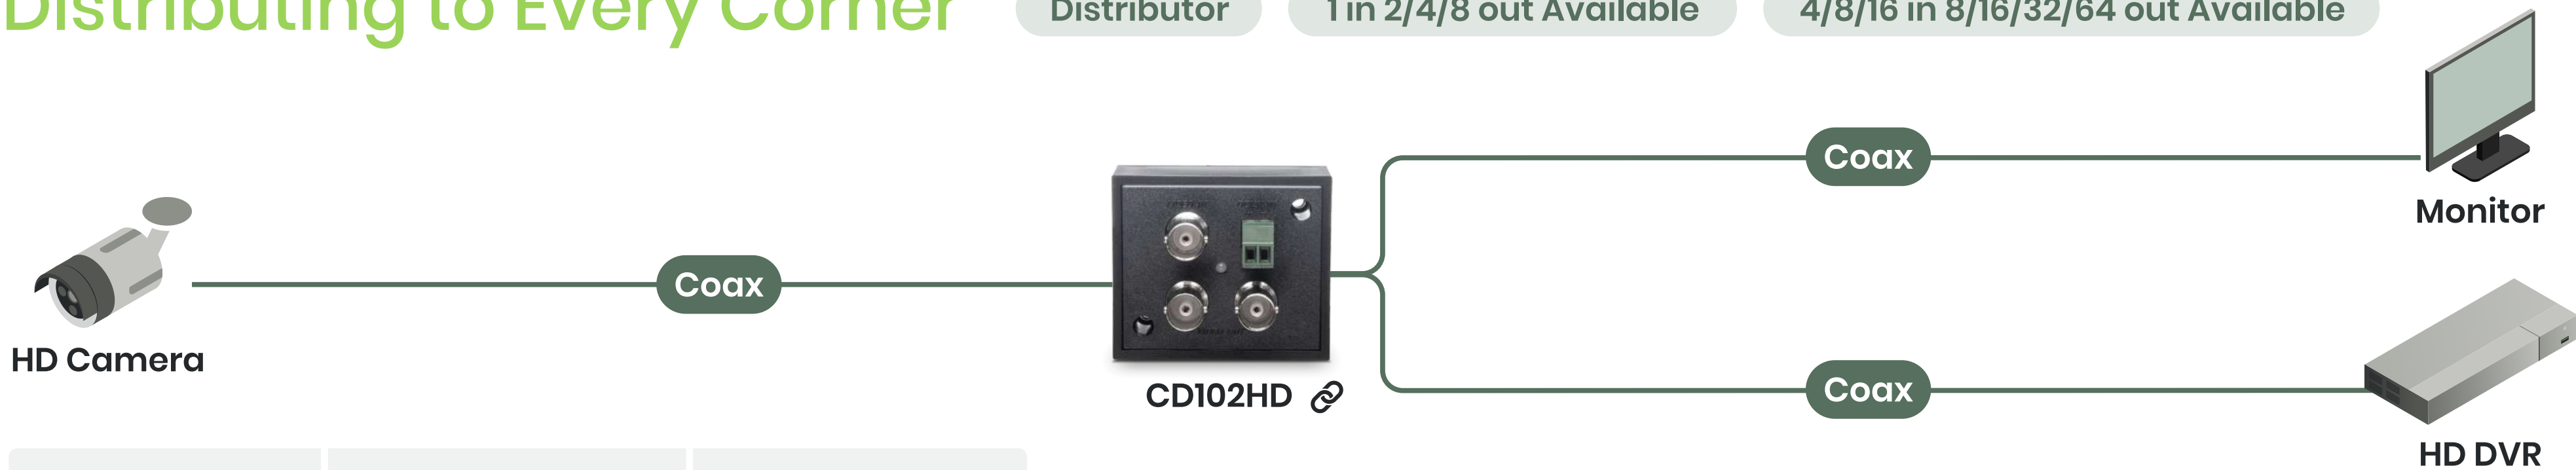

Distributing to Every Corner

Distributor

1 in 2/4/8 out Available

4/8/16 in 8/16/32/64 out Available

Input	1	8	16		
	↓	↓	↓		
Output	4	8	16	32	64
	is Available!				

01 - HD-TVI/ AHD/ HDCVI/ CVBS