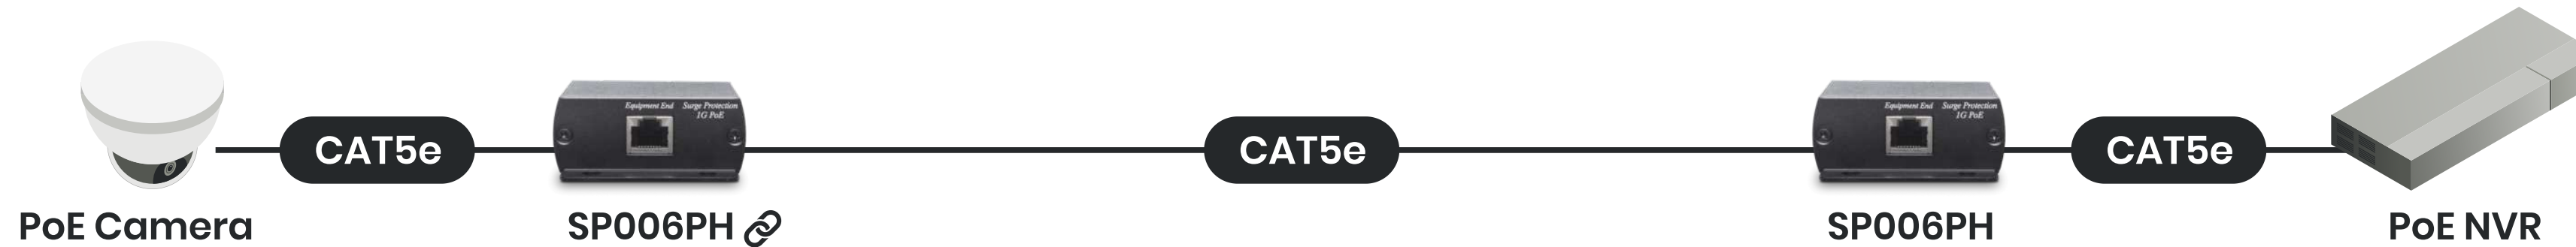

HD-TVI, AHD, HDCVI, CVBS

IP/PoE Device Power Device

IP Device Surge Protector

Different kinds of Bandwidth for different needs.

PoE Device Surge Protector

PoE af/at/bt, 100Mbps/1Gbps, large scale for IDC surge protectors available

PoE 10KA 10KV 100 Mbps IEEE 802.3 af/at

PoE 10KA 20KV 1 Gbps IEEE 802.3 af/at/bt

PoE 10KA 10KV 1 Gbps 1 Channel 16 Channel IEEE 802.3 af 1U Rack

SP016P in 1U Rack

06 - Surge Protectors

PoE Device Surge Protector