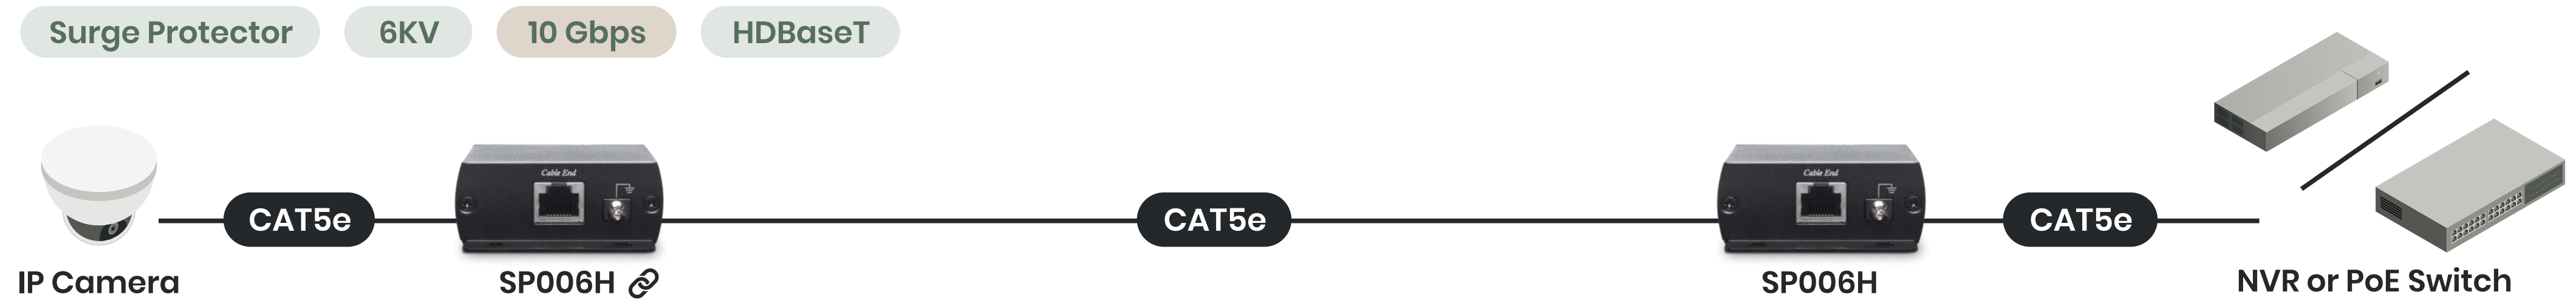

Volume Control

AA003PJA

06

Surge Protectors

HD-TVI, AHD, HDCVI, CVBS

IP/PoE Device Power Device

HD-TVI, AHD, HDCVI, CVBS Surge Protector

Protector your outdoor HD cameras, outdoor chassis or electronics in IDC

Surge Protector

1 Channel

*Small enough to fit in your camera housing

Surge Protector

1 Channels

16 Channels

06

Surge Protectors

HD-TVI, AHD, HDCVI, CVBS

IP/PoE Device Power Device

IP Device Surge Protector

Different kinds of Bandwidth for different needs.

PoE Device Surge Protector

PoE af/at/bt, 100Mbps/1Gbps, large scale for IDC surge protectors available