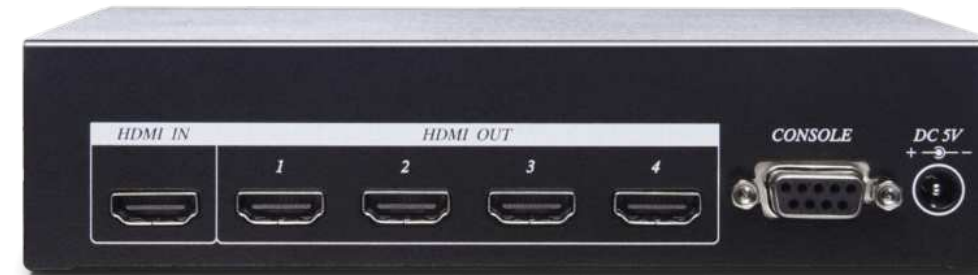

1x4

1 to 4 Distributor

HDMI

EDID Management

HD04-4K6G [🔗](#)