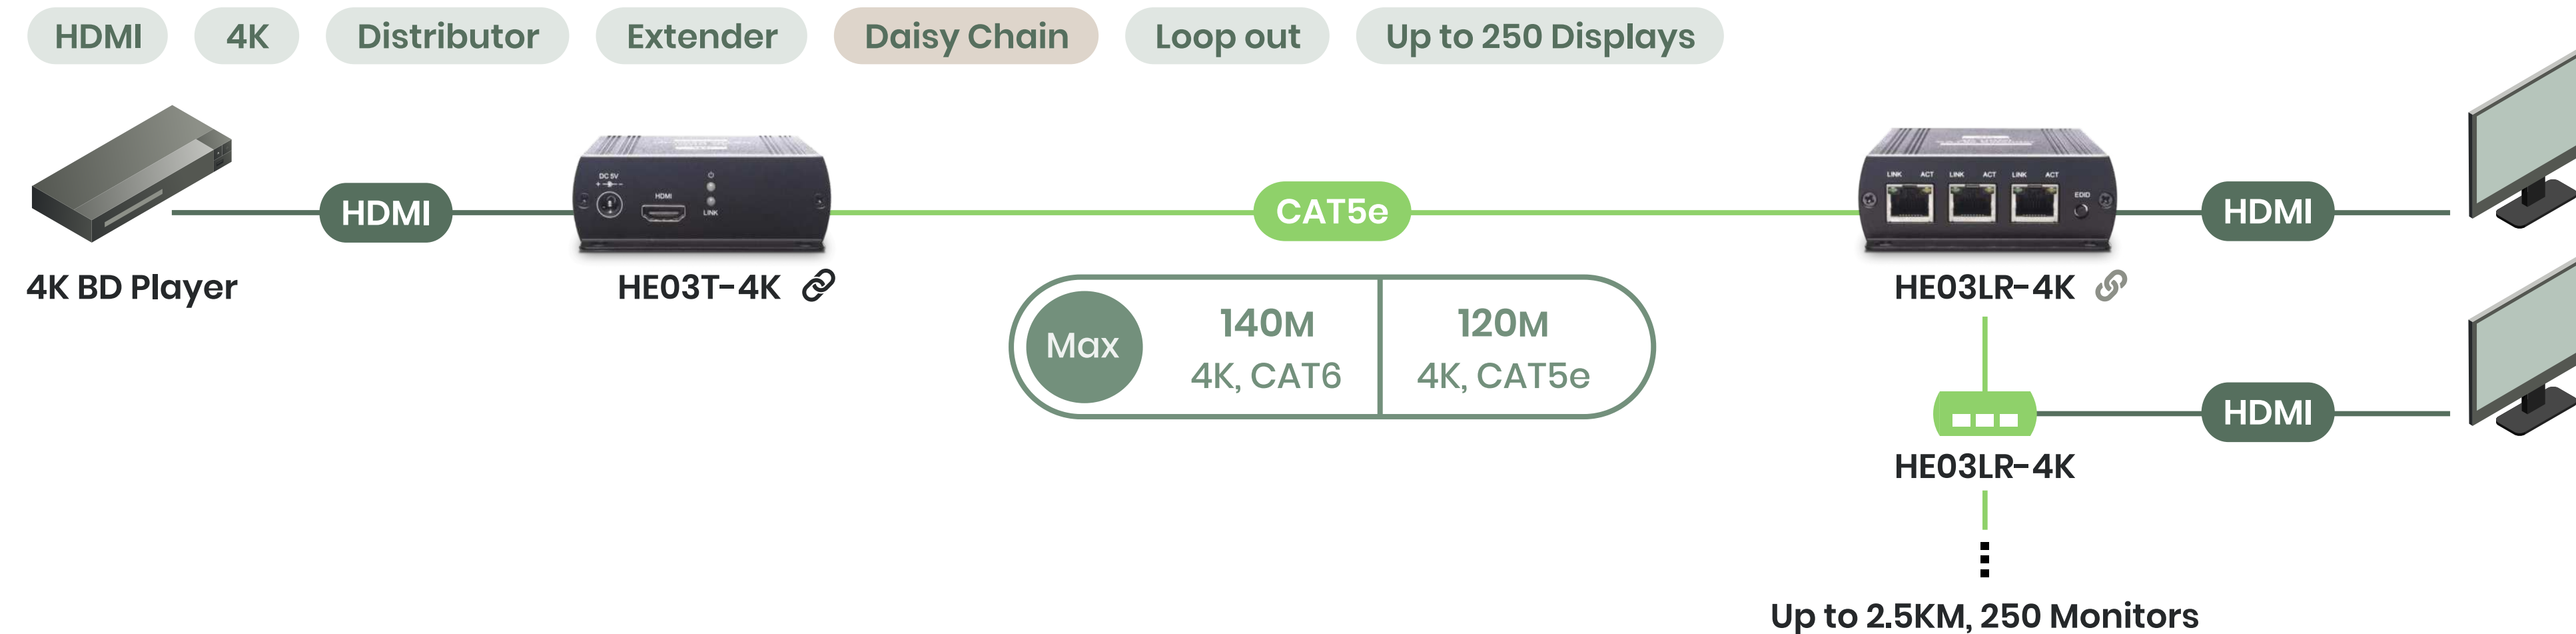

HDMI Multiview Switcher

Quad-view switcher allow user monitoring 4 devices at same time

04 - HDMI Transmission

- 1080p
- Quad View
- Seamless Switch
- Auto Switching

HDMI Multiview KVM Switcher

Quad-view KVM switcher allow user monitoring and controlling 4 devices at same time

Control over IR, Front Panel, Hot Key

- 1080p
- KVM
- Mouse Roaming
- USB 2.0
- Quad View
- Seamless Switch
- IR

04 - HDMI Transmission

HDMI over CAT5e/Fiber

Using Cat5e to transmit HDMI for longer distance

04 - HDMI Transmission

Long Range HDMI over CAT5e

HDMI Extender with distributing function

Workable with IP Repeater (SR01X)

04 - HDMI Transmission

HDMI Extending Distributors – 1x4

An economical, easy-setup, distributing and extending solution

HDMI

Extender

CAT X

1 to 4 Distributor

1080p

Dongle Receiver

Stackable

04 – HDMI Transmission