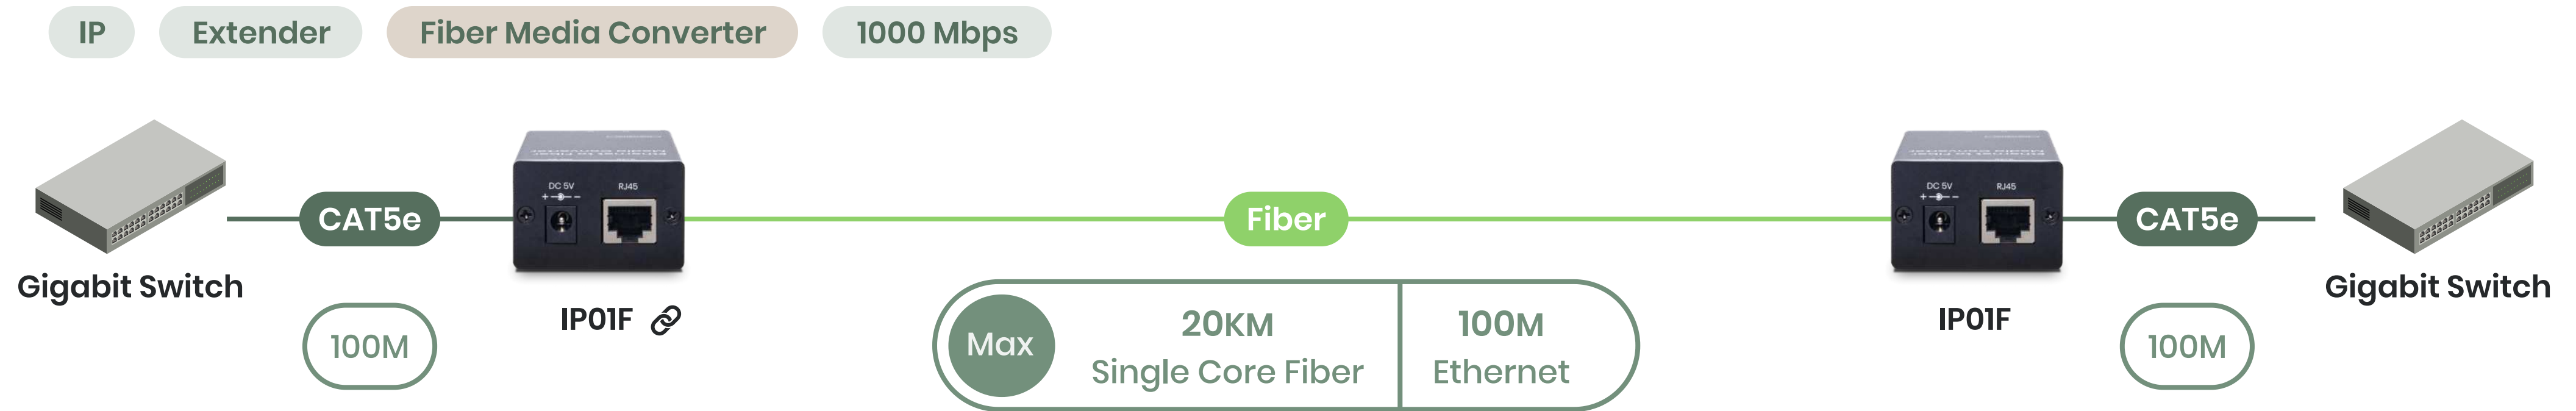

4 Cameras over 1 Ethernet Cable

PoE Extender CAT5e Long Range 4 Port af/at/bt

02 - IP/PoE Transmission

PoE Repeater

Extend your PoE signals over 100M!

02 - IP/PoE Transmission

SC&T's PoE/IP over coax series allows you to transmit digital signals using coaxial cables while providing PoE power to remote cameras, significantly reducing installation costs, time, and manpower.

IP over Fiber

Keep the existing coaxial cable while upgrading to IP/PoE setup.

IP over Coax

Using existing coax cable transmit IP signal, saving budget and time!

02 - IP/PoE Transmission

IP Extender Passive

IP Extender Active

PoE over Coax

Using existing coax cable transmit IP/PoE signal, saving budget and time!

02 - IP/PoE Transmission

02

IP/PoE Transmission

IP/PoE over CAT5e

IP/PoE over Coax

IP over Fiber

For extreme distance
and less interference

IP over Fiber

For extremely long distance, and without any interference

02 - IP/PoE Transmission

Normally a 1080p, H.265, 30fps camera would need 2Mbps, IP01F would easily work with a 24 port Giga switch.