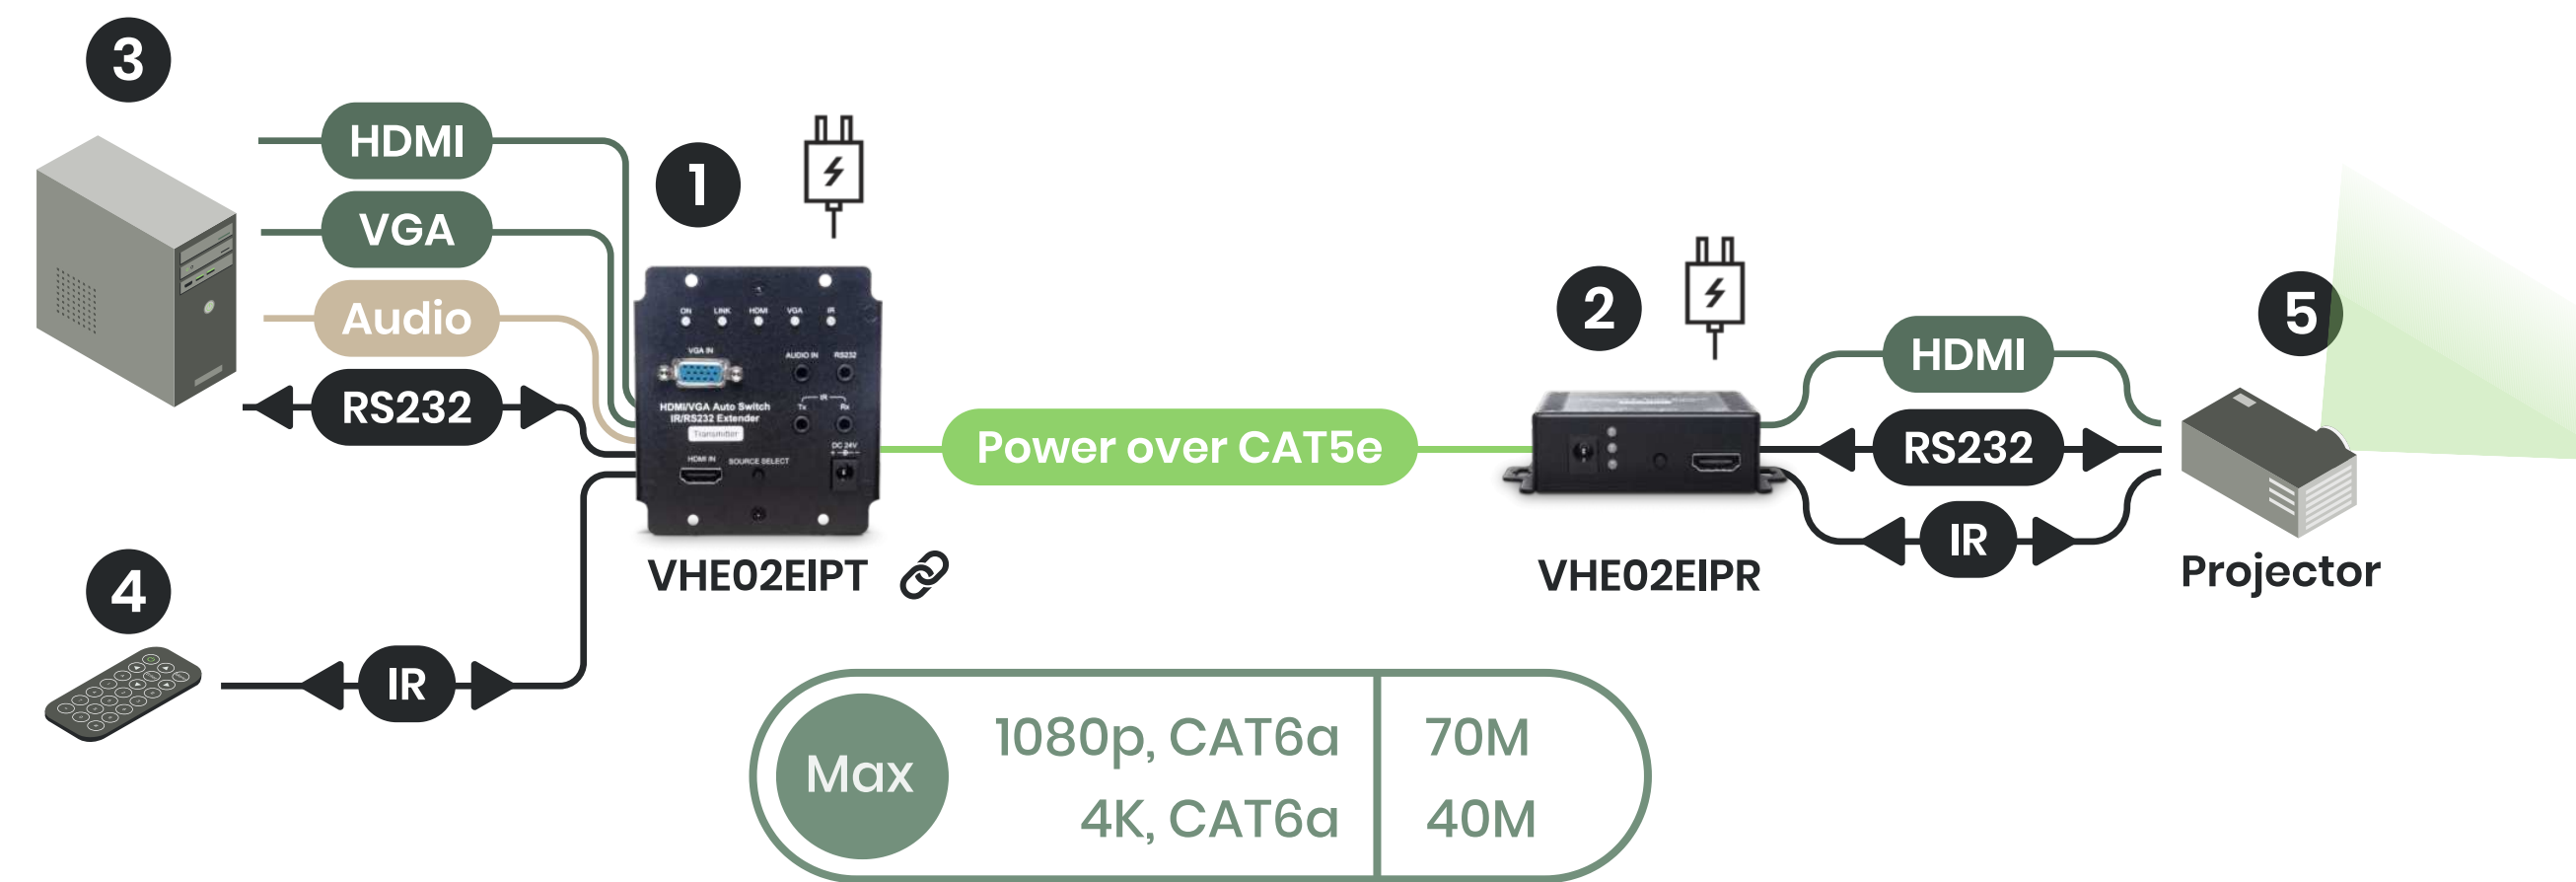

HDMI/ DisplayPort/ USB-C

4K30Hz

USB-C ⚡

Daisy Chain Distribution

04 – Presentation Switcher

Switching Extenders – VGA/ HDMI over CAT5e

HDMI/VGA HDBT wall-plate switching extender

1080p, Wall/ Table Plate Type

4K60Hz 4:2:0

HDMI

VGA

HDBaseT

Auto Switching

Send Power from Either Side

04 – Presentation Switcher

05

HDMI Matrix/Switcher

Matrix Switcher

Multi-view Matrix Switcher

Multi-view Switcher

Small to large size of Matrix, with multiple ways for control

HDMI Matrix Switcher – 4K60Hz 4:4:4

4K@60 Matrix with APP control and audio extraction

Multi-Function Matrix that support multi-view and video wall

- Matrix
- 1080p 60Hz
- Video wall/Multi-view
- Multiple Controls
- Seamless

HM44 [↗](#)

Control: APP, Web GUI, RS232

Support: Seamless Switch

05 - HDMI Matrix