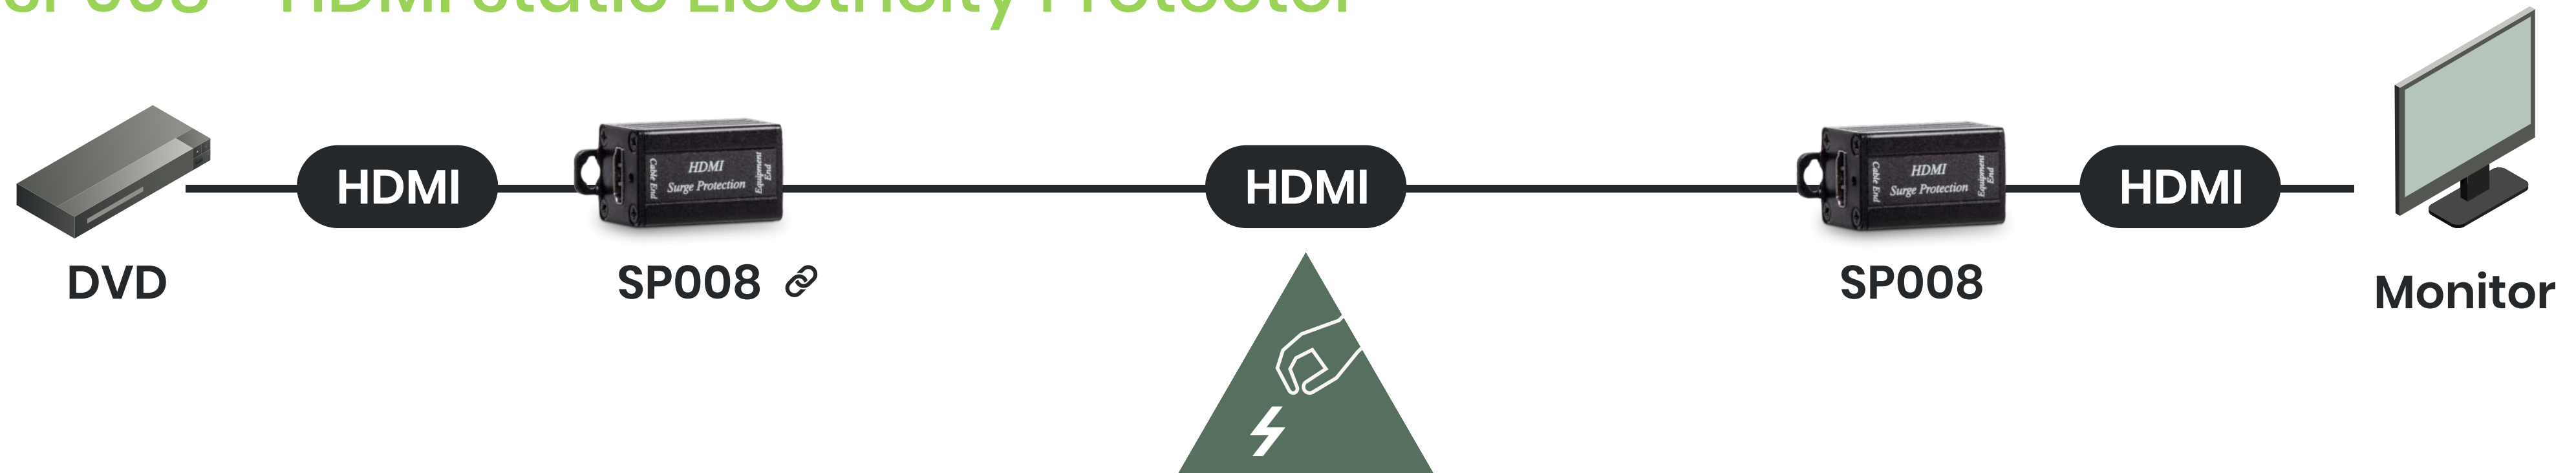

Surge Protector

For Static or Surge Protection

SP008 – HDMI Static Electricity Protector