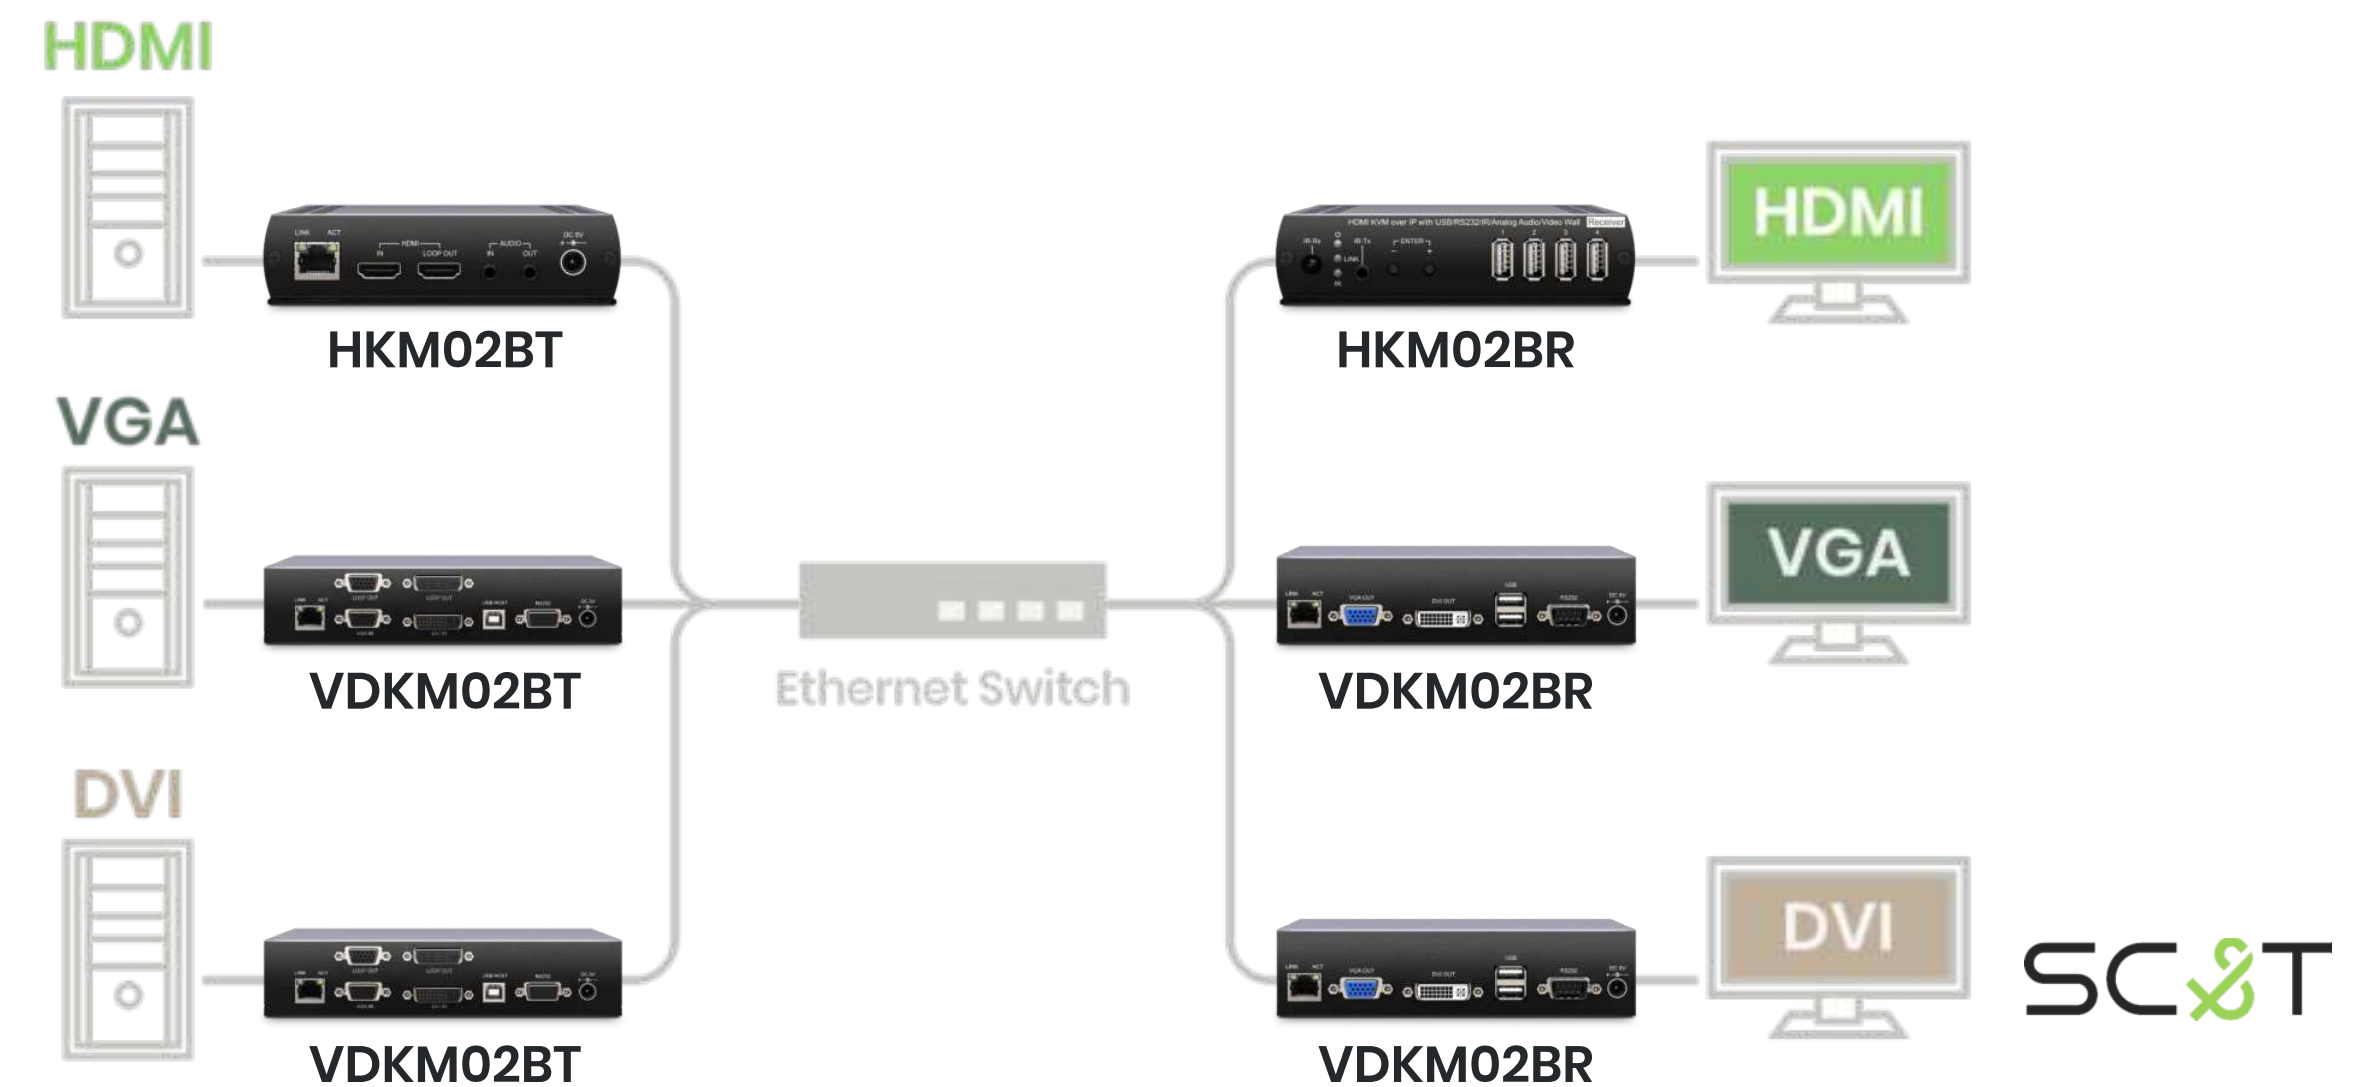

4K HDMI/ DVI/ VGA over IP

A flexible and powerful solution for your Pro AV project

Easy Operation

Audio Extract & Embed

TV Wall Max 8x16

Multiple Controls

Multi-signal Intergration 1080p 4K PoE

03

HDMI Distributors

Professional Distributors

Extending Distributors

Built-in EDID management function
for professionals

HDMI Professional Distributors – 4K60Hz 4:4:4

All sizes of 4K@60 Distributors

1x2, Built in Audio Extractor Up/ Down Scaler