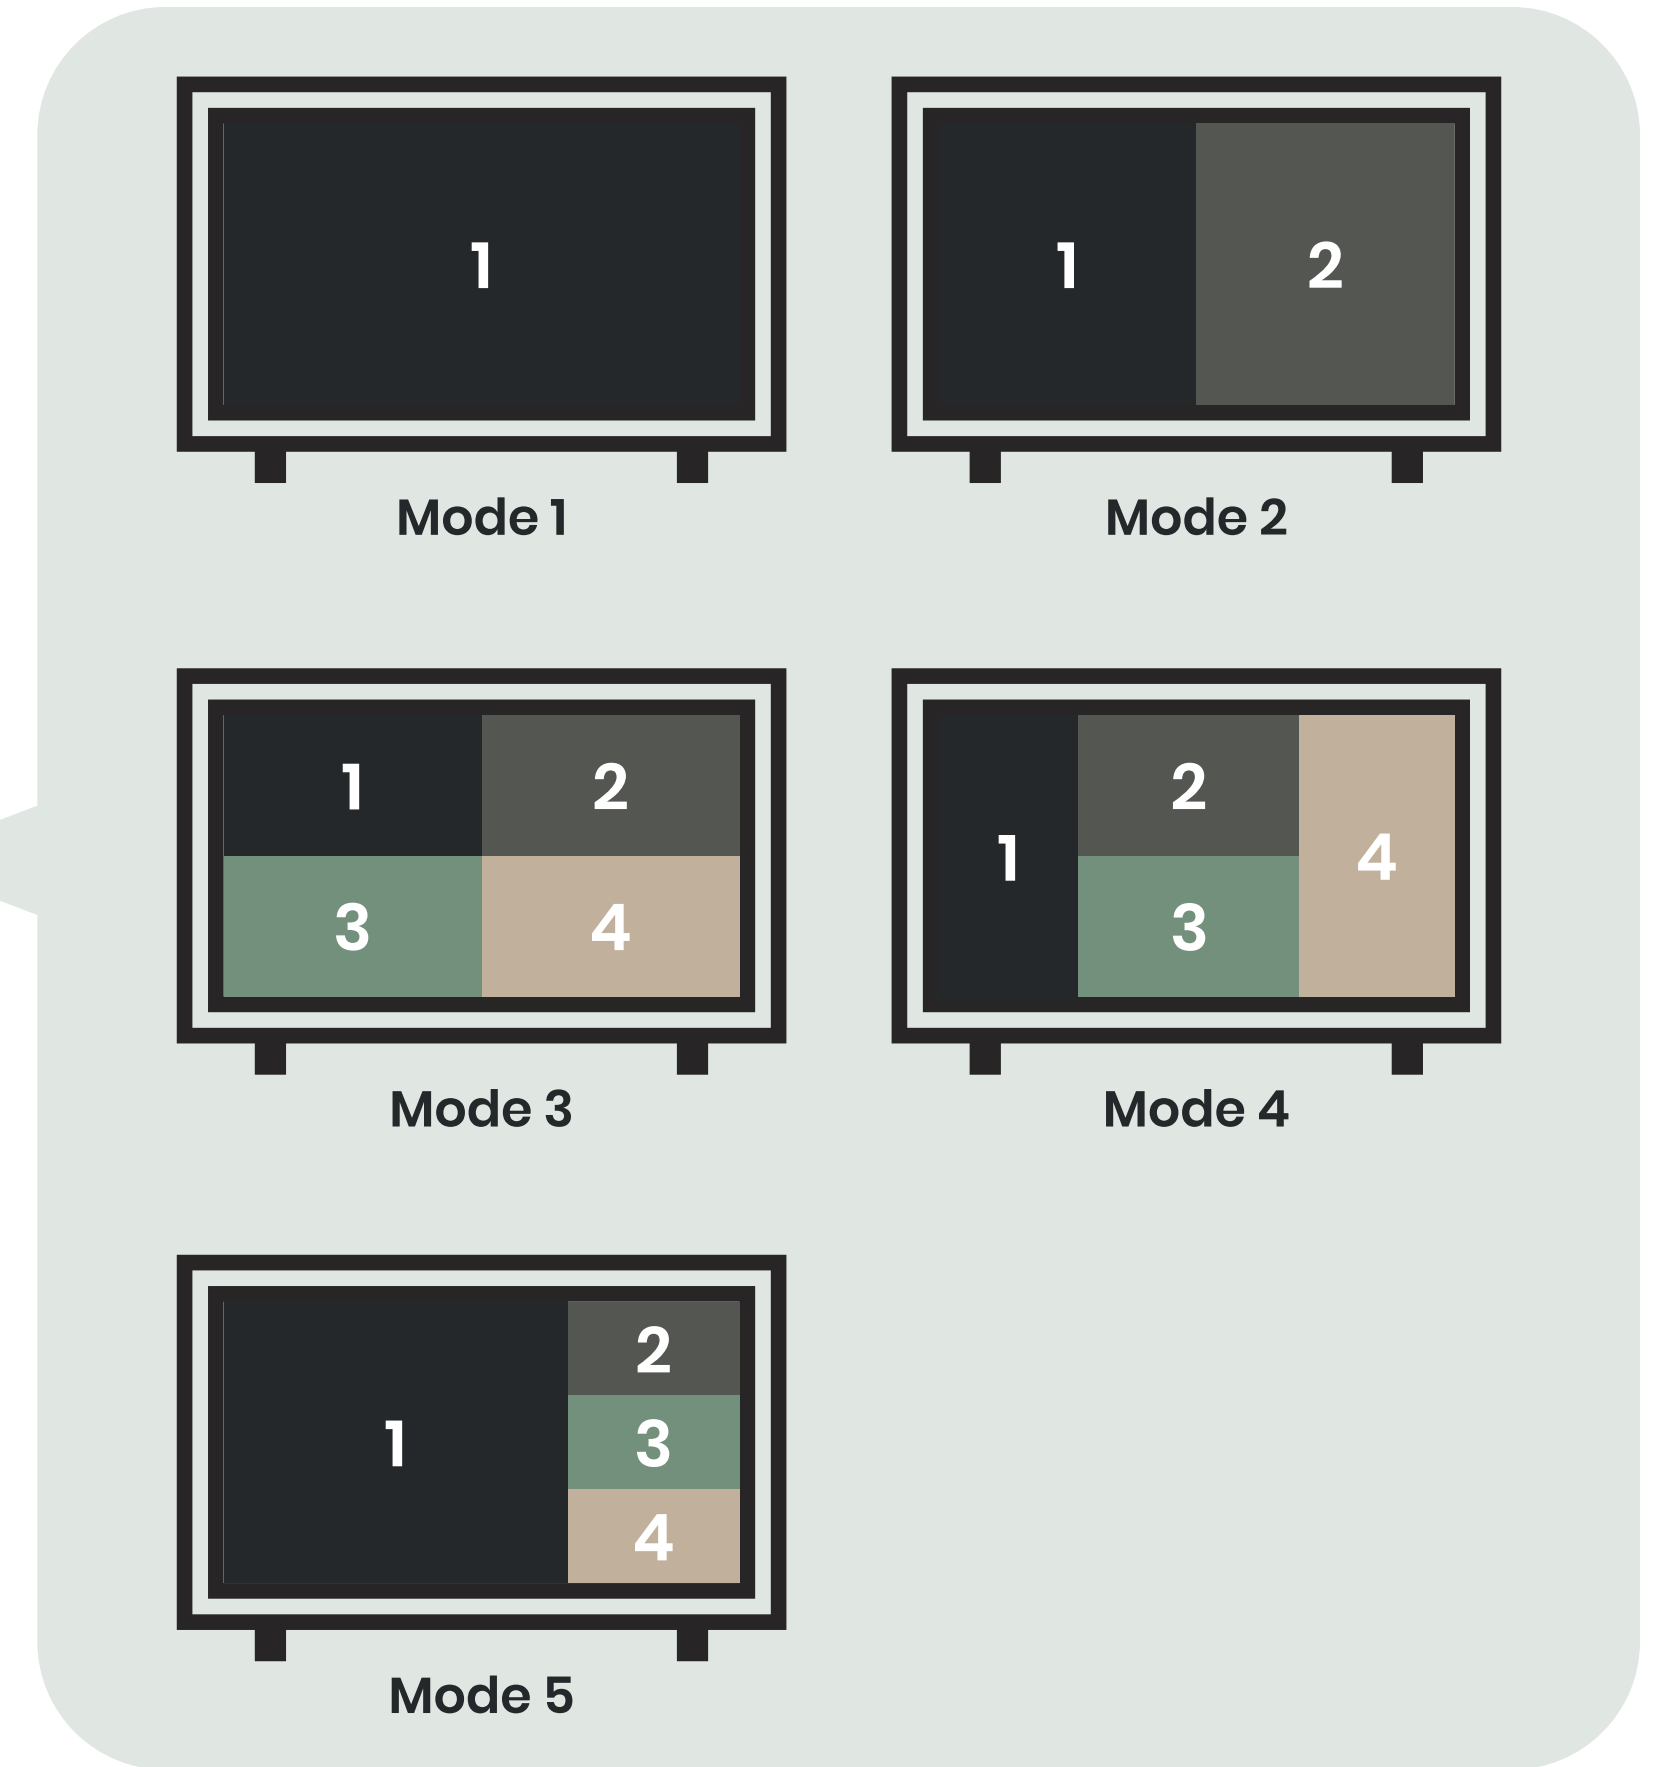

Multi-view Mode

Video Wall Mode

Matrix Mode

05

HDMI Matrix/Switcher

Matrix Switcher

Multi-view Matrix Switcher

Multi-view Switcher

Monitoring multiple devices with one screen

HDMI Multi-view Seamless Switcher - 4x1

Display 4 devices on one screen at the same time

- 1080p 60Hz
- HDMI
- Multi-view
- Seamless
- Audio Mute
- Auto Switching

HDMI KVM Multi-view Seamless Switcher - 4x1

Display and control 4 devices on one screen at the same time

- 1080p
- HDMI
- Multi-view
- Seamless
- Mouse Roaming
- KVM

*DVR, NVR don't support mouse roaming