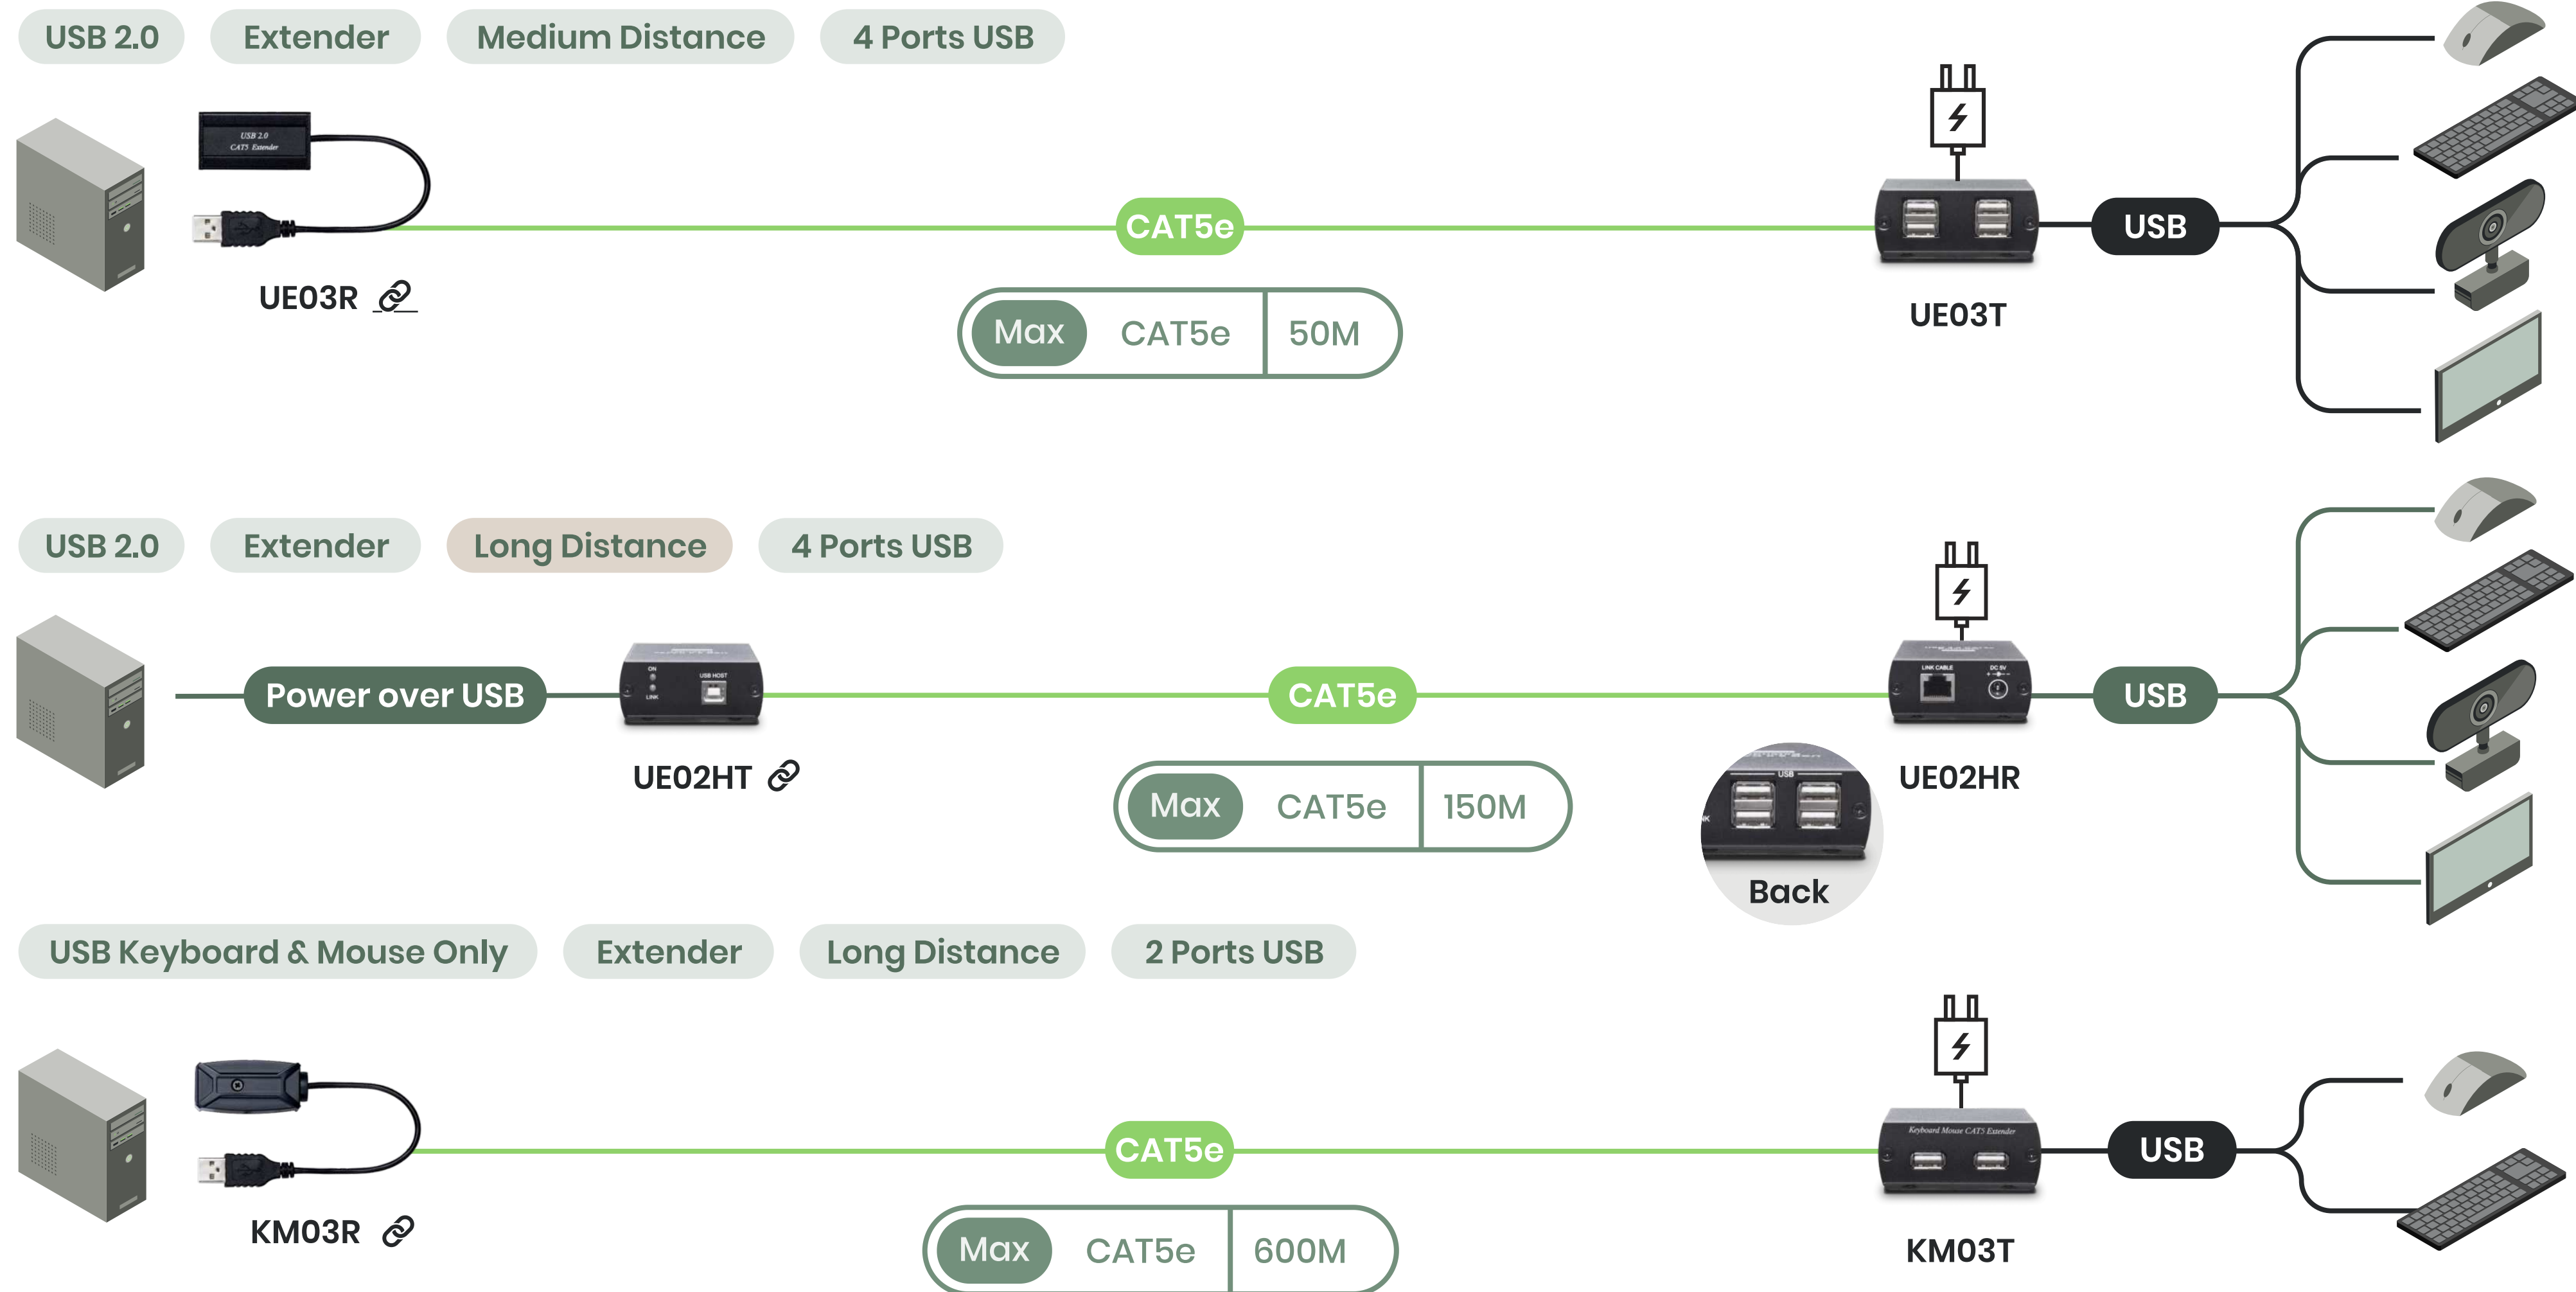

DisplayPort

DVI

VGA

USB

The transmission solution for previous generation

VGA over CAT5e

VGA CATX extenders, from 70M to 140M

01 - Extenders of Different Signals

USB

USB 2.0 / keyboard, mouse extension

USB over CAT5e

USB 2.0 supports VTC devices (webcam, speaker phone), printer, touch screen etc.

01 - Extenders of Different Signals

02

AV over IP

One AVoIP solution combines
HDMI, DVI, VGA devices

4K HDMI/ DVI/ VGA over IP

Support Video wall, custom-made software, Mouse roaming and more!

Case Study

Roadside Assistance Center 

More Case Study

Police Training Center 

Emergency Response Center 

Traffic Control Center 

4K HDMI/ DVI/ VGA over IP

A flexible and powerful solution for your Pro AV project

Easy Operation

Audio Extract & Embed

TV Wall Max 8x16

Multiple Controls

Multi-signal Intergration 1080p 4K PoE

03