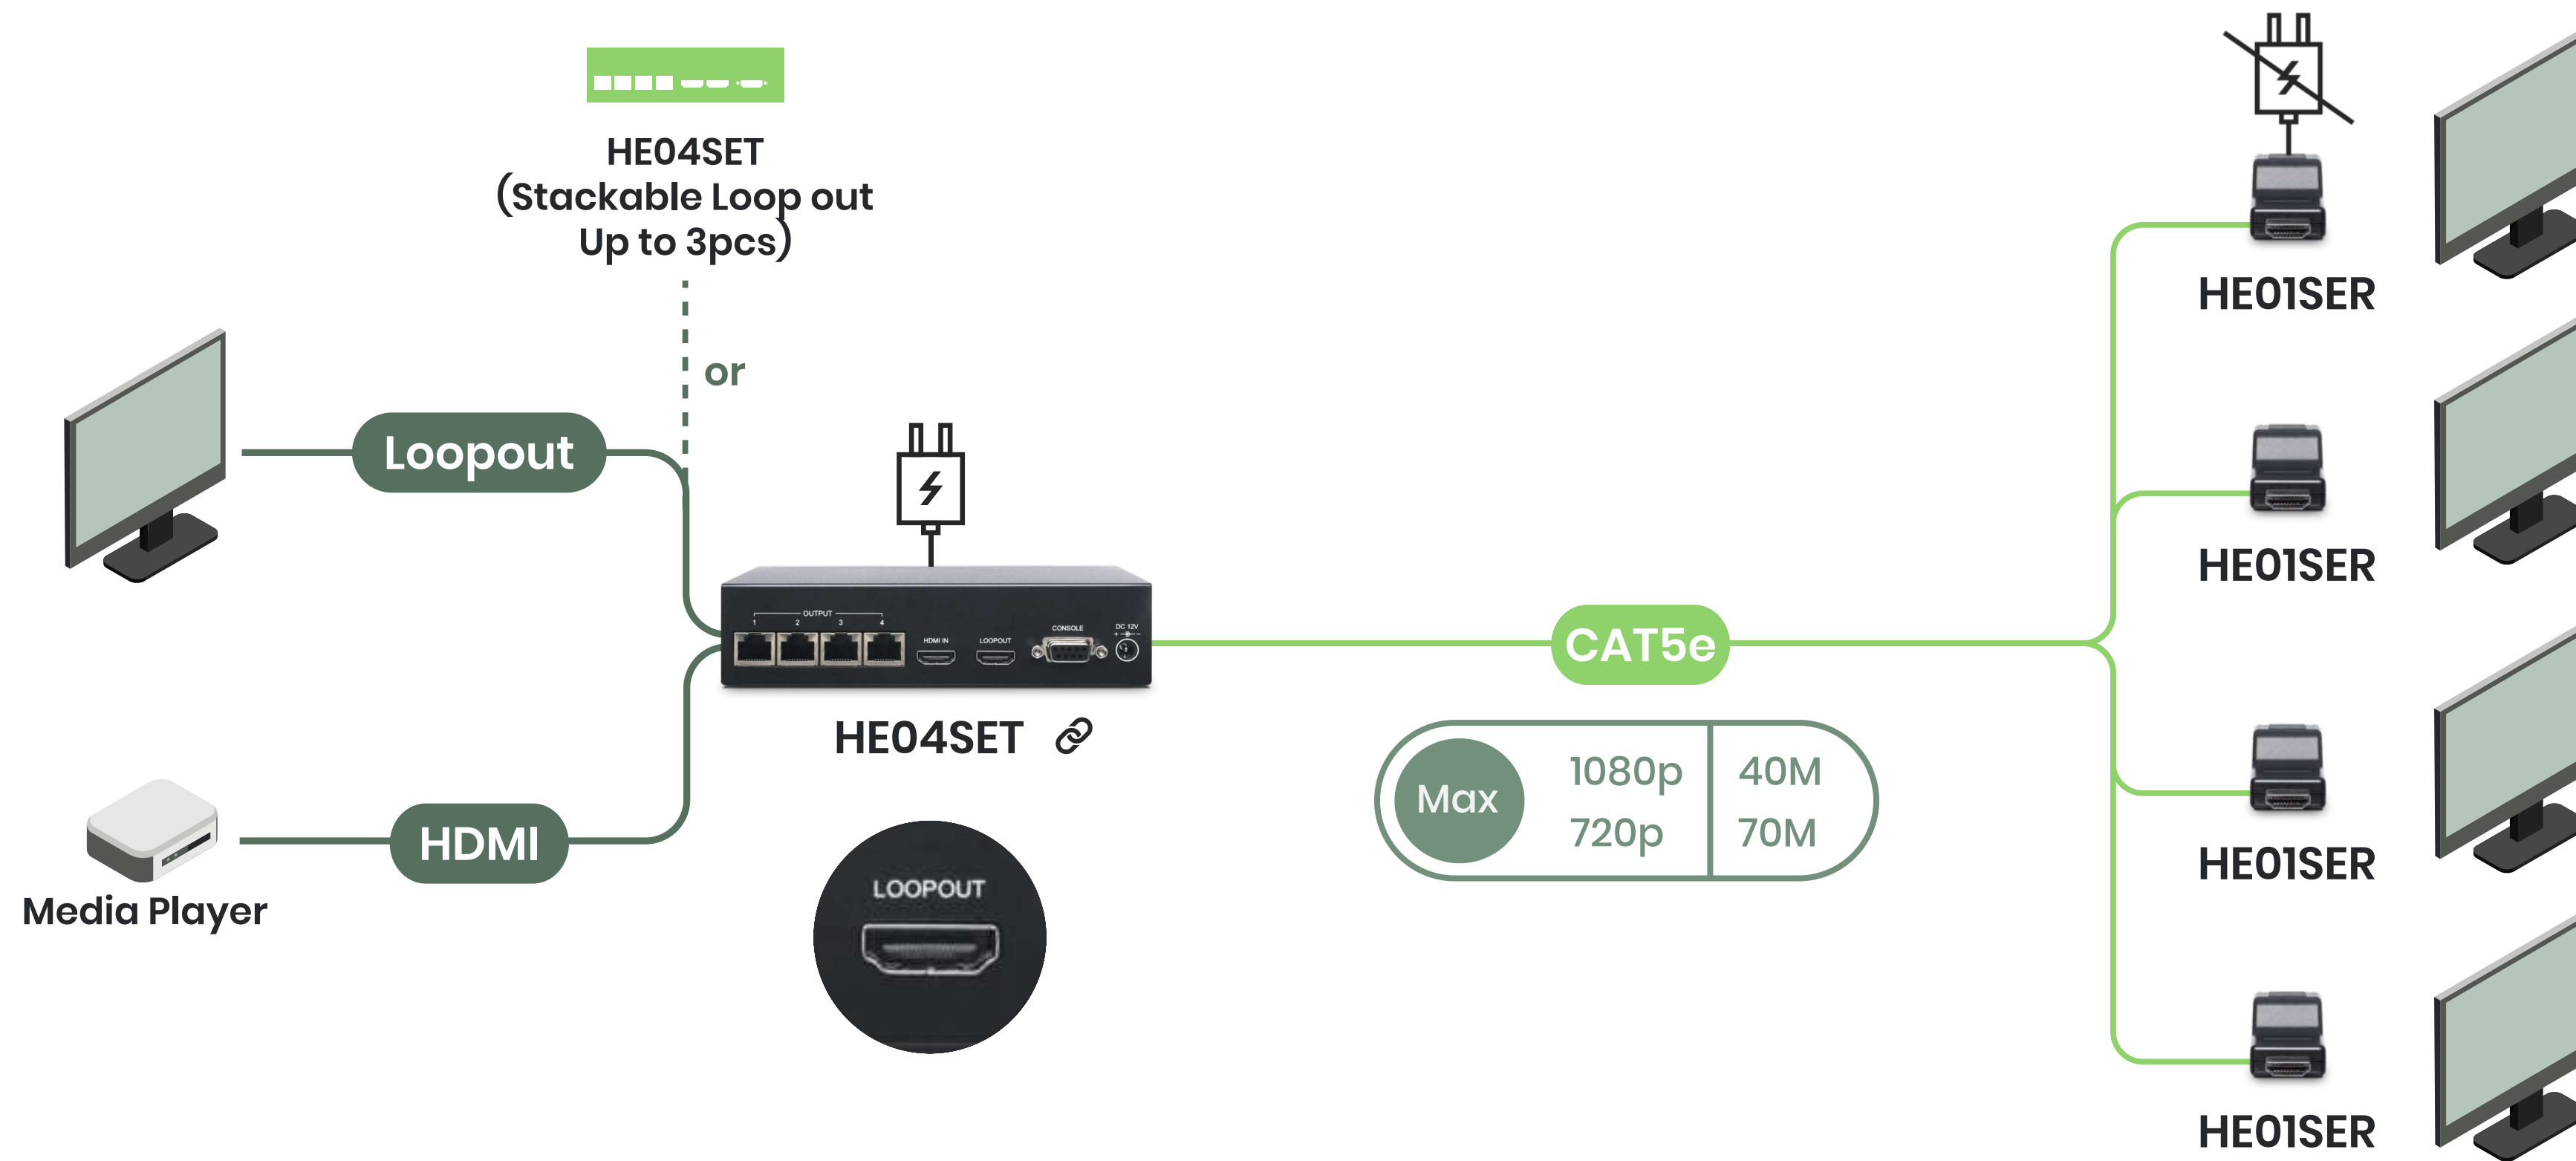

CAT X

1 to 4 Distributor

1080p

Dongle Receiver

Stackable

03 - HDMI Distributors

HDMI Extending Distributors - 1 to Multiple

4K 30Hz, Up to 2.5KM, 250 Monitors

4K30Hz Daisy Chain Distribution Extender HDMI over IP

*Very low latency, 50 HE03LRs would have one frame latency.

*HE03T/R-4K also work with network switch

*Can connect to HE03R-4K : point to point version

1080p, Support Point to Many Connections via Network Switch

1080p Switch Distribution Extender HDMI Loop out over IP

04

Presentation Switcher

Switching Extenders

Multi-functional BYOD Switchers

Professional switcher for conference room or lecture hall

RS232

IR

USB ⚡

*integrated with wall plate through dry contact

KC02

Switching Extenders – HDMI/ DisplayPort/ USB-C

A presentation switcher with extending daisy-chain receiver

4K Resolution, Support Daisy Chain