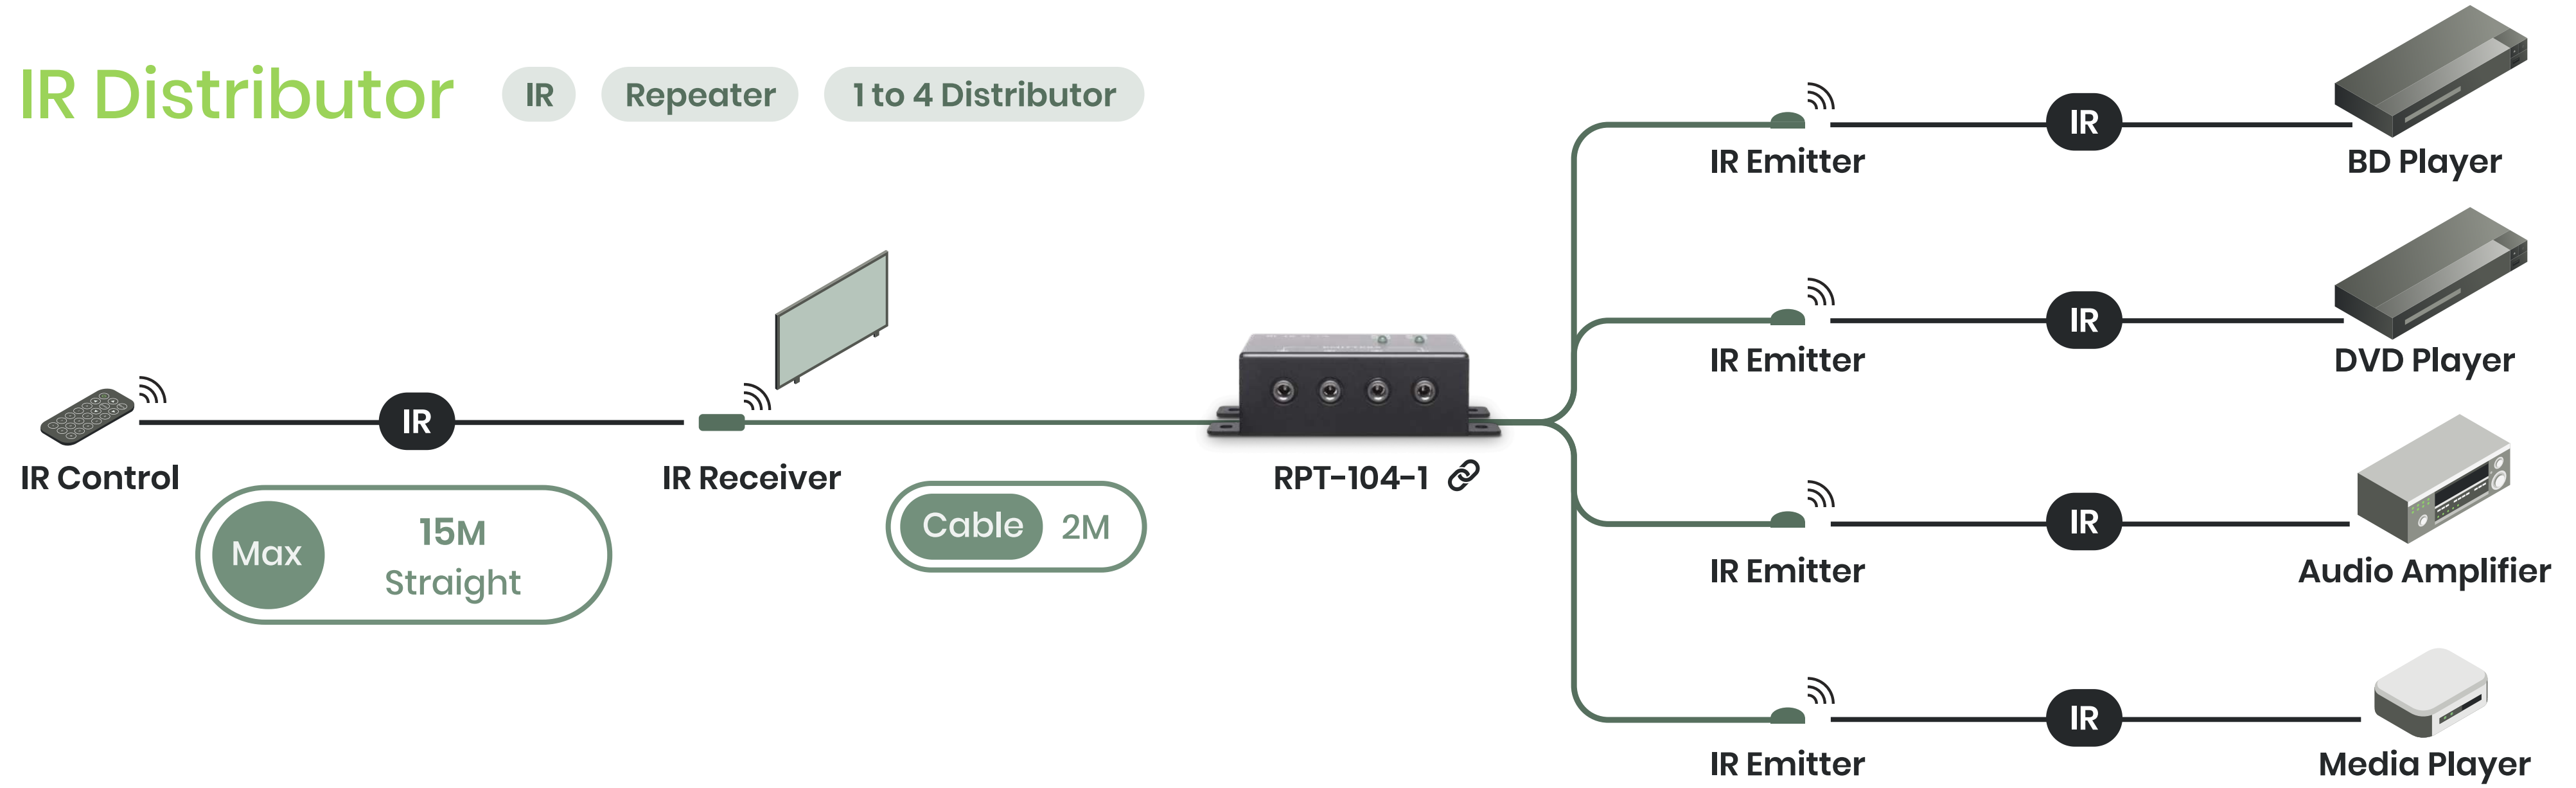

IR Solutions

Extending IR signals through cabinets

IR Distributor

IR Repeater 1 to 4 Distributor