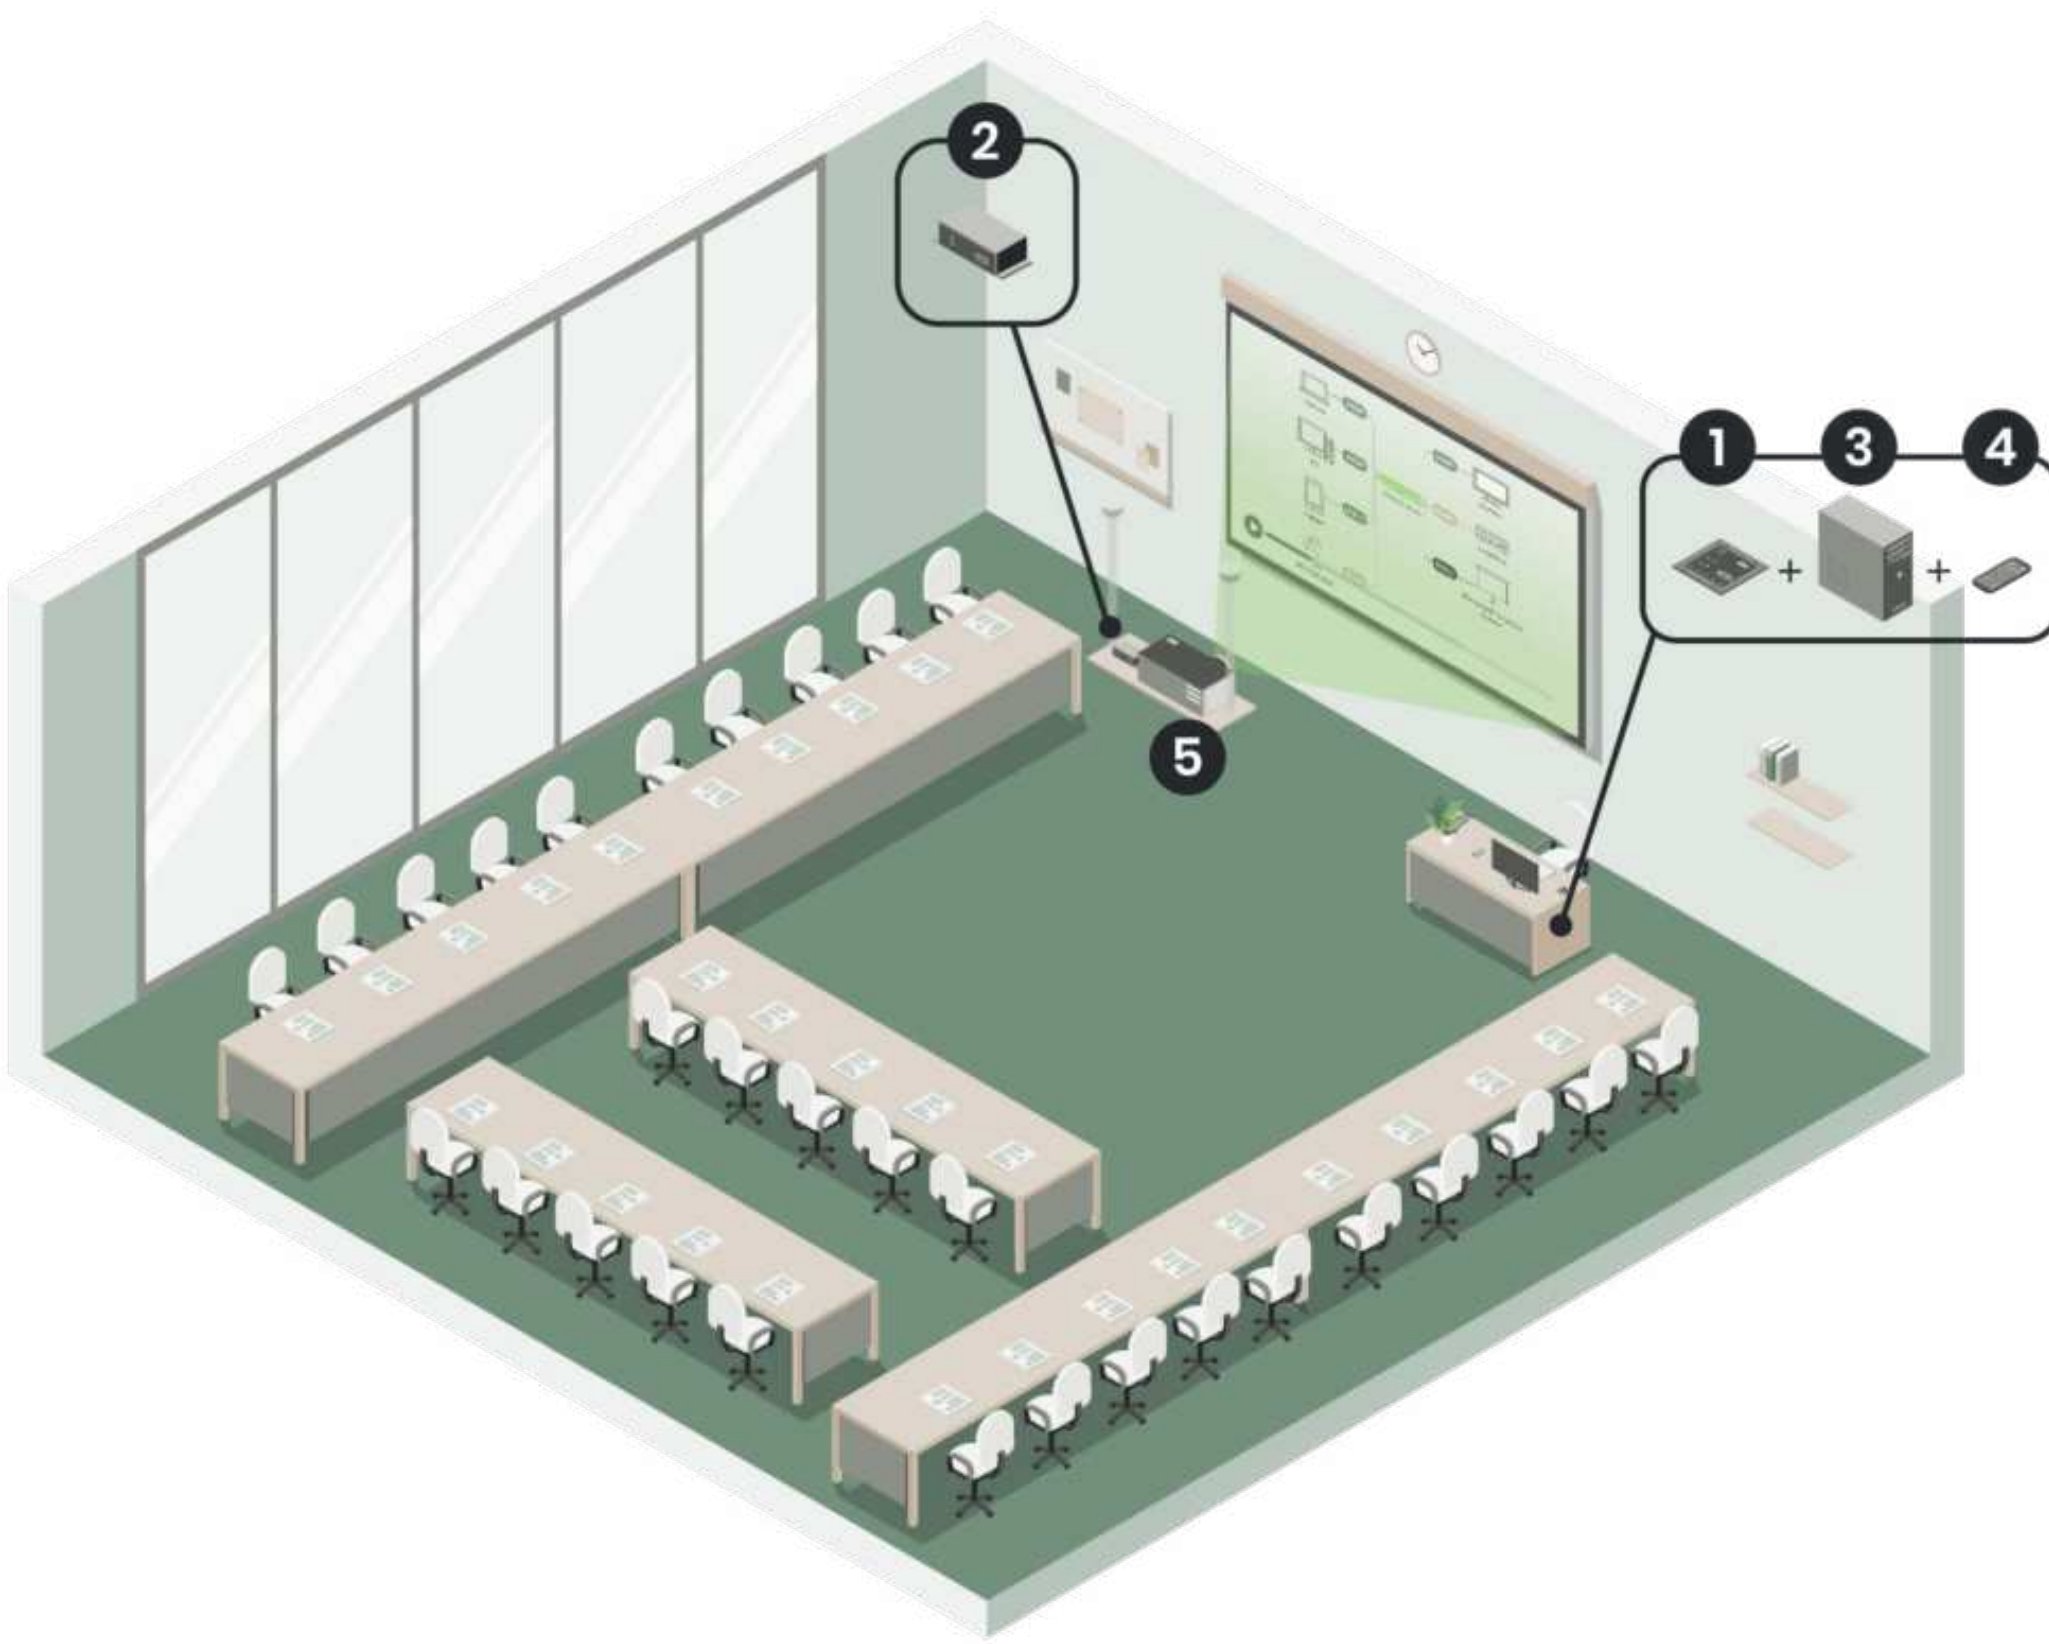

RS232

IR

USB ⚡

*integrated with wall plate through dry contact

KC02

Switching Extenders – HDMI/ DisplayPort/ USB-C

A presentation switcher with extending daisy-chain receiver

4K Resolution, Support Daisy Chain

HDMI/ DisplayPort/ USB-C

4K30Hz

USB-C ⚡

Daisy Chain Distribution

04 – Presentation Switcher

Switching Extenders – VGA/ HDMI over CAT5e

HDMI/VGA HDBT wall-plate switching extender

1080p, Wall/ Table Plate Type

4K60Hz 4:2:0

HDMI

VGA

HDBaseT

Auto Switching

Send Power from Either Side

04 – Presentation Switcher

05

HDMI Matrix/Switcher

Matrix Switcher

Multi-view Matrix Switcher

Multi-view Switcher

Small to large size of Matrix, with multiple ways for control

HDMI Matrix Switcher – 4K60Hz 4:4:4

4K@60 Matrix with APP control and audio extraction