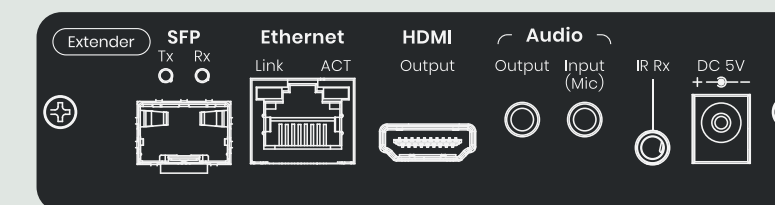

HDMI KVM over CAT5e

Extending your video, keyboard, mouse to far end

Workable with IP Repeater (SR01X)

01 - Extenders of Different Signals

4K 60HZ Version (Coming Soon!)
HKM01-4K6G

Tx

Rx

HDMI KVM over CAT5e

Extending your video, keyboard, mouse to far end

Workable with IP Repeater (SR01X)

01 - Extenders of Different Signals

01

Extenders of Different Signals

HDMI

DisplayPort

DVI