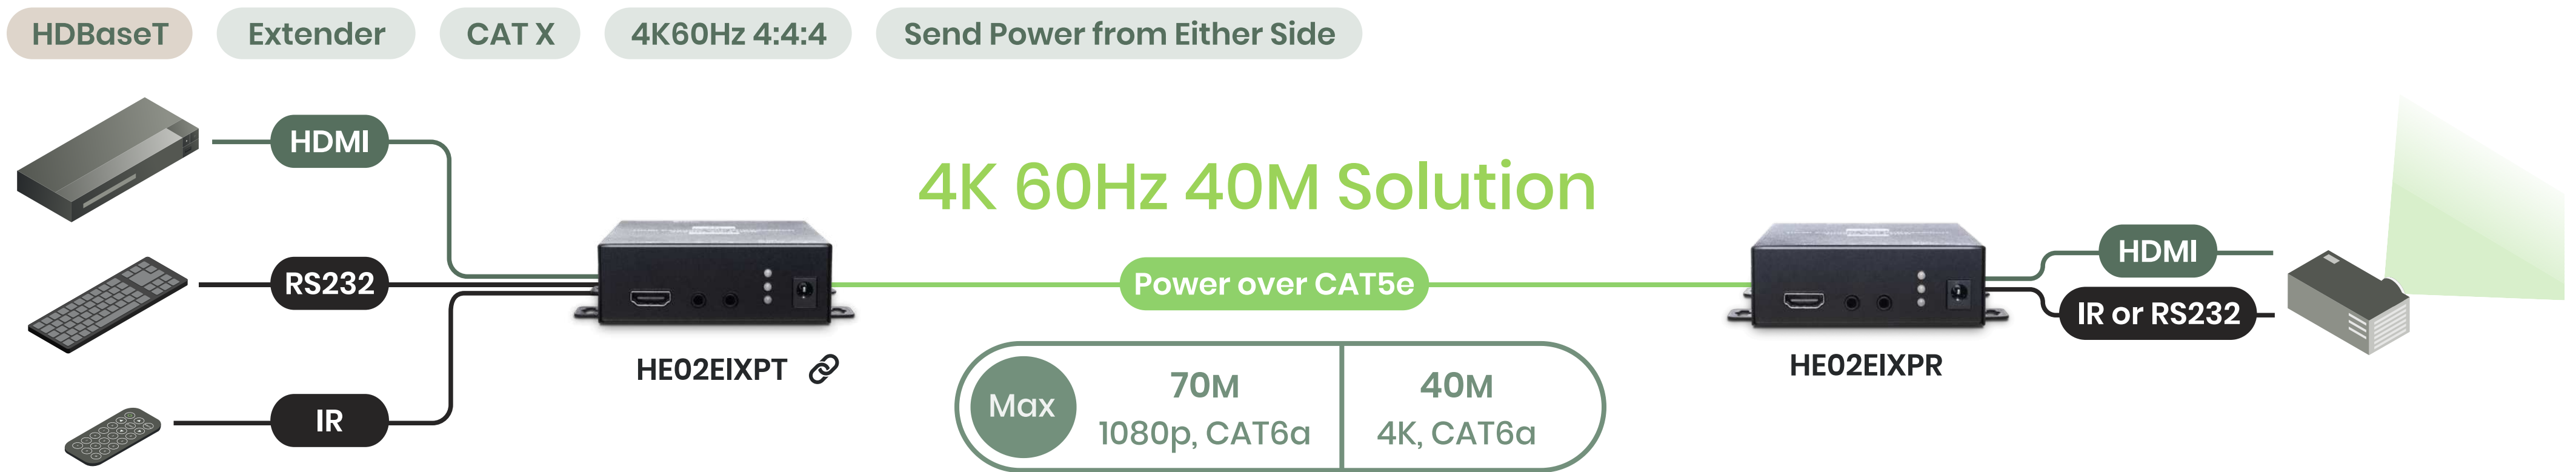

01

Extenders of Different Signals

HDMI

DisplayPort

DVI

VGA

USB

Full range of product, from 1080p@60 to 4K@60,
from economical to high spec!

HDMI over CAT5e

1080p 60Hz extension solution

01 - Extenders of Different Signals

HDMI over CAT5e

HDBaseT High quality 4K60Hz 4:4:4 extending solution

01 - Extenders of Different Signals

HDMI over CAT5e

HDBaseT High quality 4K30/60Hz 4:4:4 extending solution

4K Long range Over IP extending solution

Workable with IP Repeater (SR01X)

4K Point to Point Extension

HDMI Extender Distributor CAT X 4K30Hz Workable with Switch over IP

4K Distributing through Switch

01 - Extenders of Different Signals

Long Range HDMI over CAT5e

1080p Long range Over IP extending solution

01 - Extenders of Different Signals

1080p Point to Point Extension

HDMI Extender Distributor CAT X 1080p Loop out Workable with Switch over IP