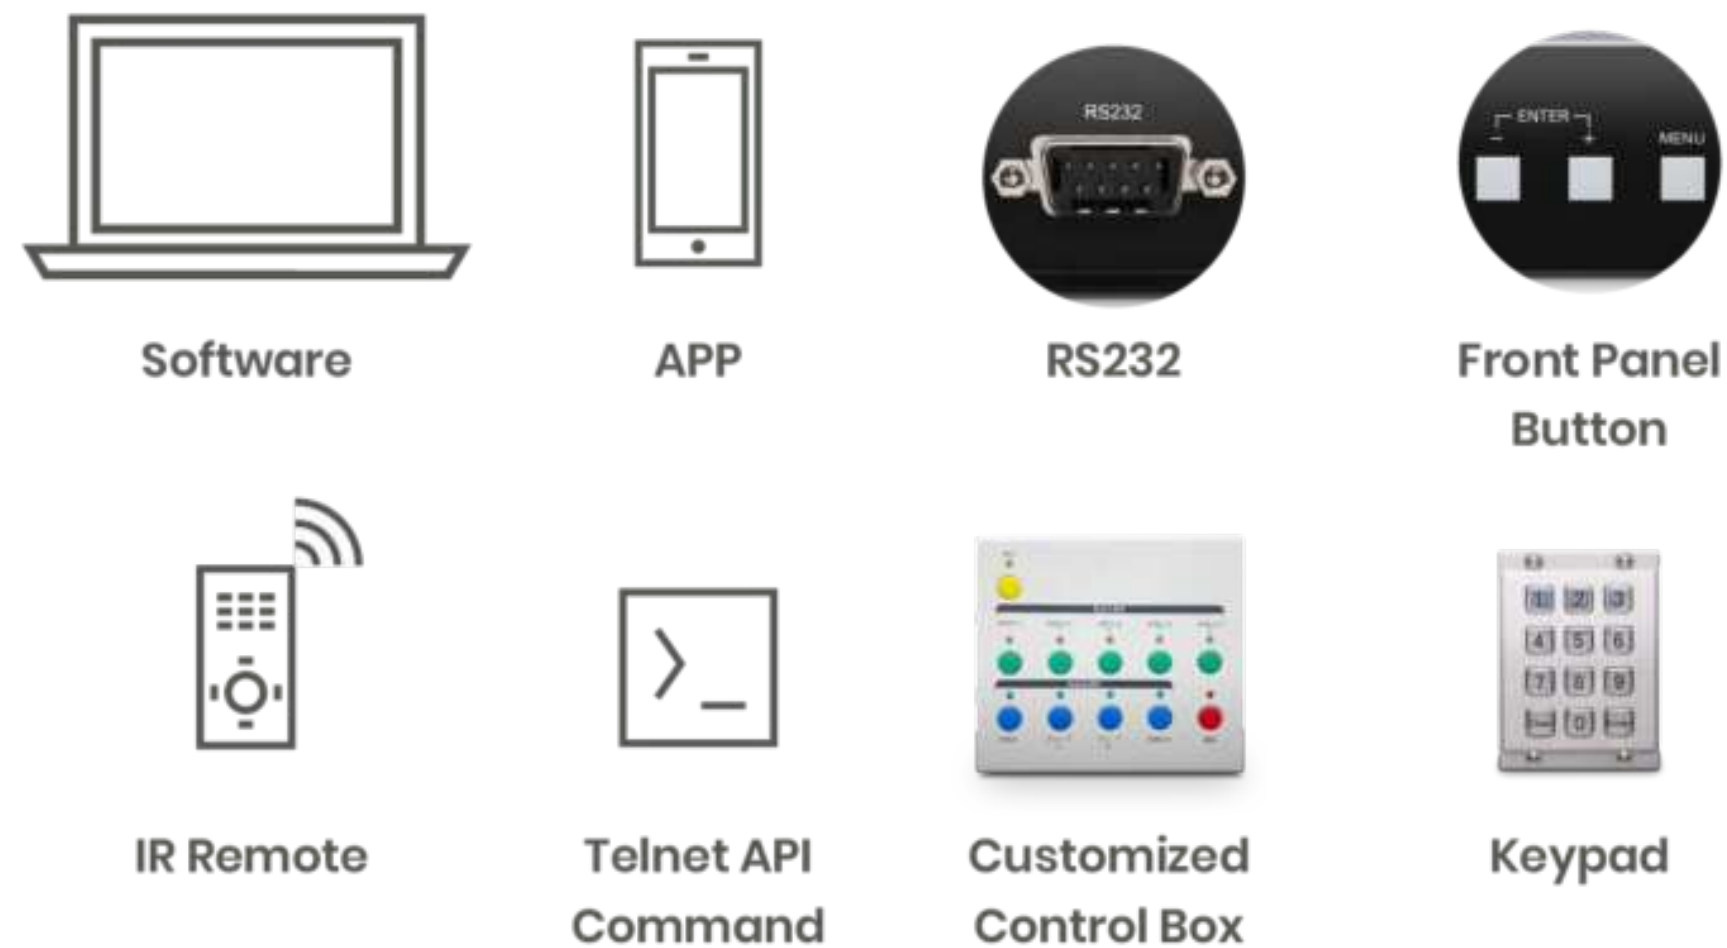

4K HDMI/ DVI/ VGA over IP

Support Video wall, custom-made software, Mouse roaming and more!

Case Study

Roadside Assistance Center 

More Case Study

Police Training Center 

Emergency Response Center 

Traffic Control Center 

4K HDMI/ DVI/ VGA over IP

A flexible and powerful solution for your Pro AV project

Easy Operation

Audio Extract & Embed

TV Wall Max 8x16

Multiple Controls

Multi-signal Intergration 1080p 4K PoE

03