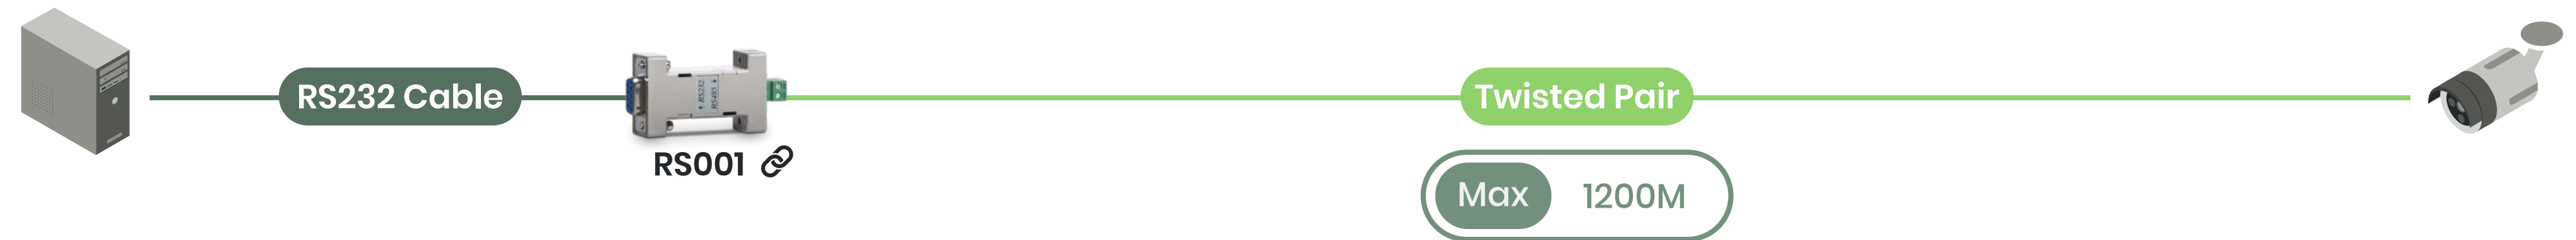

RS232 to RS485 1200M No Power Needed

RS232/ RS485/ RS422 to IP TCP Server/ TCP Client/ UDP Mode Ethernet Virtual Com Port Software WebGUI

10 - Data Transmission

Extender

Extending RS232 signal through cost-effective Cat5e cable