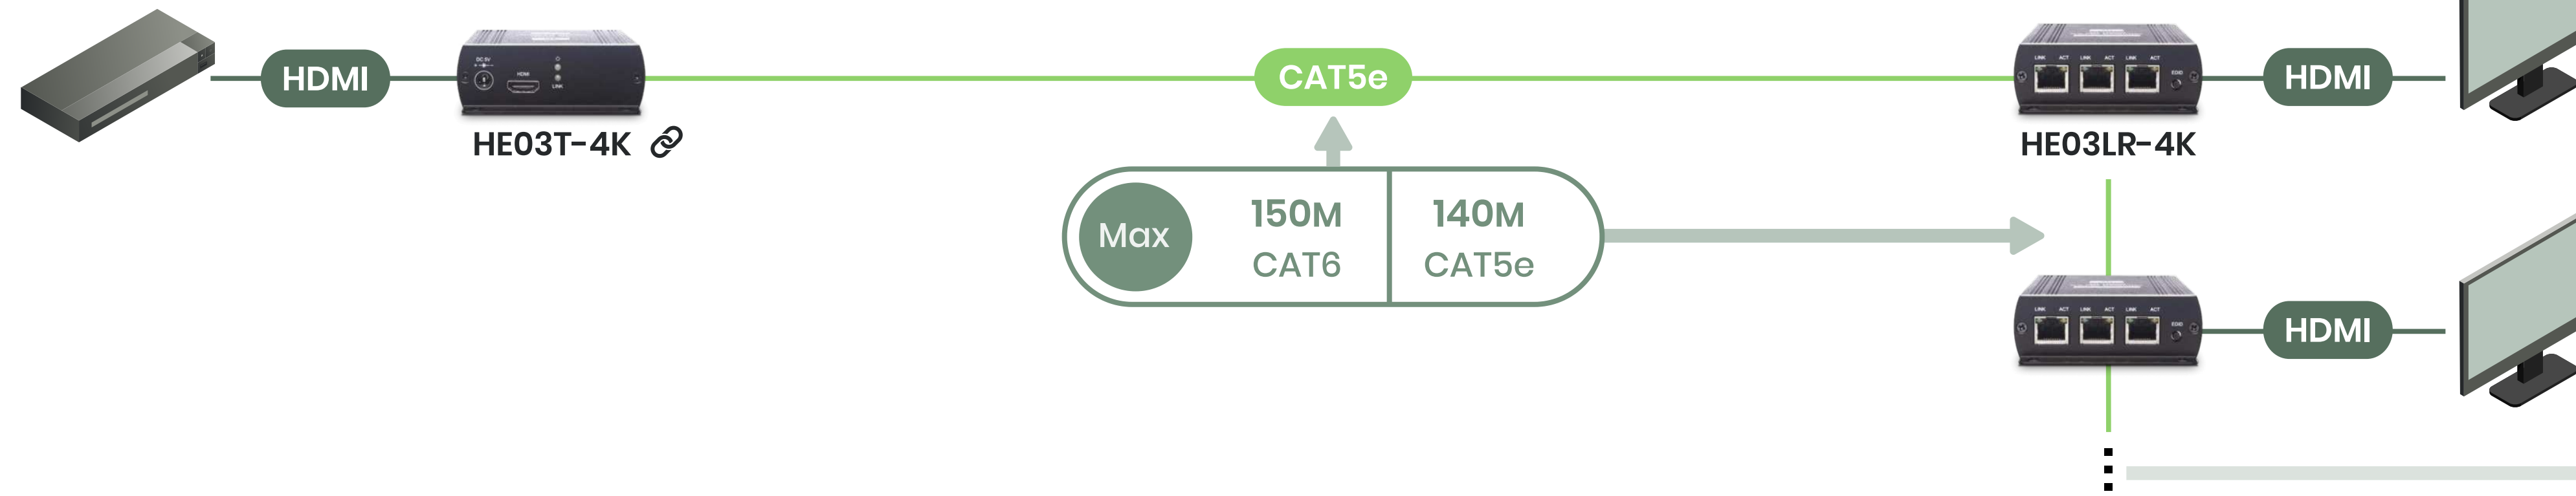

CAT X

1 to 4 Distributor

1080p

Dongle Receiver

Stackable

03 - HDMI Distributors

HDMI Extending Distributors - 1 to Multiple

4K 30Hz, Up to 2.5KM, 250 Monitors

4K30Hz Daisy Chain Distribution Extender HDMI over IP

*Very low latency, 50 HE03LRs would have one frame latency.

*HE03T/R-4K also work with network switch

*Can connect to HE03R-4K : point to point version

1080p, Support Point to Many Connections via Network Switch

1080p Switch Distribution Extender HDMI Loop out over IP

04

Presentation Switcher

Switching Extenders

Multi-functional BYOD Switchers

Professional switcher for conference room or lecture hall

RS232

IR

USB ⚡

*integrated with wall plate through dry contact

KC02

Switching Extenders – HDMI/ DisplayPort/ USB-C

A presentation switcher with extending daisy-chain receiver

4K Resolution, Support Daisy Chain