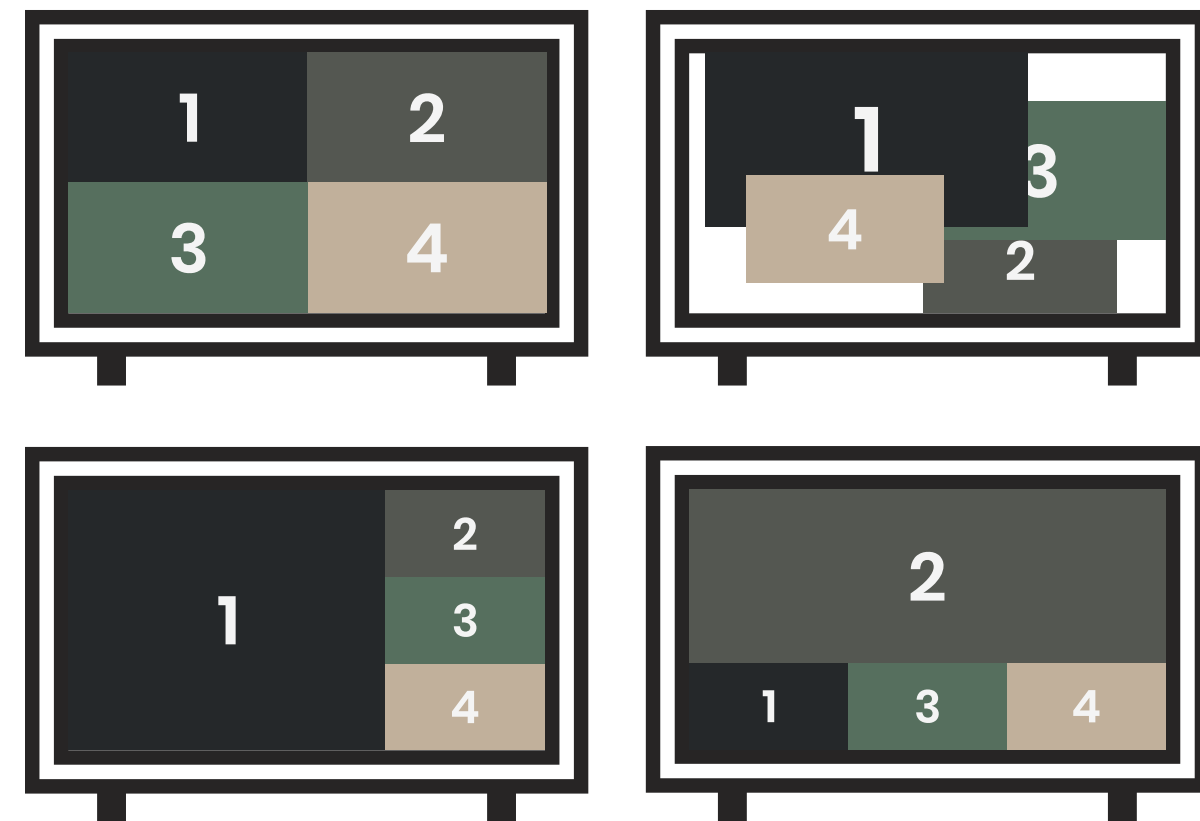

4x2/ 4x4/ 10x10 Available

4K60Hz 4:4:4

HDMI

10 to 10 Matrix

Audio Extract

ARC

05 – HDMI Matrix

HDMI Multi-view Matrix Switcher - 4x4

Multi-Function Matrix that support multi-view and video wall

- Matrix
- 1080p 60Hz
- Video wall/Multi-view
- Multiple Controls
- Seamless

HM44 [↗](#)

Control: APP, Web GUI, RS232

Support: Seamless Switch

05 - HDMI Matrix

Multi-view Mode

Video Wall Mode

Matrix Mode

05

HDMI Matrix/Switcher

Matrix Switcher

Multi-view Matrix Switcher

Multi-view Switcher