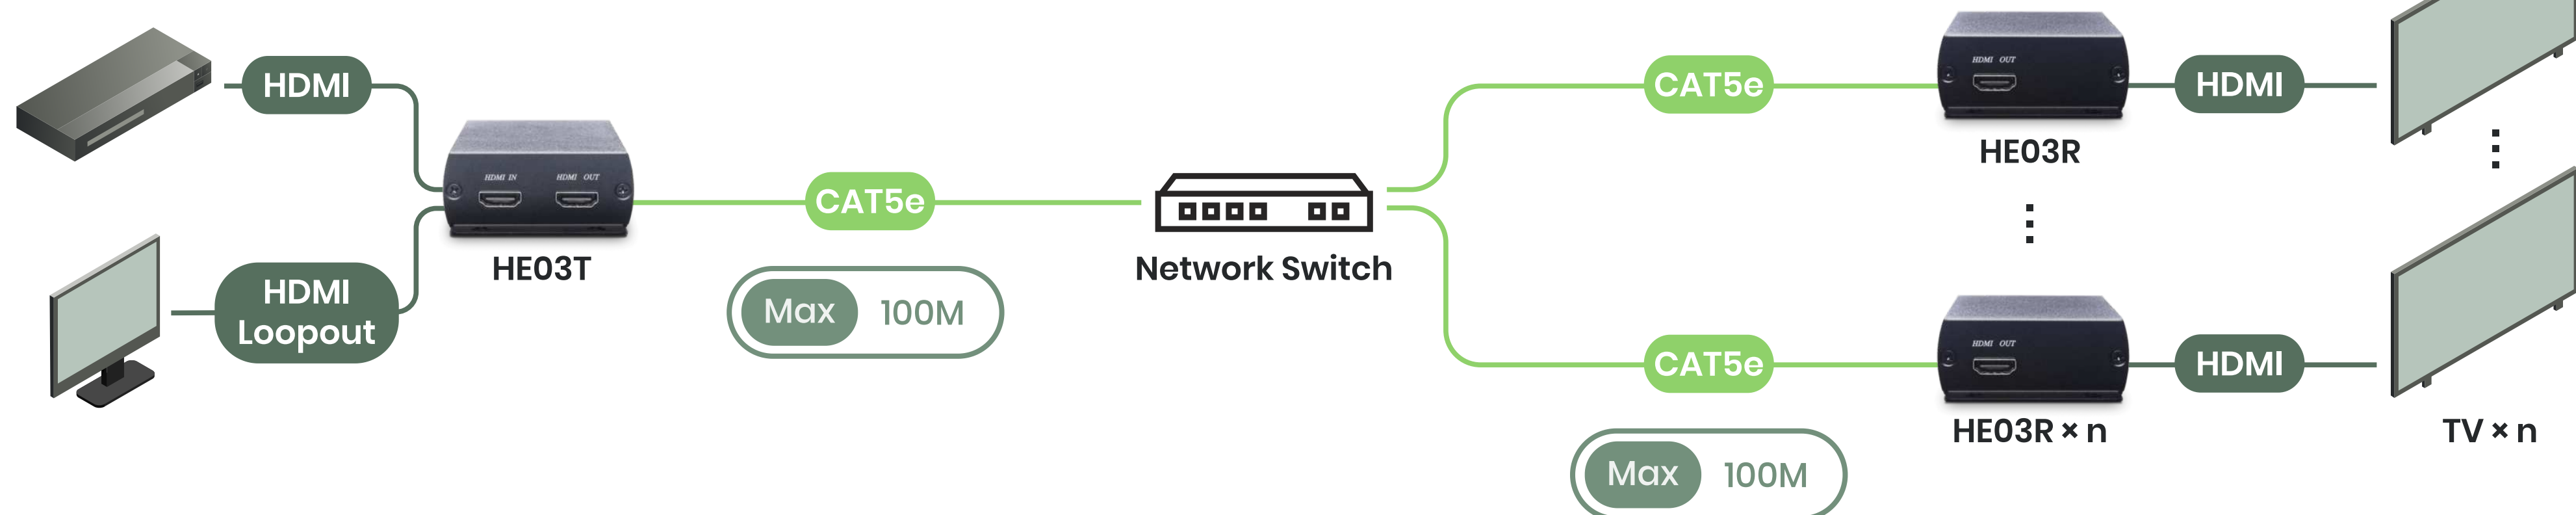

4K Long range Over IP extending solution

Workable with IP Repeater (SR01X)

4K Point to Point Extension

HDMI Extender Distributor CAT X 4K30Hz Workable with Switch over IP

4K Distributing through Switch

01 - Extenders of Different Signals

Long Range HDMI over CAT5e

1080p Long range Over IP extending solution

01 - Extenders of Different Signals

1080p Point to Point Extension

HDMI Extender Distributor CAT X 1080p Loop out Workable with Switch over IP

1080p Distributing through Switch

HDMI over Fiber

Extra long range transmission

HDMI

01 - Extenders of Different Signals

HDMI Extender Fiber 4K30Hz 4:4:4 Dongle Type LC Module Changeable

HDMI Extender Fiber 4K60Hz 4:4:4 KVM SFP+

Extending your video, keyboard, mouse to far end

Workable with IP Repeater (SR01X)

01 - Extenders of Different Signals

01

Extenders of Different Signals

HDMI

DisplayPort

DVI