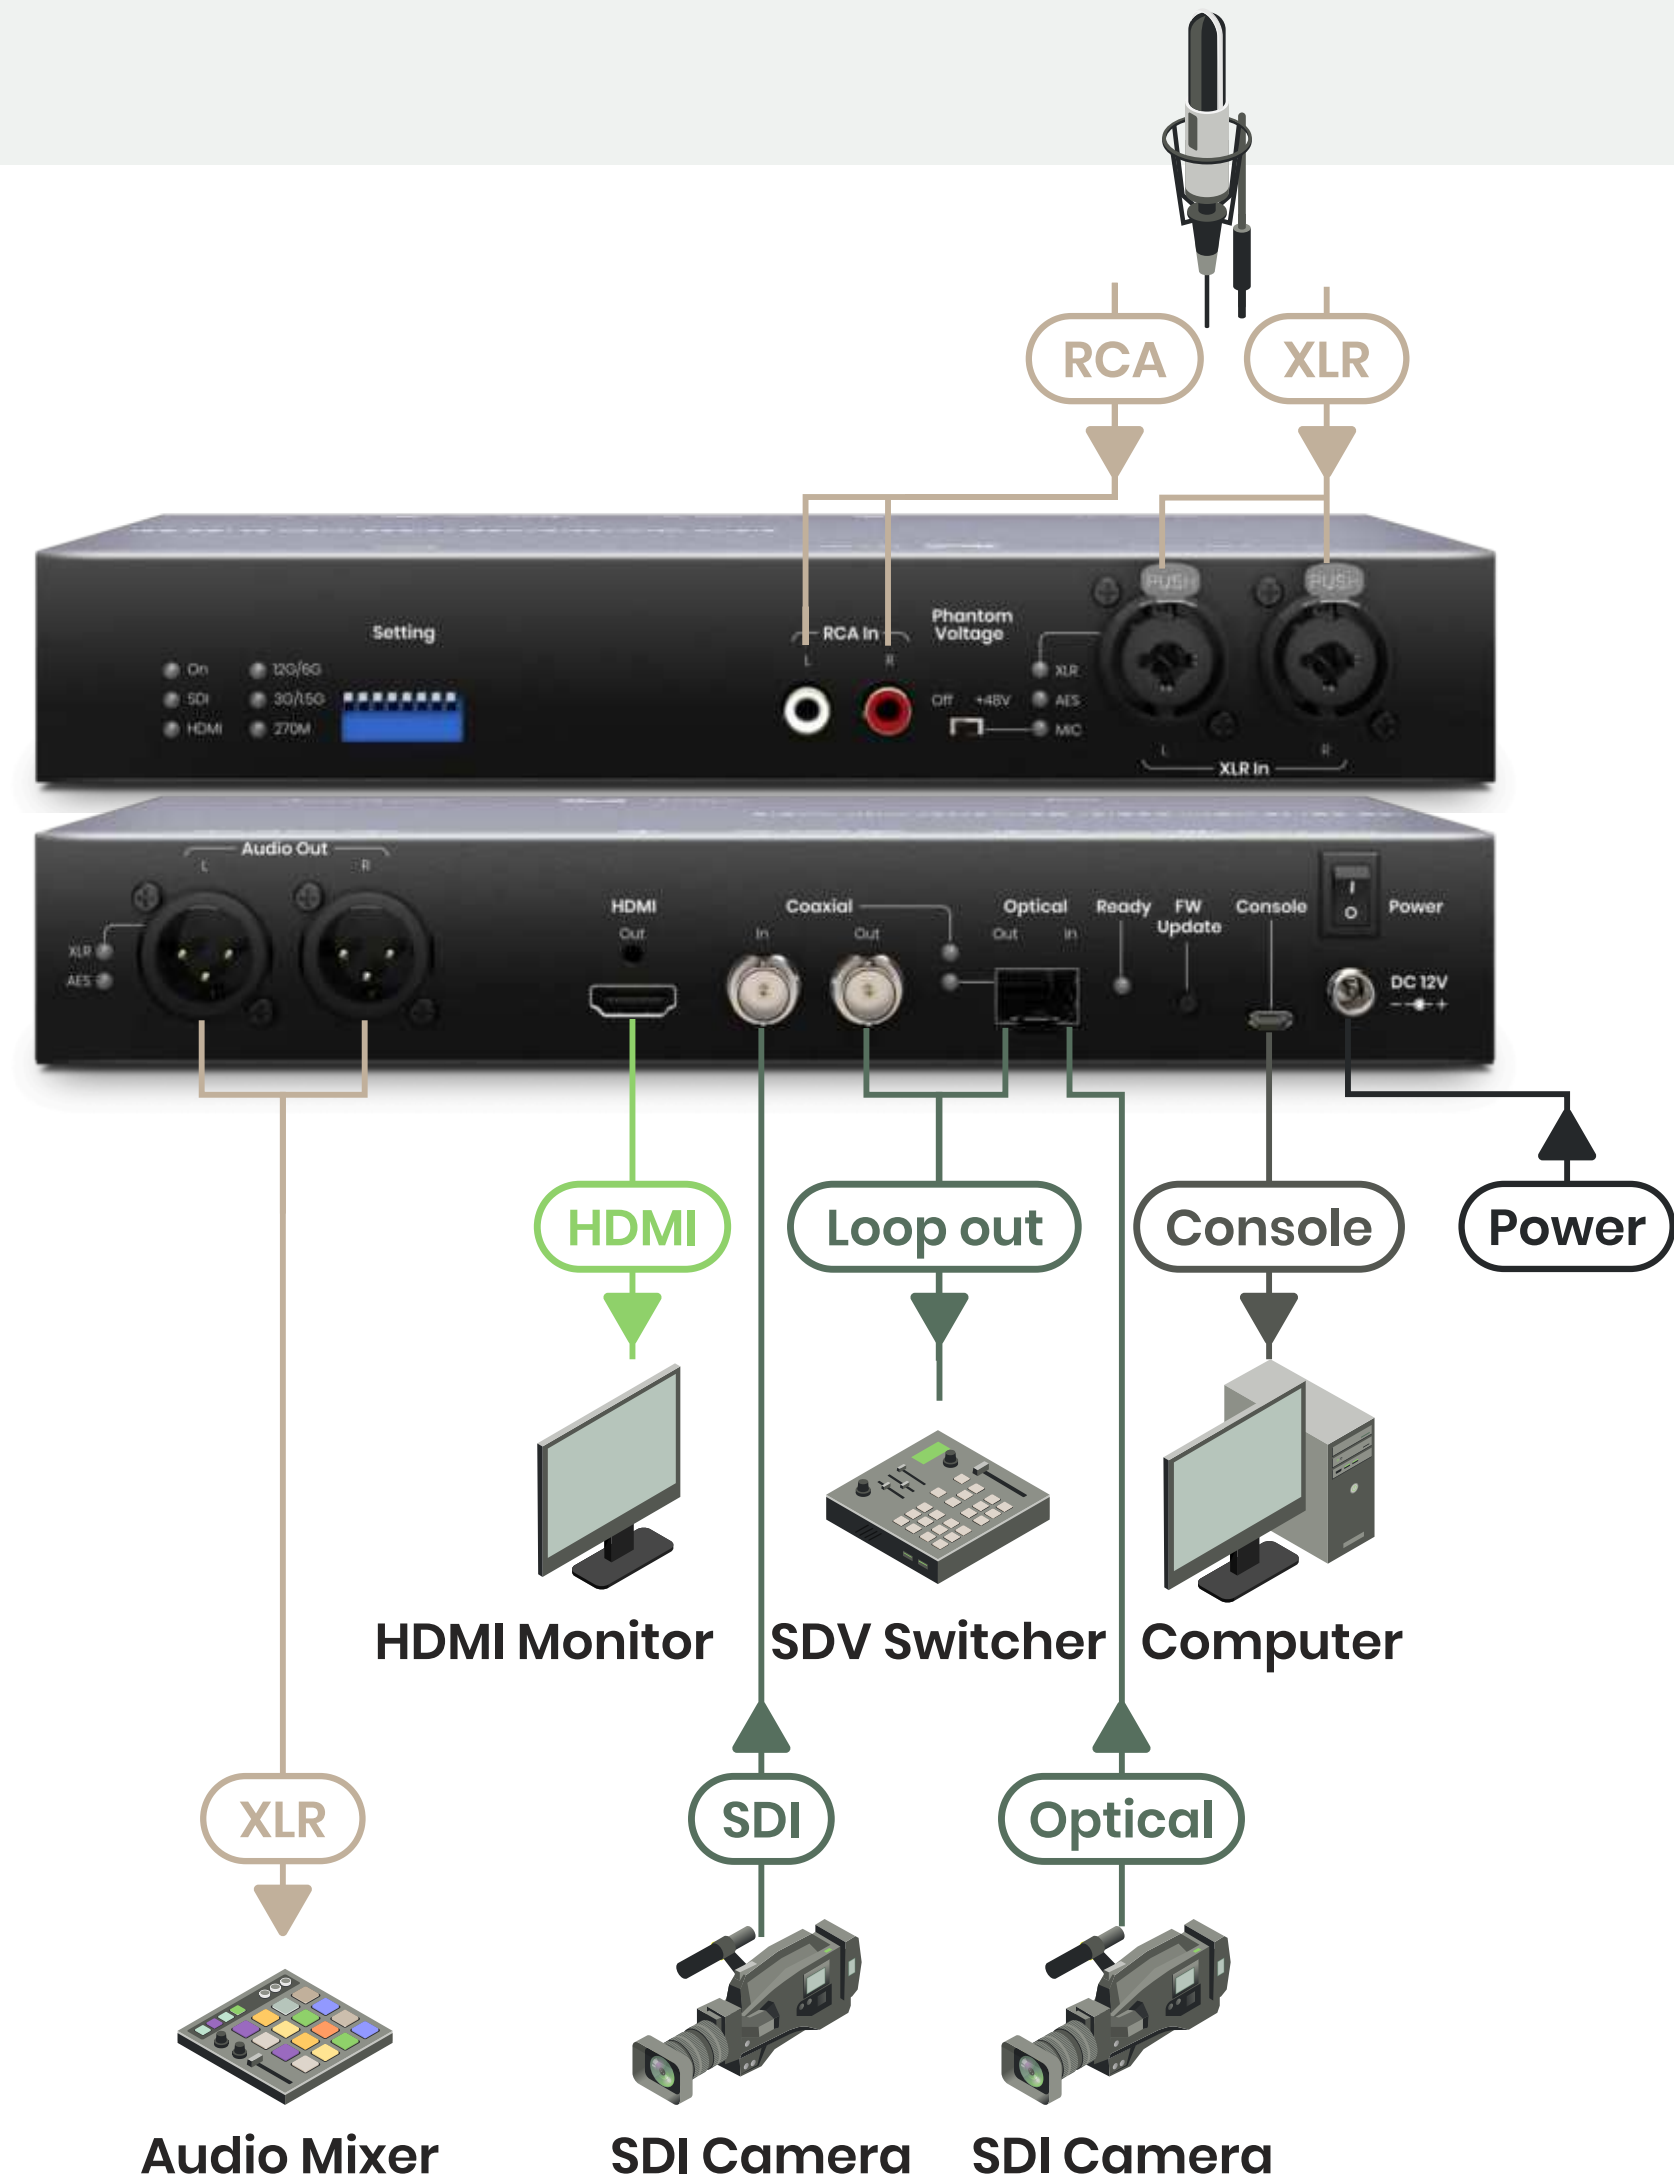

Non-audio Version
SDI01-12G

06 - HD-SDI

SDI01A-12G