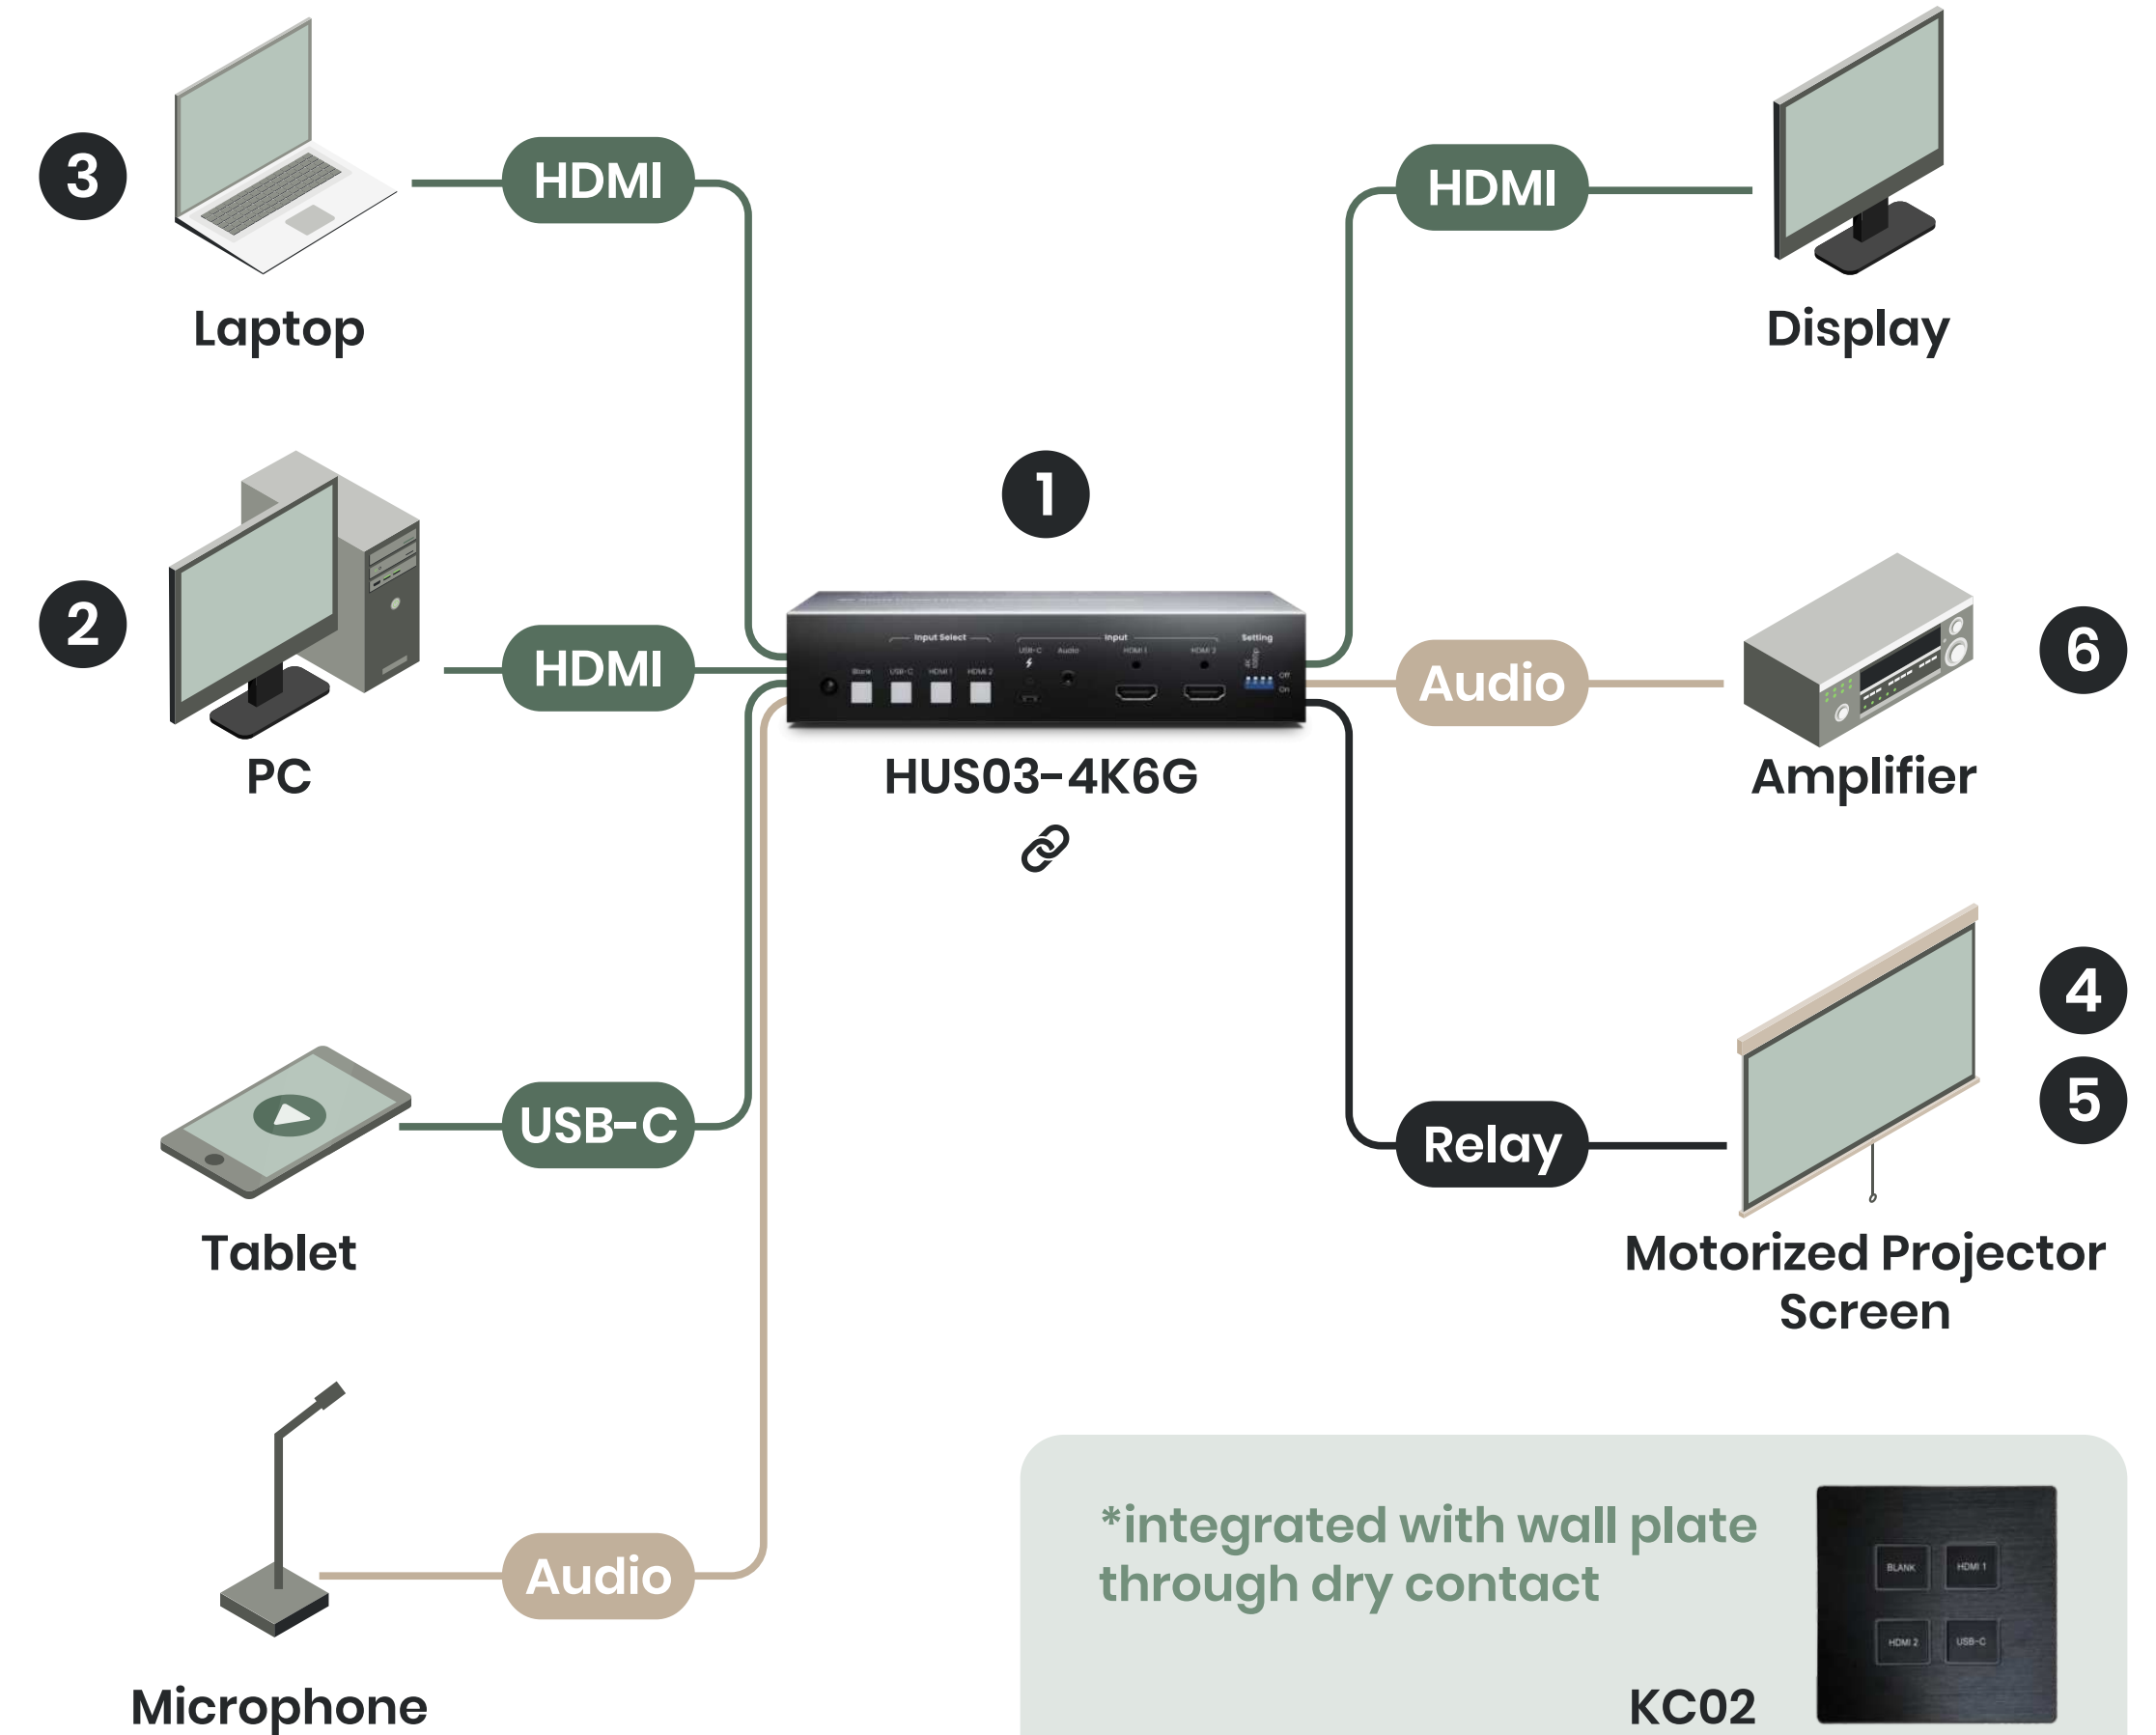

1080p, Support Point to Many Connections via Network Switch

1080p Switch Distribution Extender HDMI Loop out over IP

04

Presentation Switcher

Switching Extenders

Multi-functional BYOD Switchers

Professional switcher for conference room or lecture hall

Multi-functional BYOD Switchers

Integrate presentation devices with one Box

04 - Presentation Switcher

HUS03-4K6G

HDMI/USB-C

Audio Switching

Audio Embed

Audio Extractor

RS232

IR

USB ⚡

*integrated with wall plate through dry contact

KC02

Switching Extenders – HDMI/ DisplayPort/ USB-C

A presentation switcher with extending daisy-chain receiver

4K Resolution, Support Daisy Chain

HDMI Matrix/Switcher

Matrix Switcher

Multi-view Matrix Switcher

Multi-view Switcher

Small to large size of Matrix, with multiple ways for control

HDMI Matrix Switcher – 4K60Hz 4:4:4

4K@60 Matrix with APP control and audio extraction