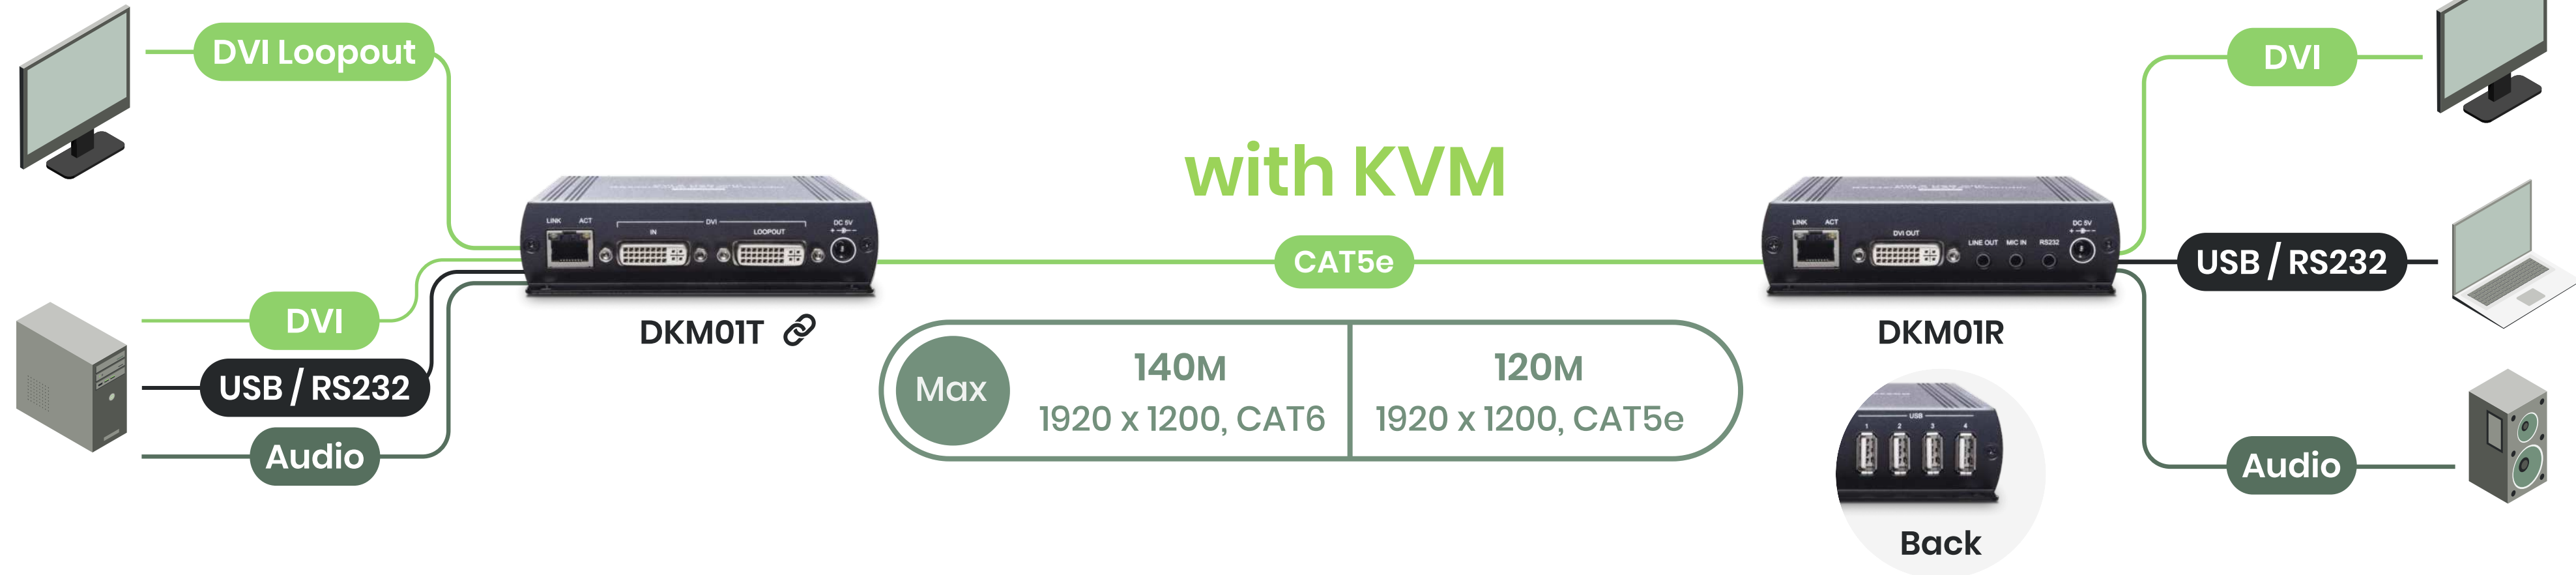

DVI Extender CAT X KVM USB 2.0