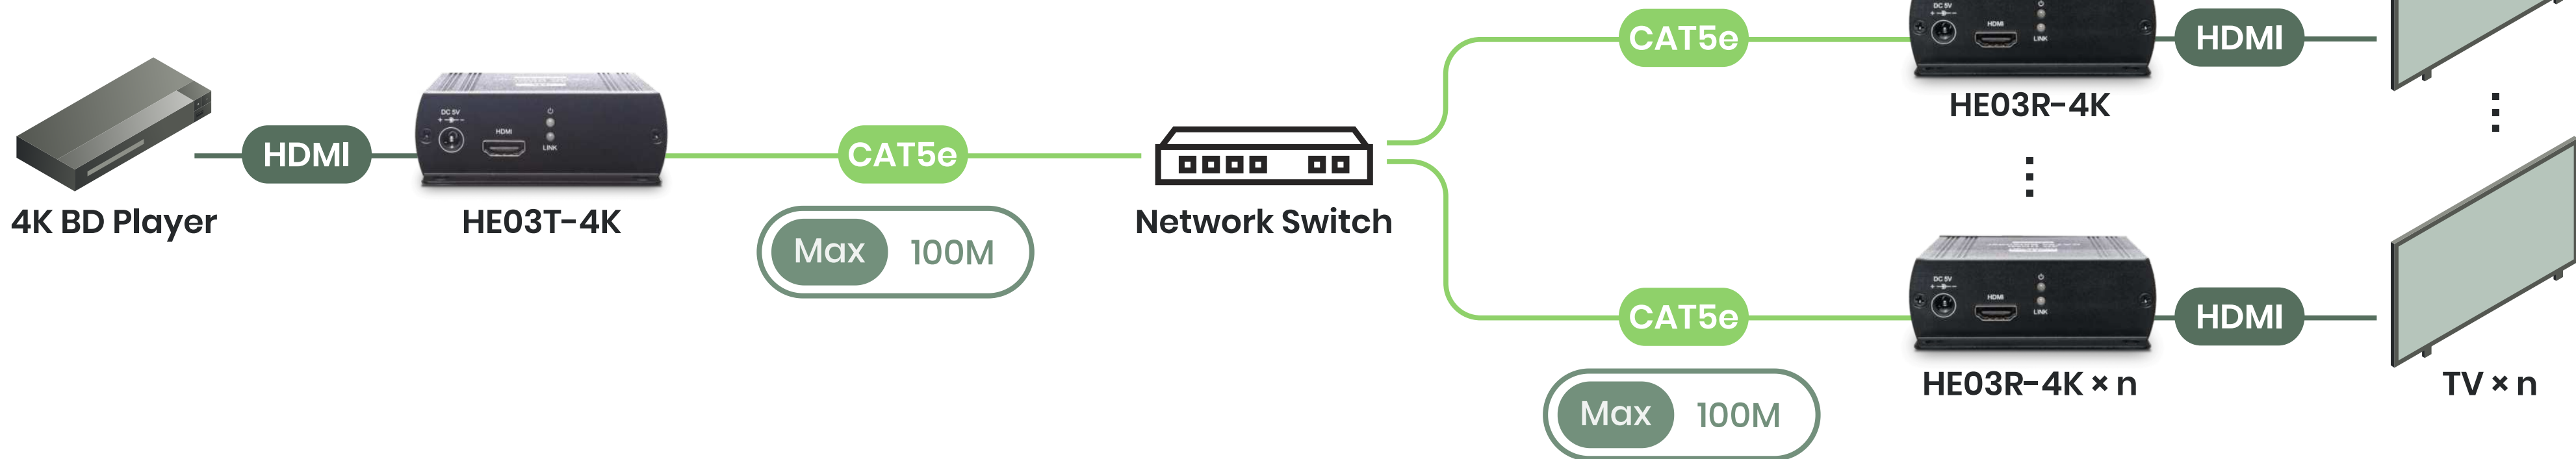

4K Long range Over IP extending solution

Workable with IP Repeater (SR01X)

4K Point to Point Extension

HDMI Extender Distributor CAT X 4K30Hz Workable with Switch over IP

4K Distributing through Switch

01 - Extenders of Different Signals

Long Range HDMI over CAT5e

1080p Long range Over IP extending solution

01 - Extenders of Different Signals

1080p Point to Point Extension

HDMI Extender Distributor CAT X 1080p Loop out Workable with Switch over IP

1080p Distributing through Switch

HDMI over Fiber

Extra long range transmission

HDMI

01 - Extenders of Different Signals

HDMI Extender Fiber 4K30Hz 4:4:4 Dongle Type LC Module Changeable

HDMI Extender Fiber 4K60Hz 4:4:4 KVM SFP+

Extending your video, keyboard, mouse to far end

Workable with IP Repeater (SR01X)

01 - Extenders of Different Signals

01

Extenders of Different Signals

HDMI

DisplayPort

DVI