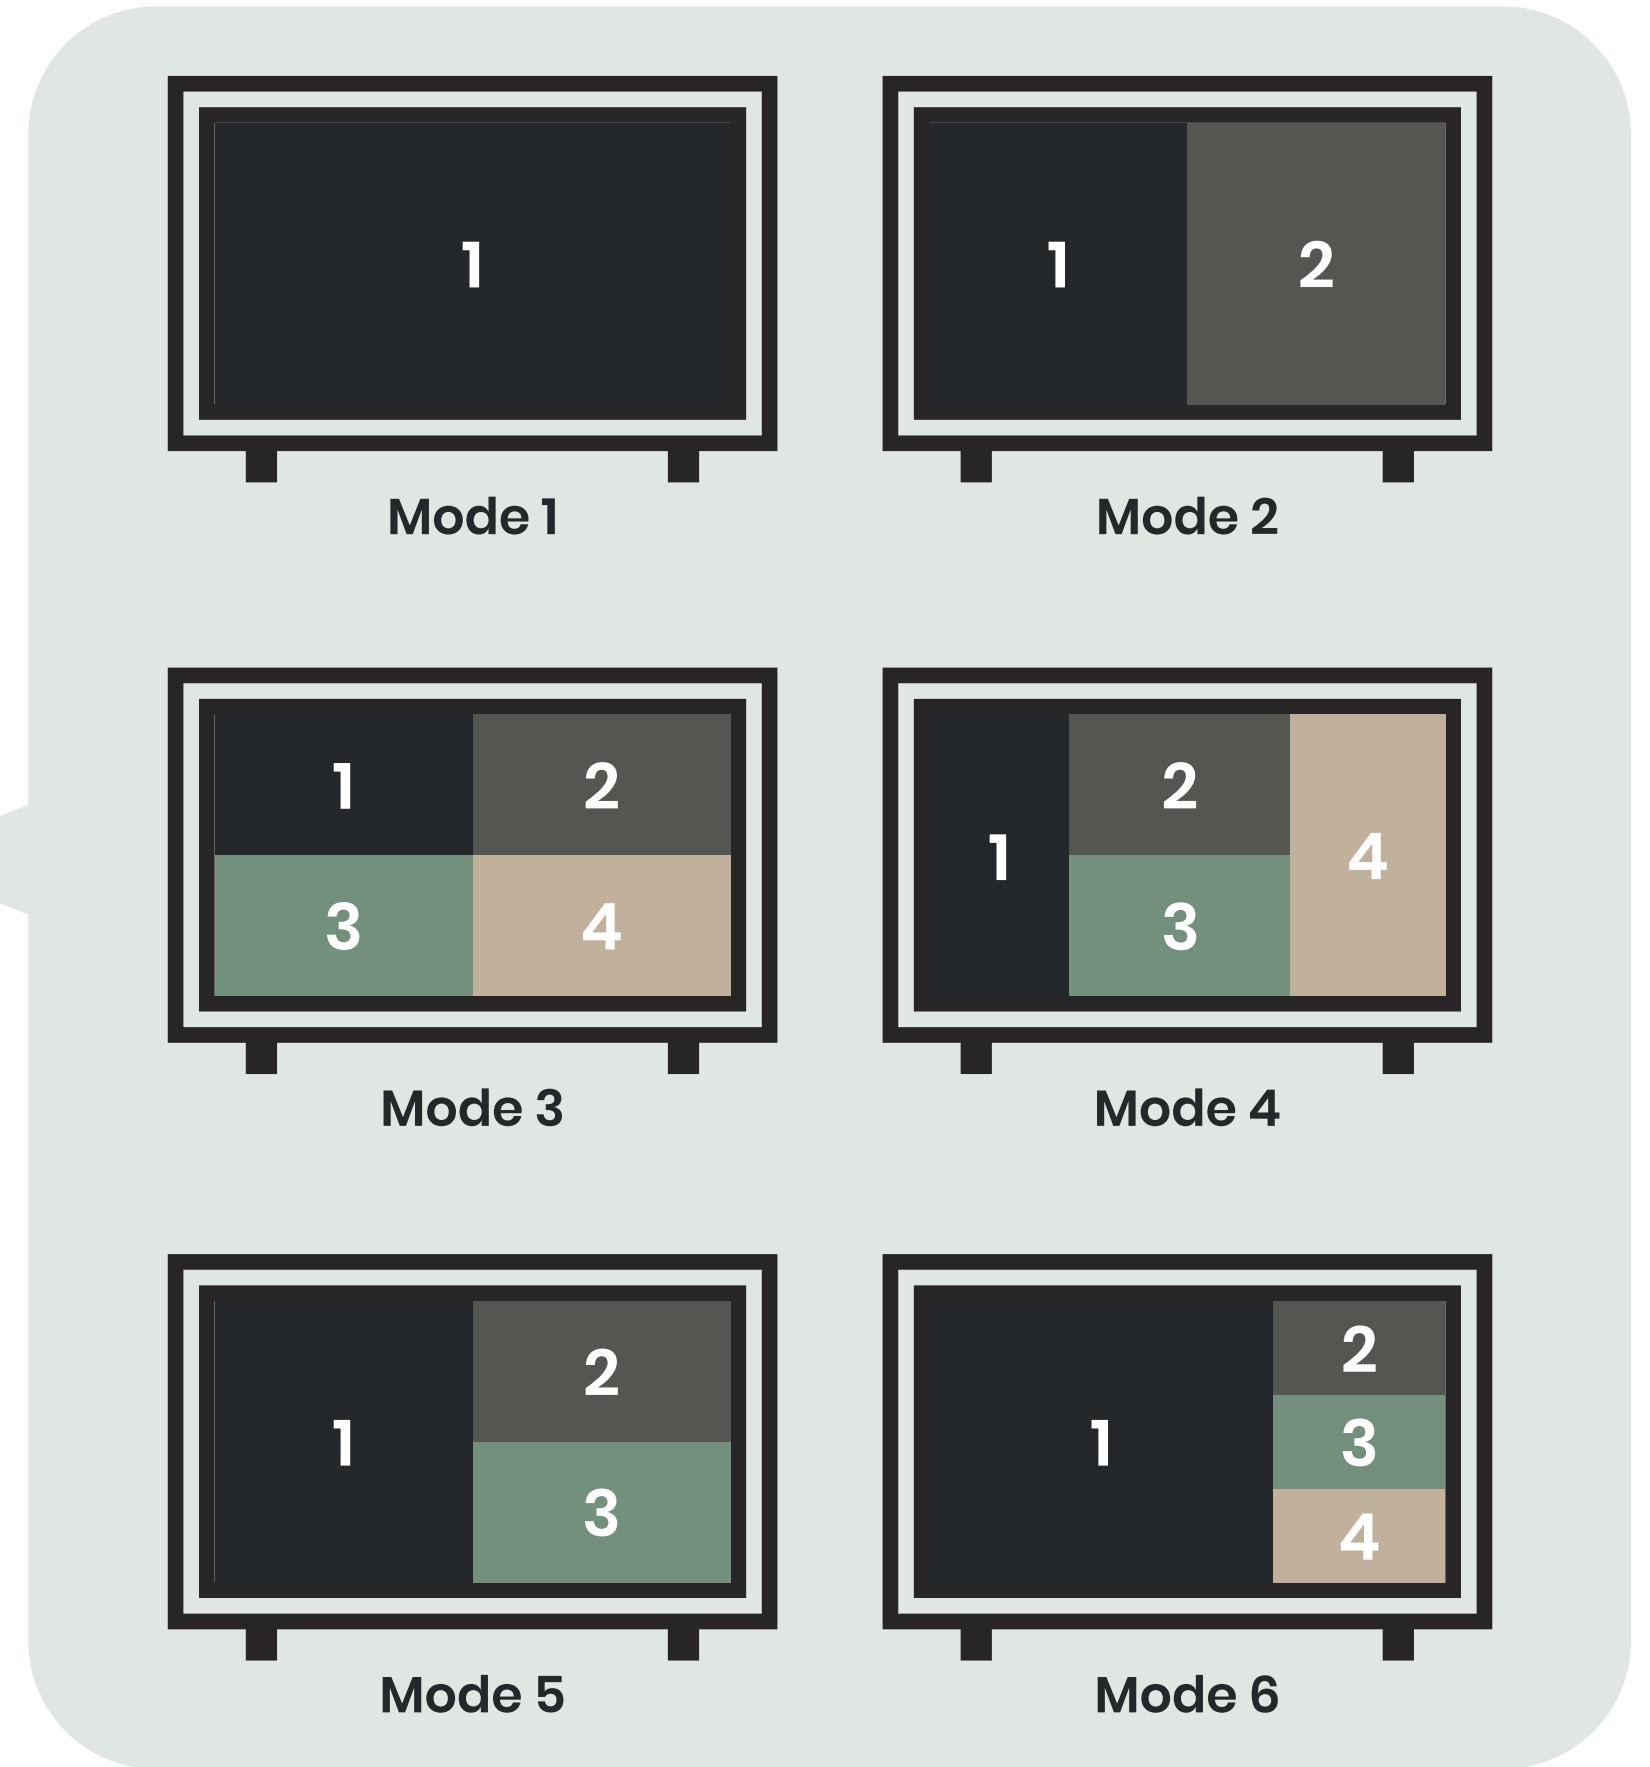

Multi-Function Matrix that support multi-view and video wall

- Matrix
- 1080p 60Hz
- Video wall/Multi-view
- Multiple Controls
- Seamless

HM44 [↗](#)

Control: APP, Web GUI, RS232

Support: Seamless Switch

05 - HDMI Matrix

Multi-view Mode

Video Wall Mode

Matrix Mode

05

HDMI Matrix/Switcher

Matrix Switcher

Multi-view Matrix Switcher

Multi-view Switcher

Monitoring multiple devices with one screen

HDMI Multi-view Seamless Switcher - 4x1

Display 4 devices on one screen at the same time

- 1080p 60Hz
- HDMI
- Multi-view
- Seamless
- Audio Mute
- Auto Switching

HDMI KVM Multi-view Seamless Switcher - 4x1

Display and control 4 devices on one screen at the same time

- 1080p
- HDMI
- Multi-view
- Seamless
- Mouse Roaming
- KVM

*DVR, NVR don't support mouse roaming