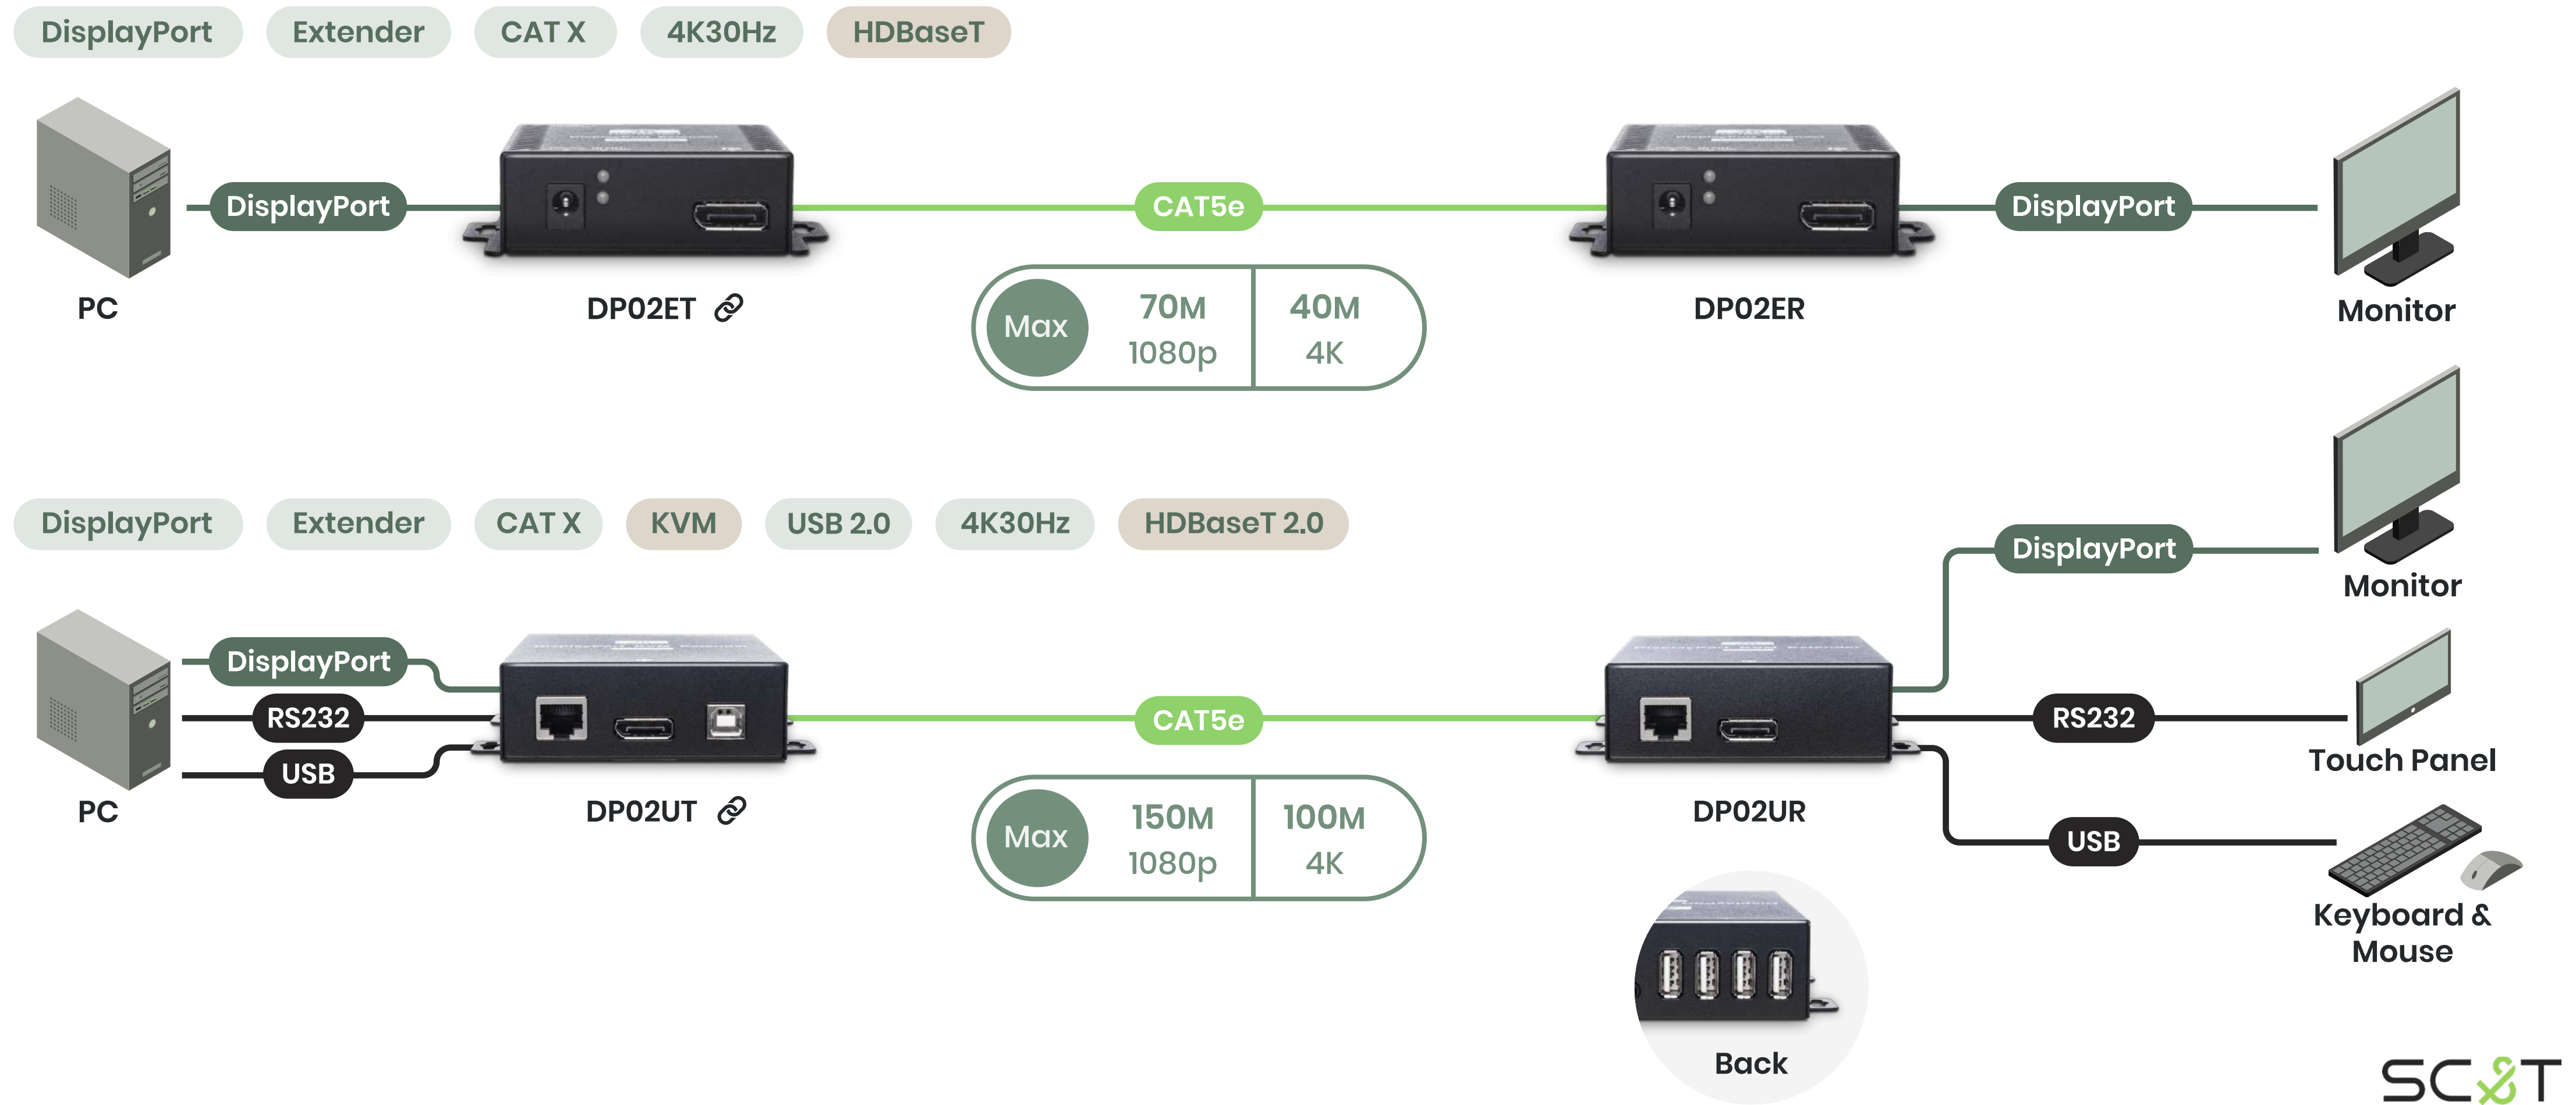

Extending your video, keyboard, mouse to far end

Workable with IP Repeater (SR01X)

01 - Extenders of Different Signals

01

Extenders of Different Signals

HDMI

DisplayPort

DVI

VGA

USB

Extending DisplayPort signal to anywhere you like!

DisplayPort over CAT5e

4K 30Hz DisplayPort extending solution for professionals

01 - Extenders of Different Signals

DisplayPort over CAT6a

4K 60Hz DisplayPort KVM extending solution for professionals

01 - Extenders of Different Signals

Other Features of HE02U-4K6G

- Supports HDMI Audio and SPDIF
- Supports eARC
- Supports CEC passthrough

01

Extenders of Different Signals

HDMI

DisplayPort

DVI

VGA

USB

Different types of DVI extenders

DVI over CAT5e

DVI CATX extenders, from 50M to 140M

01 - Extenders of Different Signals

DVI Extender Passive CAT X USB Power Dongle

DVI Extender Active HDBaseT CAT X