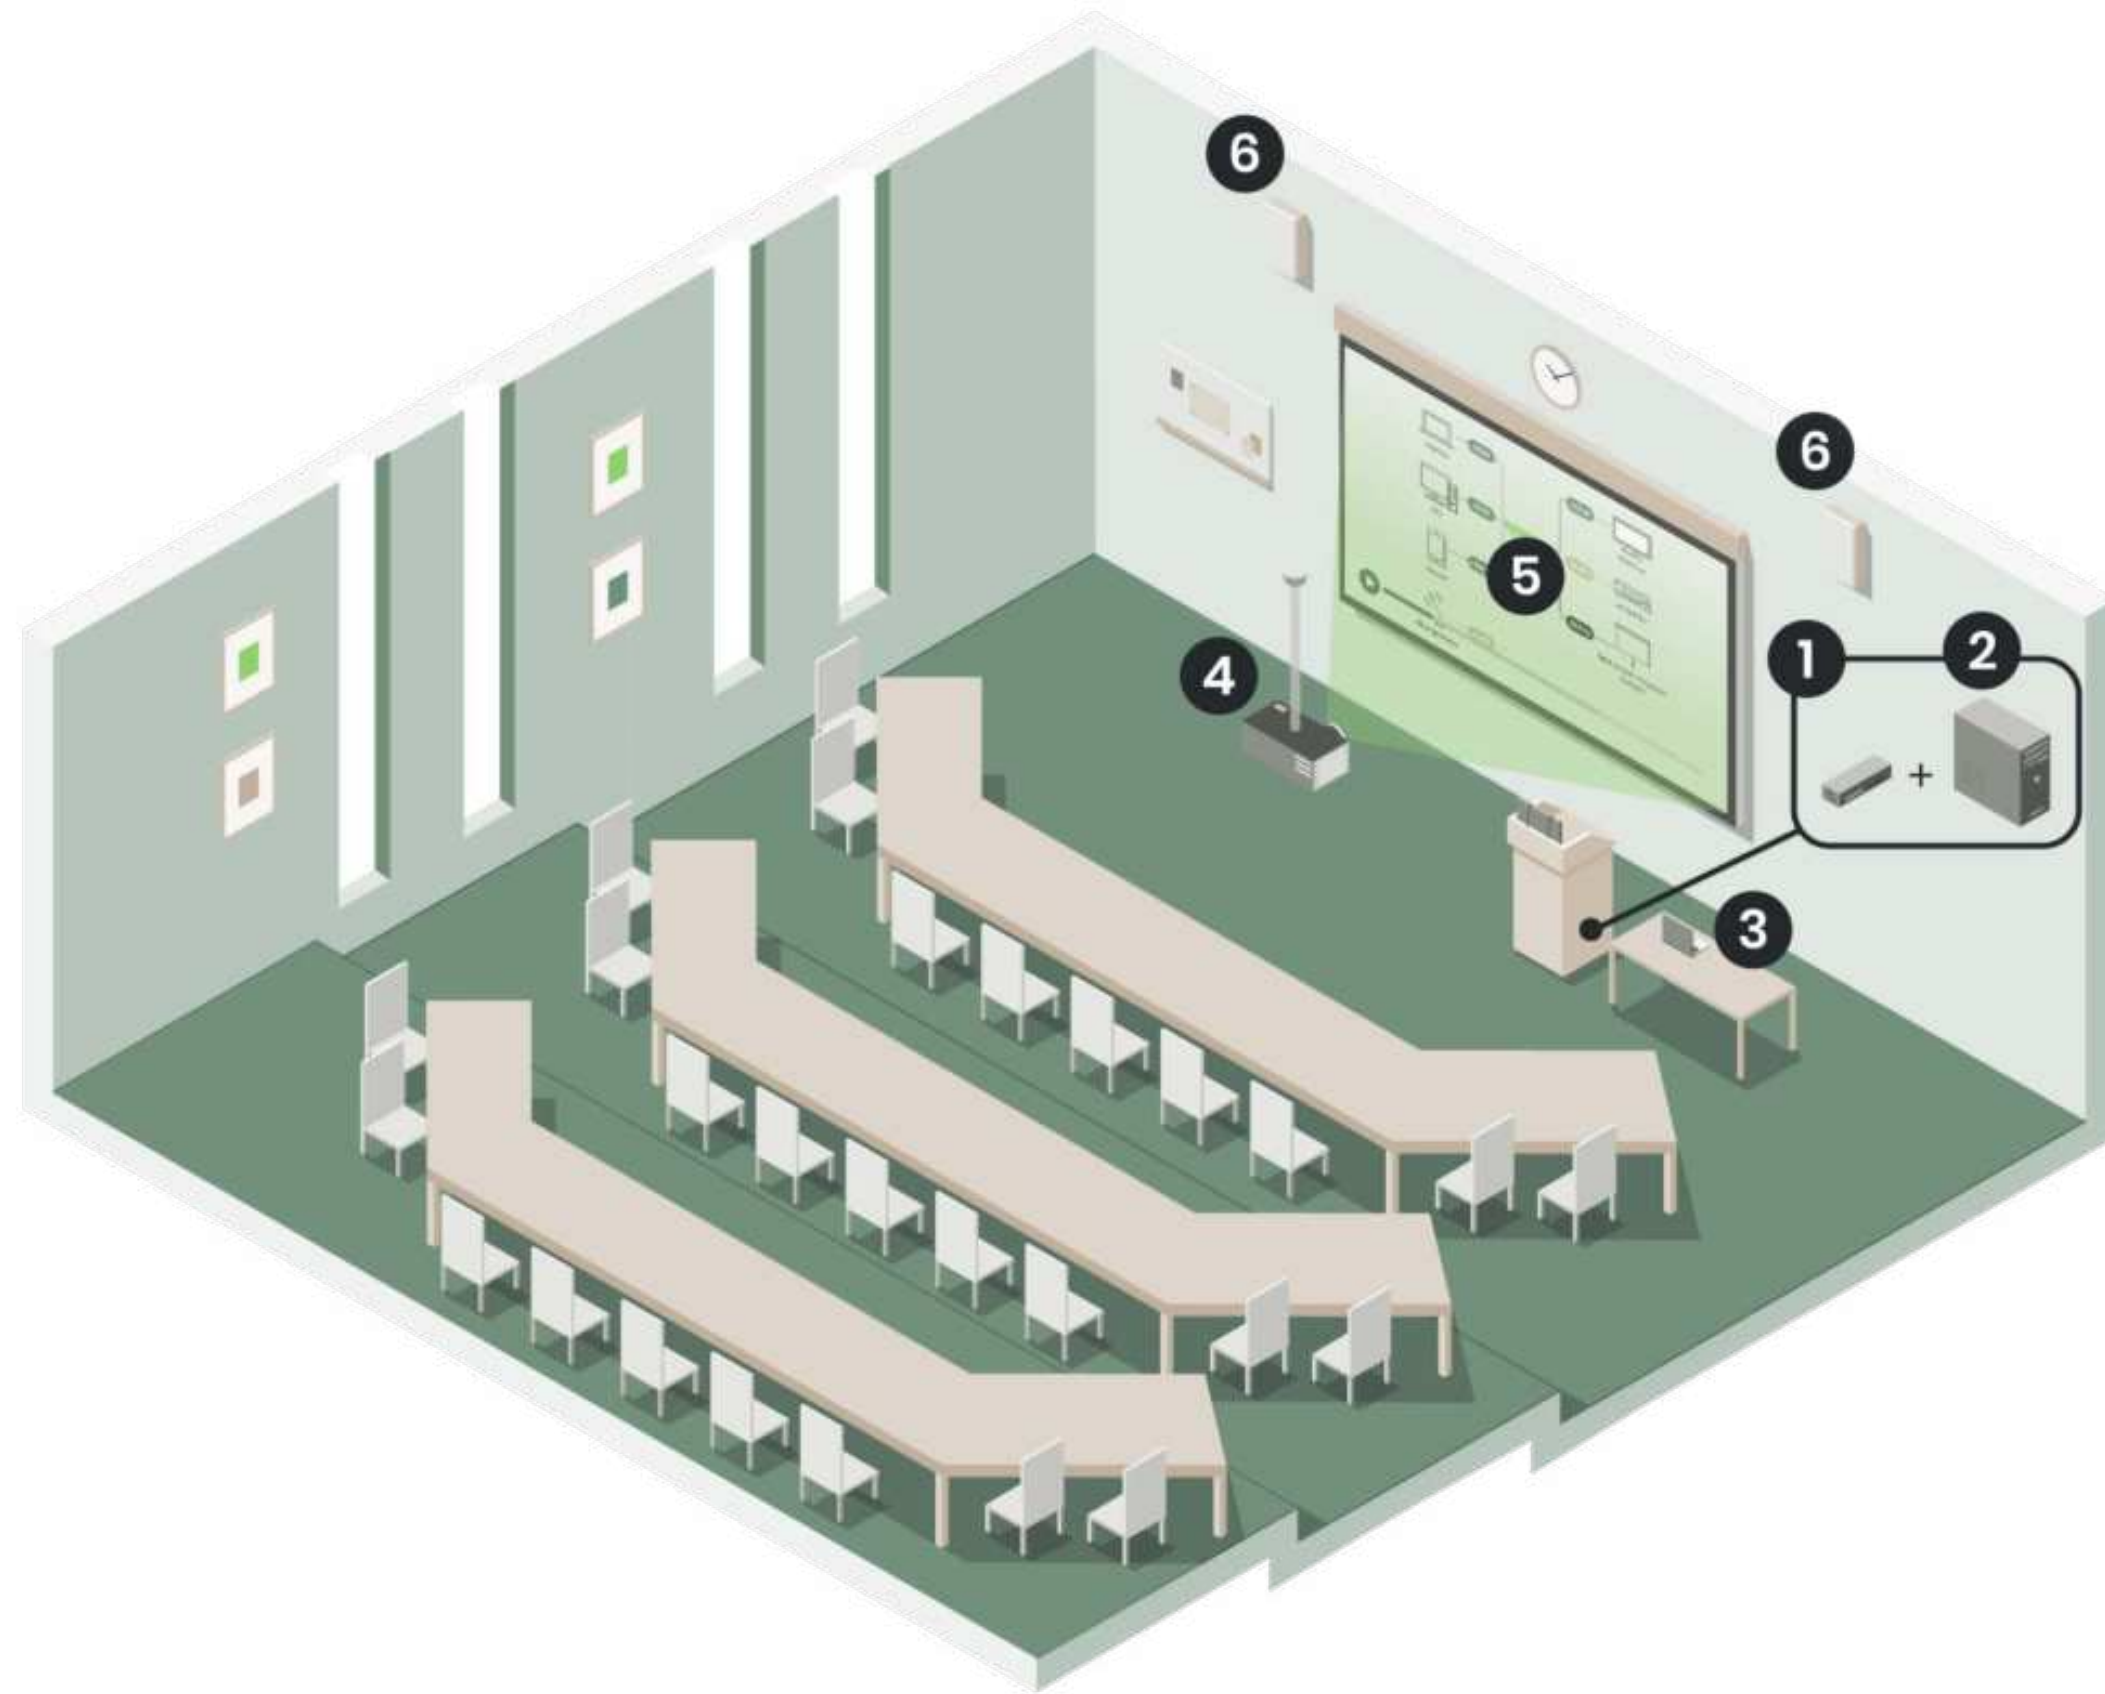

1080p, Support Point to Many Connections via Network Switch

1080p Switch Distribution Extender HDMI Loop out over IP

04

Presentation Switcher

Switching Extenders

Multi-functional BYOD Switchers

Professional switcher for conference room or lecture hall

Multi-functional BYOD Switchers

Integrate presentation devices with one Box

04 - Presentation Switcher

HUS03-4K6G

HDMI/USB-C

Audio Switching

Audio Embed

Audio Extractor

RS232

IR

USB ⚡

*integrated with wall plate through dry contact

KC02

Switching Extenders – HDMI/ DisplayPort/ USB-C

A presentation switcher with extending daisy-chain receiver

4K Resolution, Support Daisy Chain