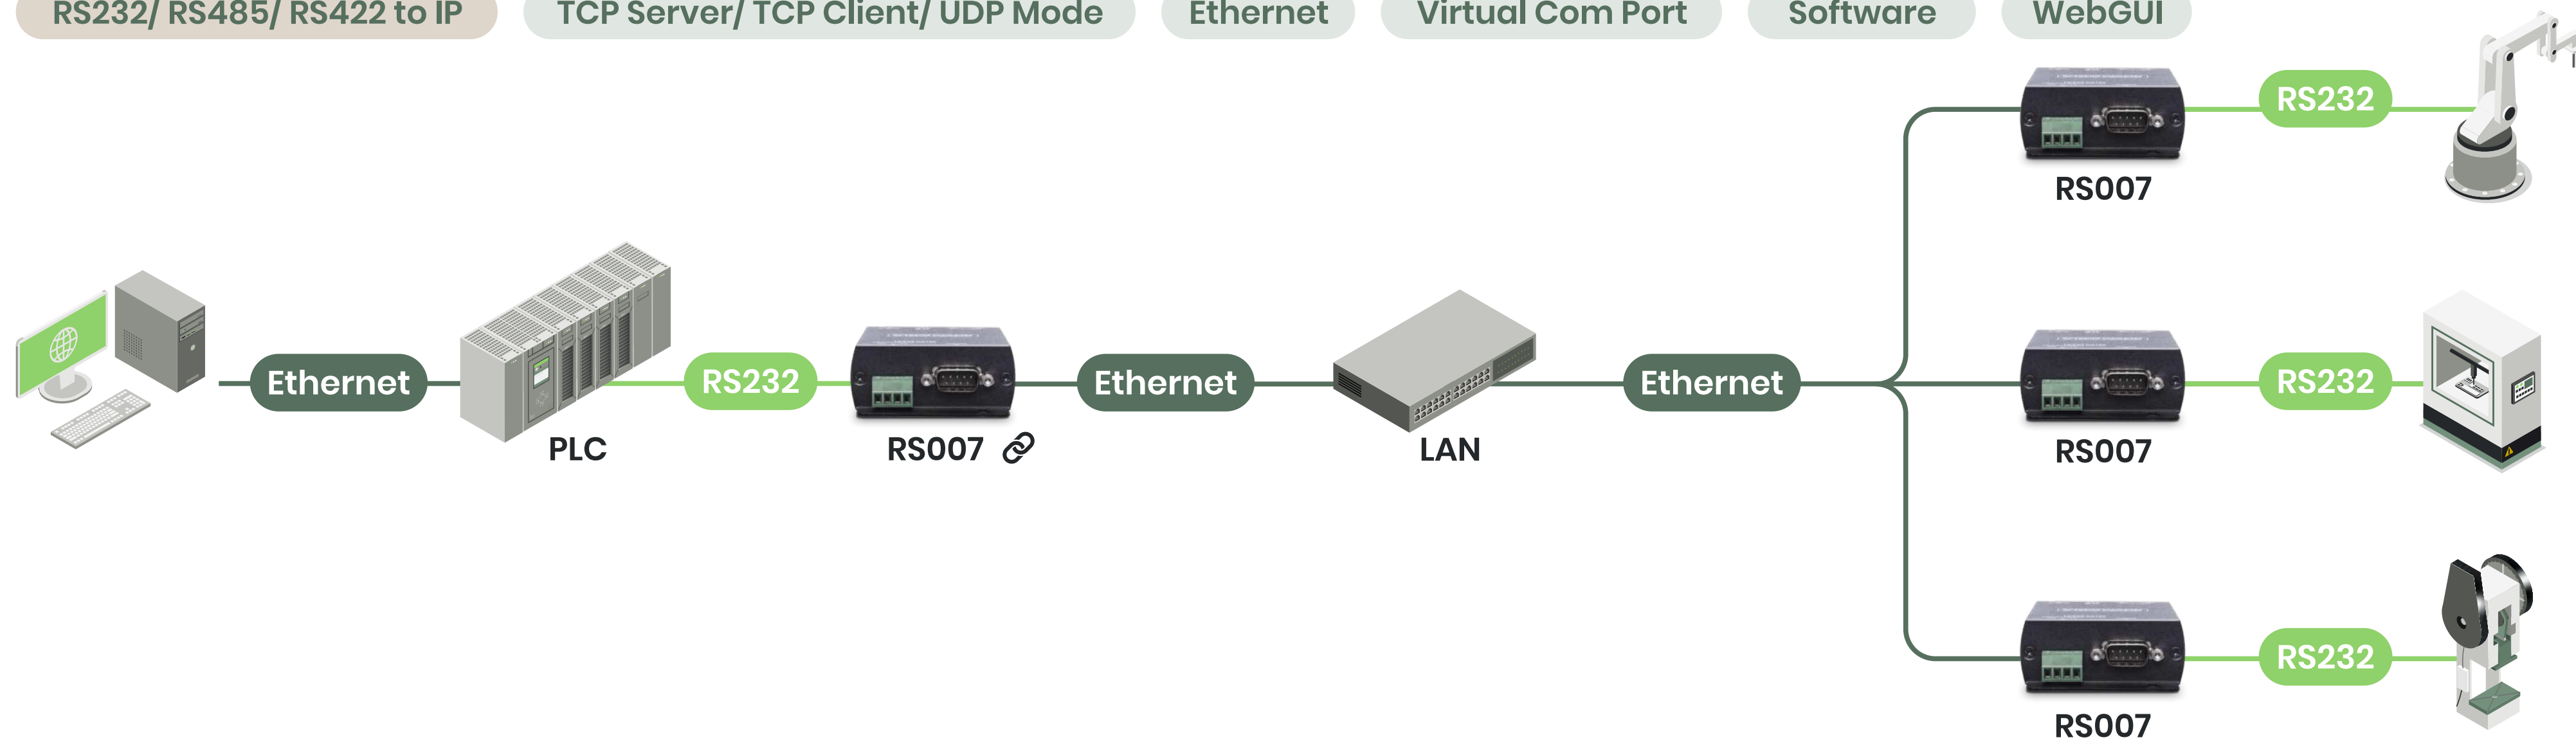

Surge Protector

For Static or Surge Protection

SP008 – HDMI Static Electricity Protector

SP007 – SDI Surge Protector

Power Surge Protector

Protect your devices from the surges through power socket!

SP001P – AC 40V/ DC 56V

AC 100-120V

AC 220-140V

Data Transmission

Converters

Extender

Extend or convert serial data for better management

Converter

Convert the signals for better management or longer distance

RS232 to RS485 1200M No Power Needed

RS232/ RS485/ RS422 to IP TCP Server/ TCP Client/ UDP Mode Ethernet Virtual Com Port Software WebGUI

10 - Data Transmission

Extender

Extending RS232 signal through cost-effective Cat5e cable