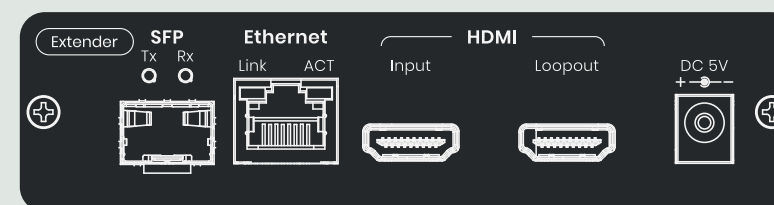

HDMI KVM over CAT5e

Extending your video, keyboard, mouse to far end

Workable with IP Repeater (SR01X)

01 - Extenders of Different Signals

4K 60HZ Version (Coming Soon!)
HKM01-4K6G

Tx

Rx

HDMI KVM over CAT5e

Extending your video, keyboard, mouse to far end

Workable with IP Repeater (SR01X)

01 - Extenders of Different Signals

01

Extenders of Different Signals

HDMI

DisplayPort

DVI