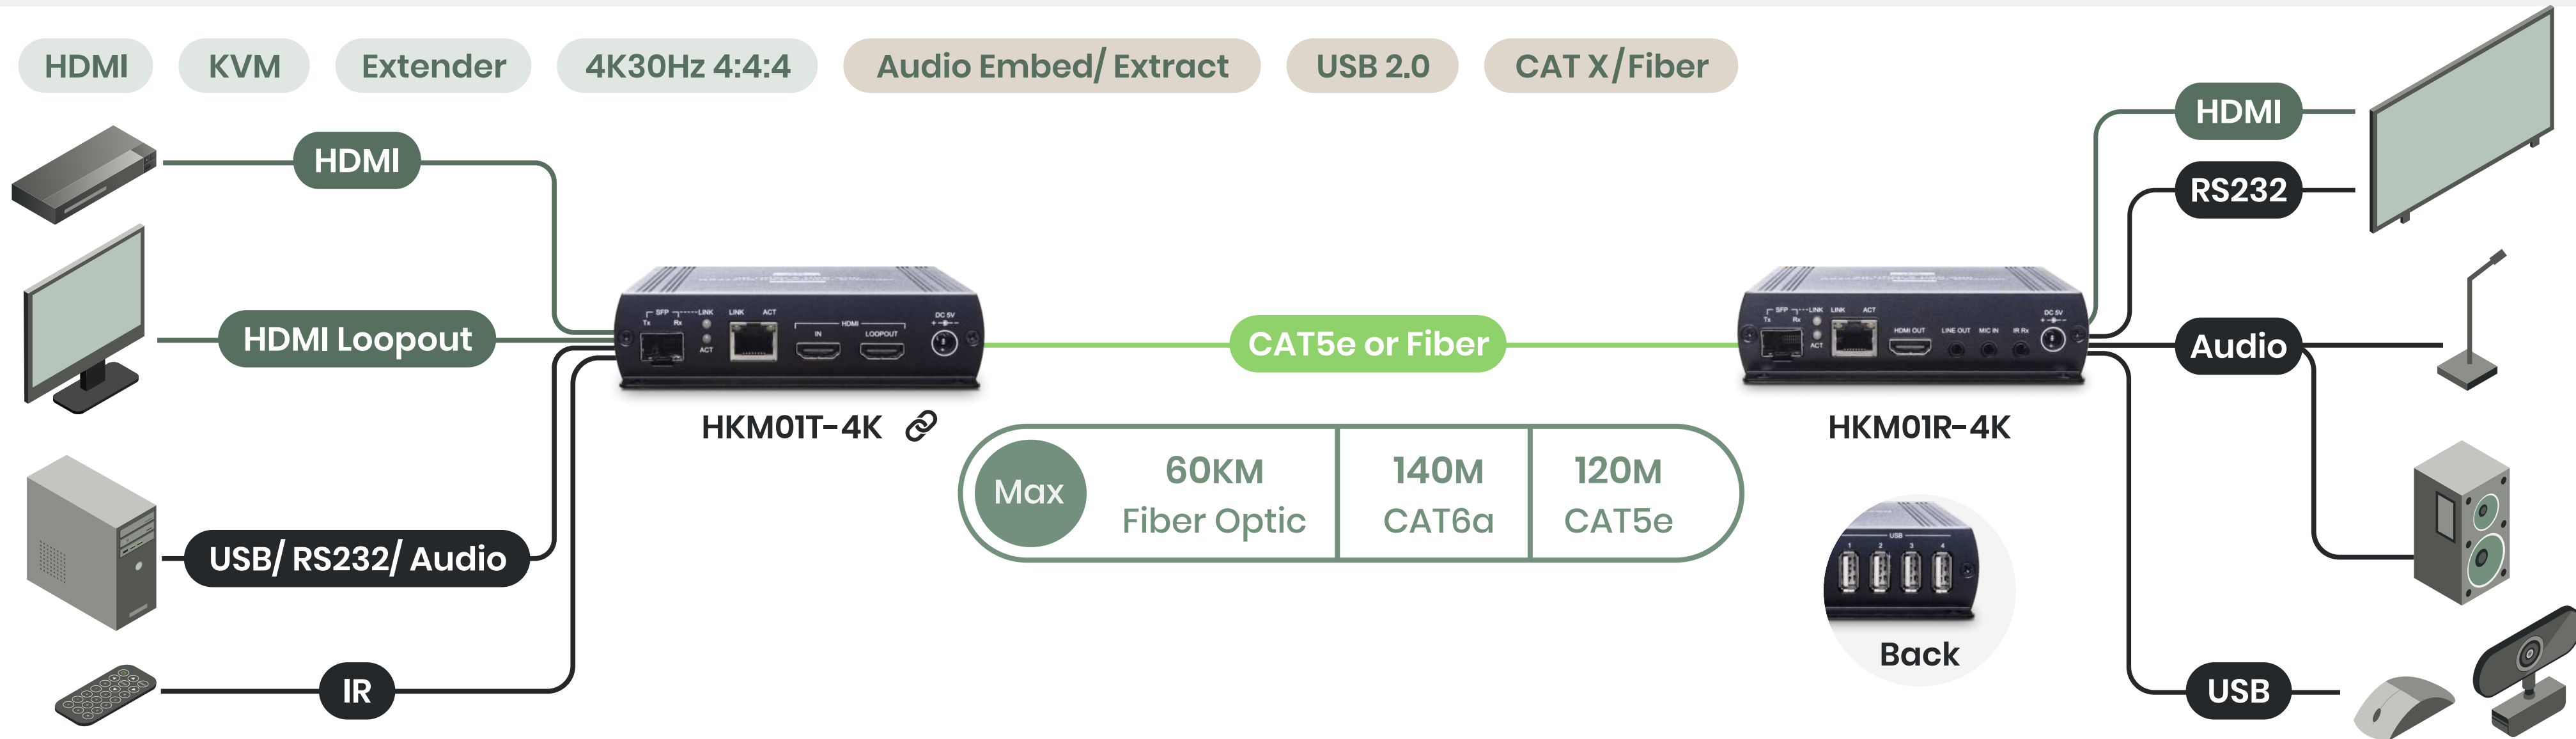

Long Range HDMI over CAT5e

1080p Long range Over IP extending solution

01 - Extenders of Different Signals

1080p Point to Point Extension

HDMI Extender Distributor CAT X 1080p Loop out Workable with Switch over IP

1080p Distributing through Switch

HDMI over Fiber

Extra long range transmission

HDMI

01 - Extenders of Different Signals

HDMI Extender Fiber 4K30Hz 4:4:4 Dongle Type LC Module Changeable

HDMI Extender Fiber 4K60Hz 4:4:4 KVM SFP+

HDMI KVM over CAT5e

Extending your video, keyboard, mouse to far end

Workable with IP Repeater (SR01X)

01 - Extenders of Different Signals

4K 60HZ Version (Coming Soon!)
HKM01-4K6G

Tx

Rx

HDMI KVM over CAT5e

Extending your video, keyboard, mouse to far end

Workable with IP Repeater (SR01X)

01 - Extenders of Different Signals

01

Extenders of Different Signals

HDMI

DisplayPort

DVI