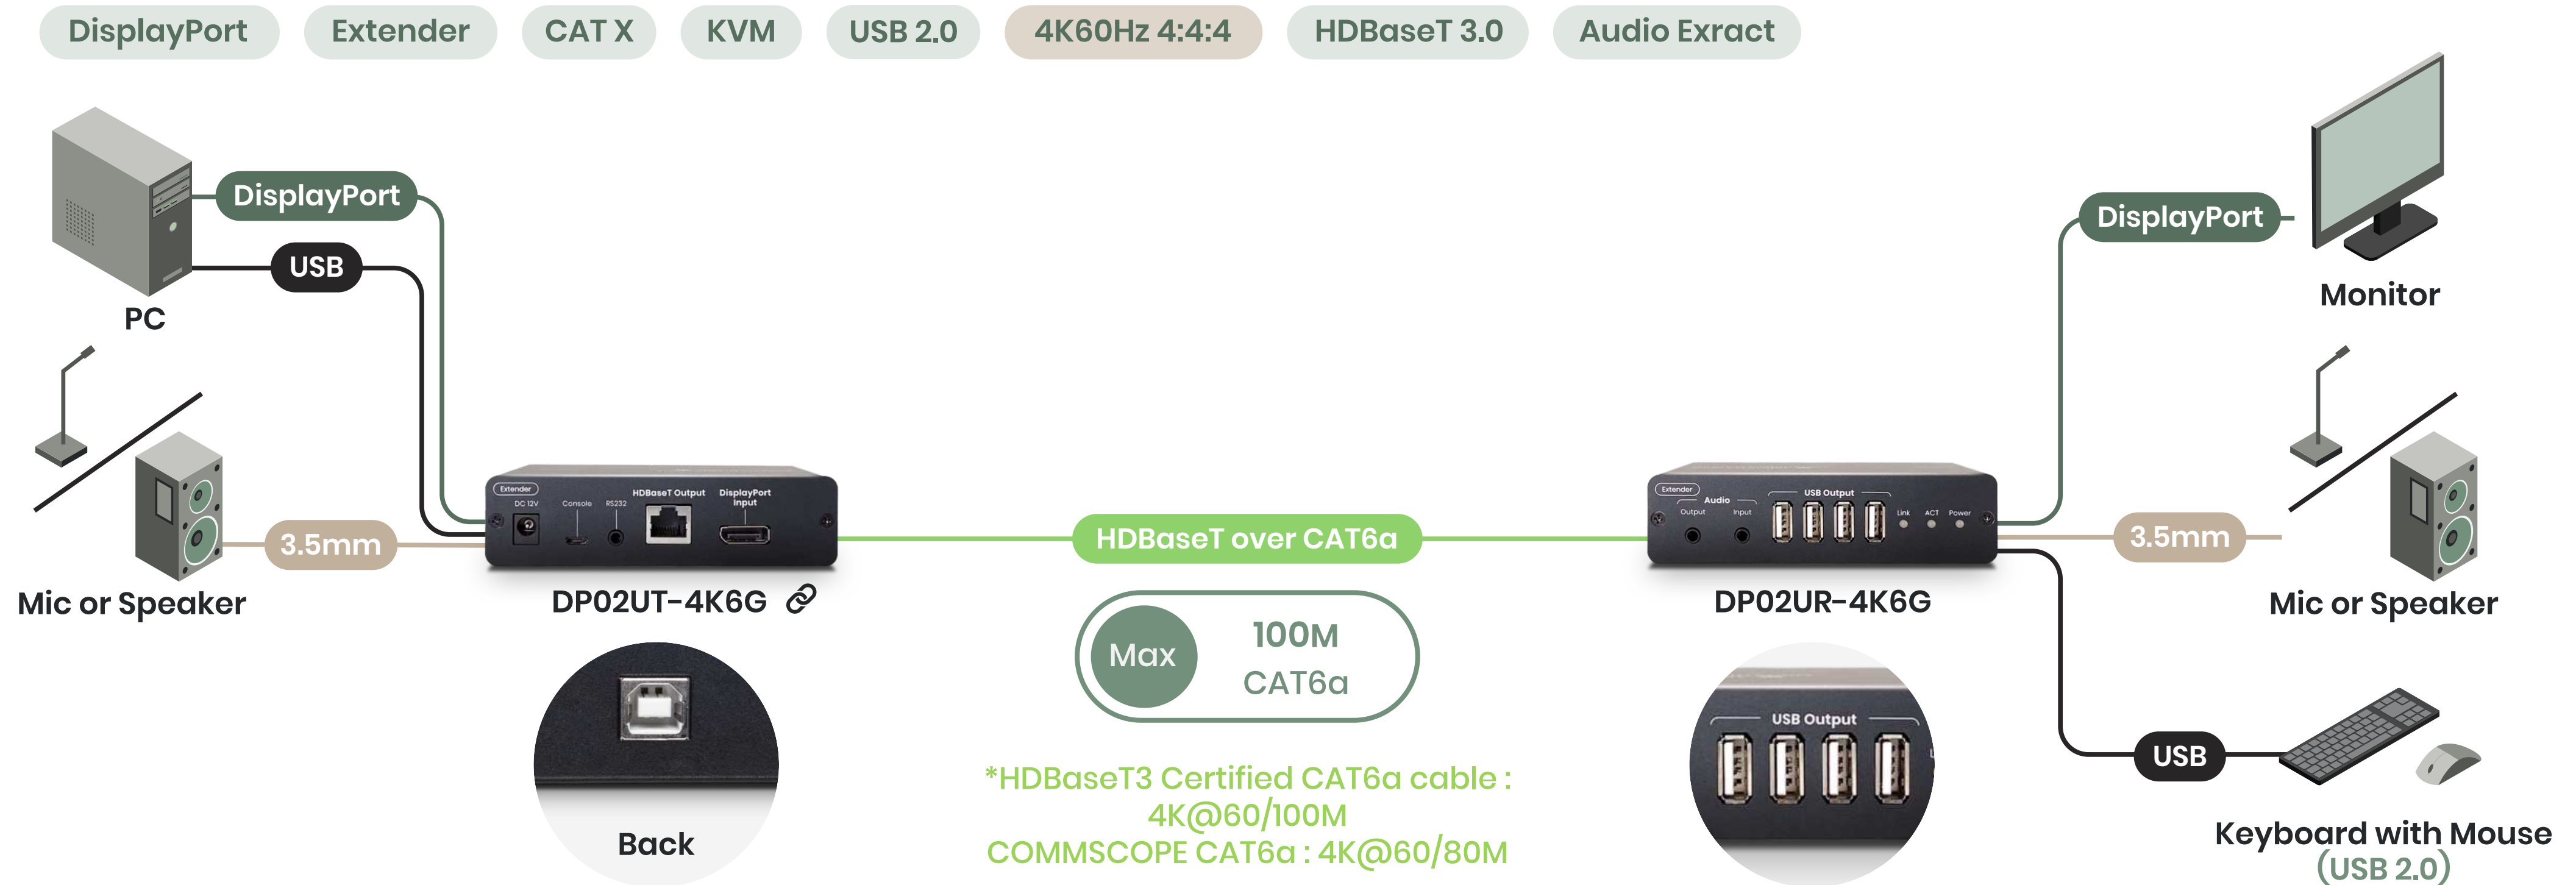

HDMI KVM over CAT5e

Extending your video, keyboard, mouse to far end

Workable with IP Repeater (SR01X)

01 - Extenders of Different Signals

4K 60HZ Version (Coming Soon!)
HKM01-4K6G

Tx

Rx

HDMI KVM over CAT5e

Extending your video, keyboard, mouse to far end

Workable with IP Repeater (SR01X)

01 - Extenders of Different Signals

01

Extenders of Different Signals

HDMI

DisplayPort

DVI

VGA

USB

Extending DisplayPort signal to anywhere you like!

DisplayPort over CAT5e

4K 30Hz DisplayPort extending solution for professionals

01 - Extenders of Different Signals

DisplayPort over CAT6a

4K 60Hz DisplayPort KVM extending solution for professionals

01 - Extenders of Different Signals

Other Features of HE02U-4K6G

- Supports HDMI Audio and SPDIF
- Supports eARC
- Supports CEC passthrough

01

Extenders of Different Signals

HDMI

DisplayPort

DVI