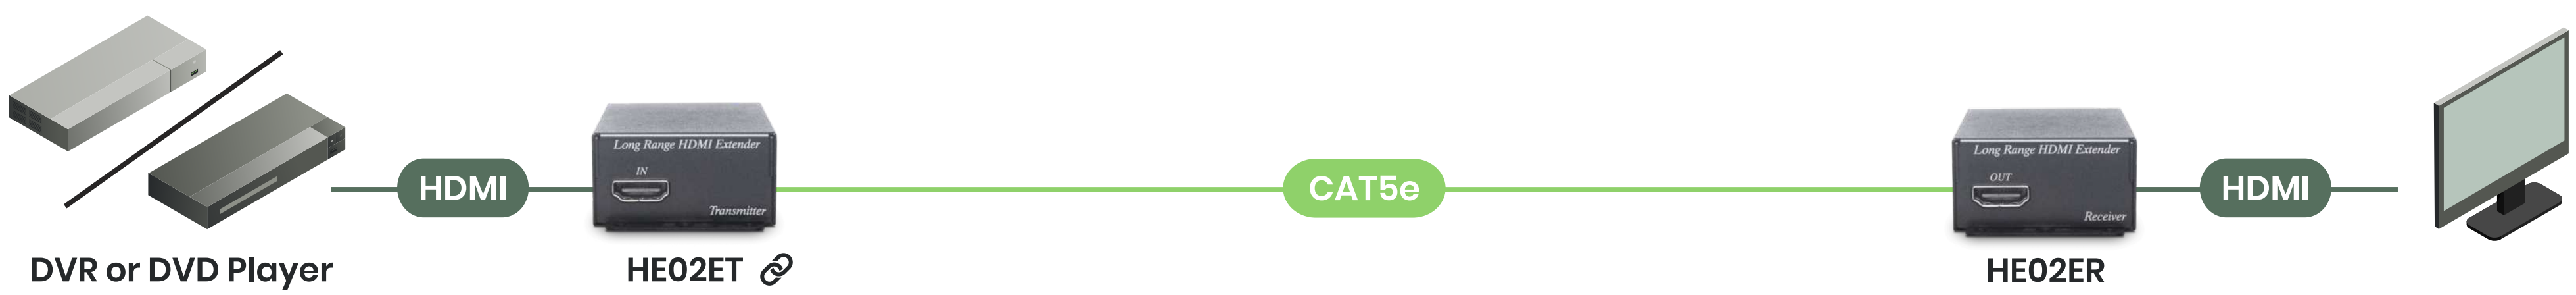

01 - Extenders of Different Signals

4K 60Hz 100M Solution

- HDBaseT
- KVM
- Extender
- CAT 6
- 4K60Hz 4:4:4
- RS232
- Ethernet
- eARC

4K 30Hz 100M Solution

- HDBaseT
- Extender
- CAT X
- 4K30Hz 4:4:4

Long Range HDMI over CAT5e

4K Long range Over IP extending solution

Workable with IP Repeater (SR01X)

4K Point to Point Extension

HDMI Extender Distributor CAT X 4K30Hz Workable with Switch over IP

4K Distributing through Switch

01 - Extenders of Different Signals

Long Range HDMI over CAT5e

1080p Long range Over IP extending solution

01 - Extenders of Different Signals

1080p Point to Point Extension

HDMI Extender Distributor CAT X 1080p Loop out Workable with Switch over IP