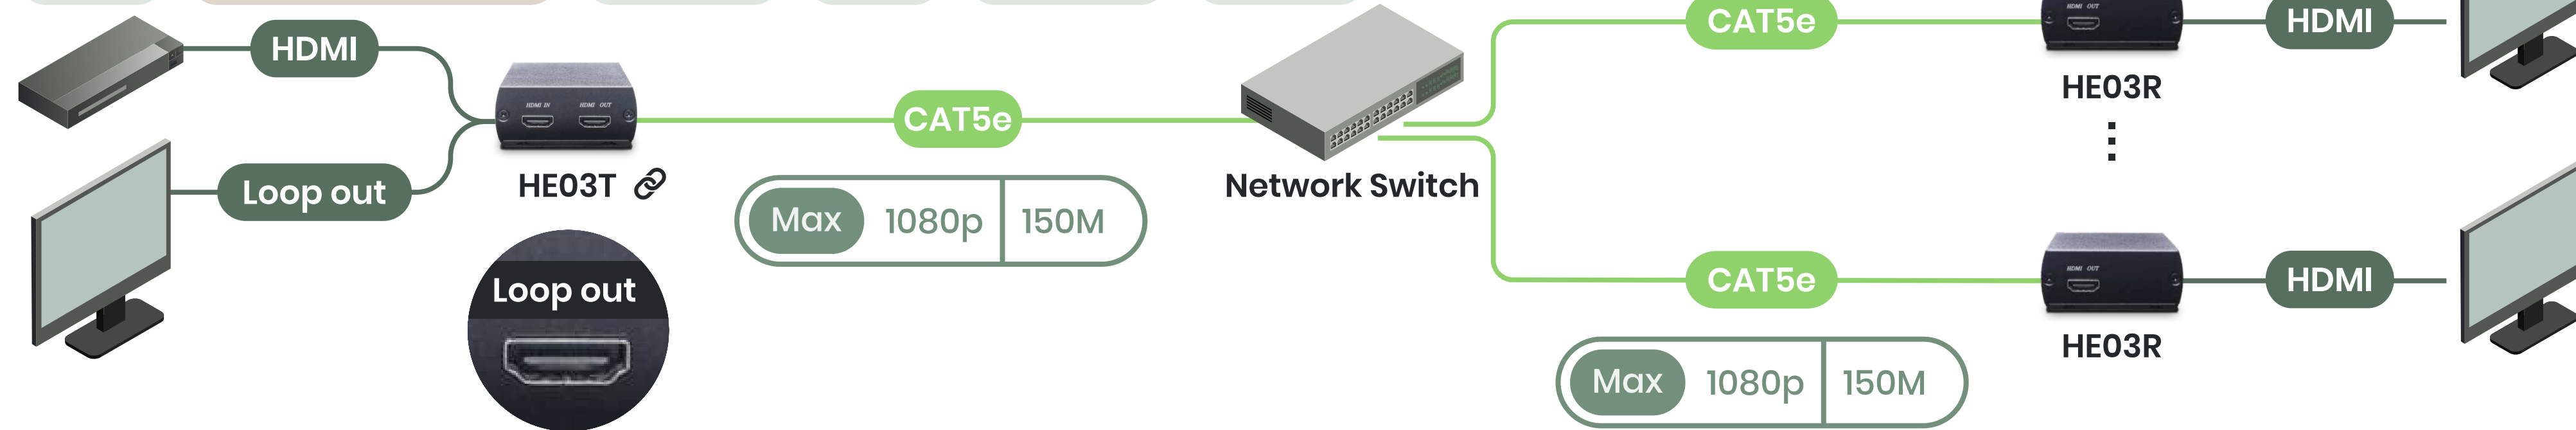

4K30Hz Daisy Chain Distribution Extender HDMI over IP

*Very low latency, 50 HE03LRs would have one frame latency.

*HE03T/R-4K also work with network switch

*Can connect to HE03R-4K : point to point version

1080p, Support Point to Many Connections via Network Switch

1080p Switch Distribution Extender HDMI Loop out over IP

04

Presentation Switcher

Switching Extenders

Multi-functional BYOD Switchers

Professional switcher for conference room or lecture hall

Multi-functional BYOD Switchers

Integrate presentation devices with one Box

04 - Presentation Switcher

HUS03-4K6G

HDMI/USB-C

Audio Switching

Audio Embed

Audio Extractor

RS232

IR

USB ⚡

*integrated with wall plate through dry contact

KC02

Switching Extenders – HDMI/ DisplayPort/ USB-C

A presentation switcher with extending daisy-chain receiver

4K Resolution, Support Daisy Chain