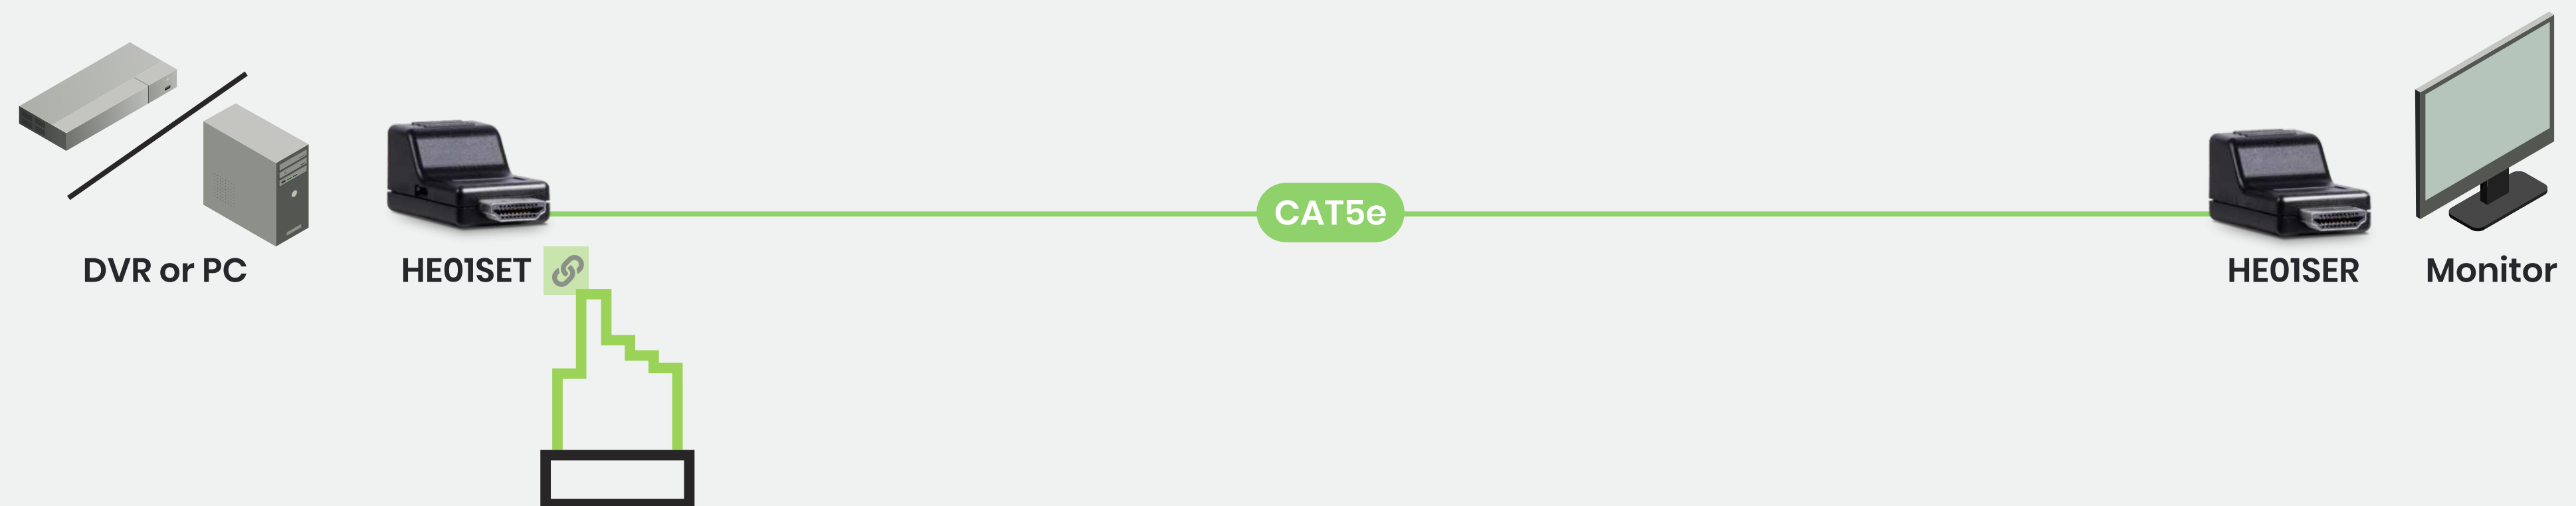

SC&T

Pro AV

For every Professional needs

01
Extenders of
Different Signals

02
AV over IP

03
HDMI Distributors

04
Presentation Switcher

05
HDMI Matrix

01

Extenders of Different Signals

HDMI

DisplayPort

DVI

VGA

USB

Full range of product, from 1080p@60 to 4K@60,
from economical to high spec!

4K Long range Over IP extending solution

Workable with IP Repeater (SR01X)

4K Point to Point Extension

HDMI Extender Distributor CAT X 4K30Hz Workable with Switch over IP

4K Distributing through Switch

01 - Extenders of Different Signals

Long Range HDMI over CAT5e

1080p Long range Over IP extending solution

01 - Extenders of Different Signals

1080p Point to Point Extension

HDMI Extender Distributor CAT X 1080p Loop out Workable with Switch over IP