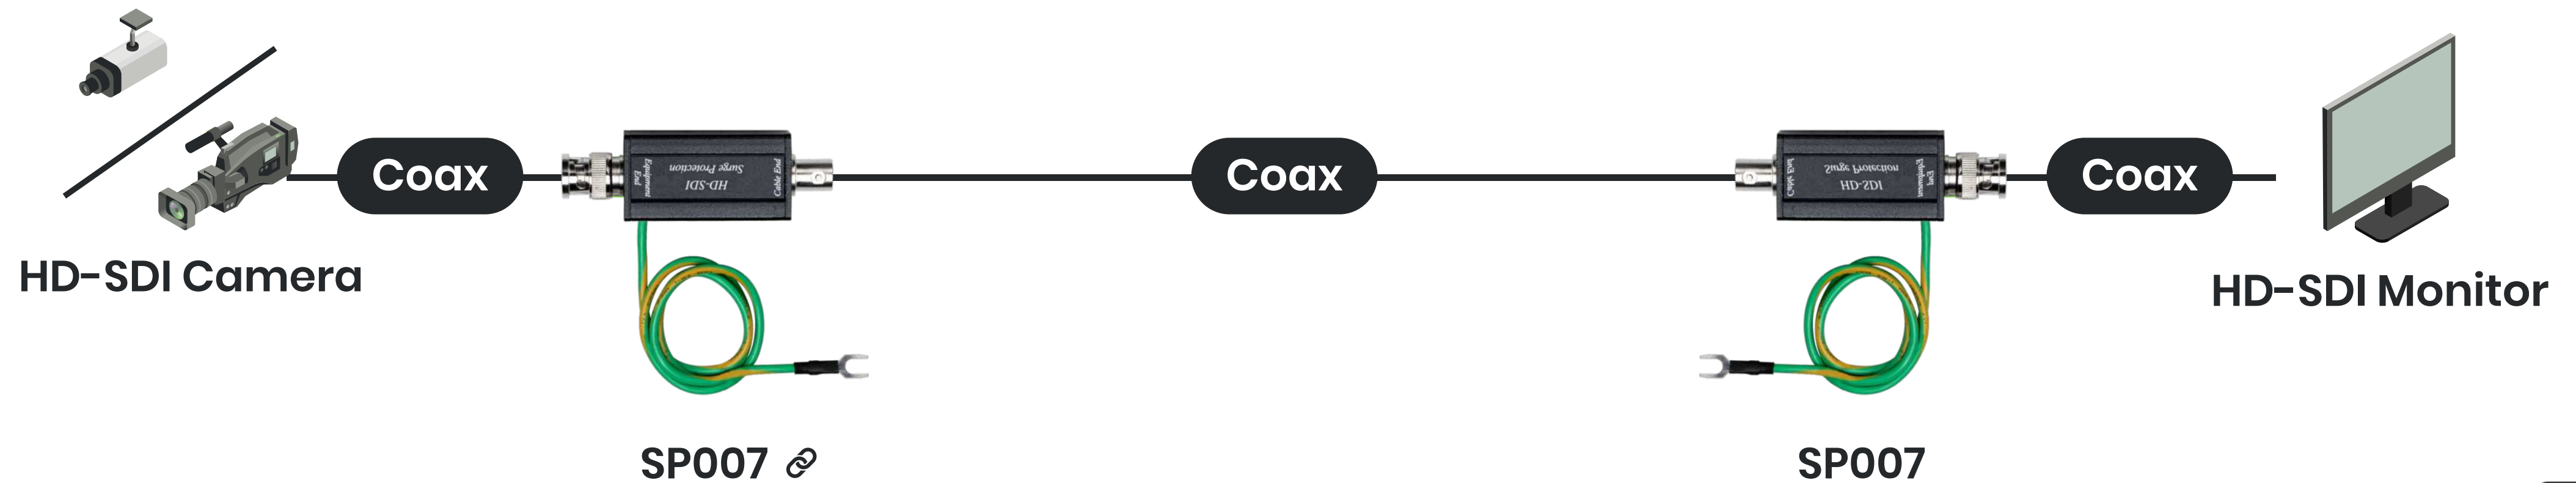

SP007 – SDI Surge Protector