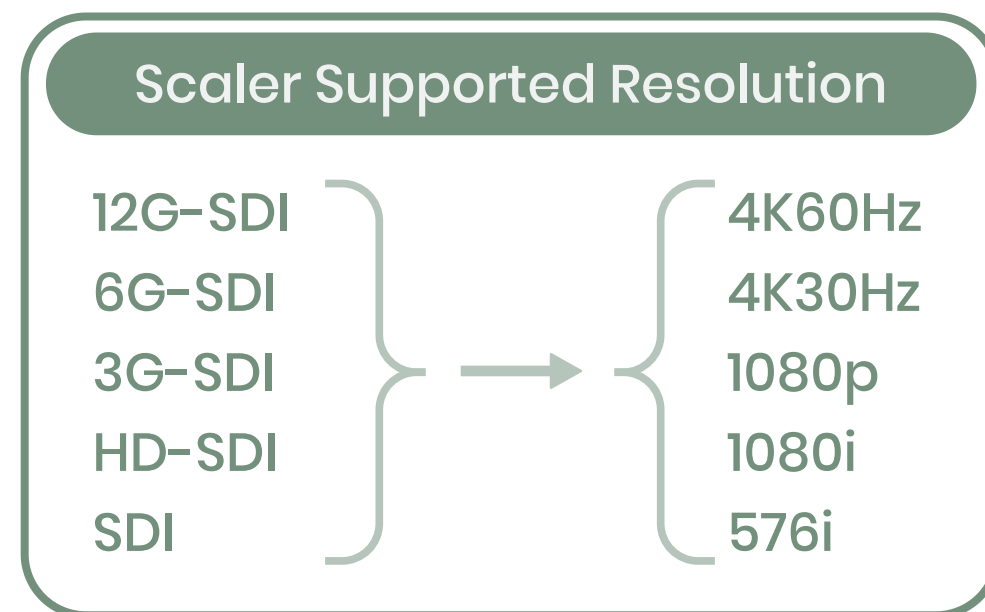

HDMI KVM Multi-view Seamless Switcher - 4x1

Display and control 4 devices on one screen at the same time

- 1080p
- HDMI
- Multi-view
- Seamless
- Mouse Roaming
- KVM

*DVR, NVR don't support mouse roaming

HD-SDI to HDMI

Converter HD-SDI to HDMI Loopout

HDMI to HD-SDI

Converter HDMI to HD-SDI

HD-SDI Solution

12G SDI conversion to HDMI

12G SDI to HDMI Multi-functional Converter

- Converter
- 12G-SDI
- SDI to HDMI
- Up/Down Scaler
- Audio Extracted & Embedded
- Fiber