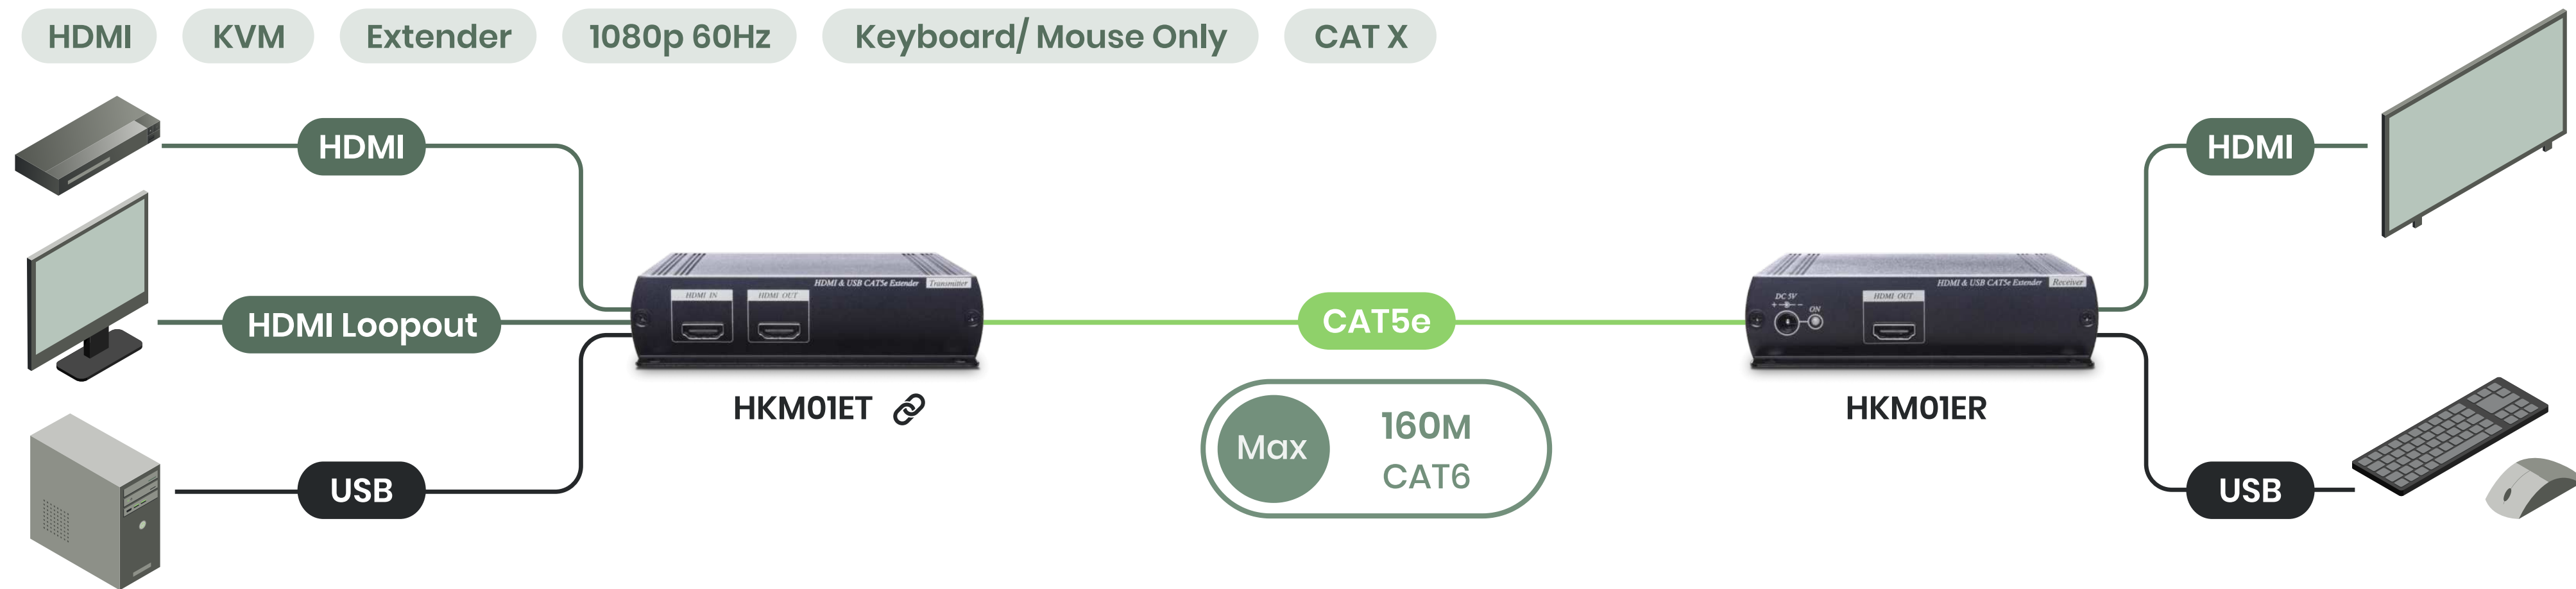

Long Range HDMI over CAT5e

1080p Long range Over IP extending solution

01 - Extenders of Different Signals

1080p Point to Point Extension

HDMI Extender Distributor CAT X 1080p Loop out Workable with Switch over IP

1080p Distributing through Switch

HDMI over Fiber

Extra long range transmission

HDMI

01 - Extenders of Different Signals

HDMI Extender Fiber 4K30Hz 4:4:4 Dongle Type LC Module Changeable

HDMI Extender Fiber 4K60Hz 4:4:4 KVM SFP+

HDMI KVM over CAT5e

Extending your video, keyboard, mouse to far end

Workable with IP Repeater (SR01X)

01 - Extenders of Different Signals

4K 60HZ Version (Coming Soon!)
HKM01-4K6G

Tx

Rx

HDMI KVM over CAT5e

Extending your video, keyboard, mouse to far end

Workable with IP Repeater (SR01X)

01 - Extenders of Different Signals

01

Extenders of Different Signals

HDMI

DisplayPort

DVI