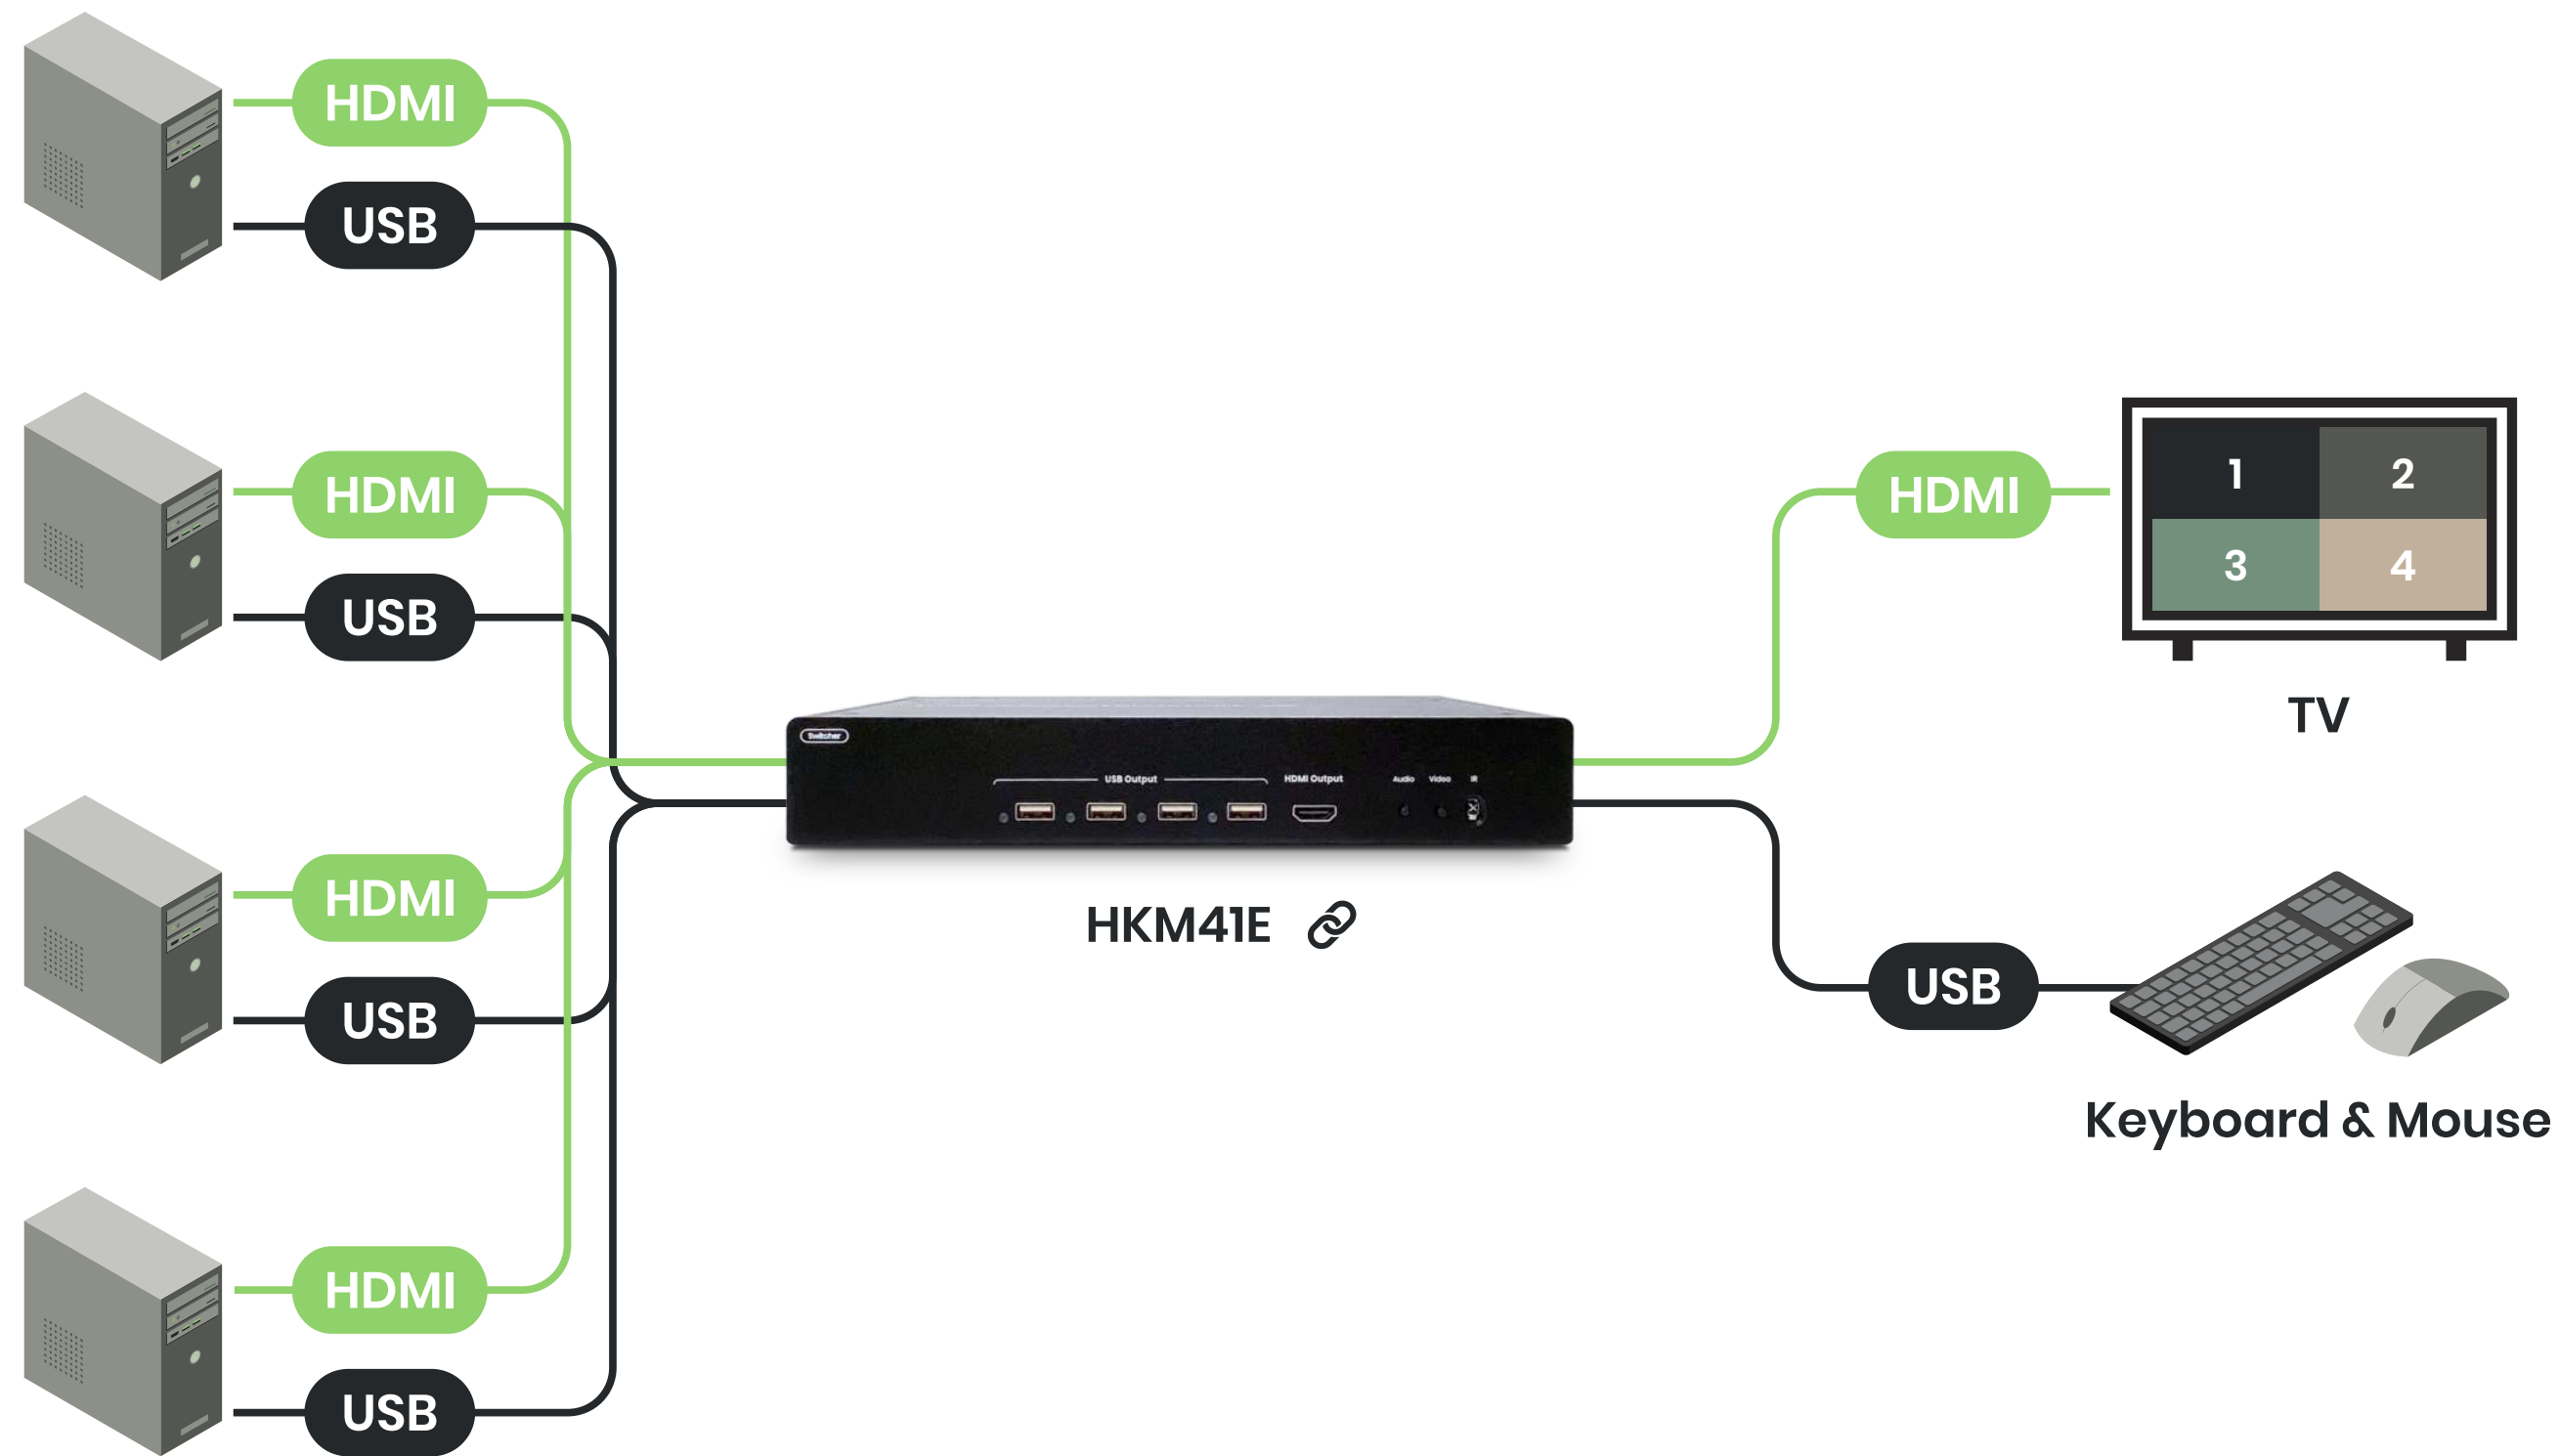

Multi-Function Matrix that support multi-view and video wall

- Matrix
- 1080p 60Hz
- Video wall/Multi-view
- Multiple Controls
- Seamless

HM44 [↗](#)

Control: APP, Web GUI, RS232

Support: Seamless Switch

05 - HDMI Matrix

Multi-view Mode

Video Wall Mode

Matrix Mode

05

HDMI Matrix/Switcher

Matrix Switcher

Multi-view Matrix Switcher

Multi-view Switcher

Monitoring multiple devices with one screen

HDMI Multi-view Seamless Switcher - 4x1

Display 4 devices on one screen at the same time

- 1080p 60Hz
- HDMI
- Multi-view
- Seamless
- Audio Mute
- Auto Switching

HDMI KVM Multi-view Seamless Switcher - 4x1

Display and control 4 devices on one screen at the same time

- 1080p
- HDMI
- Multi-view
- Seamless
- Mouse Roaming
- KVM

*DVR, NVR don't support mouse roaming