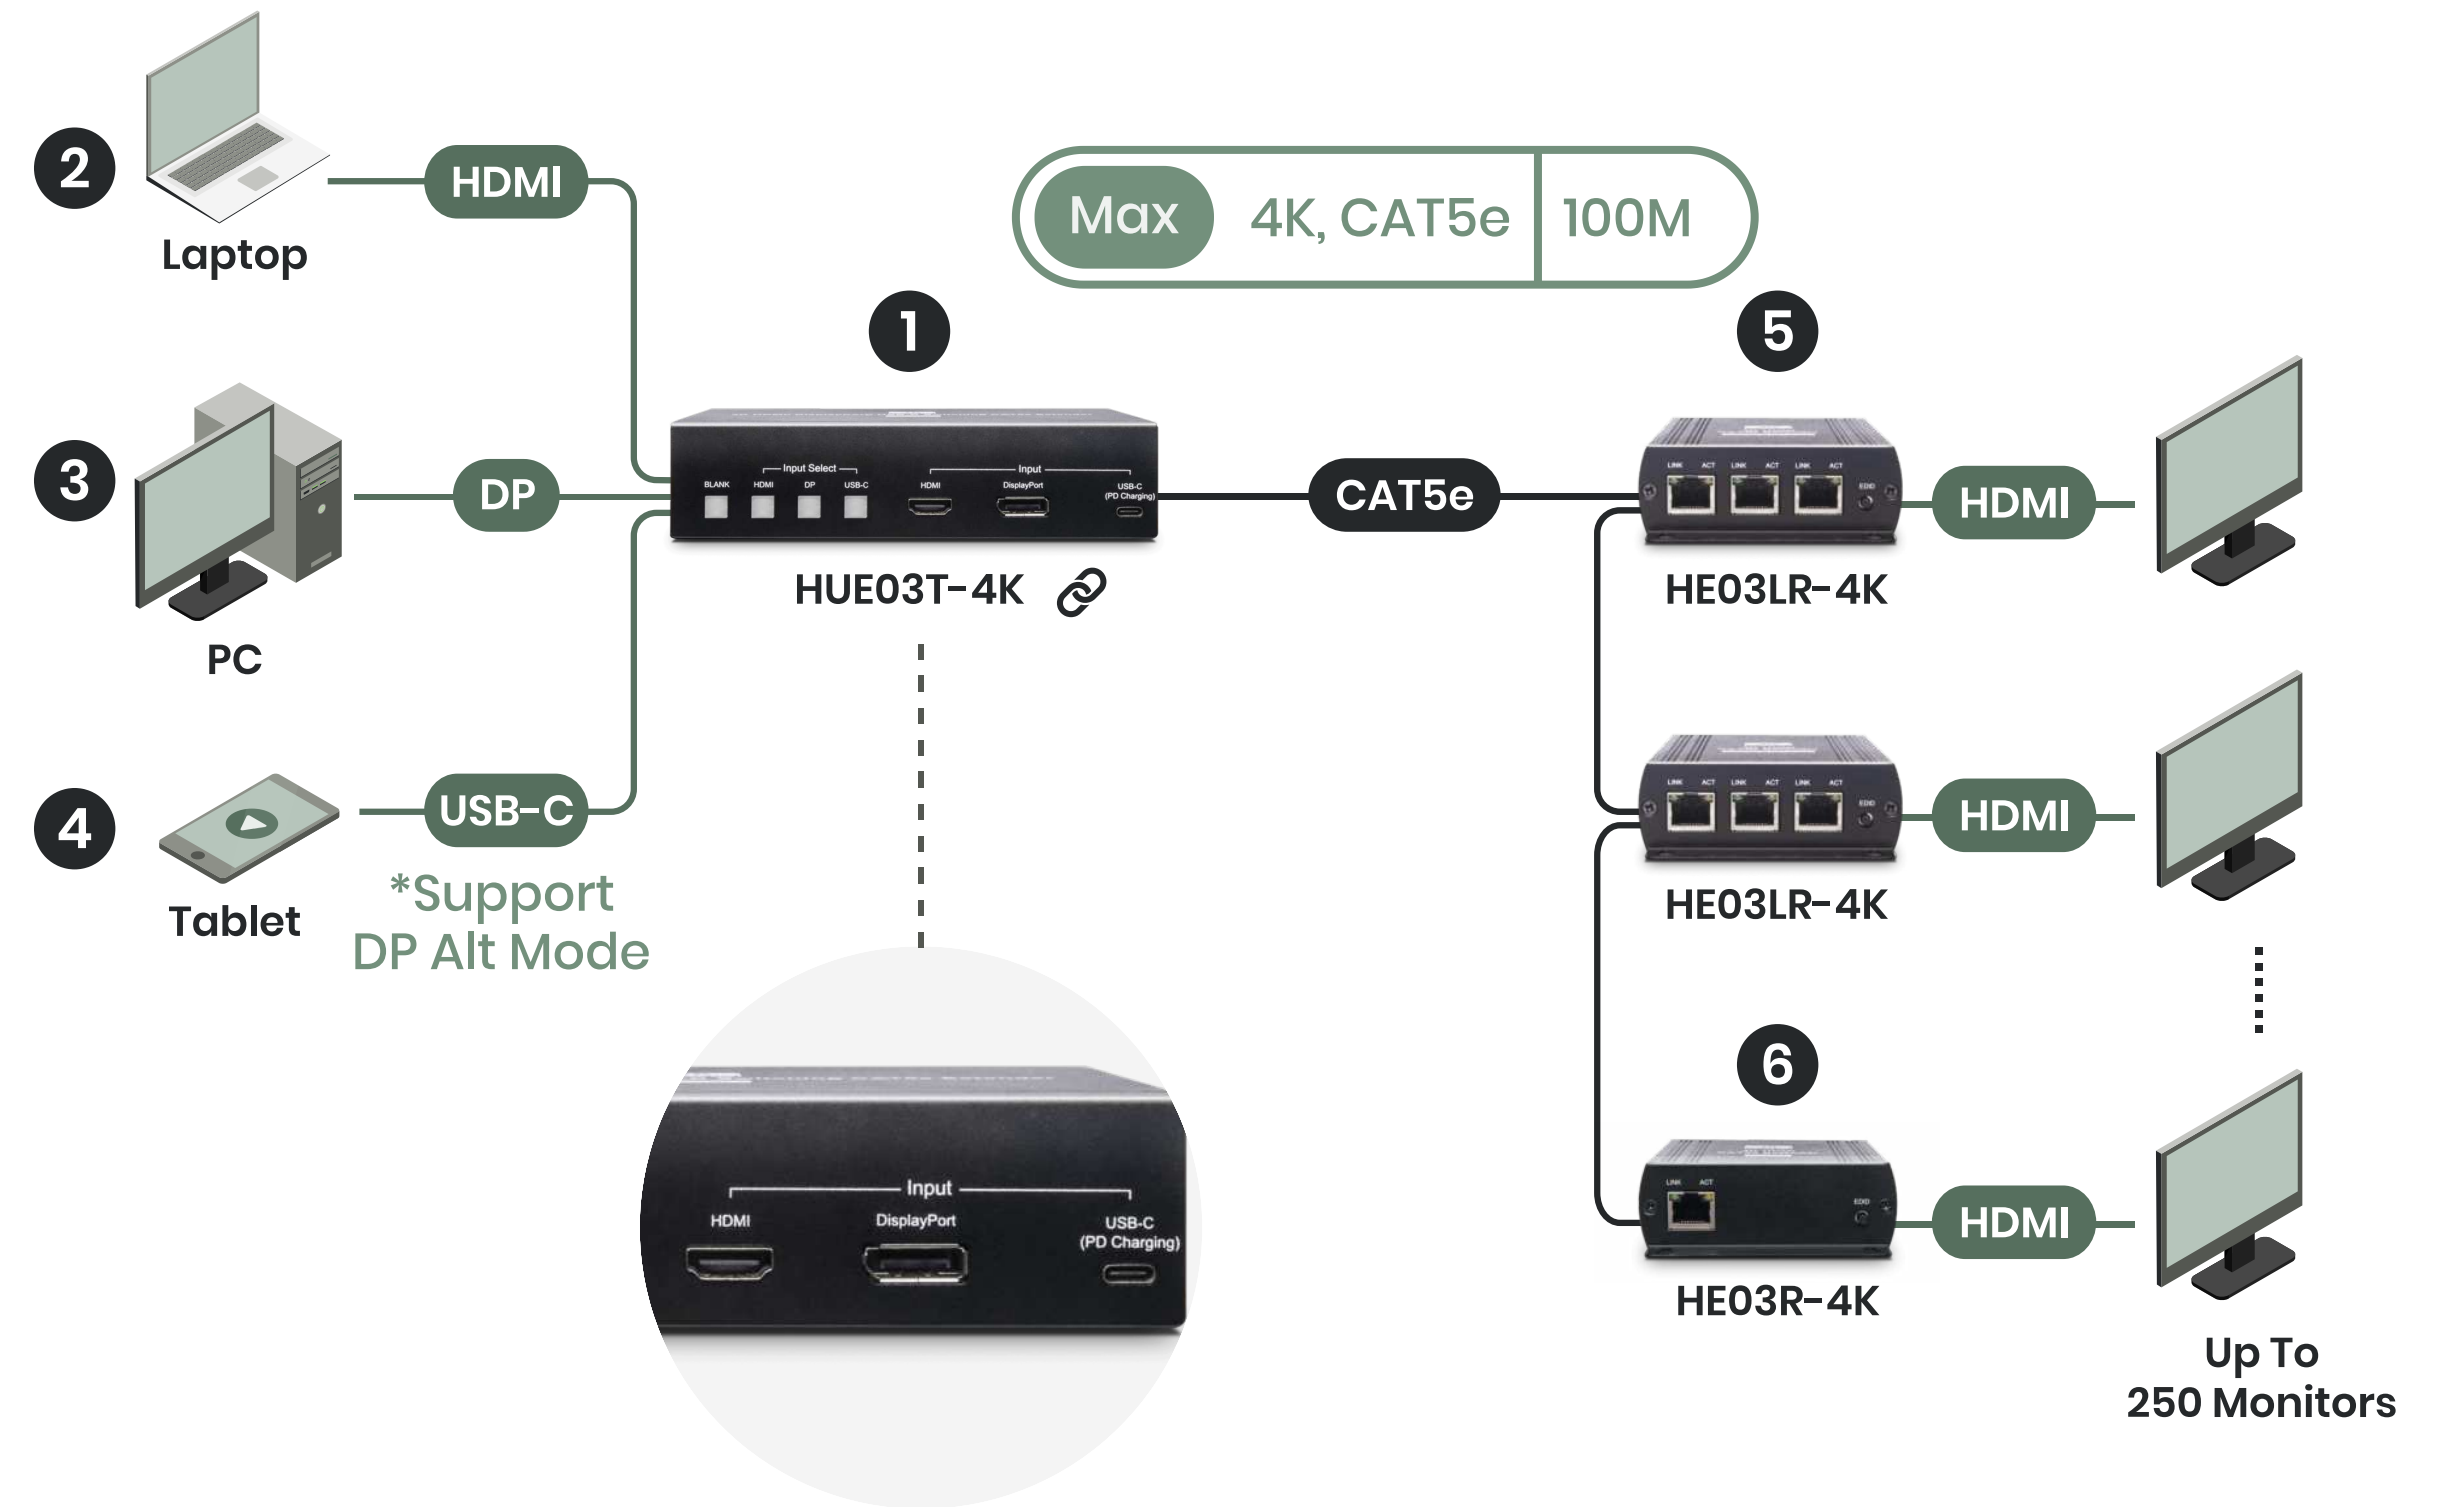

Multi-functional BYOD Switchers

Integrate presentation devices with one Box

04 - Presentation Switcher

HUS03-4K6G

HDMI/USB-C

Audio Switching

Audio Embed

Audio Extractor

RS232

IR

USB ⚡

*integrated with wall plate through dry contact

KC02

Switching Extenders – HDMI/ DisplayPort/ USB-C

A presentation switcher with extending daisy-chain receiver

4K Resolution, Support Daisy Chain

HDMI/ DisplayPort/ USB-C

4K30Hz

USB-C ⚡

Daisy Chain Distribution

04 – Presentation Switcher

Switching Extenders – VGA/ HDMI over CAT5e

HDMI/VGA HDBT wall-plate switching extender

1080p, Wall/ Table Plate Type

HDMI Matrix/Switcher

Matrix Switcher

Multi-view Matrix Switcher

Multi-view Switcher

Small to large size of Matrix, with multiple ways for control

HDMI Matrix Switcher – 4K60Hz 4:4:4

4K@60 Matrix with APP control and audio extraction