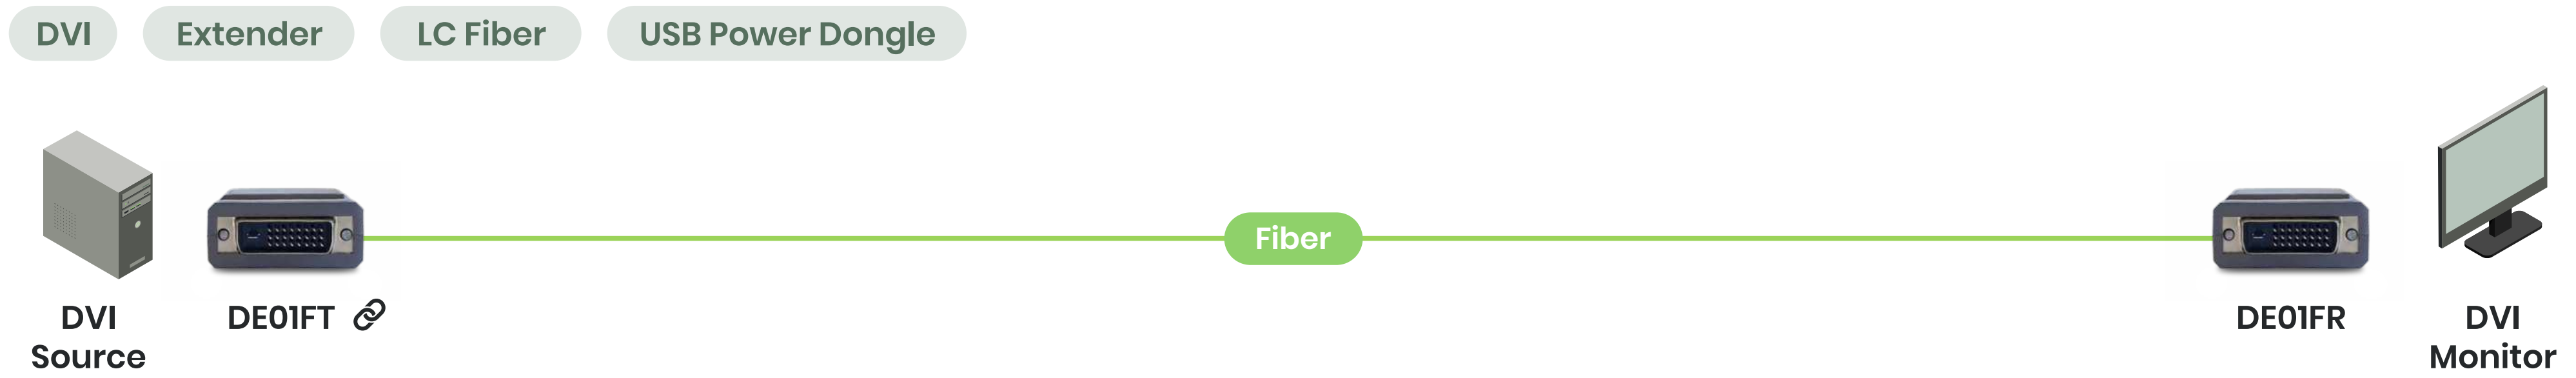

01 - Extenders of Different Signals

Other Features of HE02U-4K6G

- Supports HDMI Audio and SPDIF
- Supports eARC
- Supports CEC passthrough

01

Extenders of Different Signals

HDMI

DisplayPort

DVI

VGA

USB

Different types of DVI extenders

DVI over CAT5e

DVI CATX extenders, from 50M to 140M

01 - Extenders of Different Signals

DVI Extender Passive CAT X USB Power Dongle

DVI Extender Active HDBaseT CAT X

DVI Extender CAT X KVM USB 2.0

SC&T

DVI over Fiber

DVI fiber extenders, from 50M to 140M

01 - Extenders of Different Signals

01

Extenders of Different Signals

HDMI

DisplayPort

DVI

VGA

USB

The transmission solution for previous generation

VGA over CAT5e

VGA CATX extenders, from 70M to 140M

01 - Extenders of Different Signals