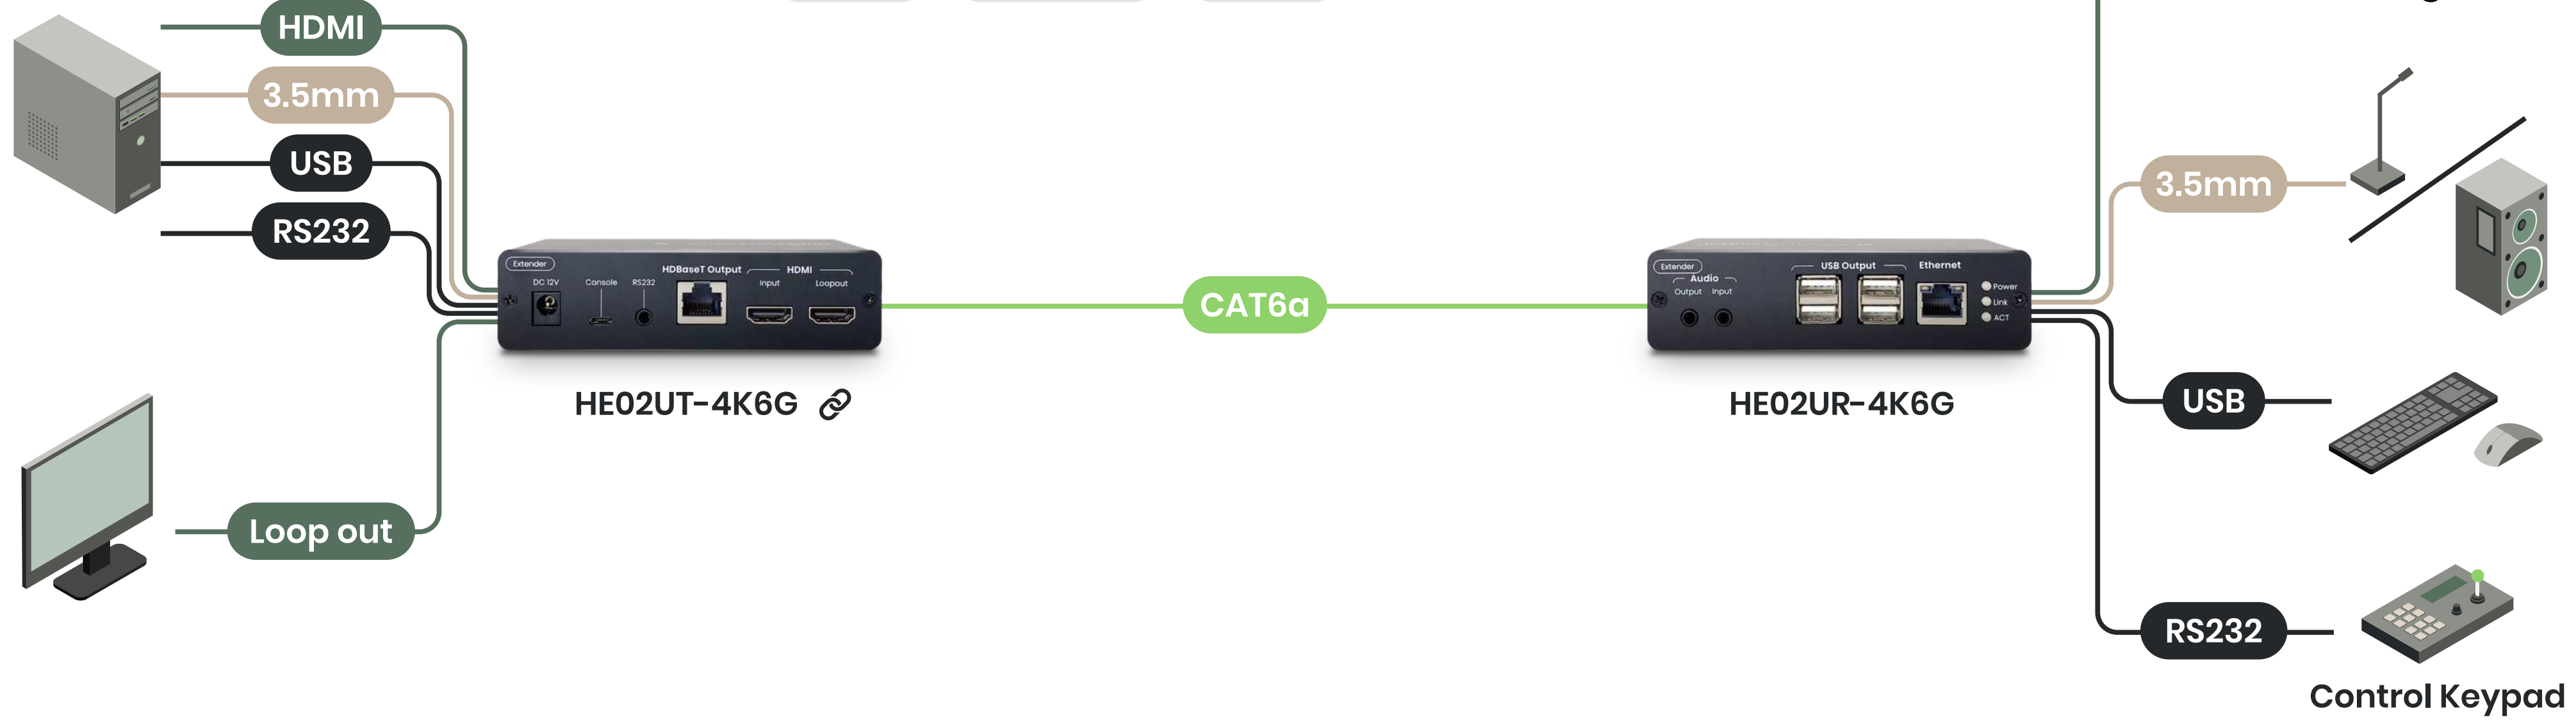

HDMI over CAT5e

HDBaseT High quality 4K30/60Hz 4:4:4 extending solution

01 - Extenders of Different Signals

4K 60Hz 100M Solution

- HDBaseT
- KVM
- Extender
- CAT 6
- 4K60Hz 4:4:4
- RS232
- Ethernet
- eARC