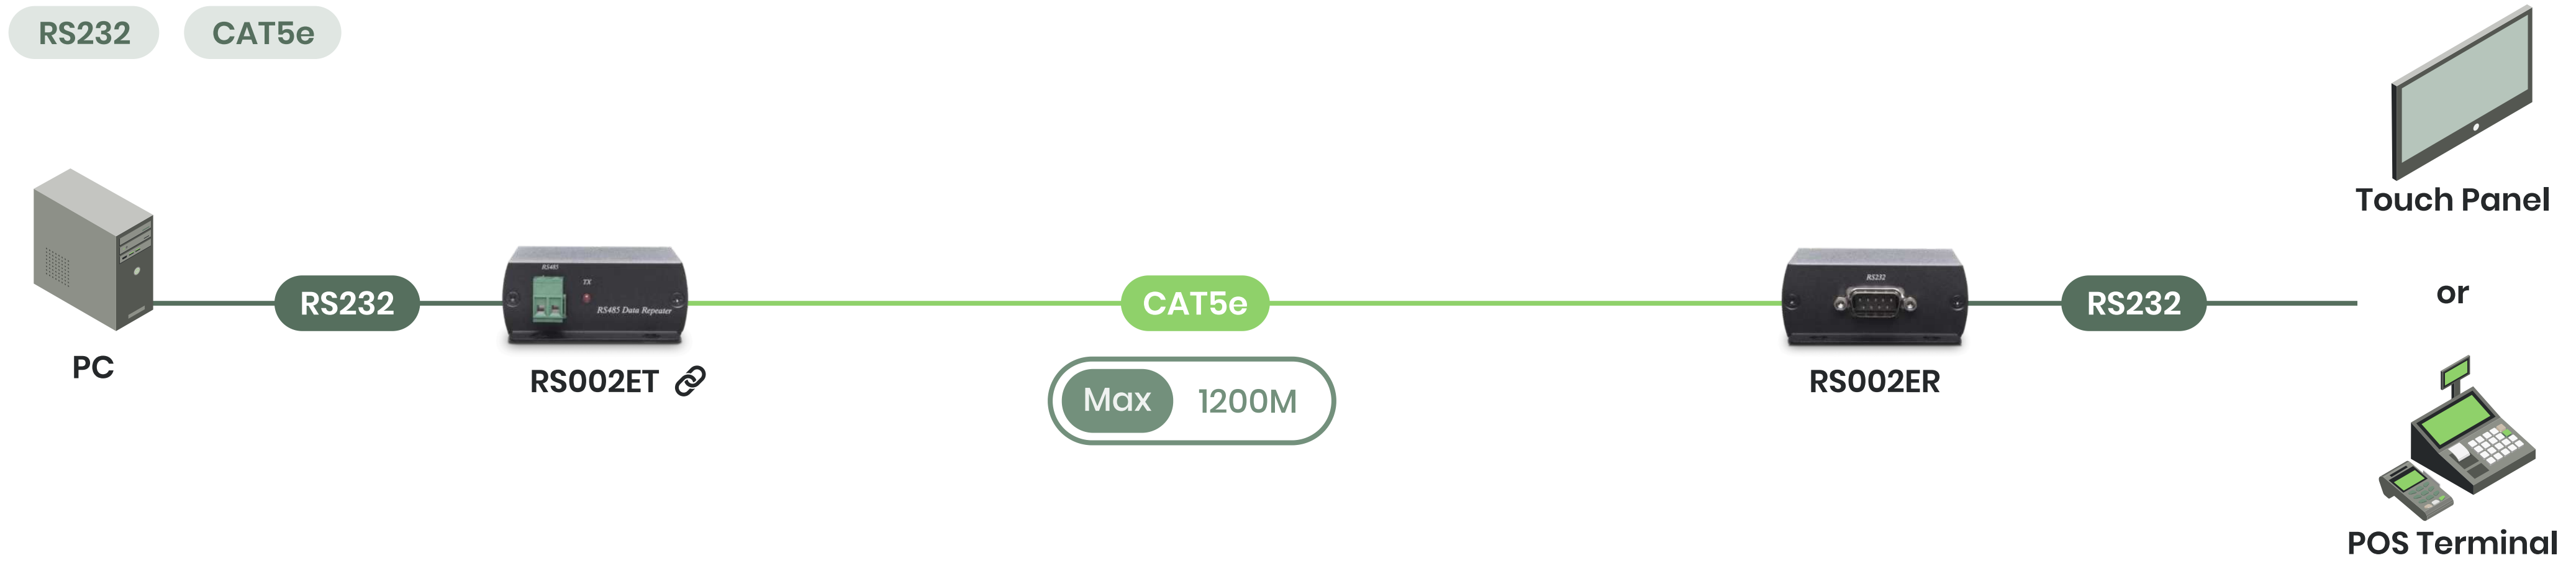

RS232 to RS485 1200M No Power Needed

RS232/ RS485/ RS422 to IP TCP Server/ TCP Client/ UDP Mode Ethernet Virtual Com Port Software WebGUI

10 - Data Transmission

Extender

Extending RS232 signal through cost-effective Cat5e cable