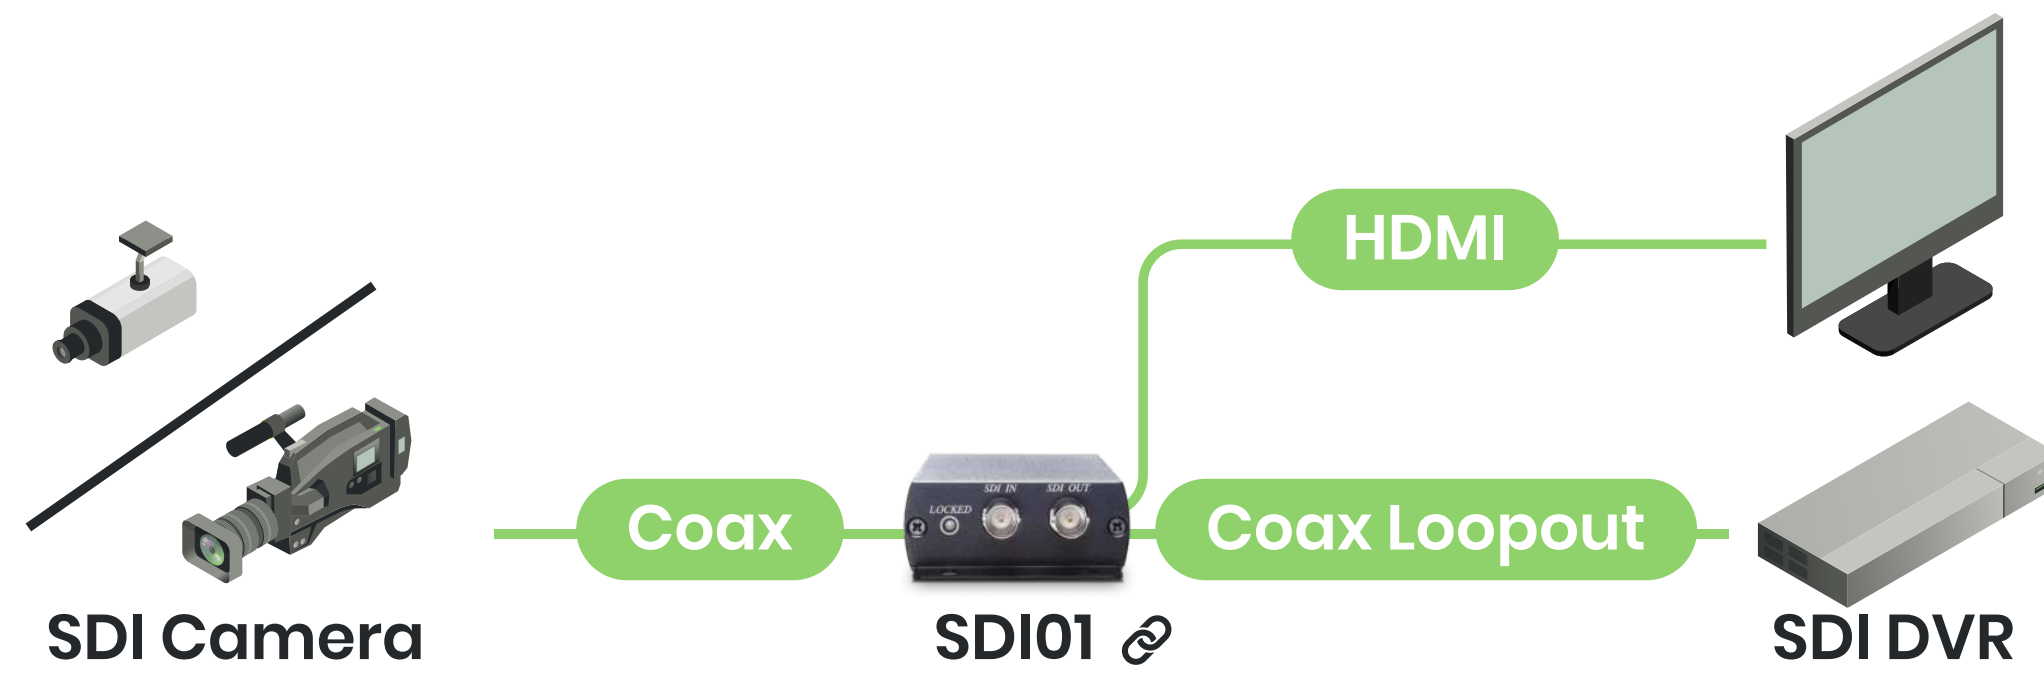

Monitoring multiple devices with one screen

HDMI Multi-view Seamless Switcher - 4x1

Display 4 devices on one screen at the same time

- 1080p 60Hz
- HDMI
- Multi-view
- Seamless
- Audio Mute
- Auto Switching

HDMI KVM Multi-view Seamless Switcher - 4x1

Display and control 4 devices on one screen at the same time

- 1080p
- HDMI
- Multi-view
- Seamless
- Mouse Roaming
- KVM

*DVR, NVR don't support mouse roaming

06

HD-SDI Solutions

Converters

Extender

Distributors

SDI transmission solutions

HD-SDI Solution

More Monitors or different Monitor

HD-SDI to HDMI

Converter HD-SDI to HDMI Loopout

HDMI to HD-SDI

Converter HDMI to HD-SDI

HD-SDI Solution

12G SDI conversion to HDMI

12G SDI to HDMI Multi-functional Converter

- Converter
- 12G-SDI
- SDI to HDMI
- Up/Down Scaler
- Audio Extracted & Embedded
- Fiber