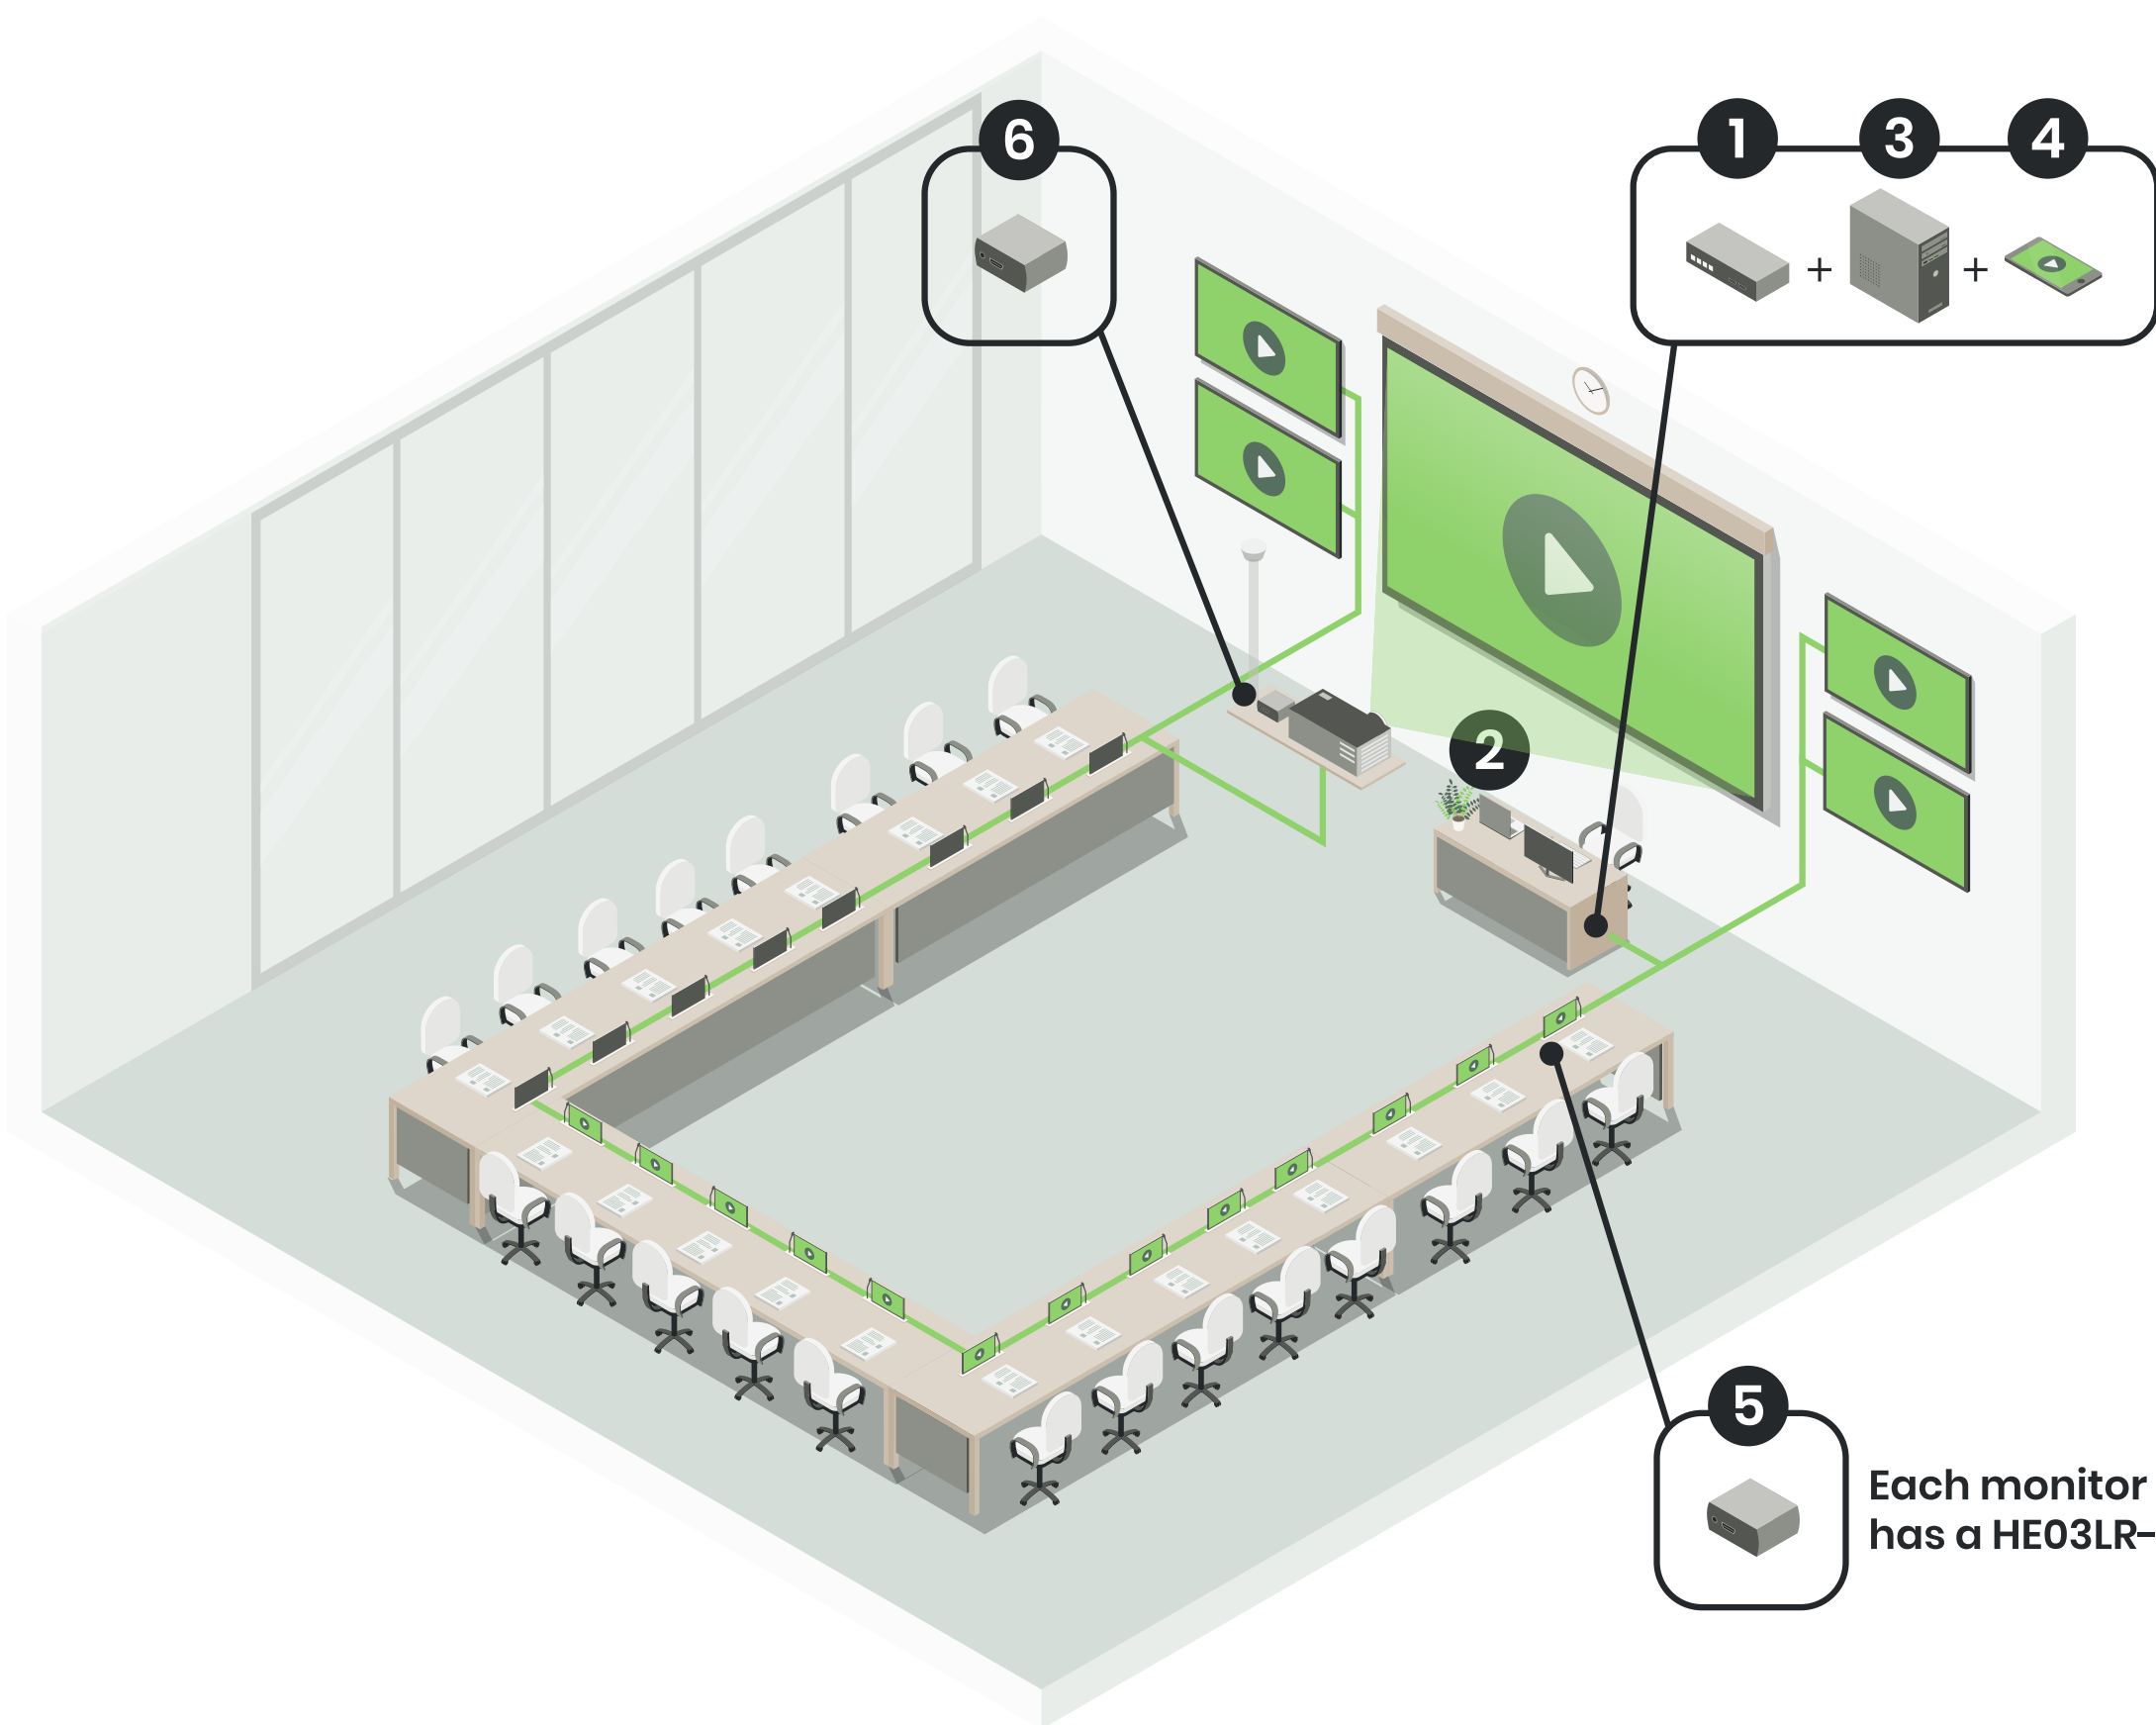

1080p, Support Point to Many Connections via Network Switch

1080p Switch Distribution Extender HDMI Loop out over IP

04

Presentation Switcher

Switching Extenders

Multi-functional BYOD Switchers

Professional switcher for conference room or lecture hall

Multi-functional BYOD Switchers

Integrate presentation devices with one Box

04 - Presentation Switcher

HUS03-4K6G

HDMI/USB-C

Audio Switching

Audio Embed

Audio Extractor

RS232

IR

USB ⚡

*integrated with wall plate through dry contact

KC02

Switching Extenders – HDMI/ DisplayPort/ USB-C

A presentation switcher with extending daisy-chain receiver

4K Resolution, Support Daisy Chain

HDMI/ DisplayPort/ USB-C

4K30Hz

USB-C ⚡

Daisy Chain Distribution

04 – Presentation Switcher

Switching Extenders – VGA/ HDMI over CAT5e

HDMI/VGA HDBT wall-plate switching extender

1080p, Wall/ Table Plate Type