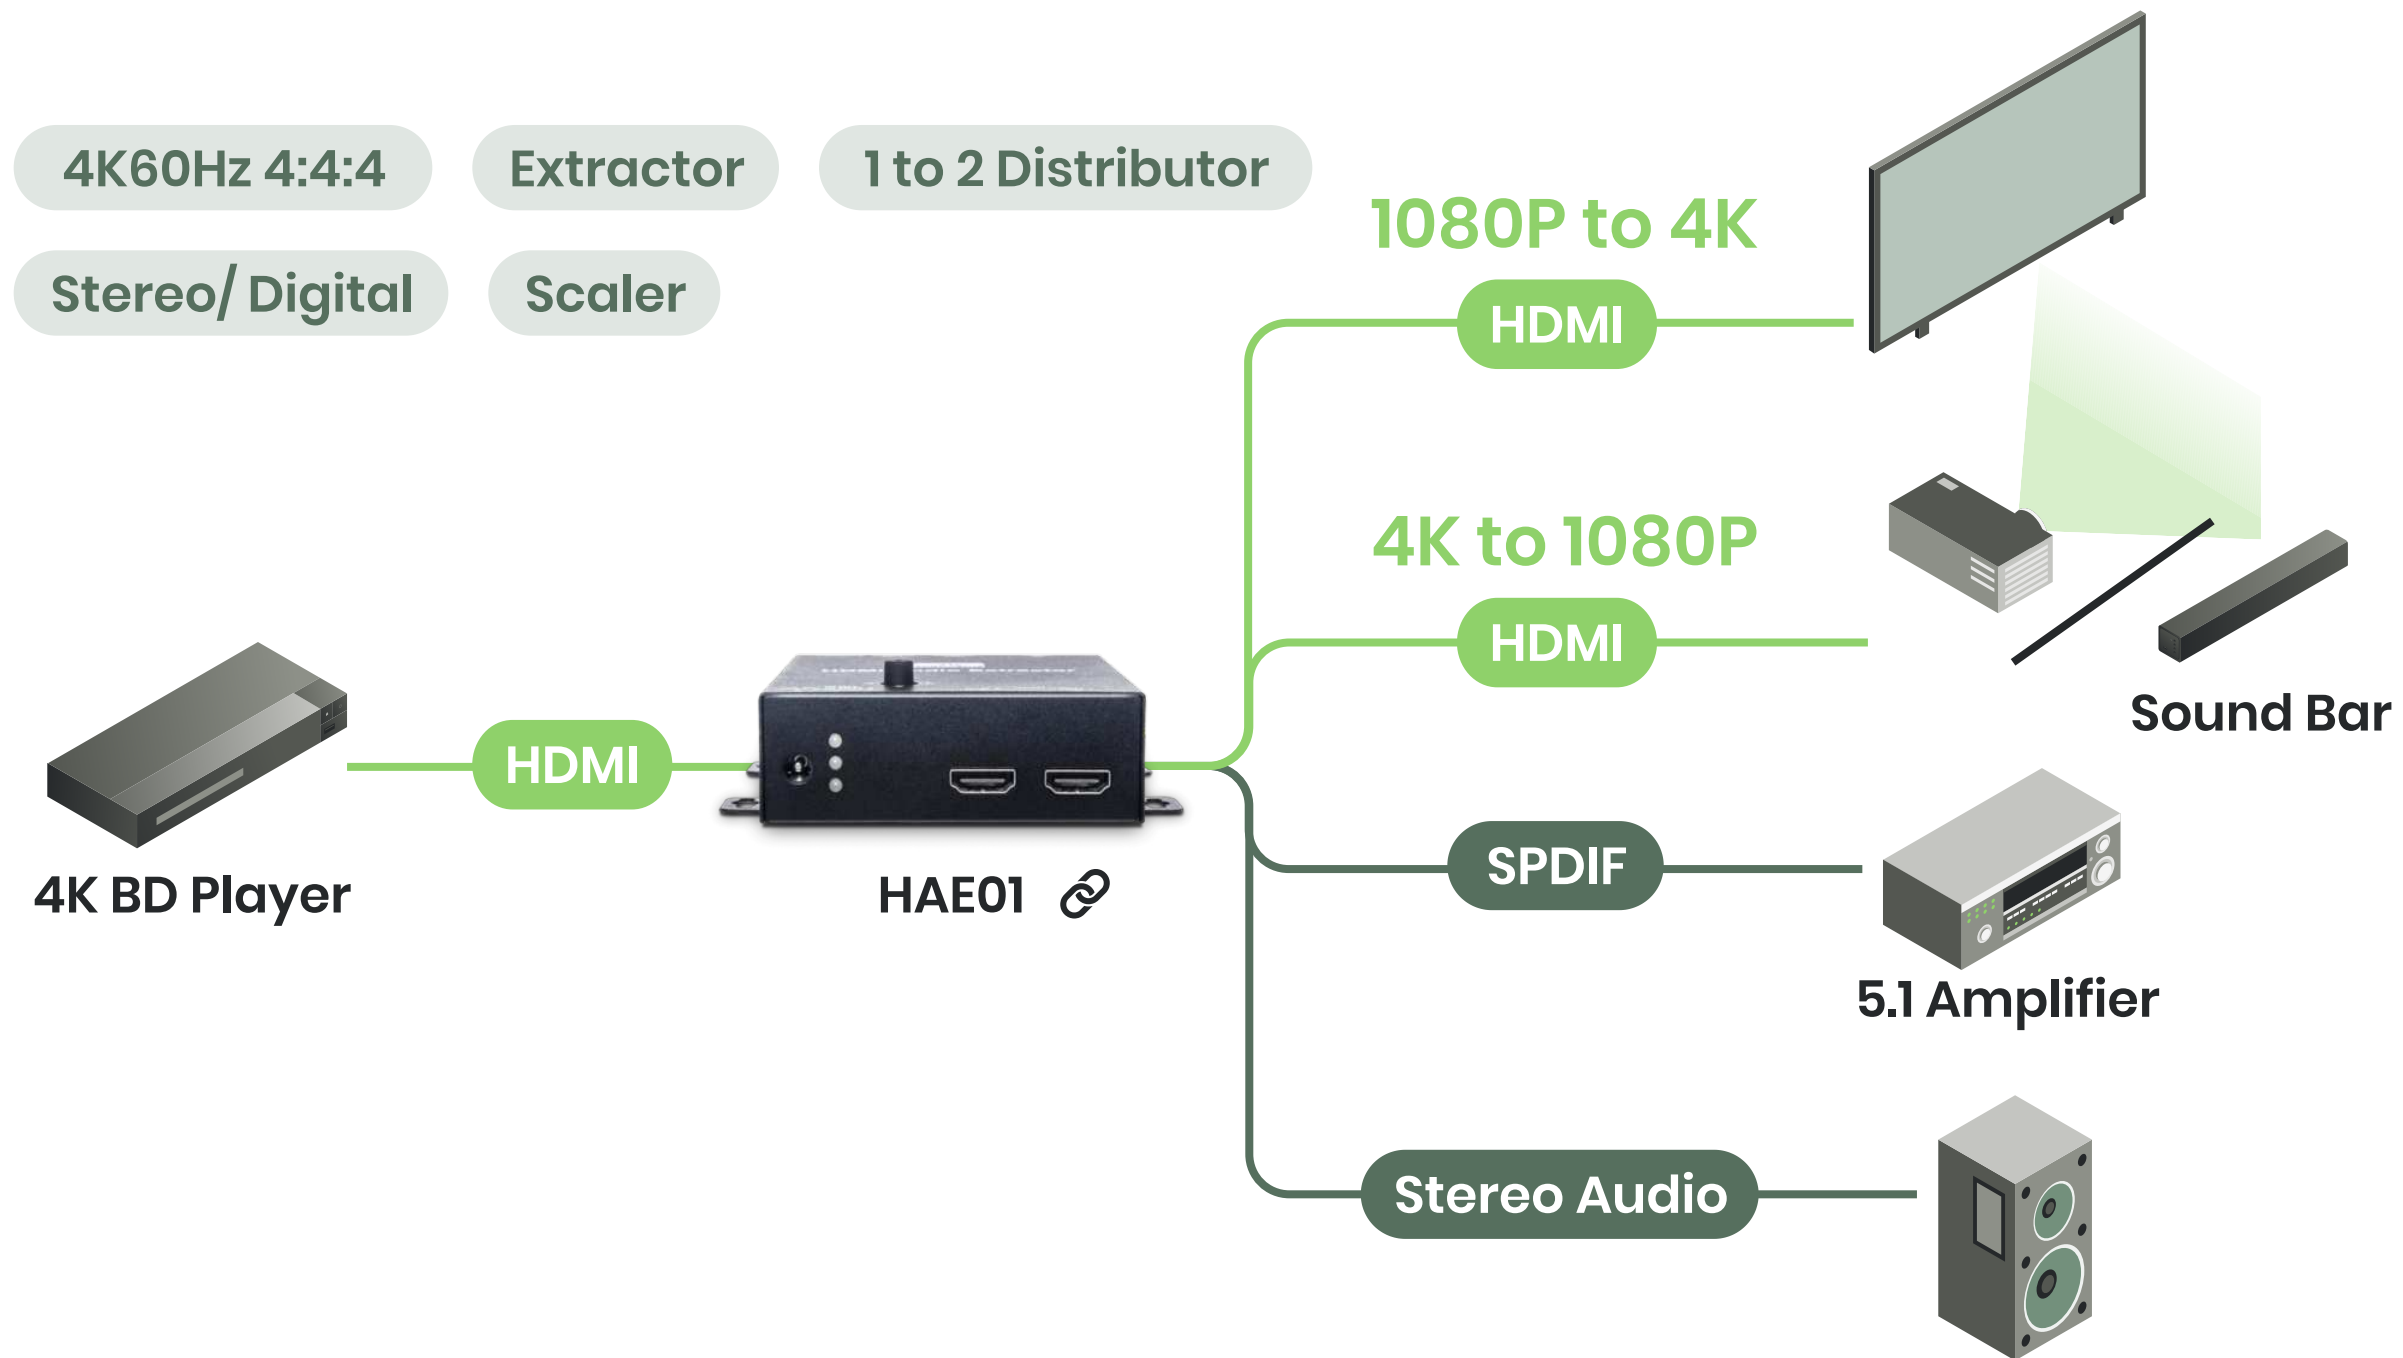

Audio Extractor, Wave Filter, Audio Extender

Easy-to-use audio tools

08 - Audio Solutions

SC&T