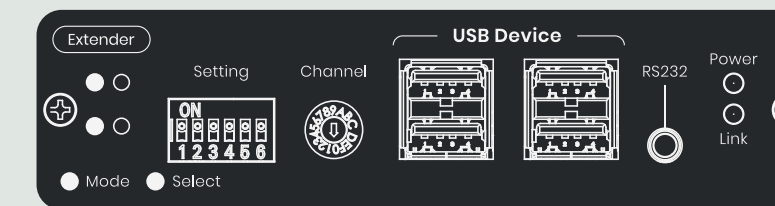

HDMI KVM over CAT5e

Extending your video, keyboard, mouse to far end

Workable with IP Repeater (SR01X)

01 - Extenders of Different Signals

4K 60HZ Version (Coming Soon!)
HKM01-4K6G

Tx

Rx

HDMI KVM over CAT5e