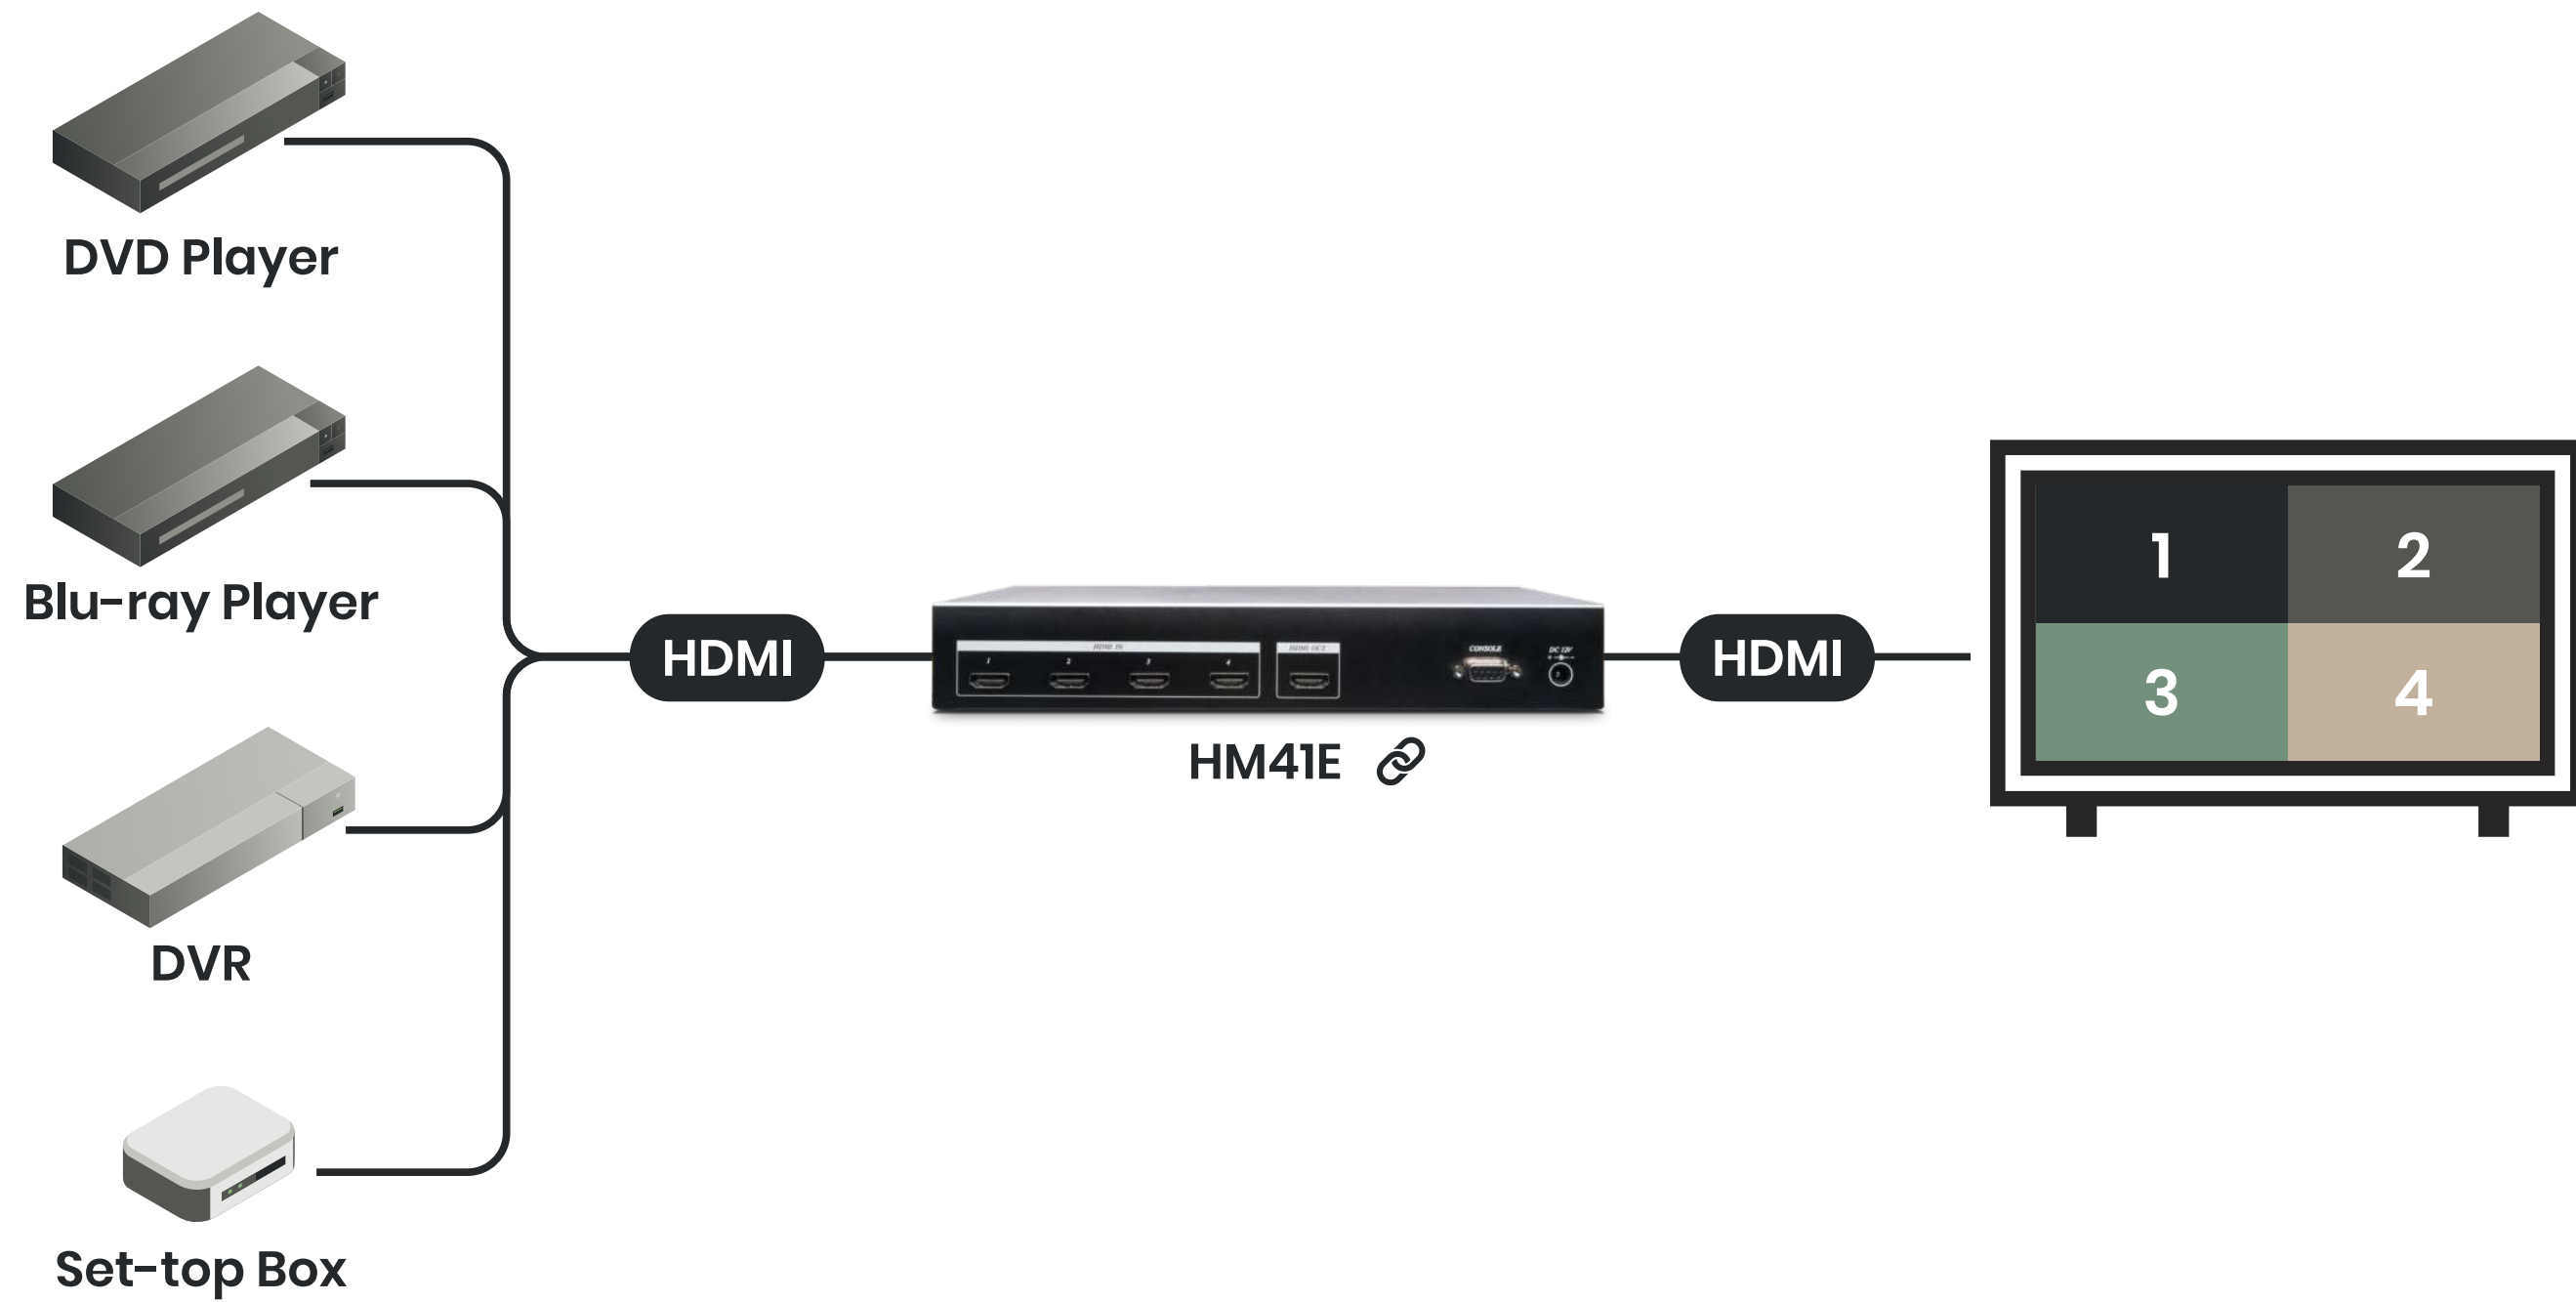

Multi-Function Matrix that support multi-view and video wall

- Matrix
- 1080p 60Hz
- Video wall/Multi-view
- Multiple Controls
- Seamless

HM44 [↗](#)

Control: APP, Web GUI, RS232

Support: Seamless Switch

05 - HDMI Matrix

Multi-view Mode

Video Wall Mode

Matrix Mode

05

HDMI Matrix/Switcher

Matrix Switcher

Multi-view Matrix Switcher

Multi-view Switcher

Monitoring multiple devices with one screen

HDMI Multi-view Seamless Switcher - 4x1

Display 4 devices on one screen at the same time

- 1080p 60Hz
- HDMI
- Multi-view
- Seamless
- Audio Mute
- Auto Switching

HDMI KVM Multi-view Seamless Switcher - 4x1

Display and control 4 devices on one screen at the same time

- 1080p
- HDMI
- Multi-view
- Seamless
- Mouse Roaming
- KVM

*DVR, NVR don't support mouse roaming