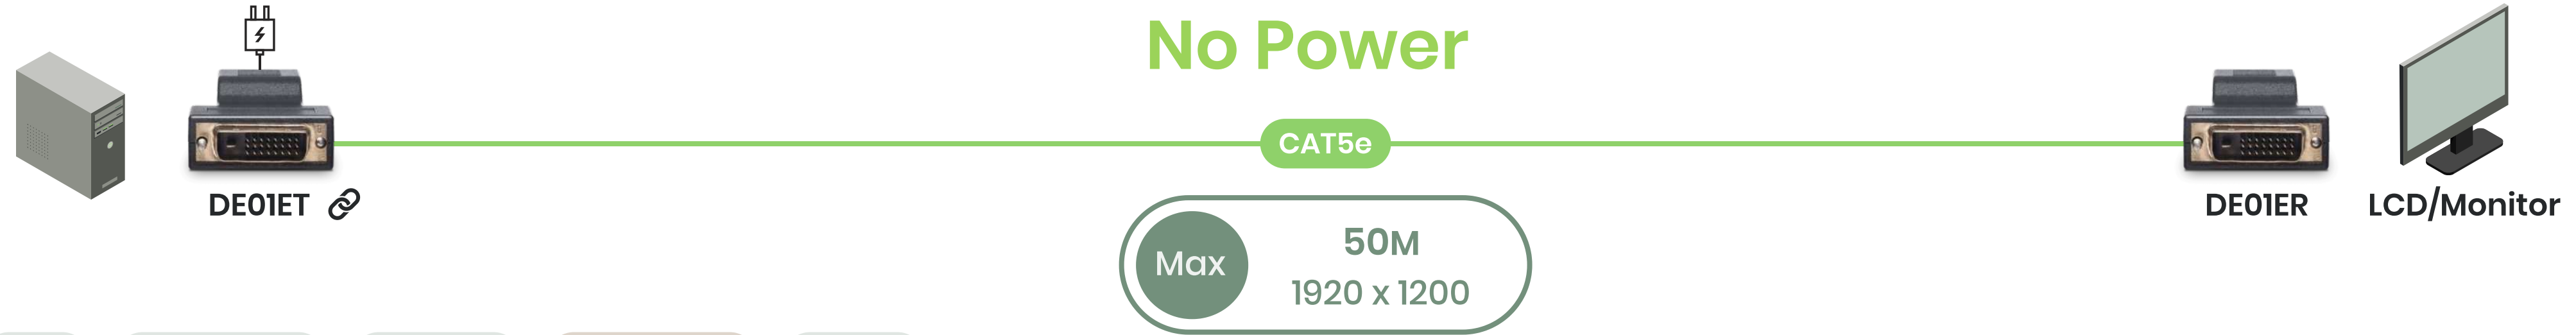

01 - Extenders of Different Signals

Other Features of HE02U-4K6G

- Supports HDMI Audio and SPDIF
- Supports eARC
- Supports CEC passthrough

01

Extenders of Different Signals

HDMI

DisplayPort

DVI

VGA

USB

Different types of DVI extenders

DVI over CAT5e

DVI CATX extenders, from 50M to 140M

01 - Extenders of Different Signals

DVI Extender Passive CAT X USB Power Dongle

DVI Extender Active HDBaseT CAT X

DVI Extender CAT X KVM USB 2.0

SC&T

DVI over Fiber

DVI fiber extenders, from 50M to 140M

01 - Extenders of Different Signals

01

Extenders of Different Signals

HDMI

DisplayPort

DVI

VGA

USB

The transmission solution for previous generation

VGA over CAT5e

VGA CATX extenders, from 70M to 140M

01 - Extenders of Different Signals