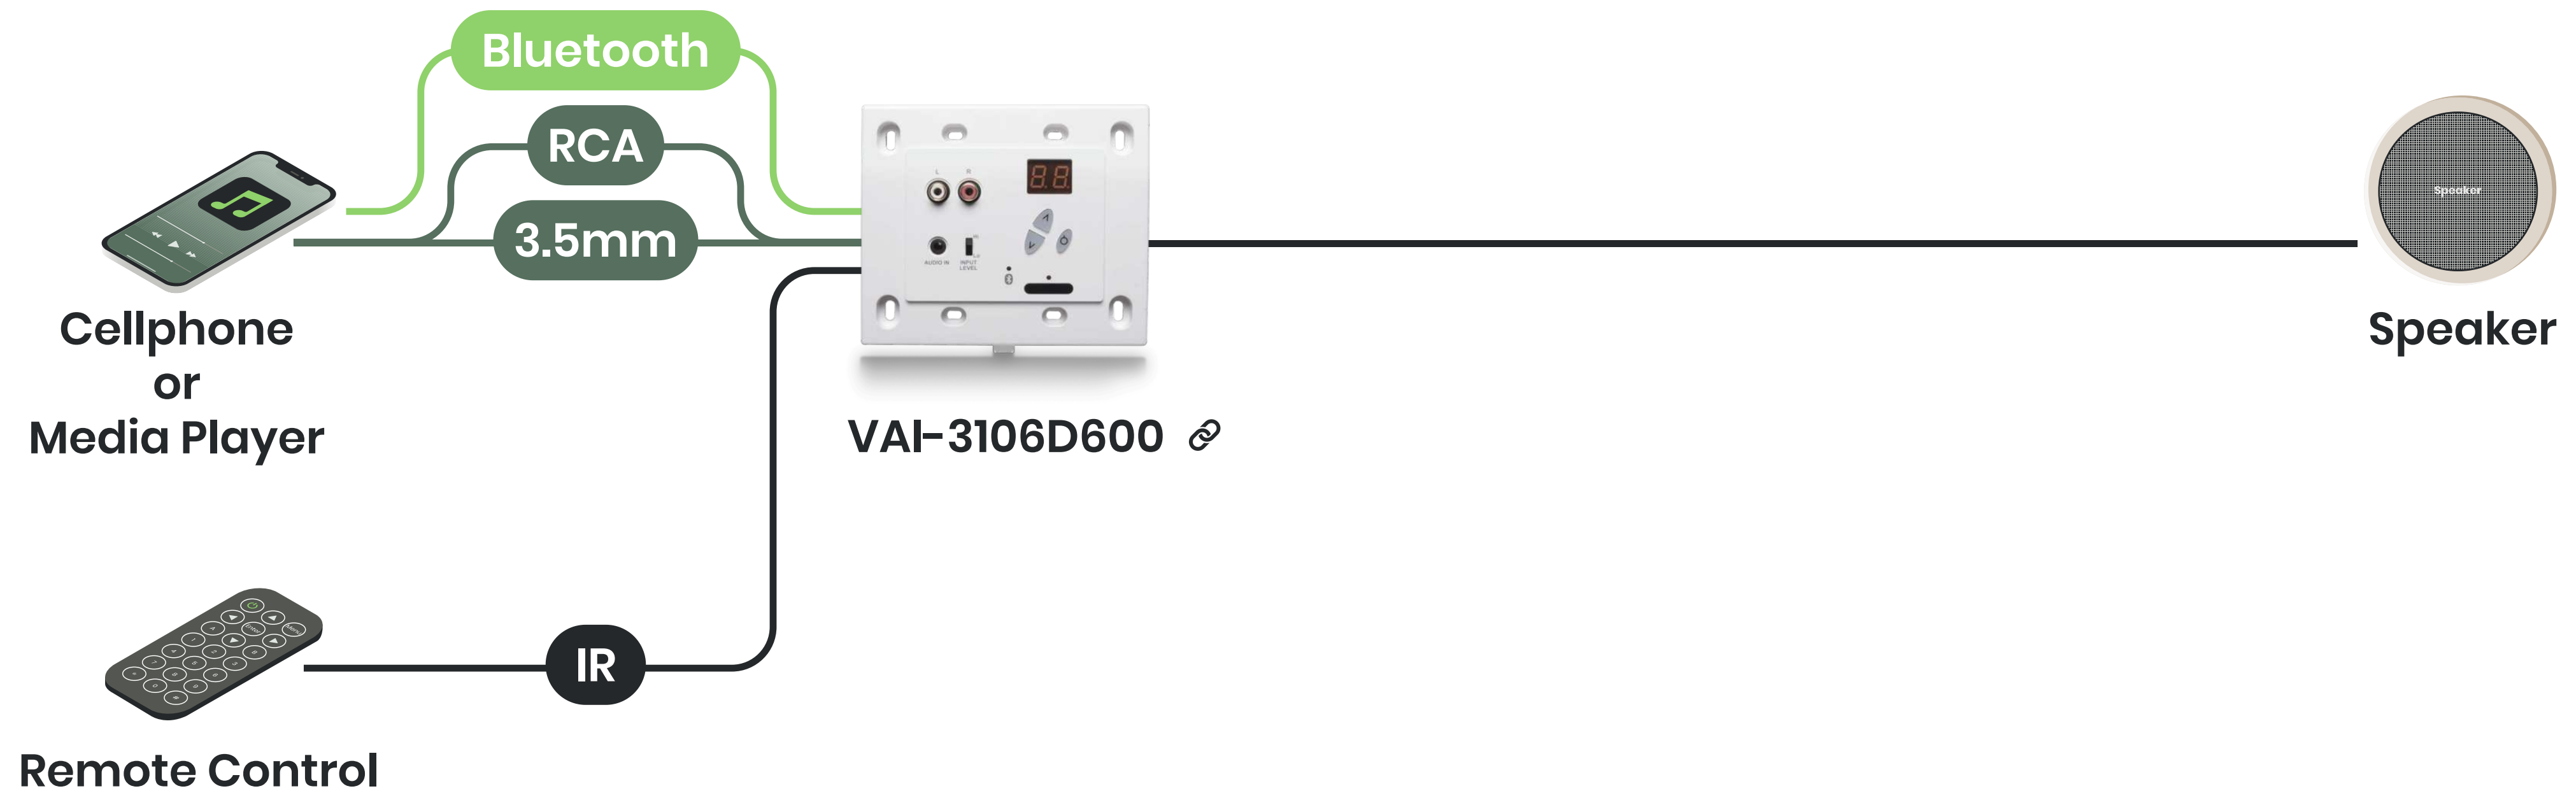

Bluetooth Audio Amplifier

Work with in-ceiling speaker, suitable for hotel rooms

Amplifier

30W

Bluetooth

RCA/ 3.5mm

Wallplate