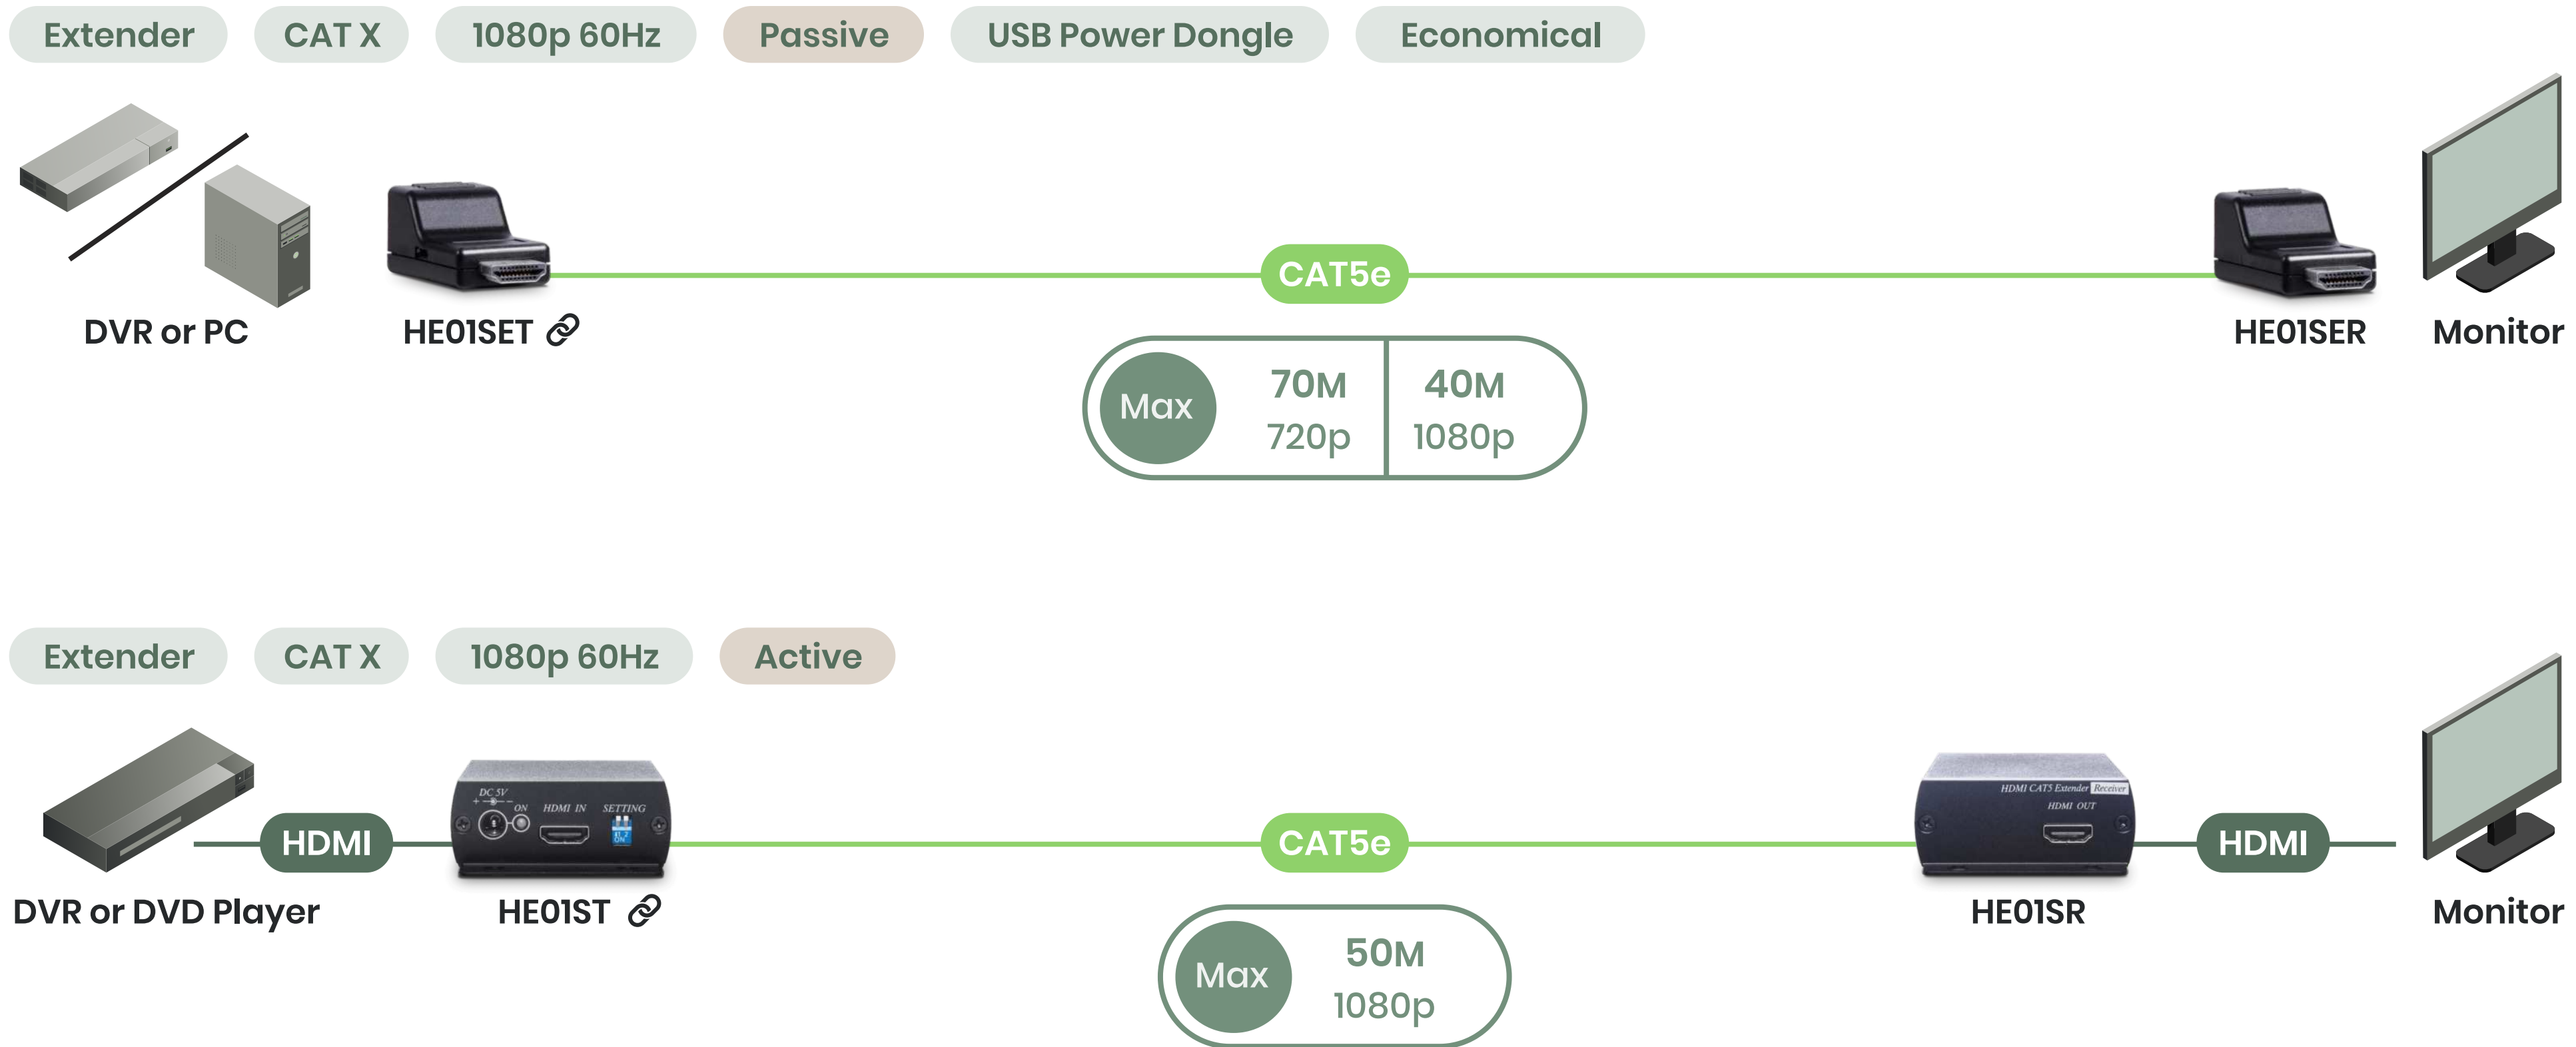

01

Extenders of Different Signals

HDMI

DisplayPort

DVI

VGA

USB

Full range of product, from 1080p@60 to 4K@60,
from economical to high spec!

HDMI over CAT5e

1080p 60Hz extension solution

01 - Extenders of Different Signals

HDMI over CAT5e

HDBaseT High quality 4K60Hz 4:4:4 extending solution

01 - Extenders of Different Signals

HDMI over CAT5e

HDBaseT High quality 4K30/60Hz 4:4:4 extending solution

4K Long range Over IP extending solution

Workable with IP Repeater (SR01X)

4K Point to Point Extension

HDMI Extender Distributor CAT X 4K30Hz Workable with Switch over IP

4K Distributing through Switch

01 - Extenders of Different Signals

Long Range HDMI over CAT5e

1080p Long range Over IP extending solution

01 - Extenders of Different Signals

1080p Point to Point Extension

HDMI Extender Distributor CAT X 1080p Loop out Workable with Switch over IP