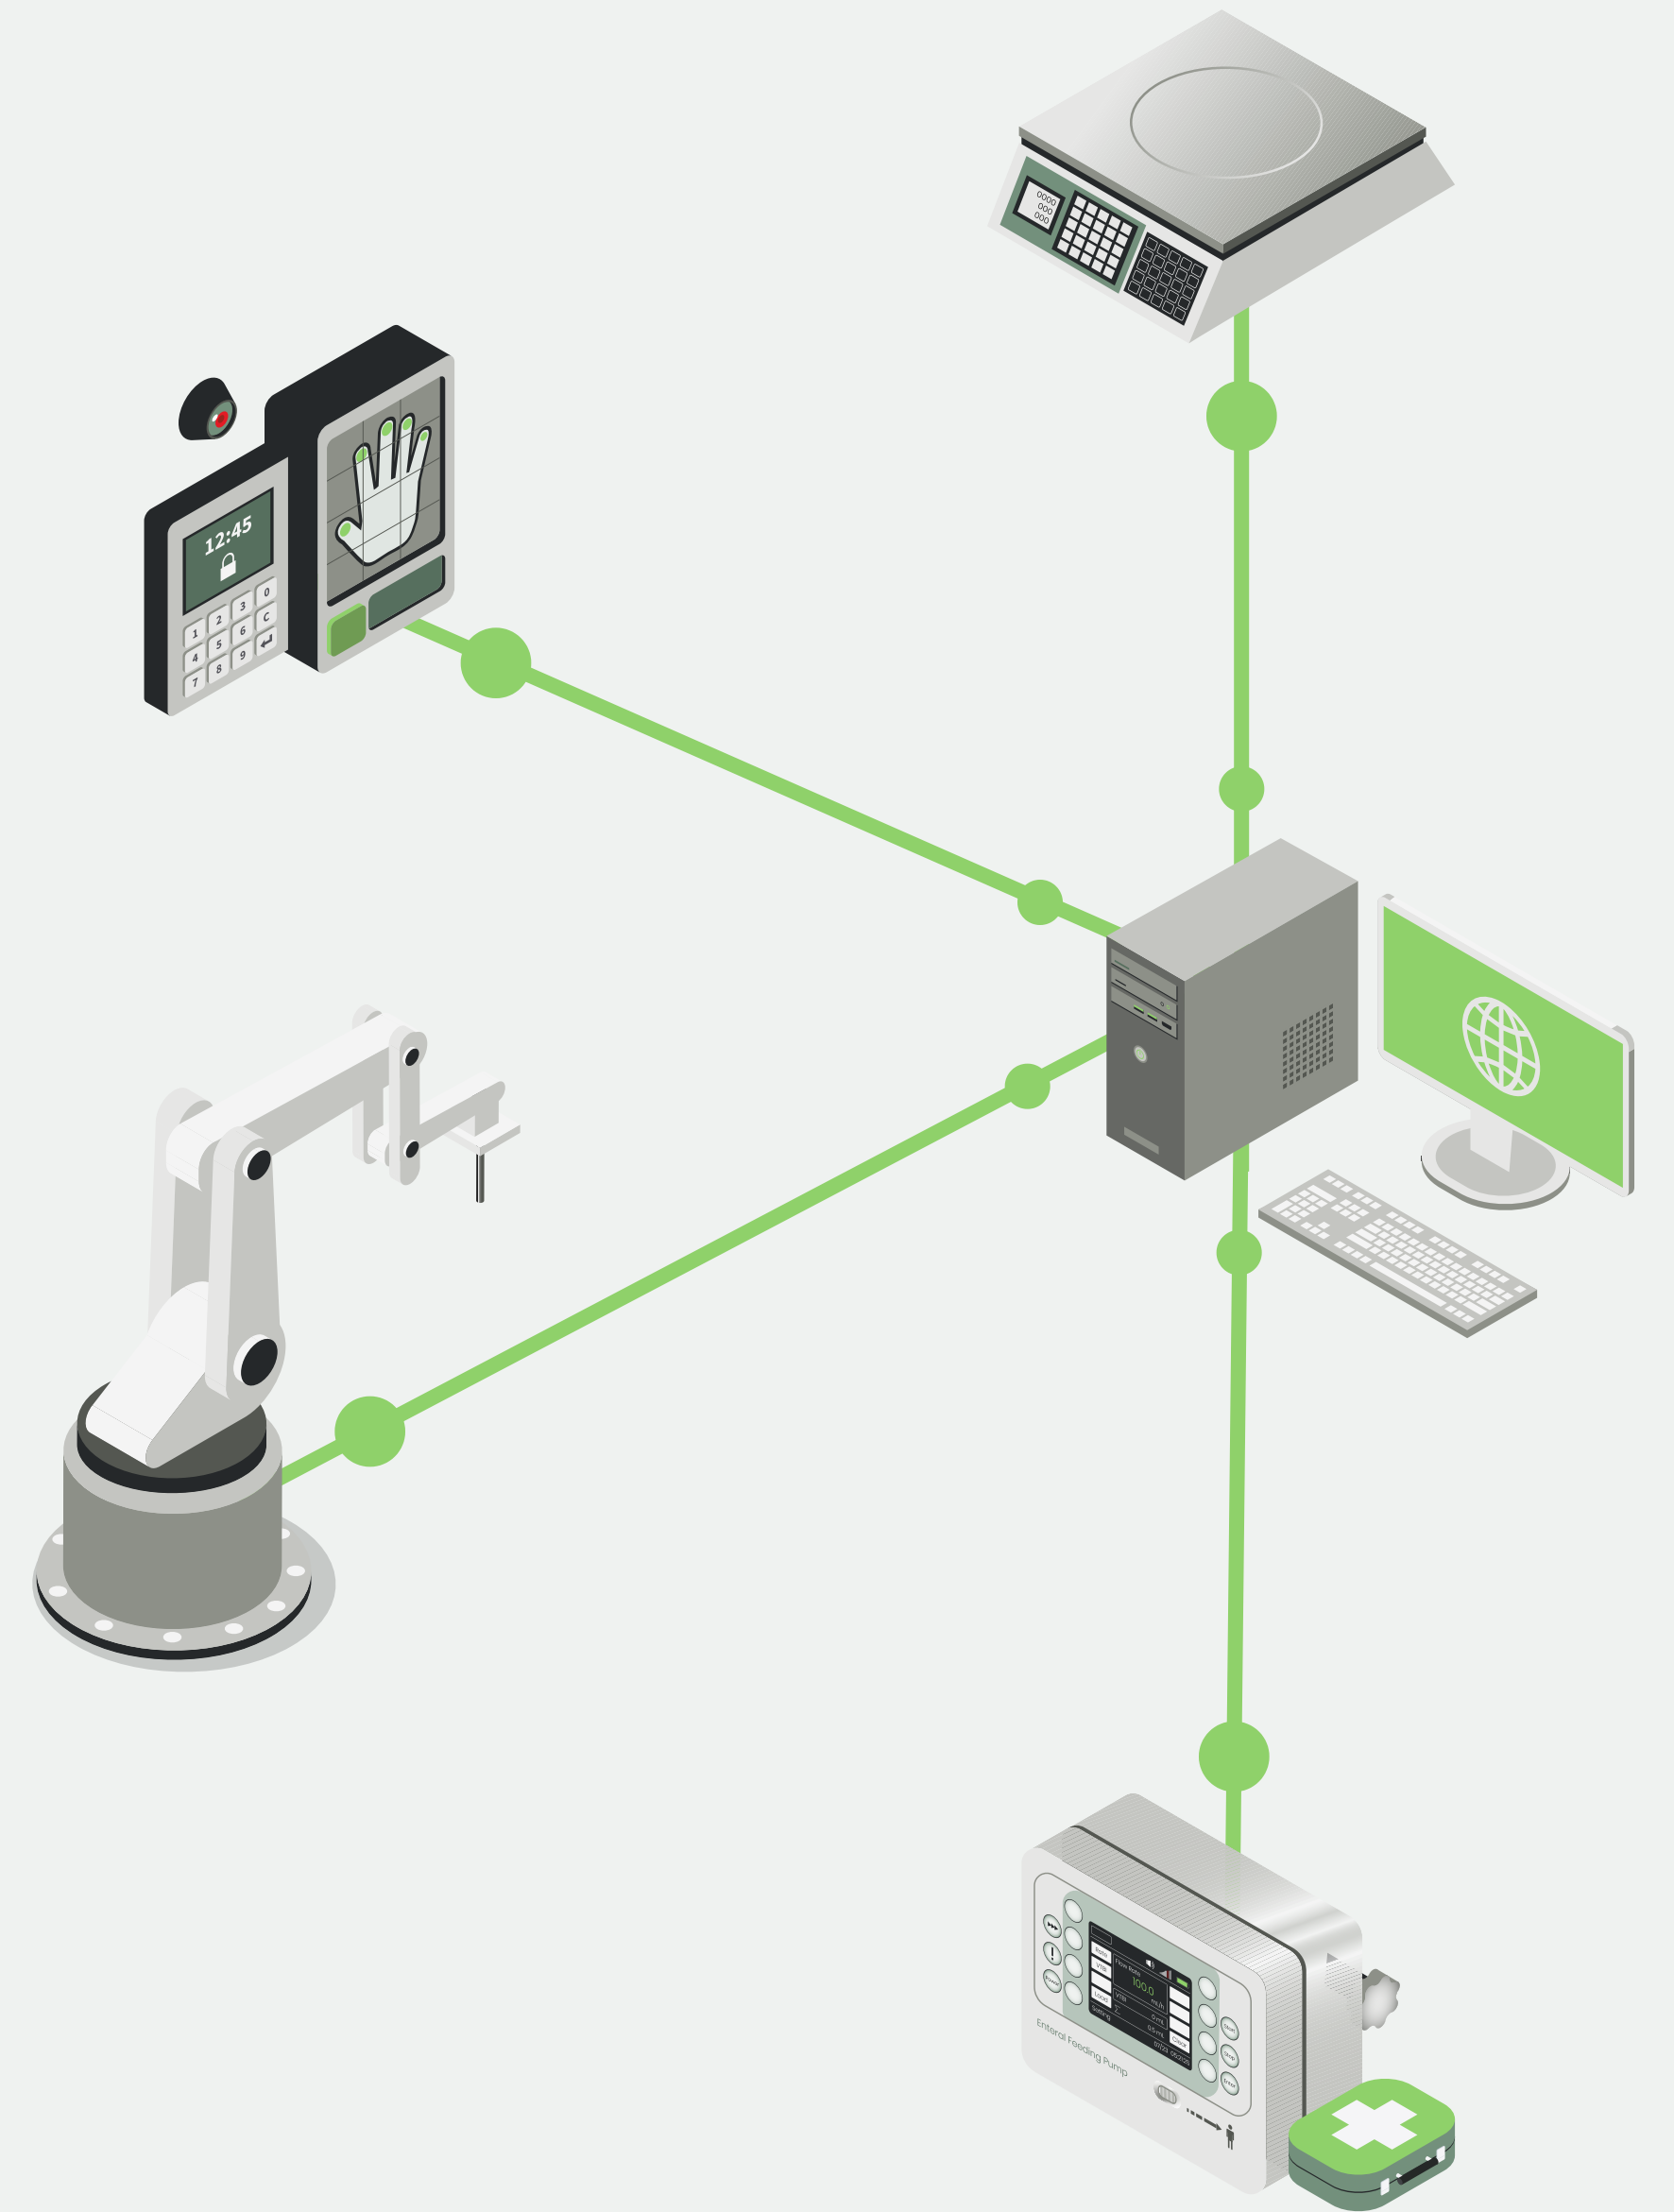

Data Transmission

Converters

Extender

Extend or convert serial data for better management