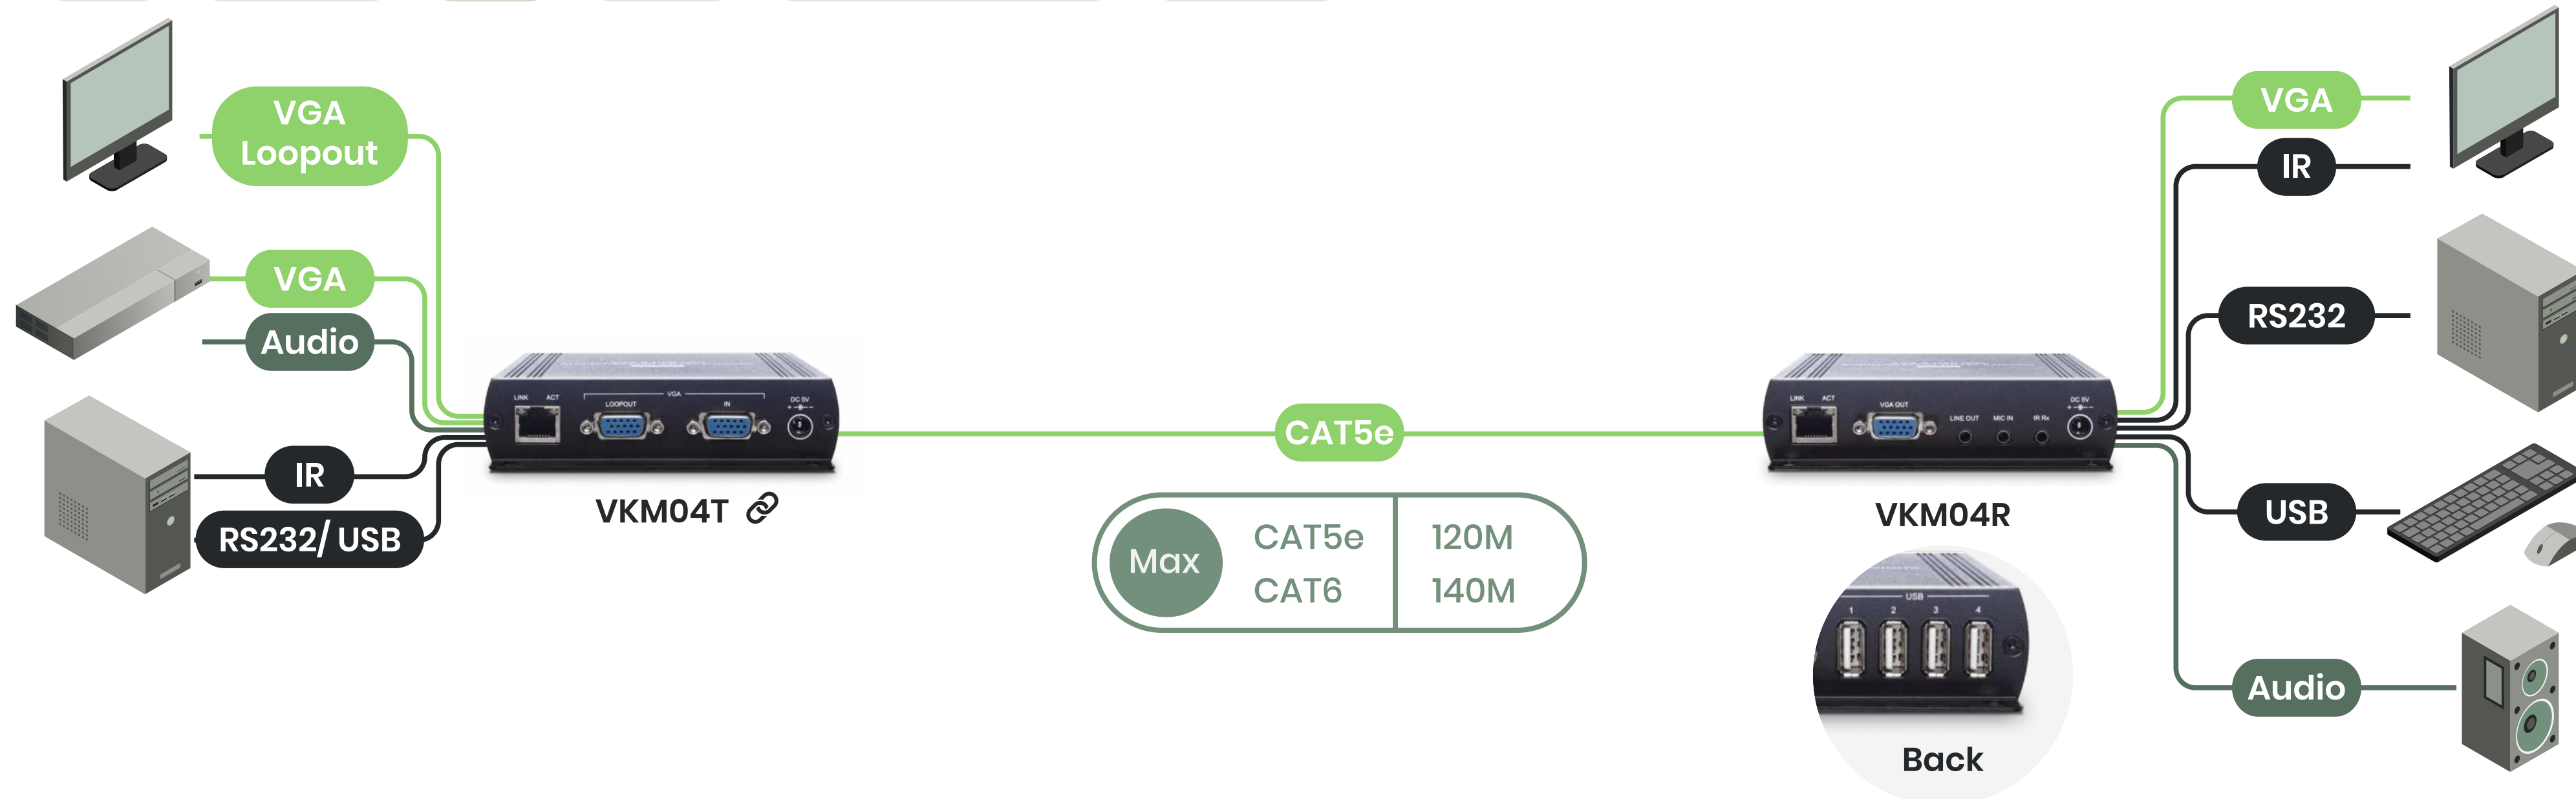

DisplayPort

DVI

VGA

USB

The transmission solution for previous generation

VGA over CAT5e

VGA CATX extenders, from 70M to 140M

01 - Extenders of Different Signals

VGA Extender CAT X 1920x1200 @60Hz No Power at Rx

VGA Extender KVM CAT X 1920x1200 @60Hz Loop out

01

Extenders of Different Signals

HDMI

DisplayPort

DVI

VGA

USB

USB 2.0 / keyboard, mouse extension

USB over CAT5e

USB 2.0 supports VTC devices (webcam, speaker phone), printer, touch screen etc.

01 - Extenders of Different Signals

02

AV over IP

One AVoIP solution combines
HDMI, DVI, VGA devices

4K HDMI/ DVI/ VGA over IP

A flexible and powerful solution for your Pro AV project

Easy Operation

Audio Extract & Embed

TV Wall Max 8x16

Multiple Controls

Multi-signal Intergration 1080p 4K PoE

03