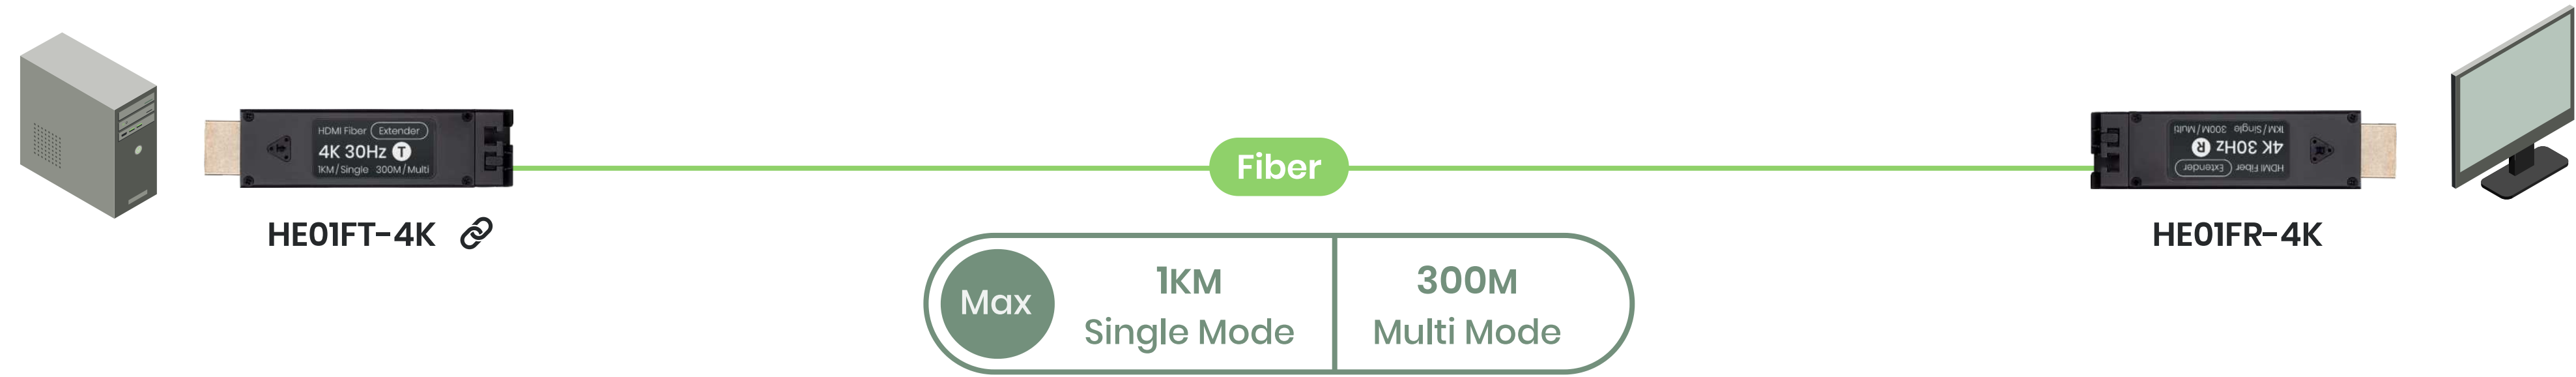

Long Range HDMI over CAT5e

1080p Long range Over IP extending solution

01 - Extenders of Different Signals

1080p Point to Point Extension

HDMI Extender Distributor CAT X 1080p Loop out Workable with Switch over IP

1080p Distributing through Switch

HDMI over Fiber

Extra long range transmission

HDMI

01 - Extenders of Different Signals

HDMI Extender Fiber 4K30Hz 4:4:4 Dongle Type LC Module Changeable

HDMI Extender Fiber 4K60Hz 4:4:4 KVM SFP+

HDMI KVM over CAT5e

Extending your video, keyboard, mouse to far end

Workable with IP Repeater (SR01X)

01 - Extenders of Different Signals

4K 60HZ Version (Coming Soon!)
HKM01-4K6G

Tx

Rx

HDMI KVM over CAT5e

Extending your video, keyboard, mouse to far end

Workable with IP Repeater (SR01X)

01 - Extenders of Different Signals

01

Extenders of Different Signals

HDMI

DisplayPort

DVI