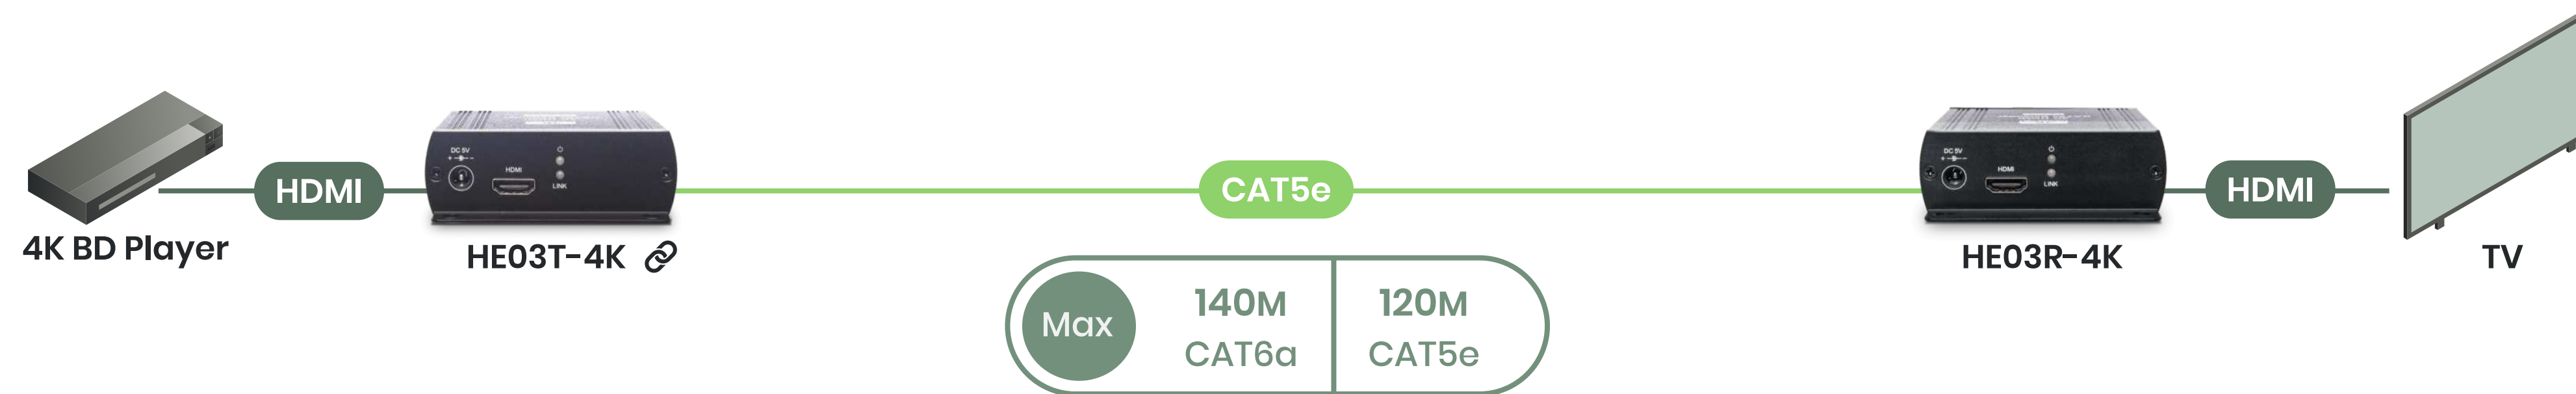

01 - Extenders of Different Signals

4K 60Hz 100M Solution

- HDBaseT
- KVM
- Extender
- CAT 6
- 4K60Hz 4:4:4
- RS232
- Ethernet
- eARC

4K 30Hz 100M Solution

- HDBaseT
- Extender
- CAT X
- 4K30Hz 4:4:4

Long Range HDMI over CAT5e

4K Long range Over IP extending solution

Workable with IP Repeater (SR01X)

4K Point to Point Extension

HDMI Extender Distributor CAT X 4K30Hz Workable with Switch over IP

4K Distributing through Switch

01 - Extenders of Different Signals

Long Range HDMI over CAT5e

1080p Long range Over IP extending solution

01 - Extenders of Different Signals

1080p Point to Point Extension

HDMI Extender Distributor CAT X 1080p Loop out Workable with Switch over IP

1080p Distributing through Switch

HDMI over Fiber

Extra long range transmission

HDMI

01 - Extenders of Different Signals

HDMI Extender Fiber 4K30Hz 4:4:4 Dongle Type LC Module Changeable

HDMI Extender Fiber 4K60Hz 4:4:4 KVM SFP+