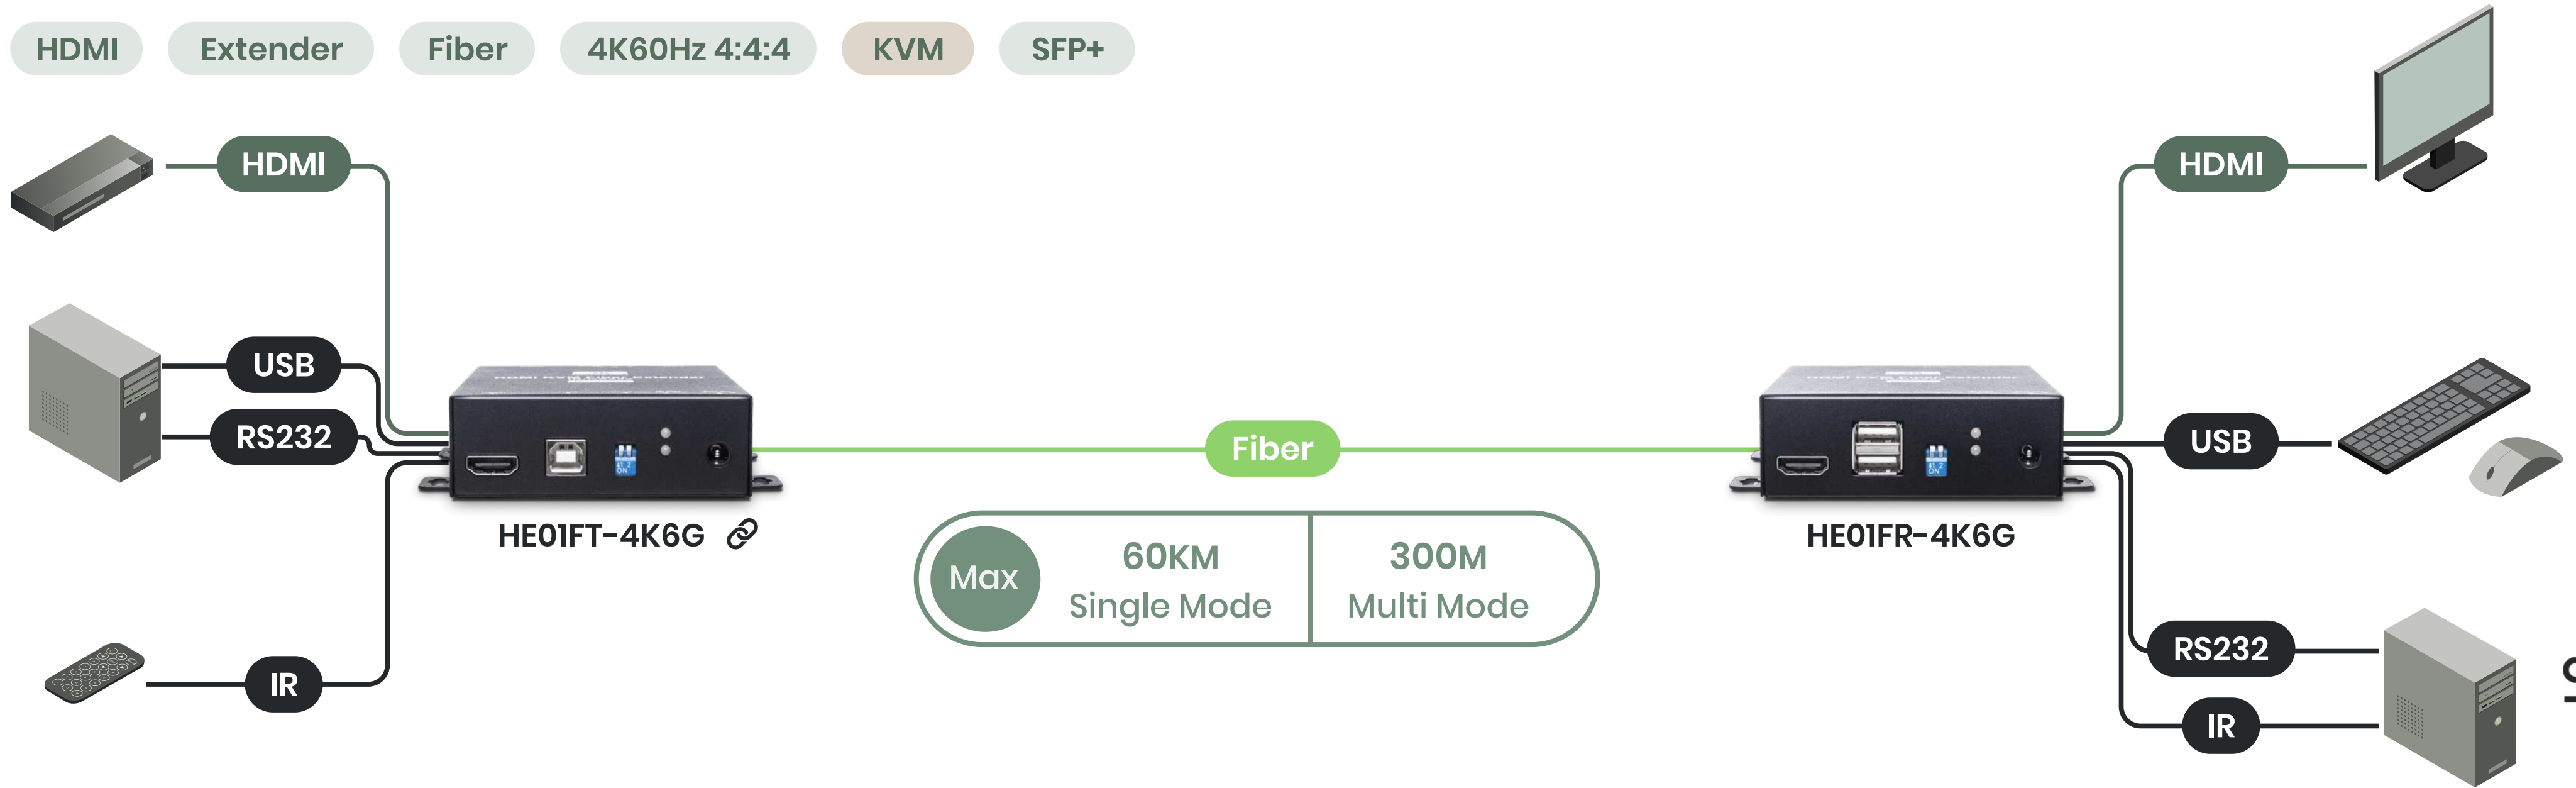

4K Long range Over IP extending solution

Workable with IP Repeater (SR01X)

4K Point to Point Extension

HDMI Extender Distributor CAT X 4K30Hz Workable with Switch over IP

4K Distributing through Switch

01 - Extenders of Different Signals

Long Range HDMI over CAT5e

1080p Long range Over IP extending solution

01 - Extenders of Different Signals

1080p Point to Point Extension

HDMI Extender Distributor CAT X 1080p Loop out Workable with Switch over IP

1080p Distributing through Switch

HDMI over Fiber

Extra long range transmission

HDMI

01 - Extenders of Different Signals

HDMI Extender Fiber 4K30Hz 4:4:4 Dongle Type LC Module Changeable

HDMI Extender Fiber 4K60Hz 4:4:4 KVM SFP+

HDMI KVM over CAT5e

Extending your video, keyboard, mouse to far end

Workable with IP Repeater (SR01X)

01 - Extenders of Different Signals

4K 60HZ Version (Coming Soon!)
HKM01-4K6G

Tx

Rx

HDMI KVM over CAT5e