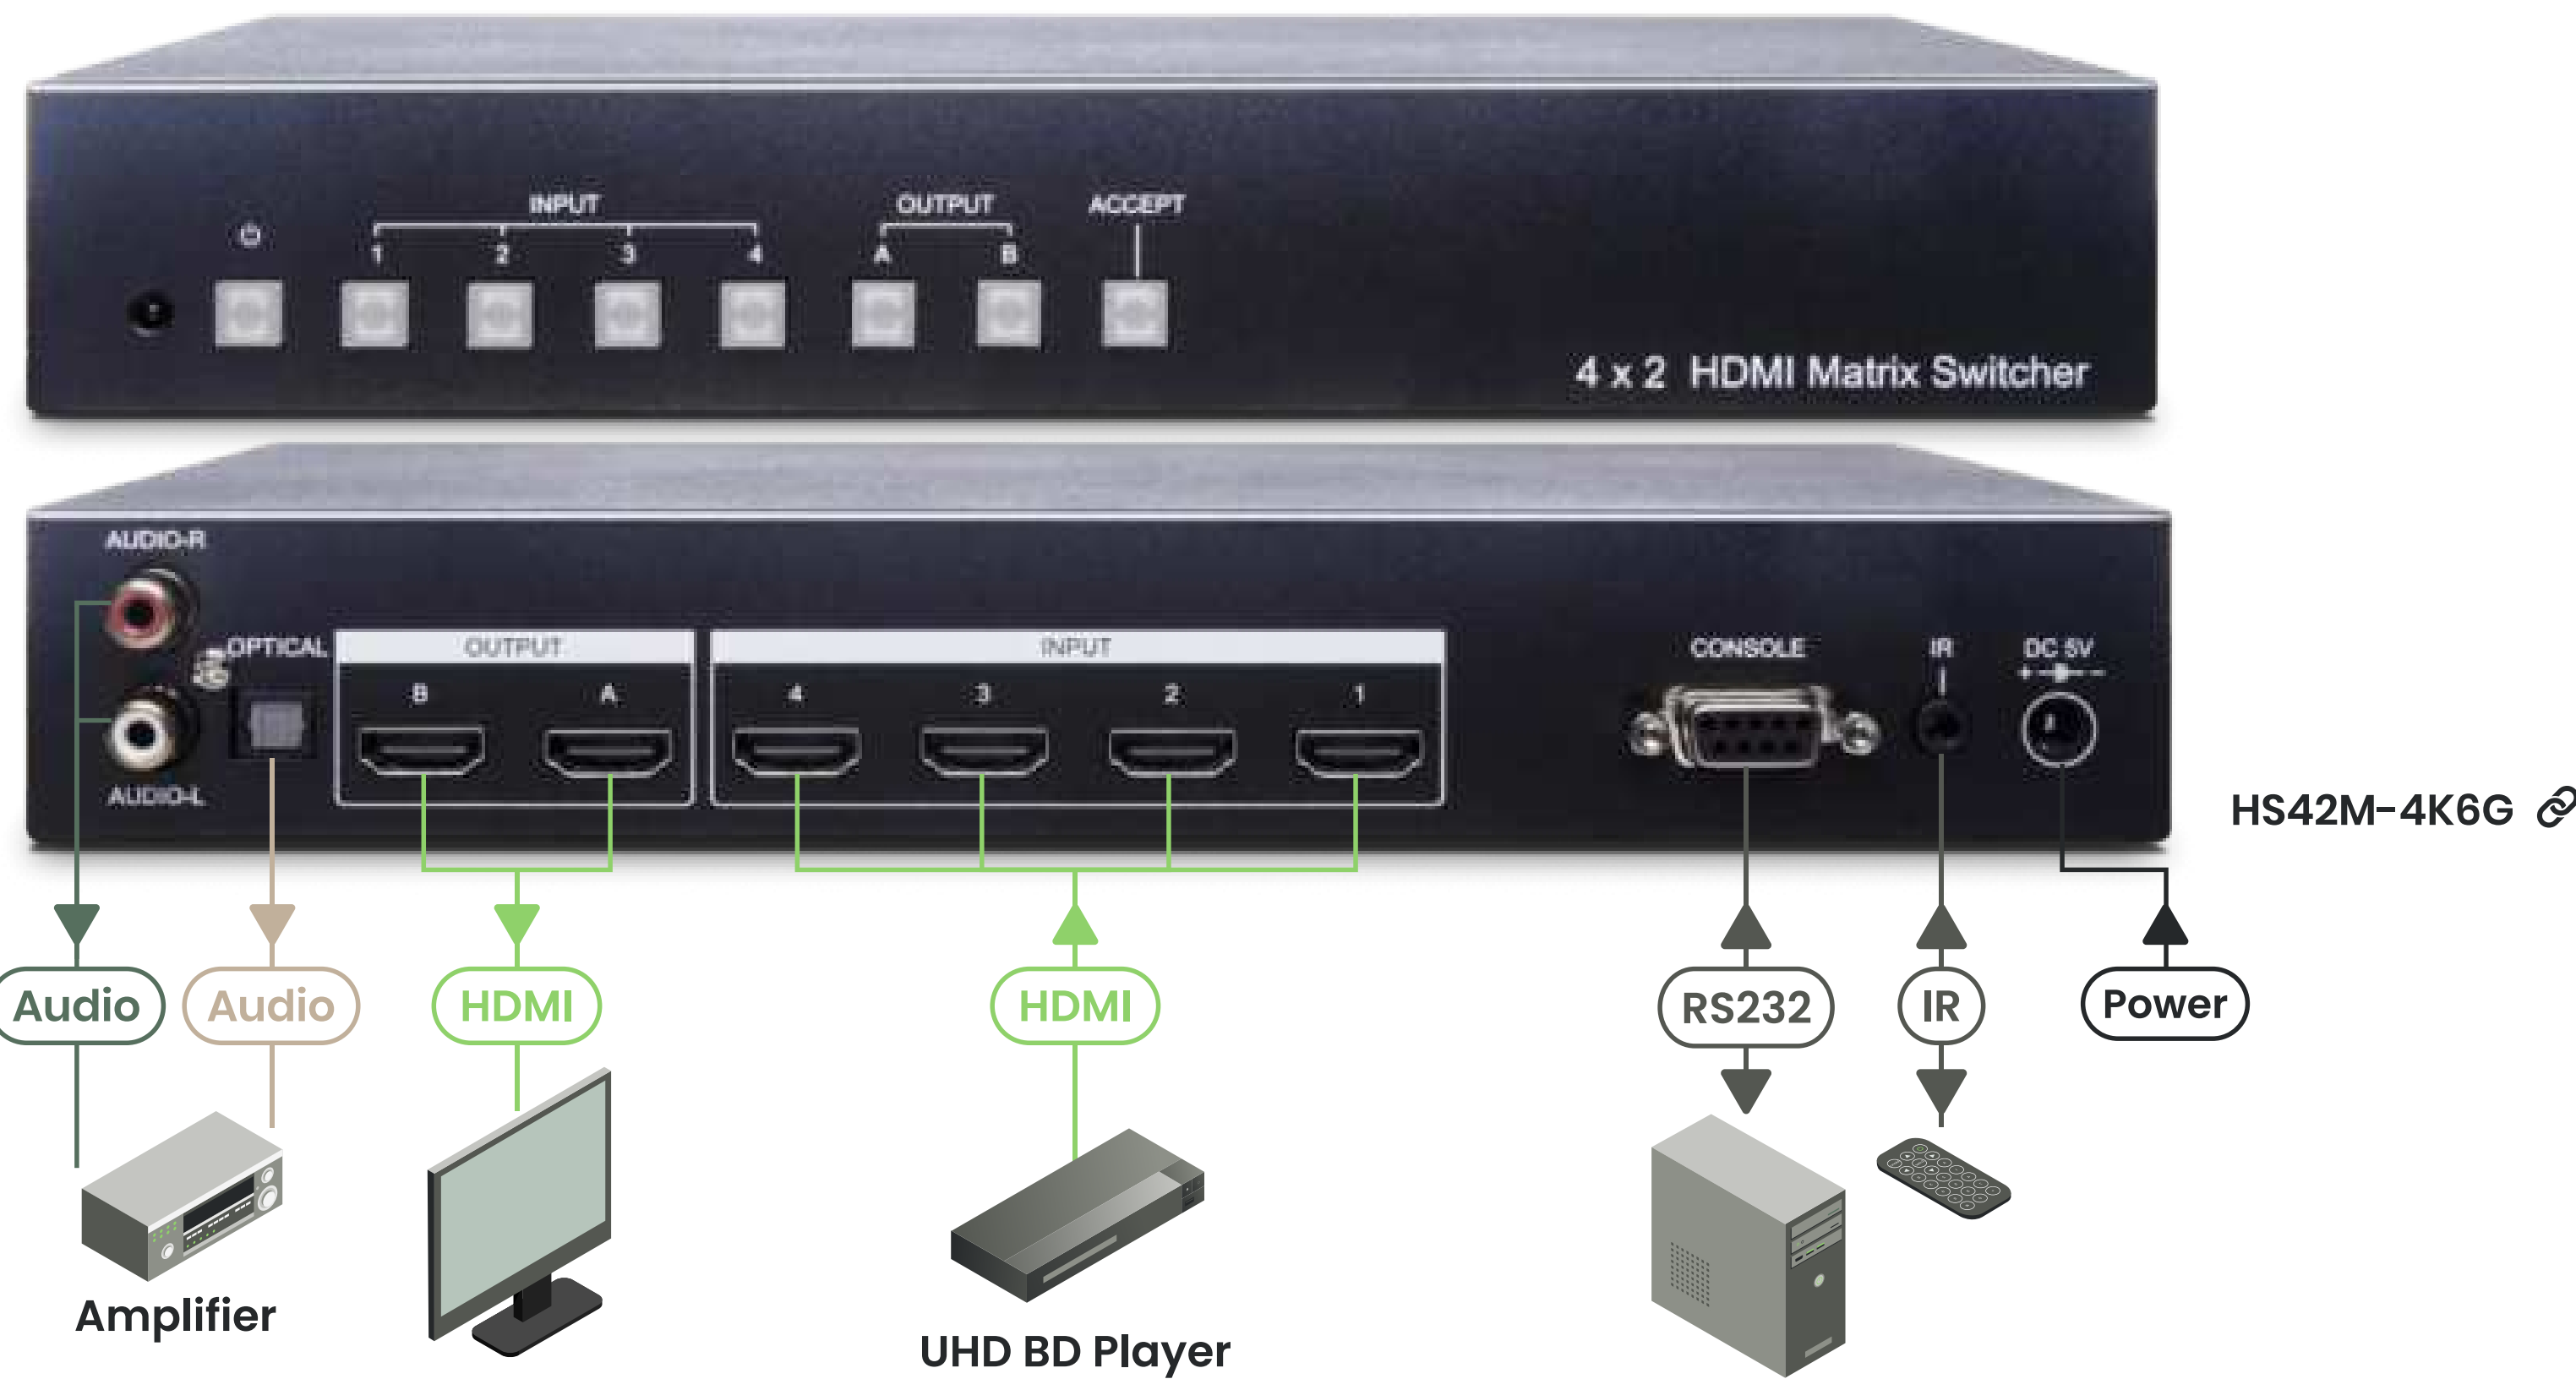

Wallplate

08

Audio Solutions

Bluetooth Amp

ARC Solution

Audio Extractor

Wave Filter

Audio Extender

Audio return channel solution for Centralized management

HDMI ARC Solution

4K 60Hz Audio Extractor & Up/ Down Scaler

HDMI

4 to 2 Matrix

ARC

4K60Hz 4:4:4

Stereo/ Digital